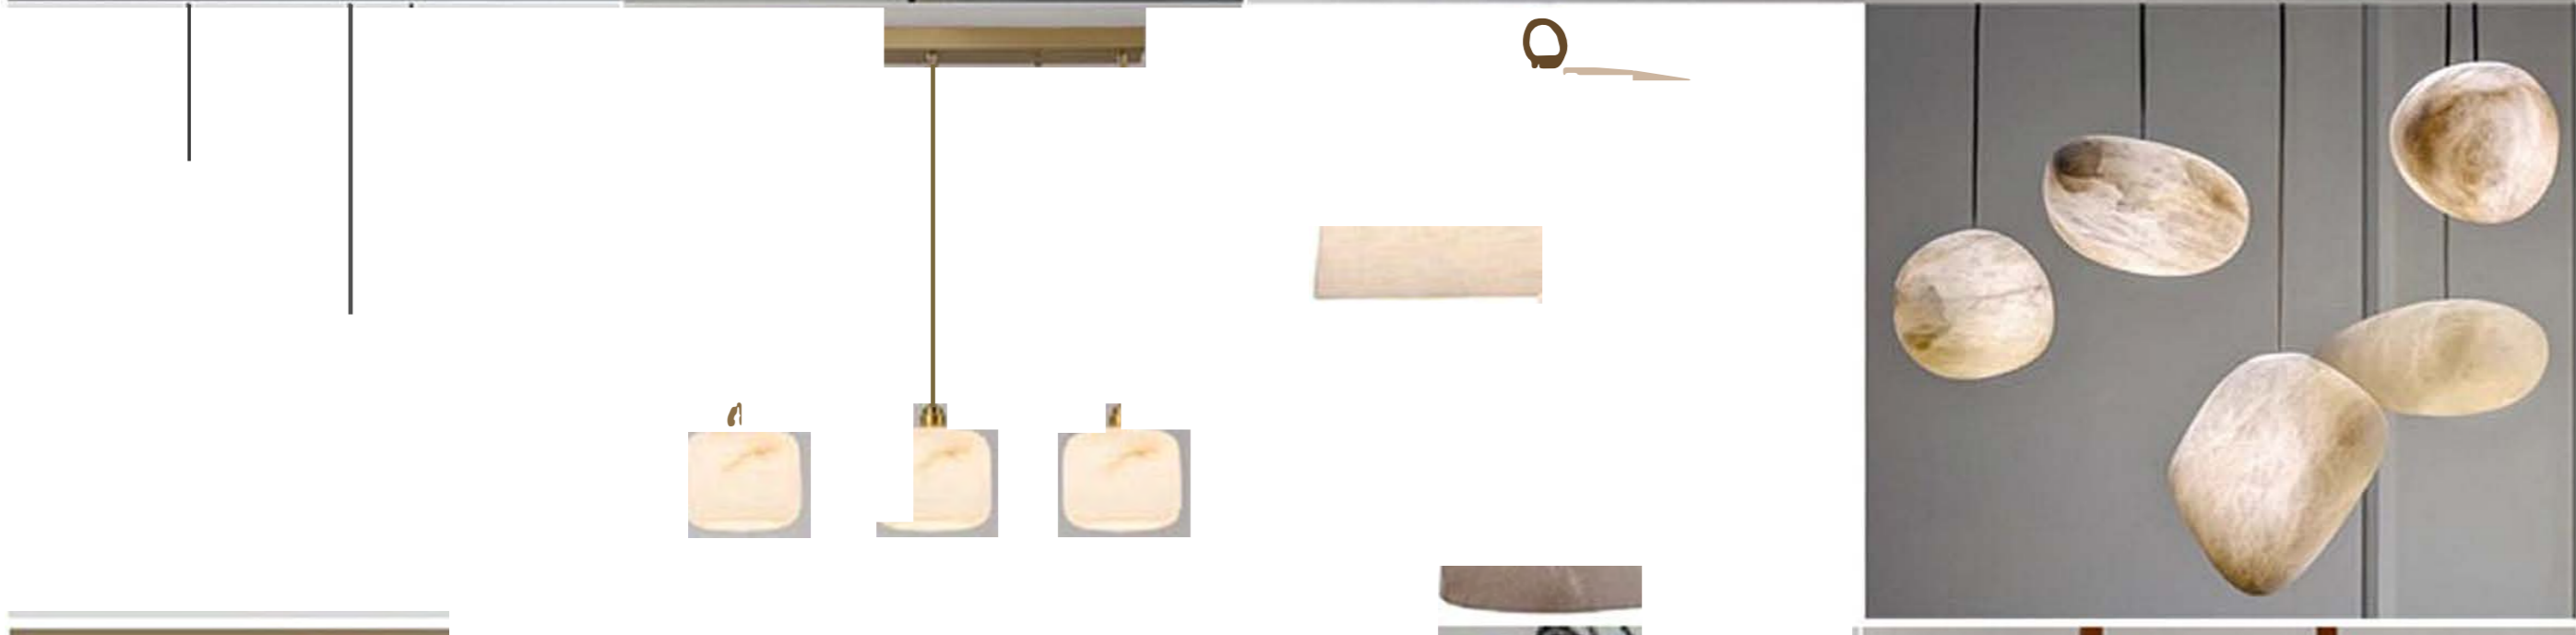

Natural Alabaster
3-leaved Round Canopy Pendant Light
Turn On Light 120v/Turn Off Light 120v