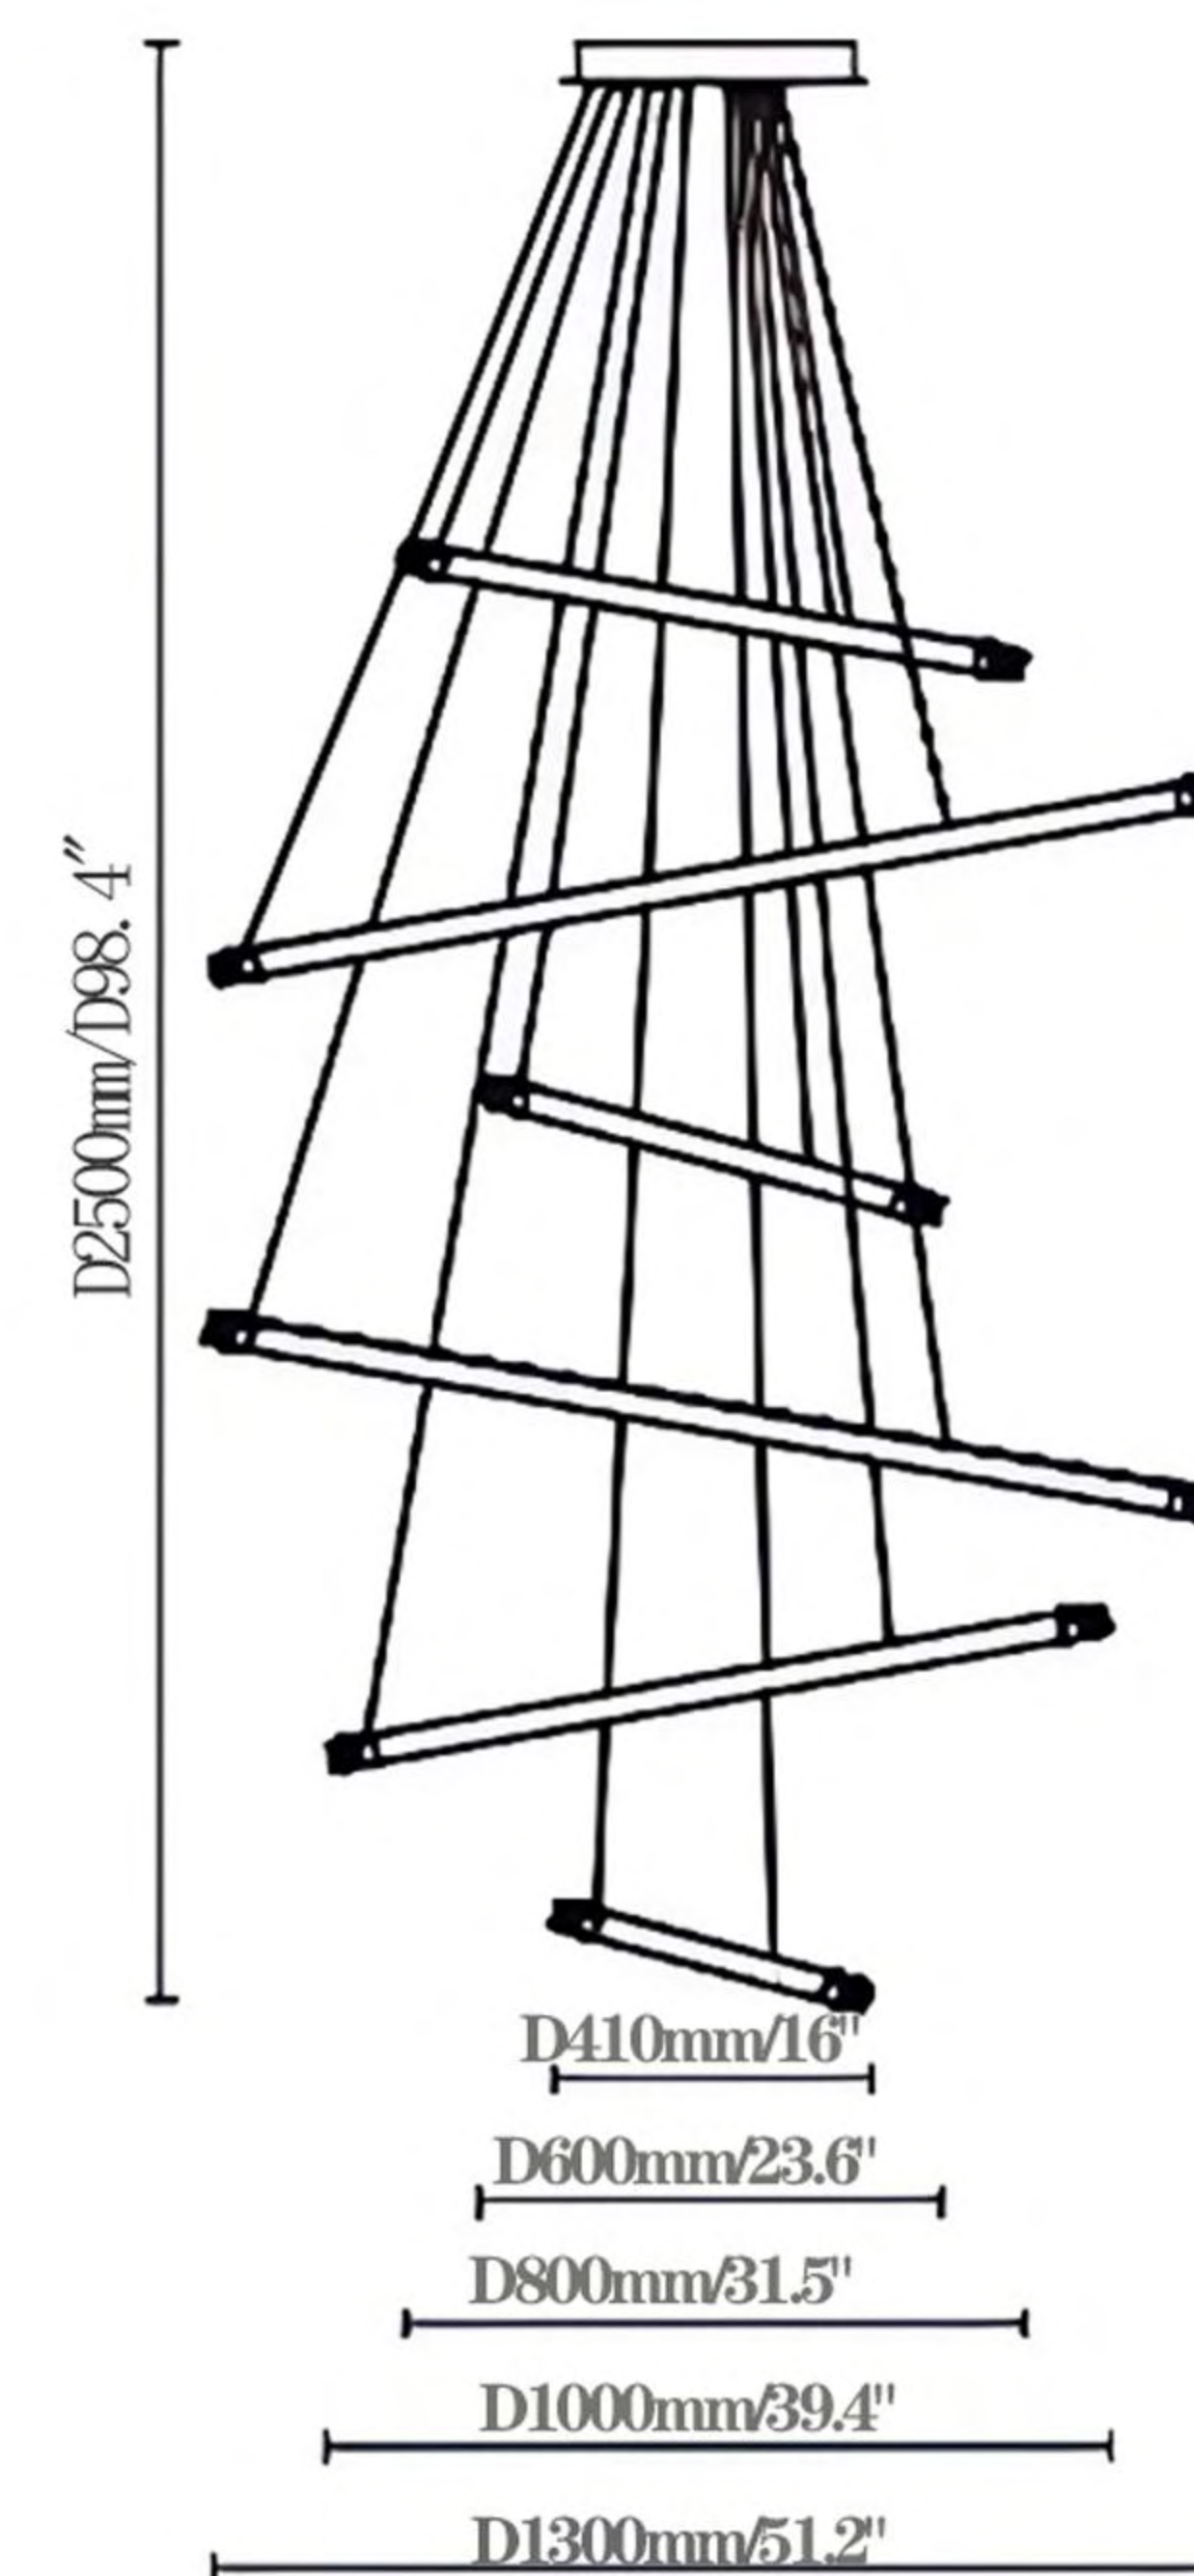

D3.9" x H47.2" / D100*L1200mm

D3.9" x H59" / D100*L1500mm

18023S

W2.4" x S3.3" x H11.8" / W60* S85* H300mm

18023M

W2.4" x S3.3" x H15.7" / W60* S85* H400mm

18023L

W2.4" x S3.3" x H23.6" / W60* S85* H600mm

D410+D600 +D800+D1000+D1300mm

D16" +D23.6" +D31.5" +D39.4" +D51.2"

Color:

Brass

Black

Material:

Brass + Natural Alabaster

Cloud Atlas

Material: Copper + Alabaster

10038

39" / 100cm

20" / 50cm

32" / 80cm

10038

D600mm/D23.6"

D19.7' x S3.1' / D500 x S80mm