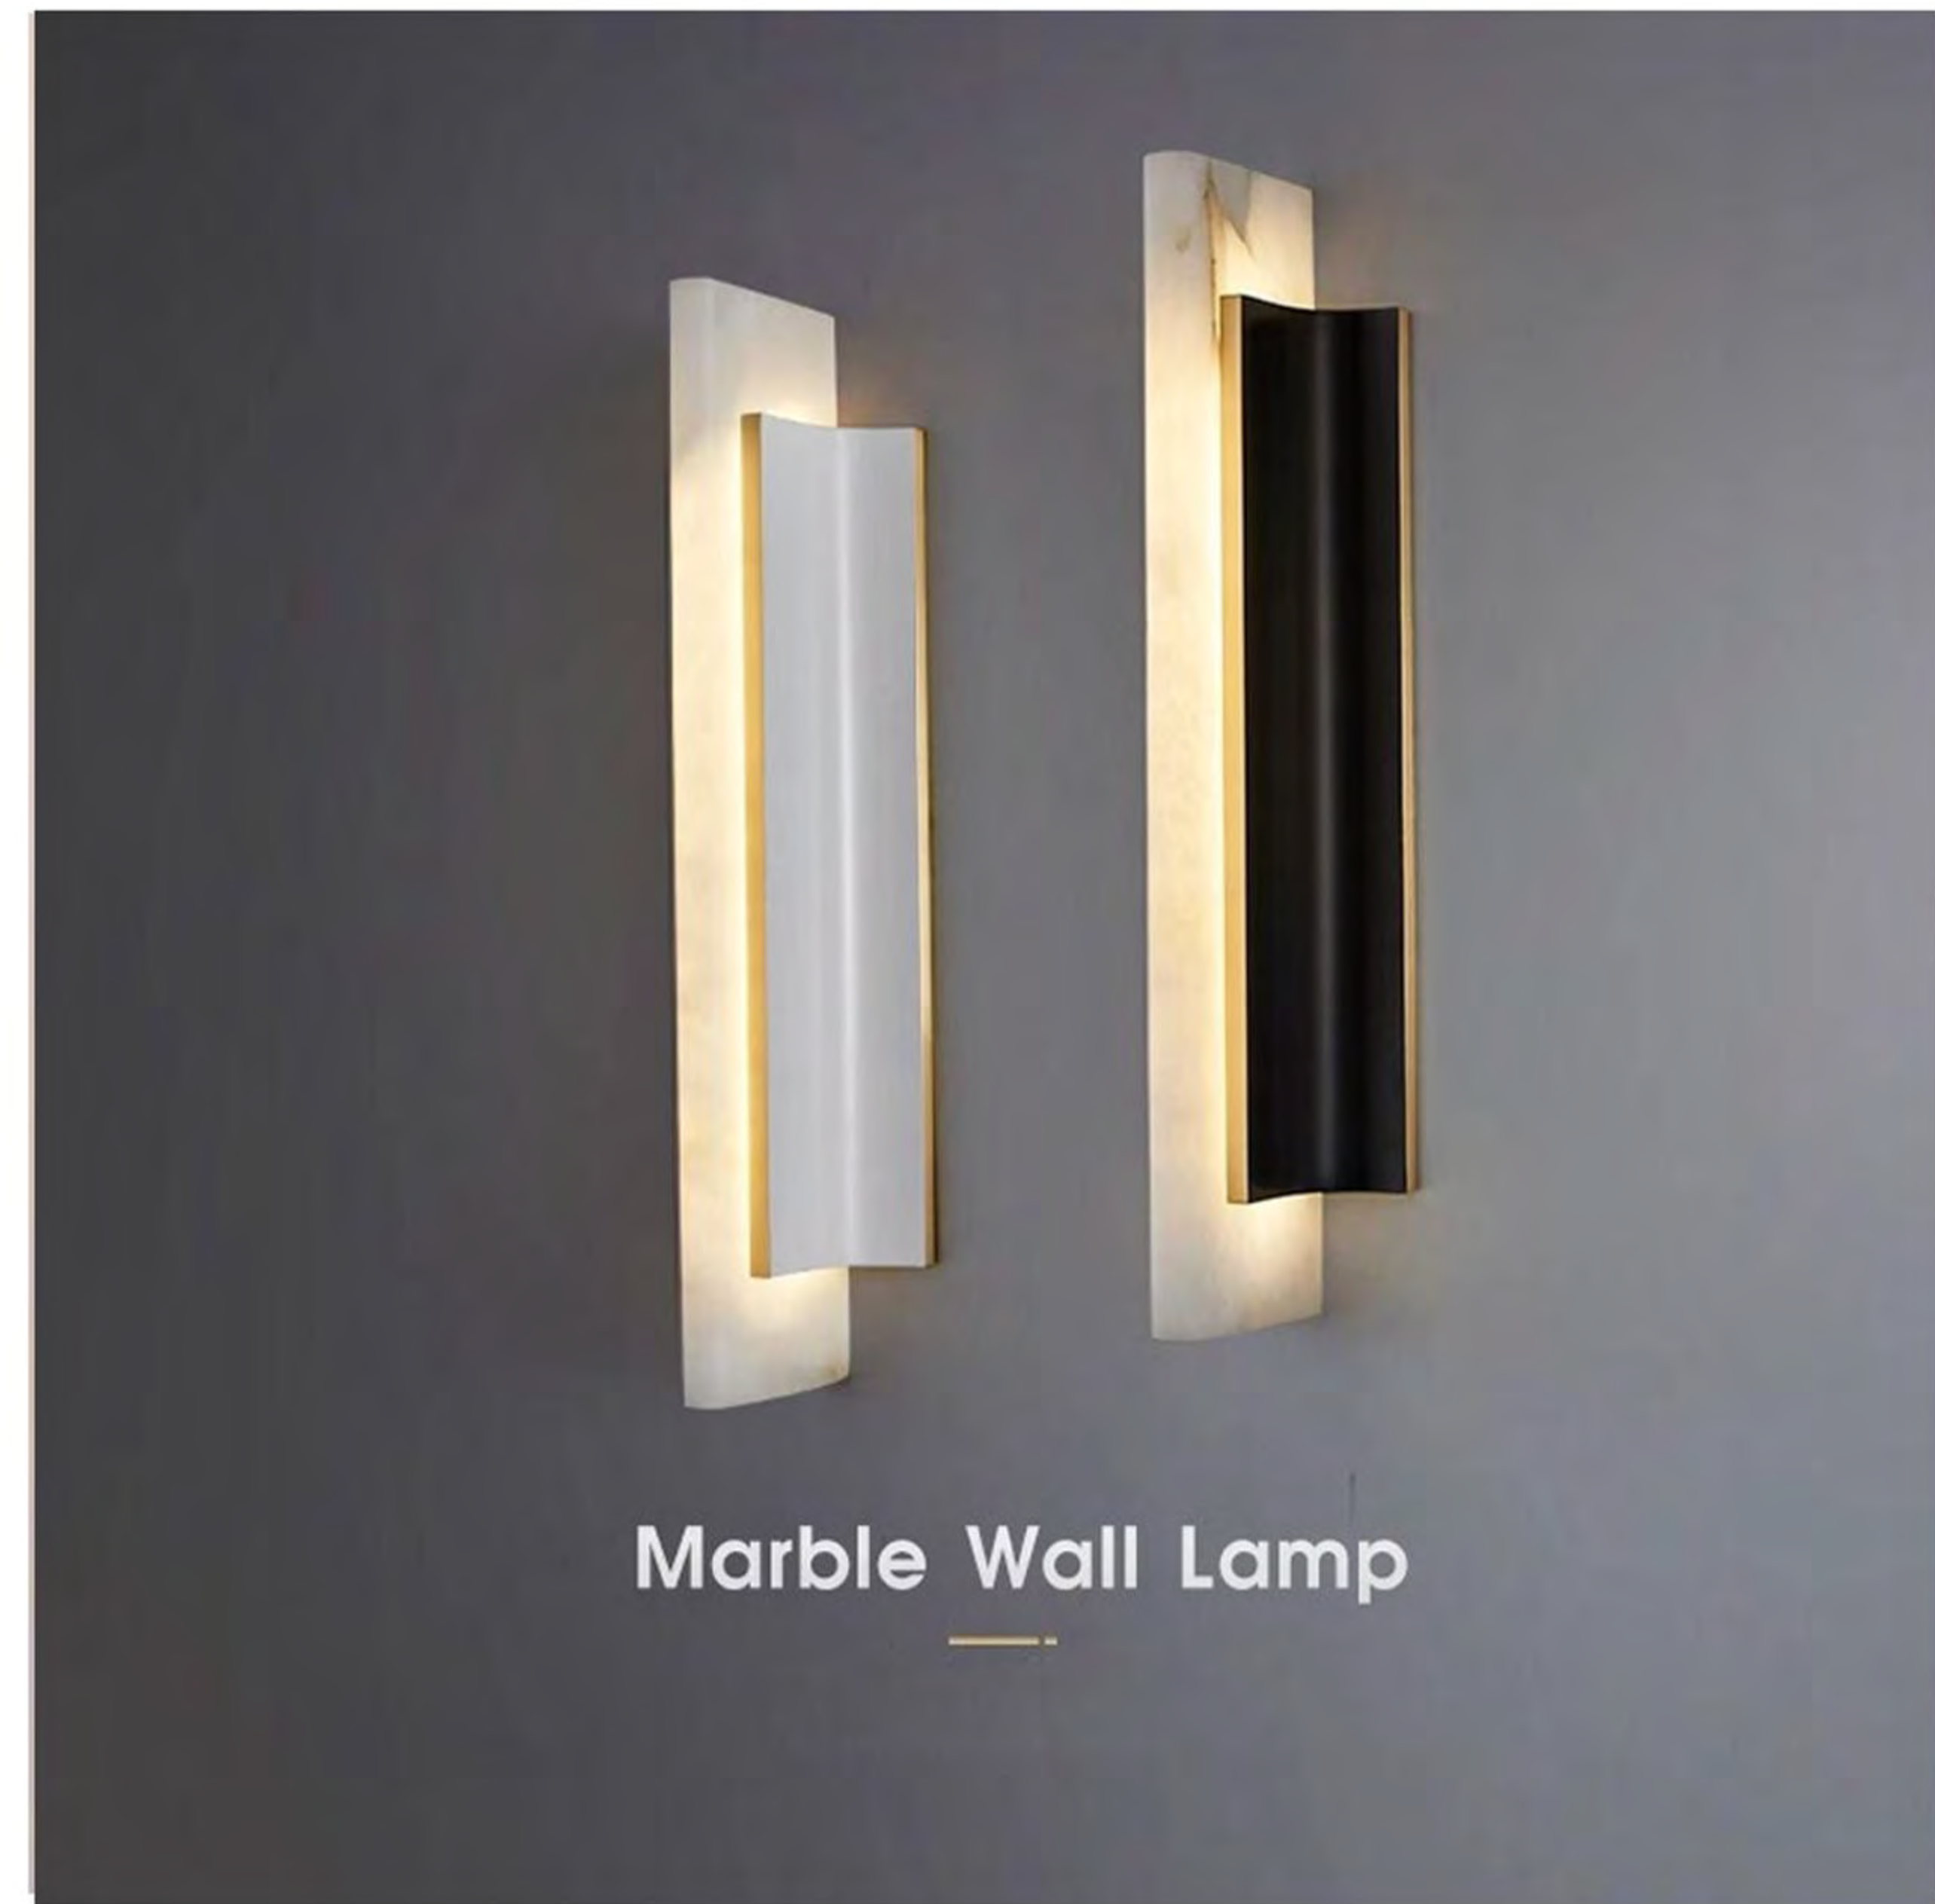

18049

DIMENSIONS:

**W300*S120*700mm
W11.8" x S4.7" x H27.6"**

MINIMALISM

Post-modern jade wall lamp

W

A

L

L

L

A

M

P

MINIMALISM

Post-modern jade wall lamp

Marble Wall Lamp

18015

DIMENSIONS:

W60*S40*H650mm

W2.4' x S1.6' x H25.6'

18055

18055/500

DIMENSIONS:

W103*S60*H500

W4.1" x S2.4" x H19.7"

LESS IS MORE

every line every detail every material is every elegant seemingly random but actually not random.

▲
GOLD

▲
BLACK

18021

DIMENSIONS:

W90*S150*H360mm