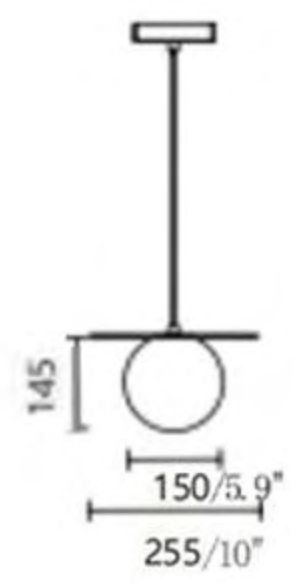

D600*H2800/23.6'*110'

16029/300

Size: D300MM/11.8"

Material: Leather + Alabaster

16017

DIMENSIONS:

4.3"/D110mm

5.1"/D130mm

5.9"/D150mm

NHB LIGHT
Alabaster Is One-Of-A-Kind

NHB

16013 Square

Size: W120*L120*H230mm
W4.7*L4.7*H9.1"

16013 Round

Size: D120*H310mm
D4.7*H12.2"

16013 Ball

Size: D120*H200mm
D4.7*H7.9"

16021/150

Size: D150*H110mm
D5.9*H4.3"

NHB

16015 Ball

DIMENSIONS:

4.7' / 120mm

5.1' / 130mm

5.9' / 150mm

7.1' / 180mm

**NHB
10058**

**59' x 19.7' / 1500 x 500mm
4.7' / 120mm (Each)**

satellite

Always guard the romance and ritual of life.

satellite

16020/150