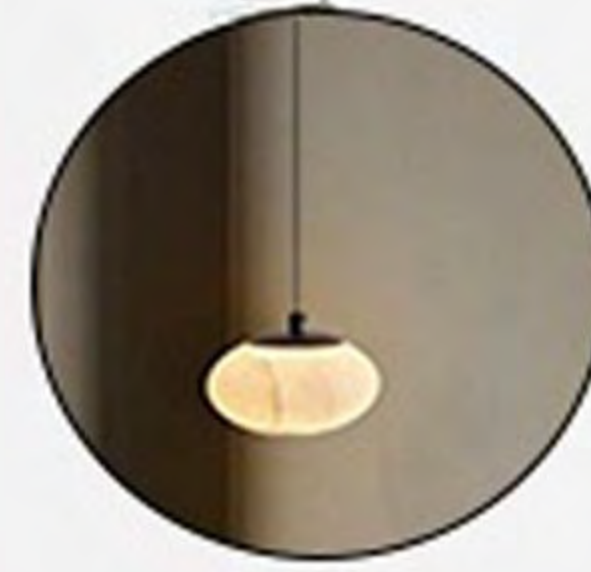

16017

DIMENSIONS:

4.3"/D110mm

5.1"/D130mm

5.9"/D150mm

NHB LIGHT
Alabaster Is One-Of-A-Kind