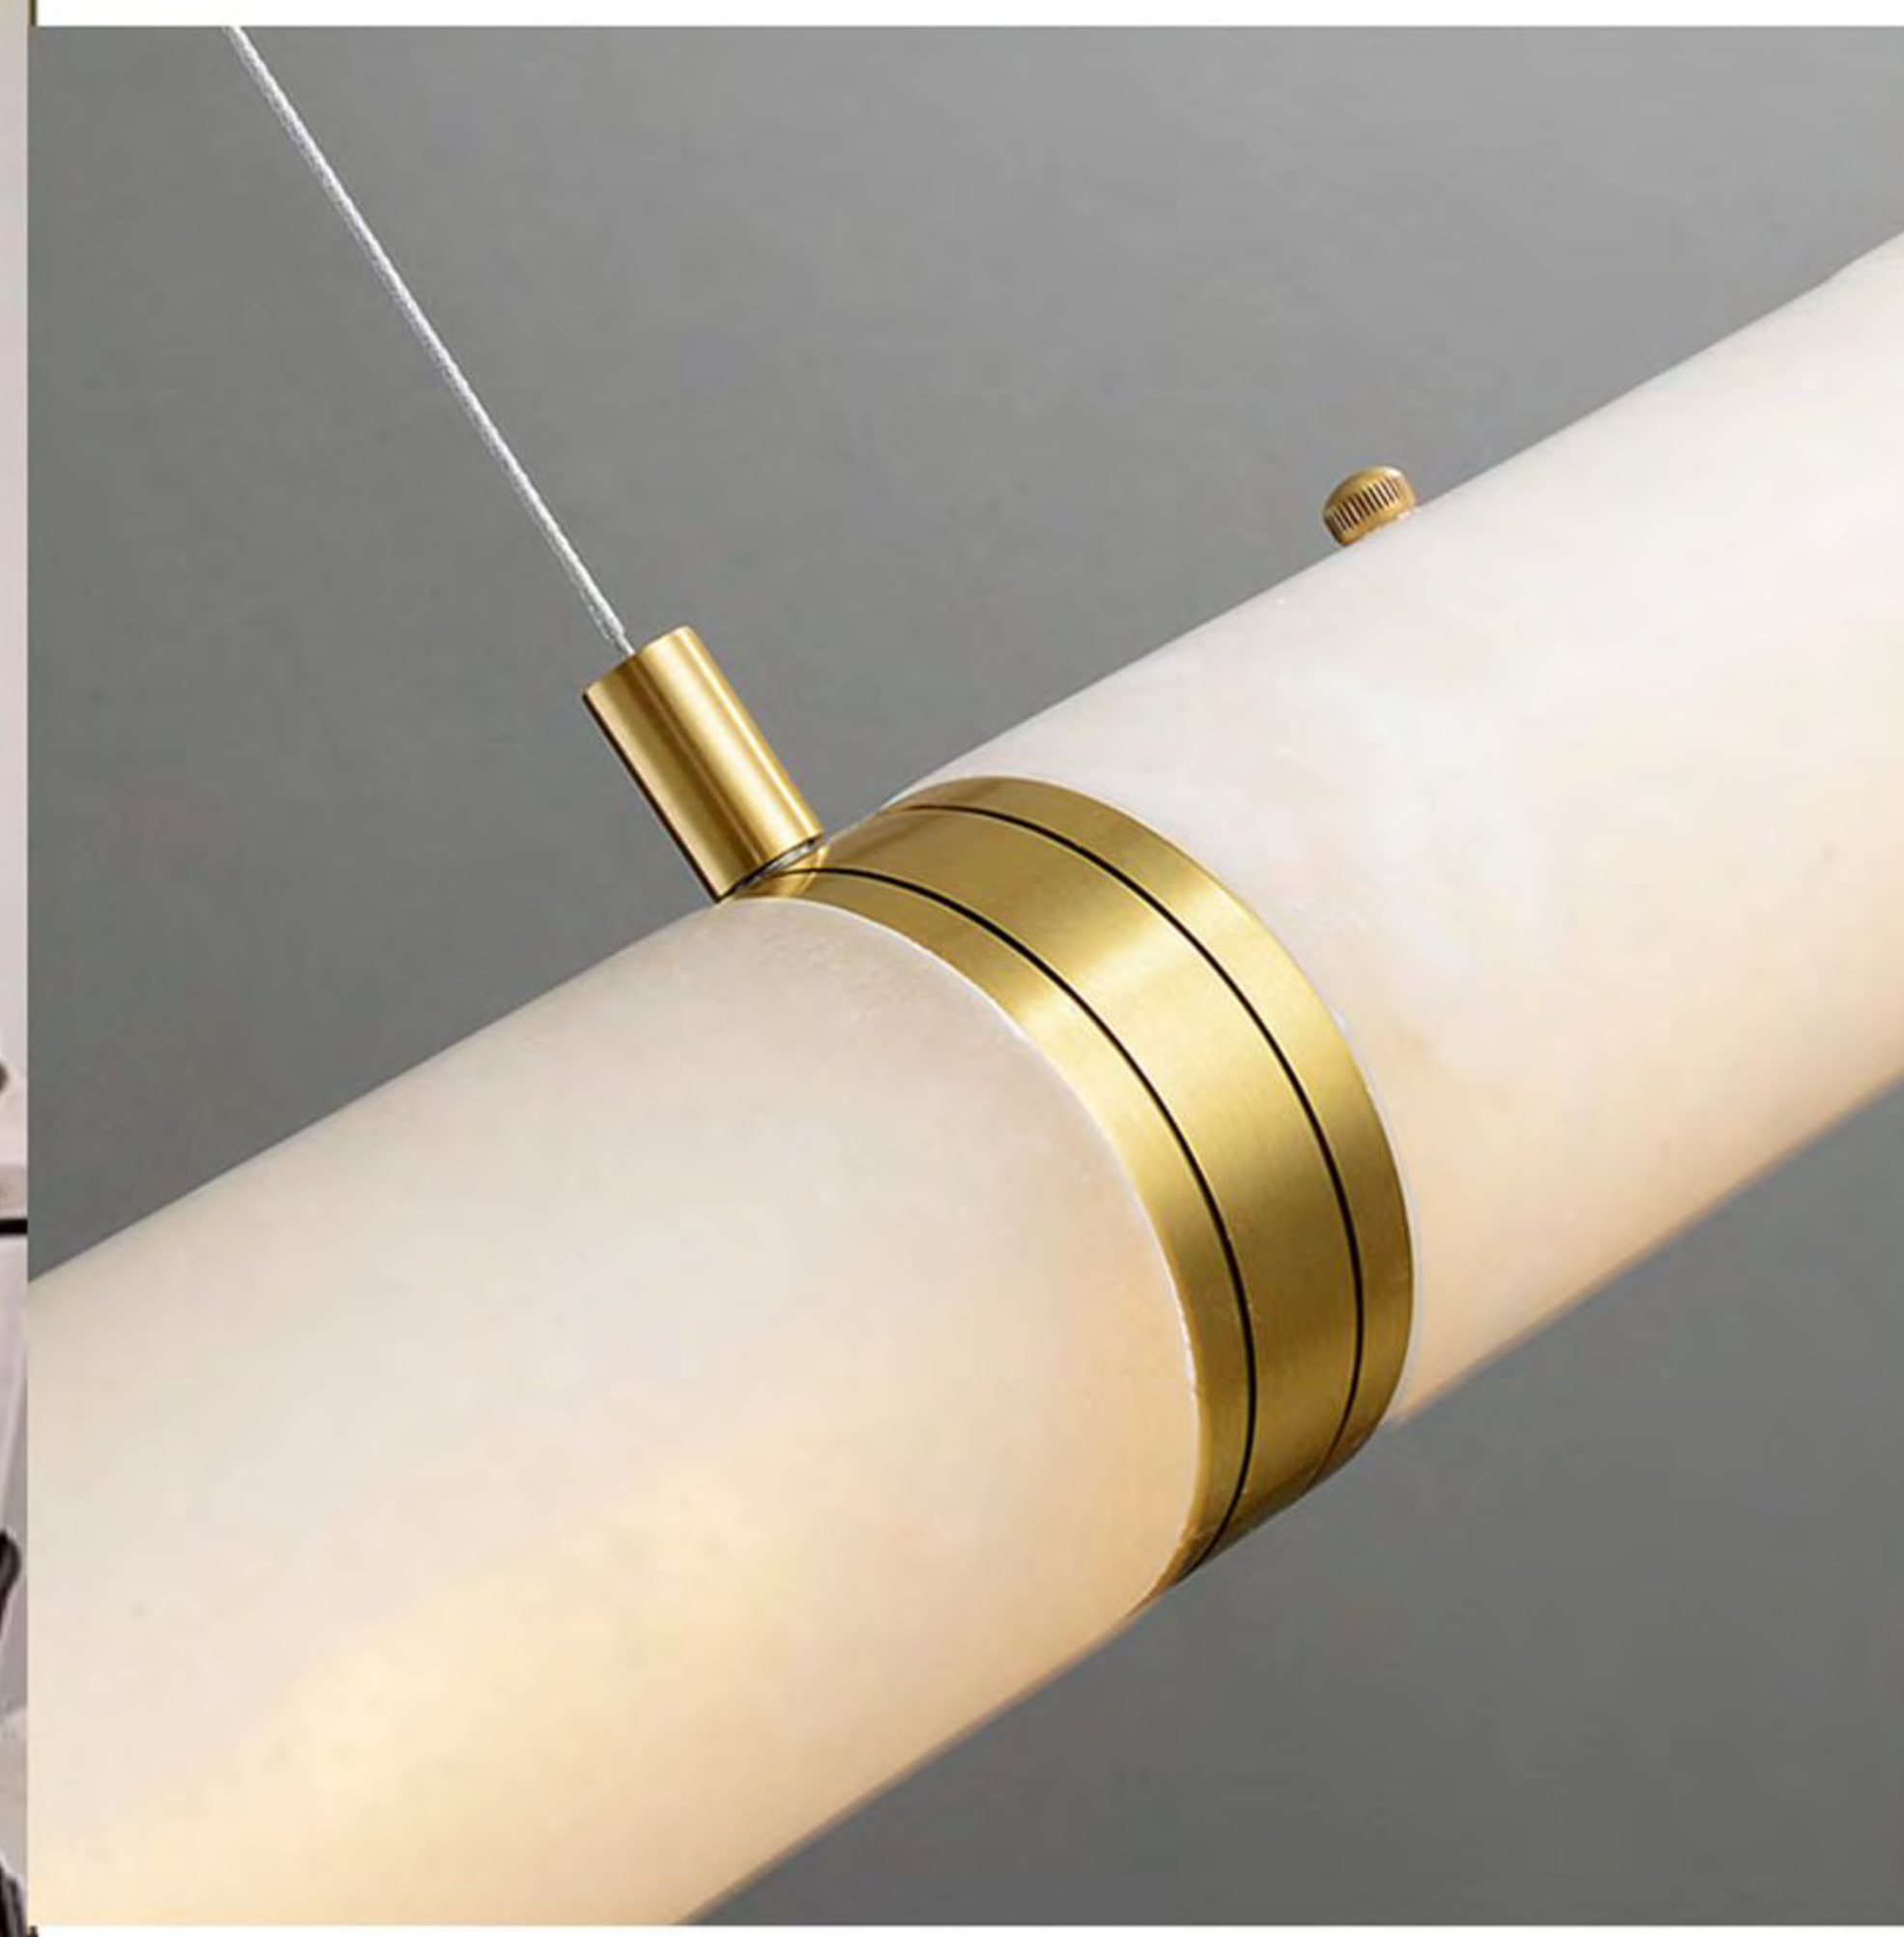

10032

DIMENSIONS:

39" 1000mm

47" 1200mm

59" 1500mm