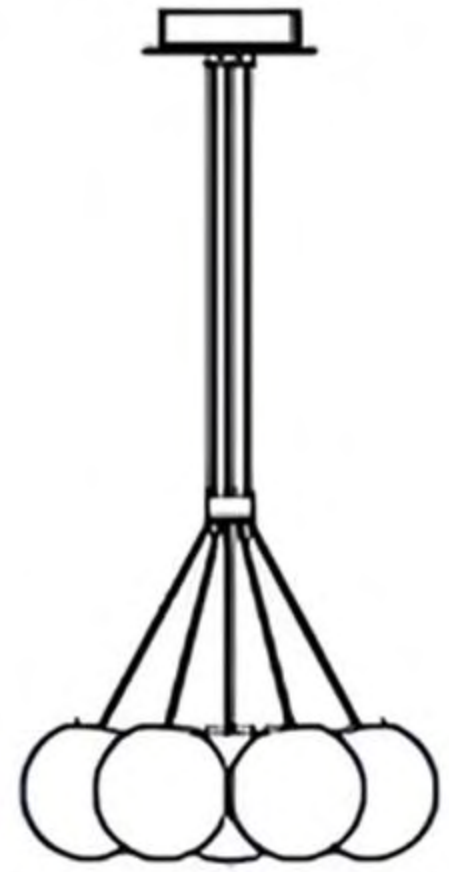

D450mm
D17.7"

10001/19L