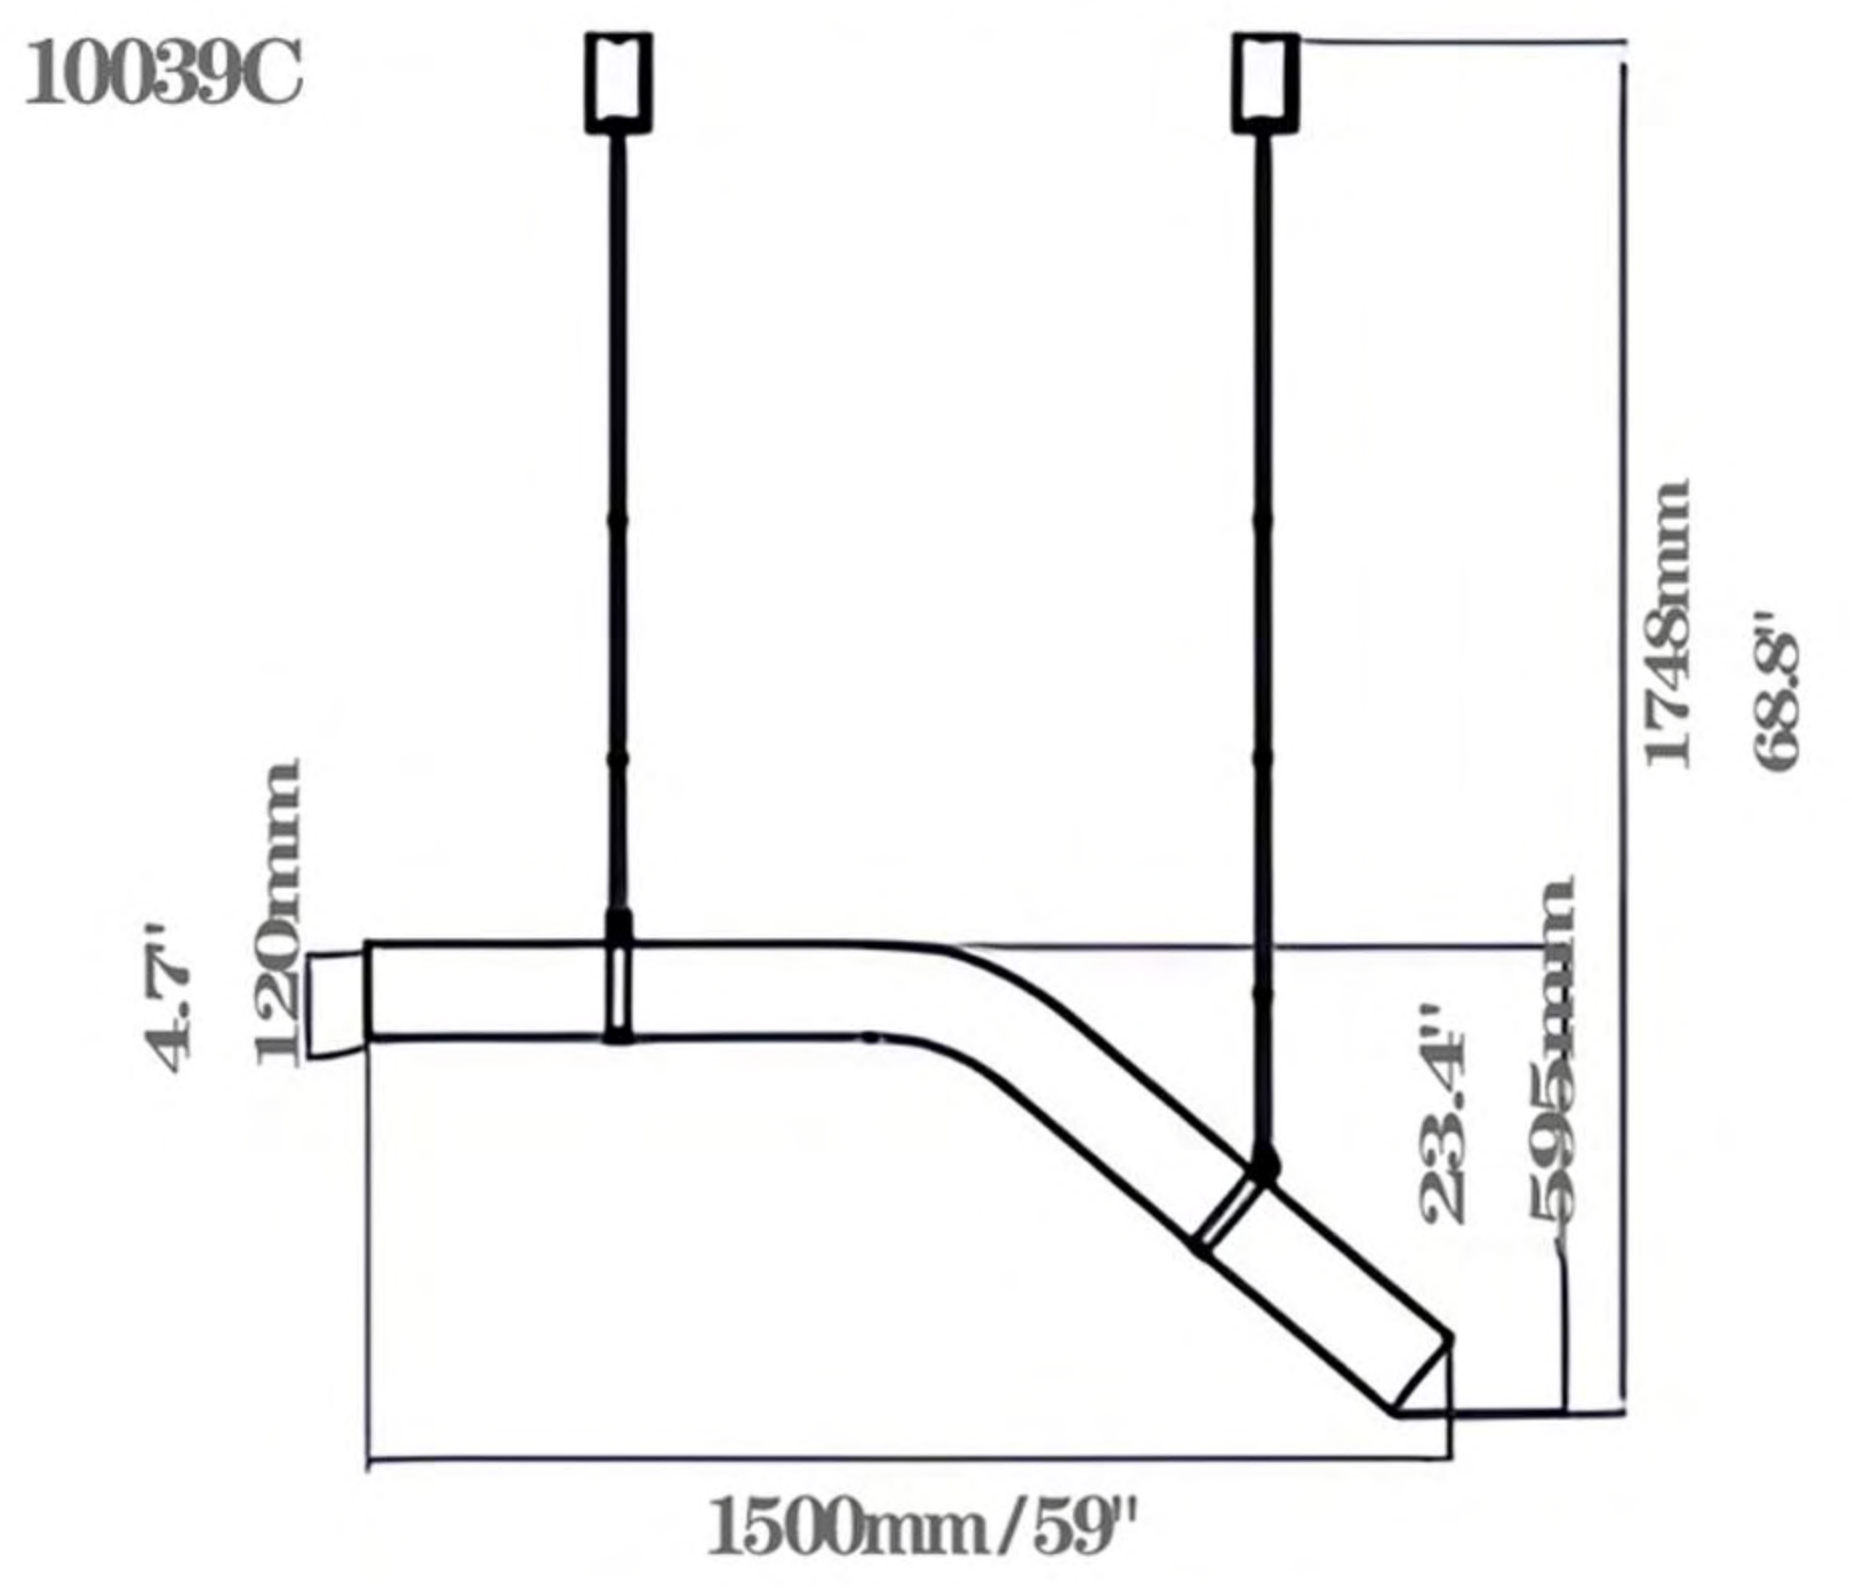

Material:
Alabaster+Iron

10039A
DIMENSIONS:

L1500*W100*H314mm
L59' x W3.9' x H12.4'

10039C
DIMENSIONS:

L1500*W100*H595mm
L59' x W3.9' x H23.4'

10039D
DIMENSIONS:

L2000*W100*H490mm
L78.7' x W3.9' x H19.3'

SIZE:
120cm

Brass Ceiling Rose

High: 1000mm/39.4"
The hang wire can be adjusted

Natural Alabaster

D1200mm/47.2"

10029

DIMENSIONS:

D2.4" x H31.5" / D60*L800mm

D3.1" x H39.4" / D80*L1000mm

D3.9" x H47.2" / D100*L1200mm

D3.9" x H59" / D100*L1500mm

18023S

W2.4" x S3.3" x H11.8" / W60* S85* H300mm

18023M

W2.4" x S3.3" x H15.7" / W60* S85* H400mm

18023L

W2.4" x S3.3" x H23.6" / W60* S85* H600mm