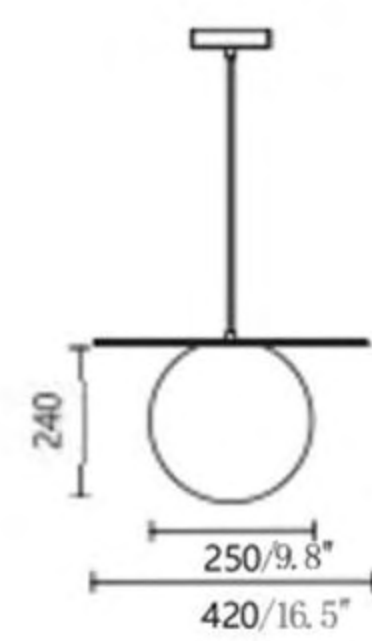

satellite

Always guard the romance and ritual of life.

satellite

16020/150

16020/200

16020/250

16016/200

16016/250

19115/200

19115/250

19033/200

19033/250

18075/140

18075/120

• Gold

Material : Stainless steel+Alabaster