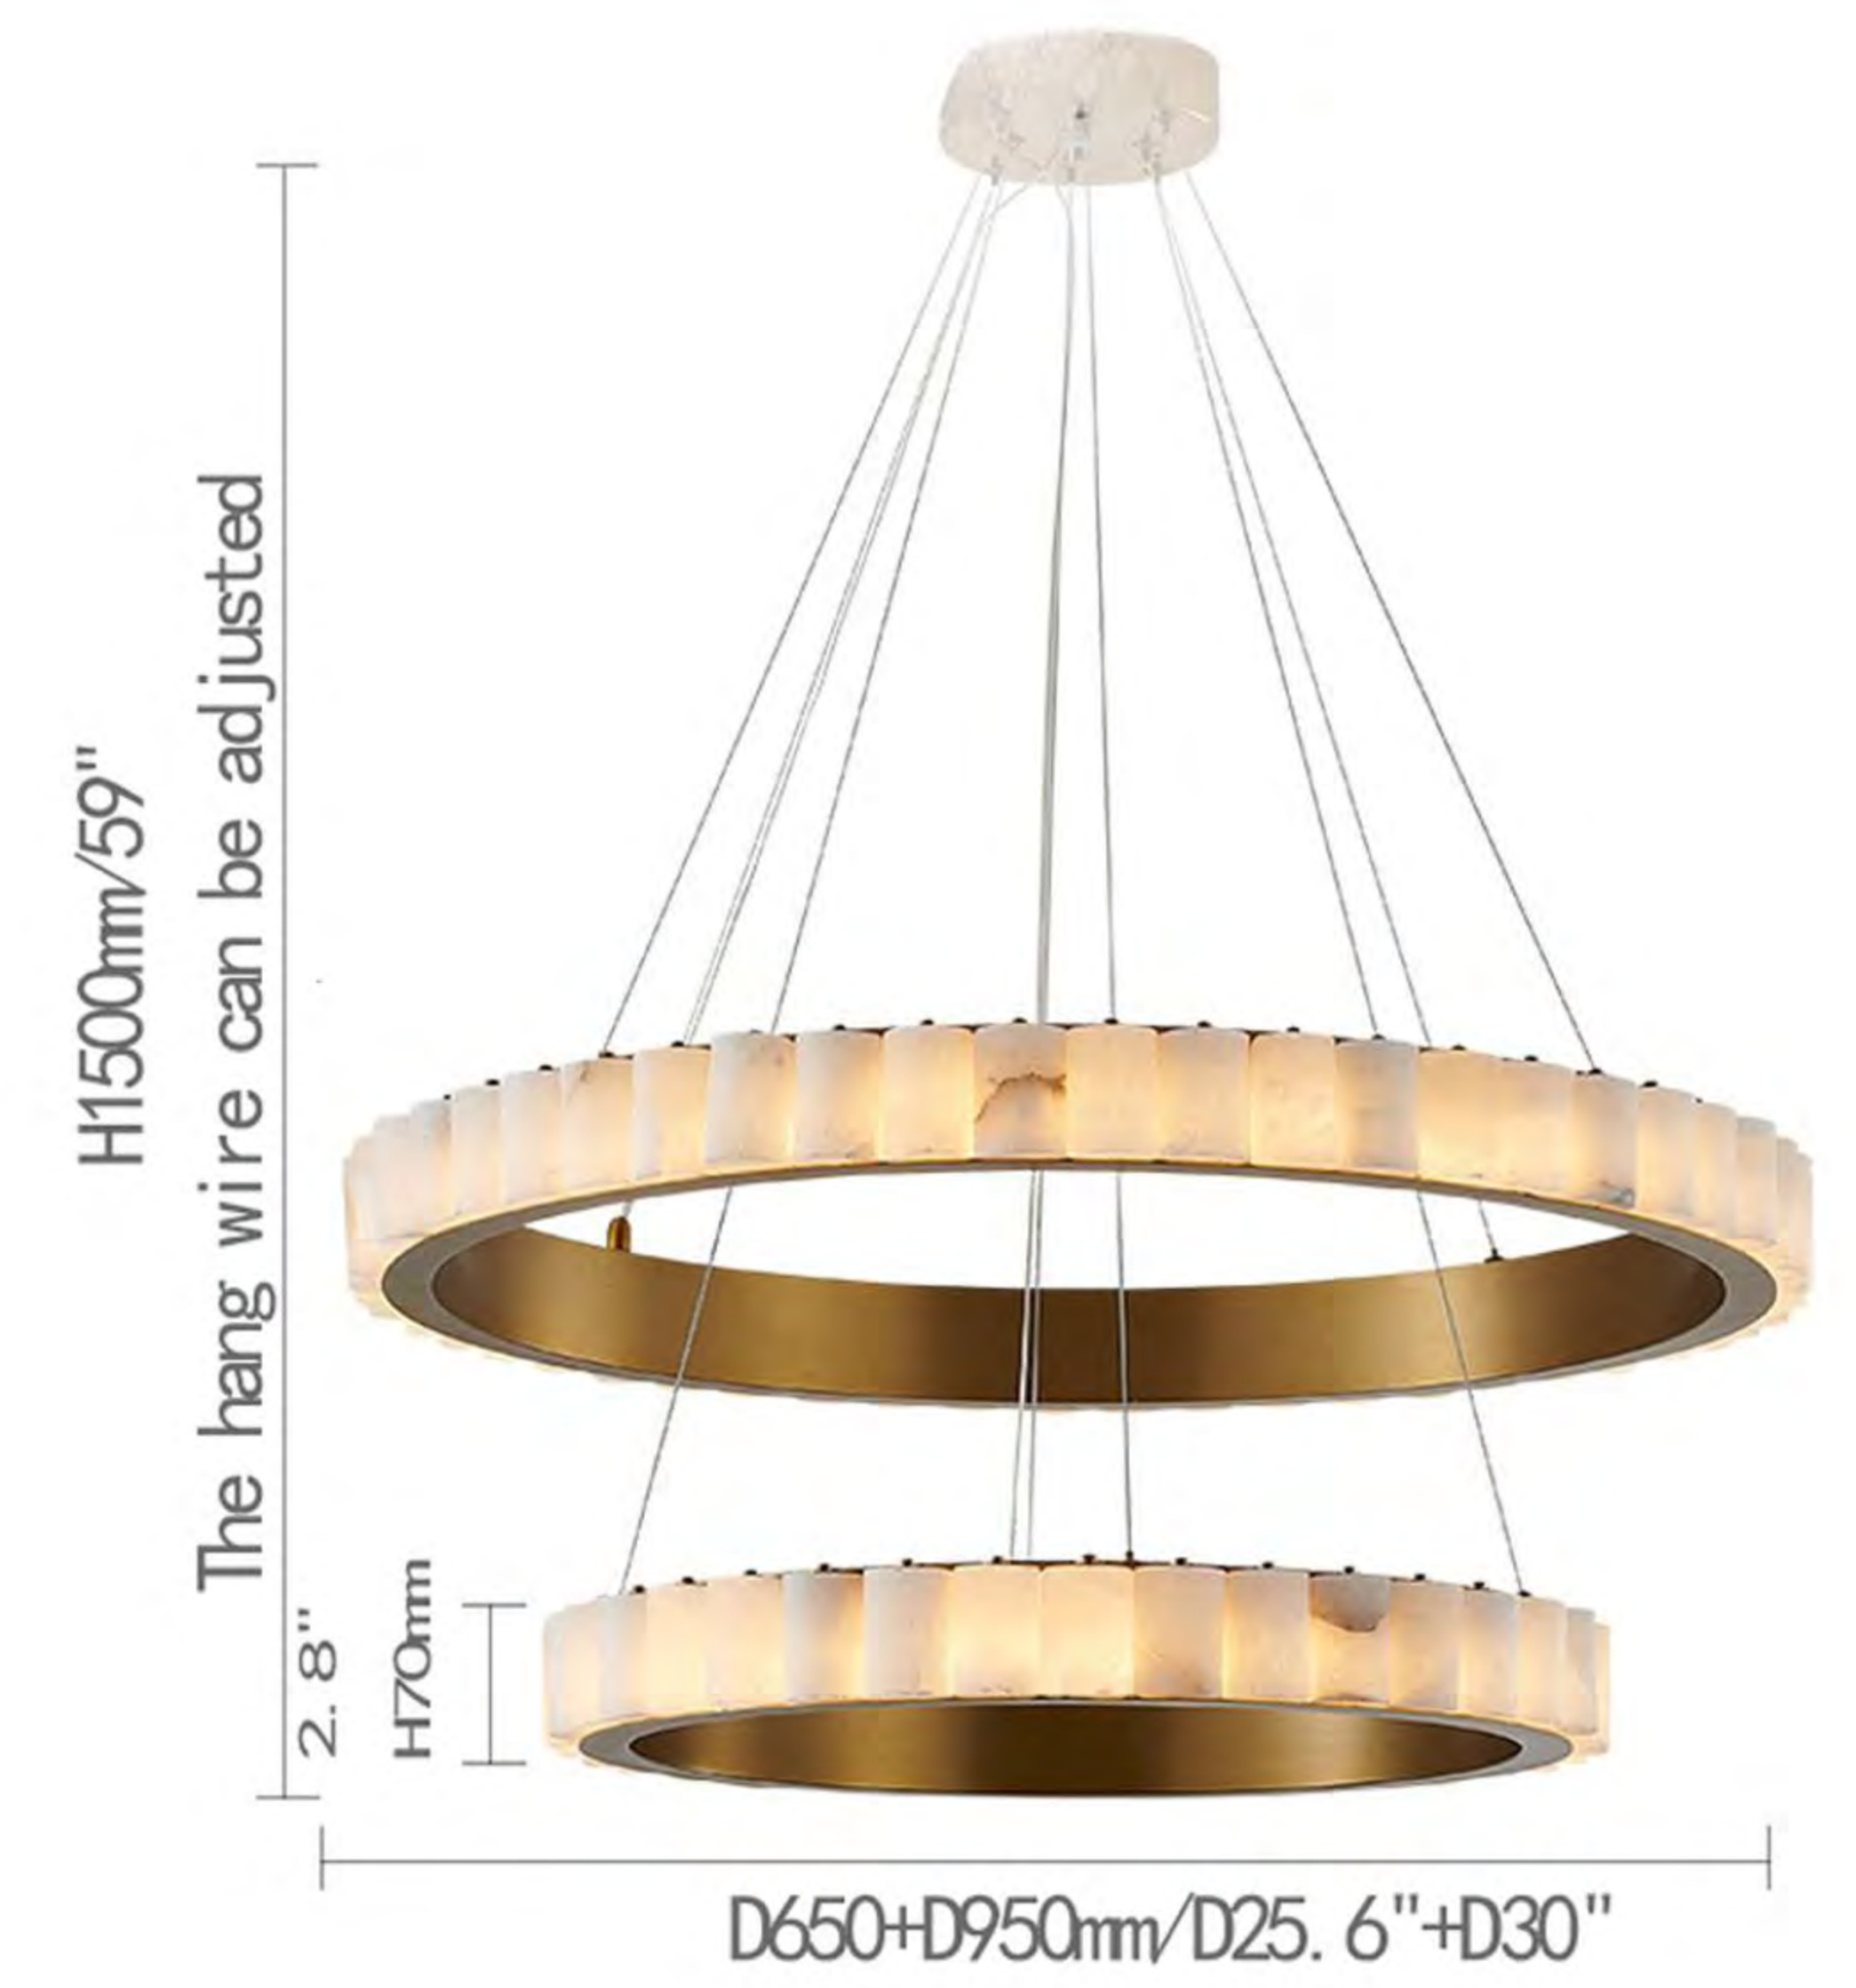

23.6" / 600mm

39.4" / 1000mm

NHB

10003/600

**D600*H140mm
D23.6"*H5.5"**

10003/800+450

**D800*H450mm
D31.5"*H17.7"**

SIMPLE AND DELICATE LAMPS AND LANTERNS

Three color infinite dimming

Different atmospheres, adjustable with different light colors.

LED TRI-COLOR LIGHT 30001

SIMPLE AND DELICATE LAMPS AND LANTERNS

NHB
10052

- 10078/600 D600*H400mm/23.6"*15.7"
- 10078/980 D980*H400mm/38.6"*15.7"
- 10078/980 D980*H800mm/38.6"*31.5"

10021 Single layer
 Size: D450/D550/D650/D750/D850/D950/D1050/D1250mm
 D18"/D22"/D25.6"/D30"/D33"/D37.4"/D41"/D49"
 Color: Brass Color
 Material: Stainless steel + Natural Alabaster

10021 Double-deck
 Size: D450+D750mm/D18"+D30"
 D550+D850mm/D22"+D33"
 D650+950mm/D25.6"+D37.4"

10021 Single layer

Size: D450/D550/D650/D750/D850/D950/D1050/D1250mm

D18"/D22"/D25.6"/D30"/D33"/D37.4"/D41"/D49"

Color: Brass Color

Material: Stainless steel + Natural Alabaster

10021 Double-deck

Size: D450+D750mm/D18"+D30"