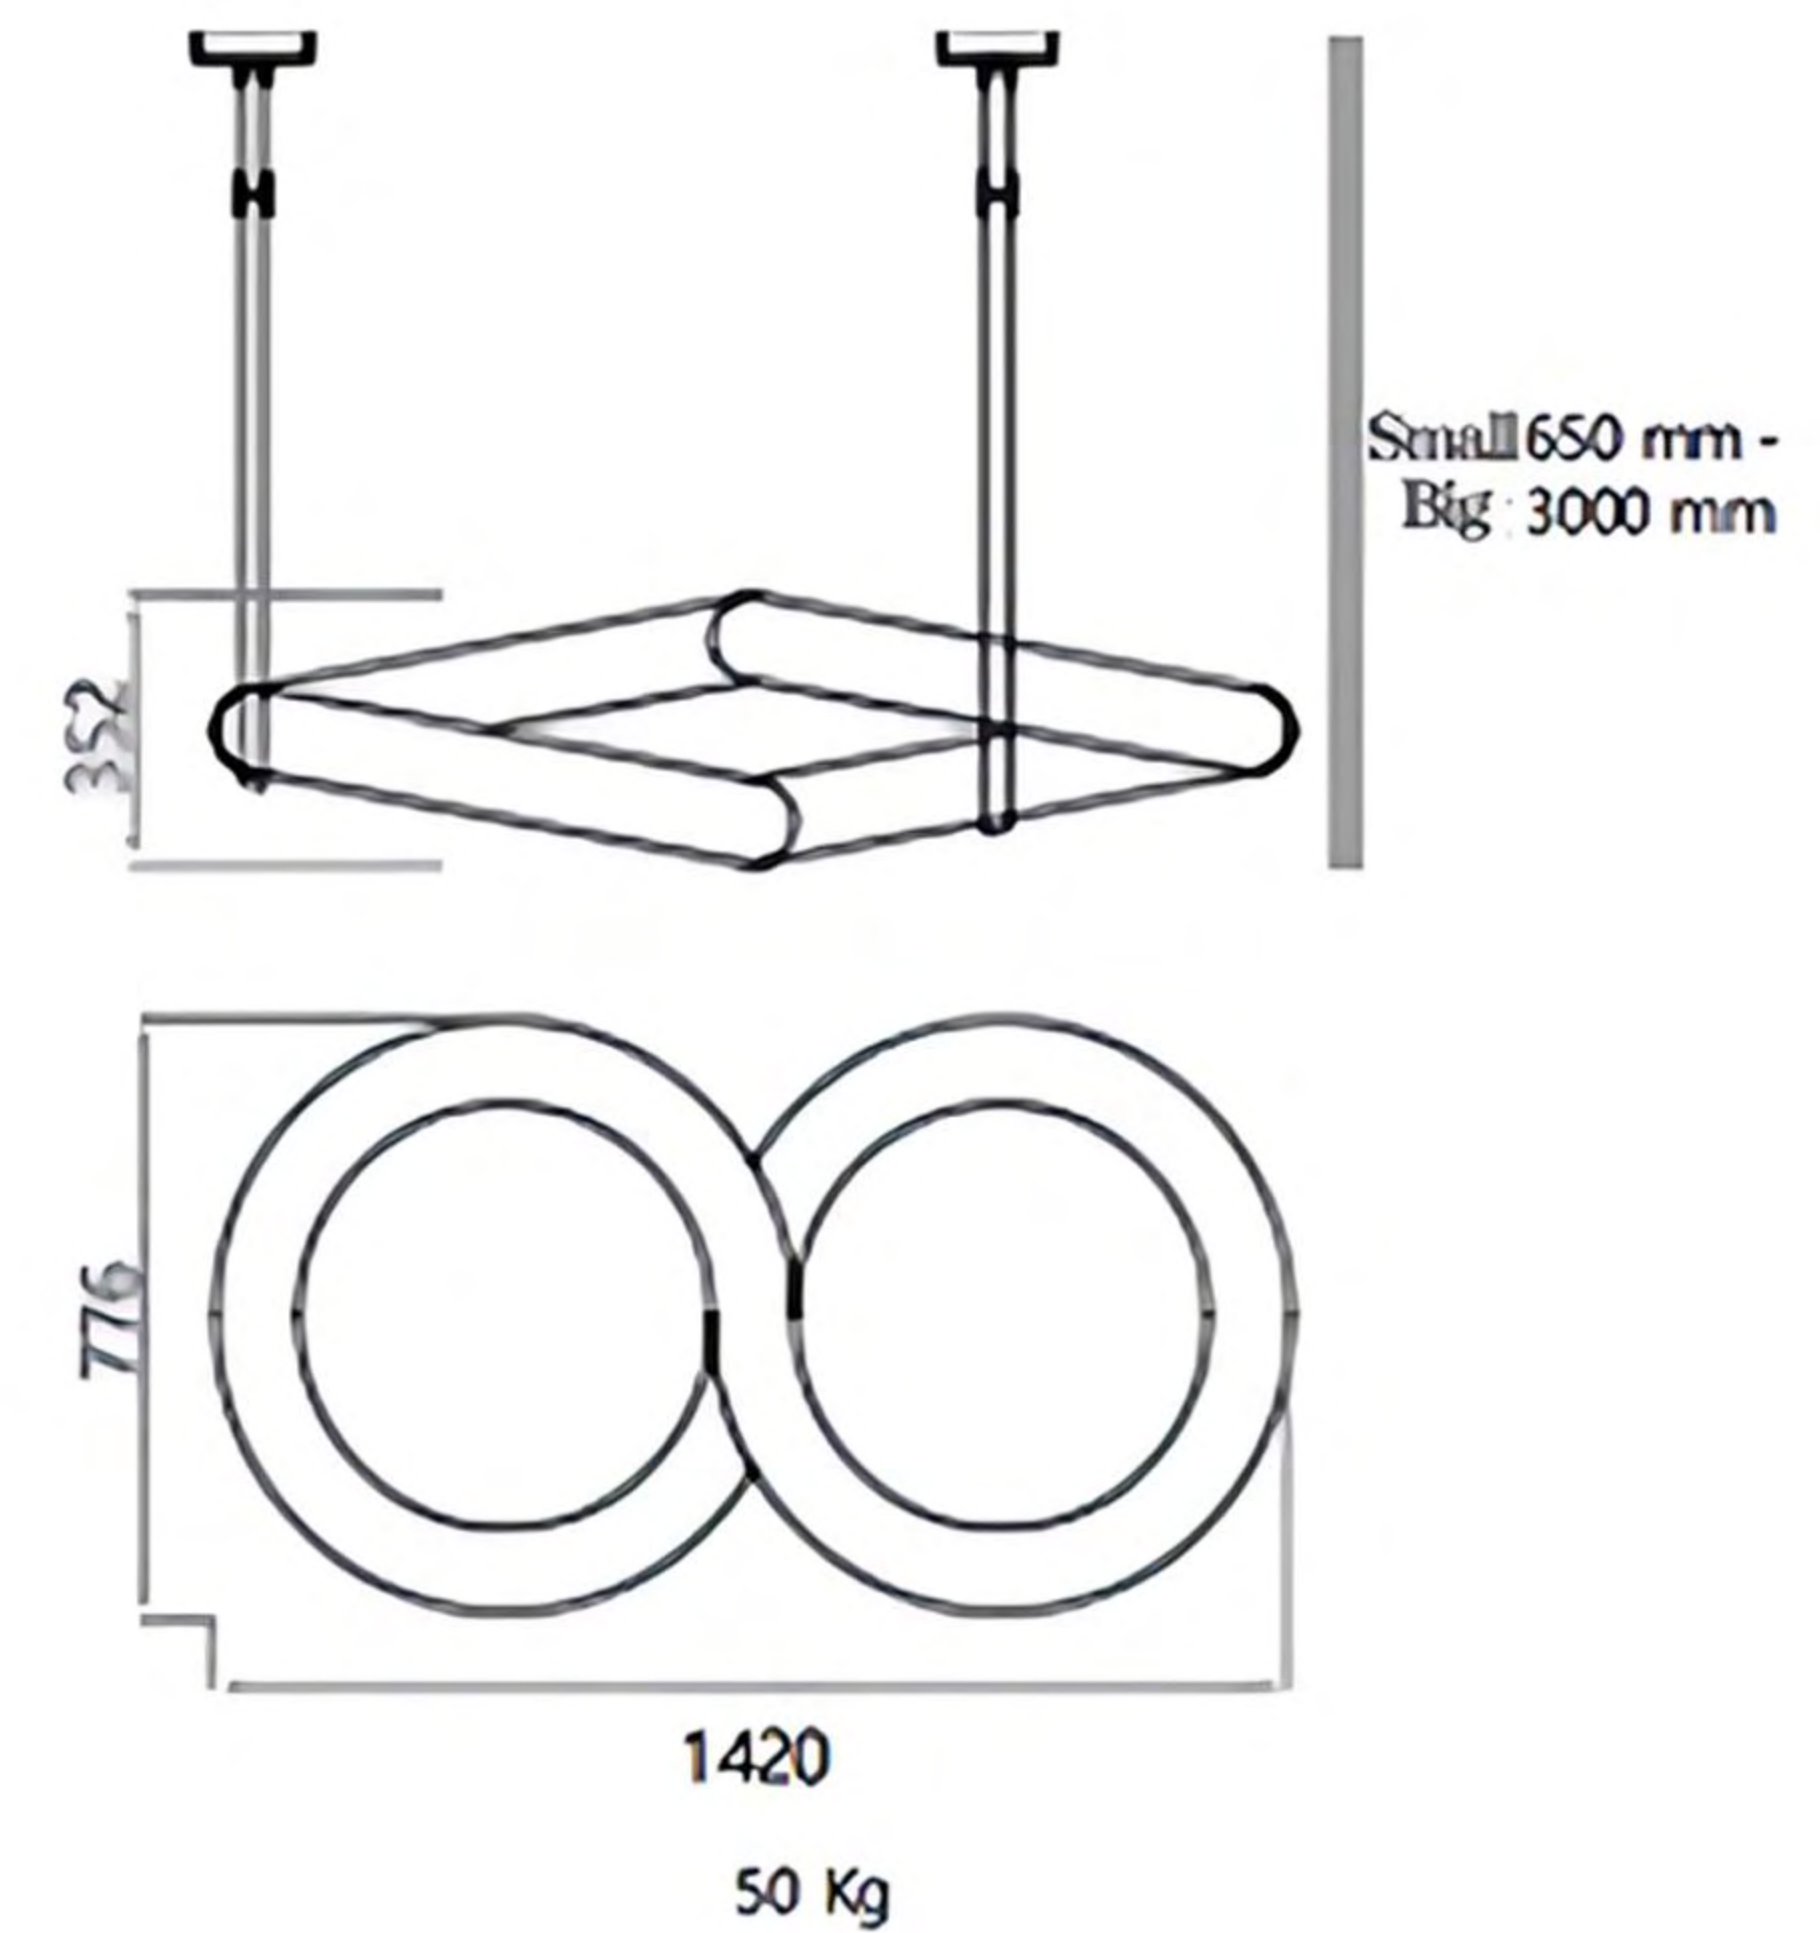

10088

Size: L1420*W780*H350MM
L55.9"*W30.7"*13.8"

Color: White

Material: Alabaster+Brass+Leather