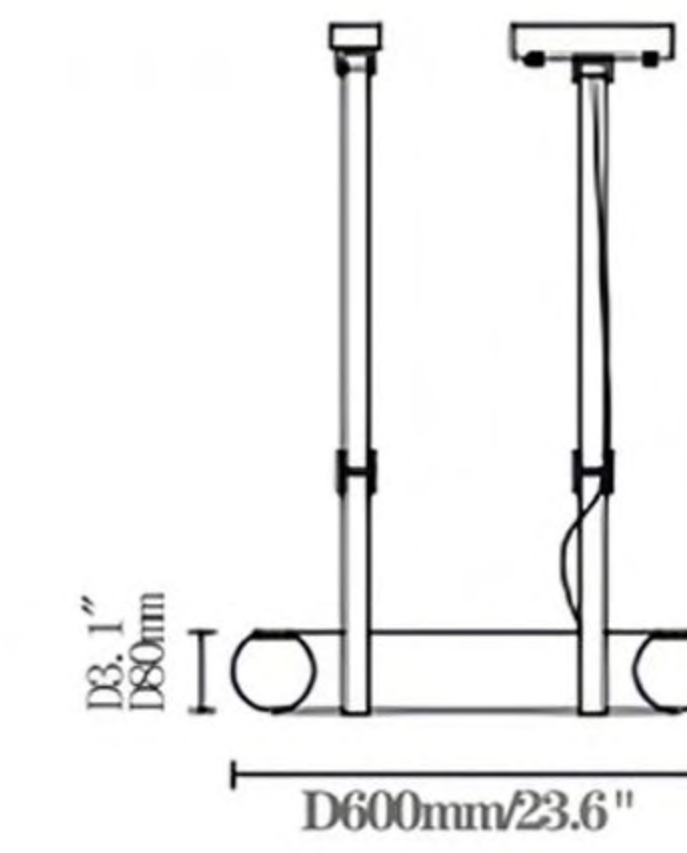

Cloud Atlas

10038/600
D600mm/23.6"