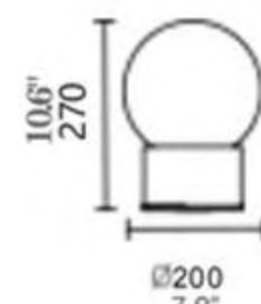

satellite

Always guard the romance and ritual of life.

satellite

16020/150

16020/200

16020/250

16016/200

16016/250

19115/200

19115/250

19033/200

19033/250

18075/140

18075/120

• Gold

Material : Stainless steel+Alabaster