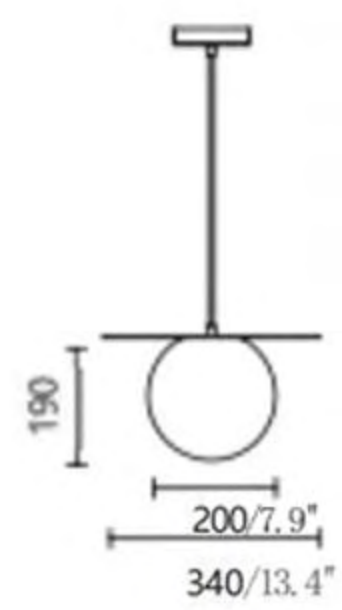

satellite

Always guard the romance and ritual of life.

satellite

16020/150

16020/200

16020/250

16016/200

16016/250

19115/200

19115/250

19033/200

19033/250

18075/140

18075/120

• Gold

Material : Stainless steel+Alabaster