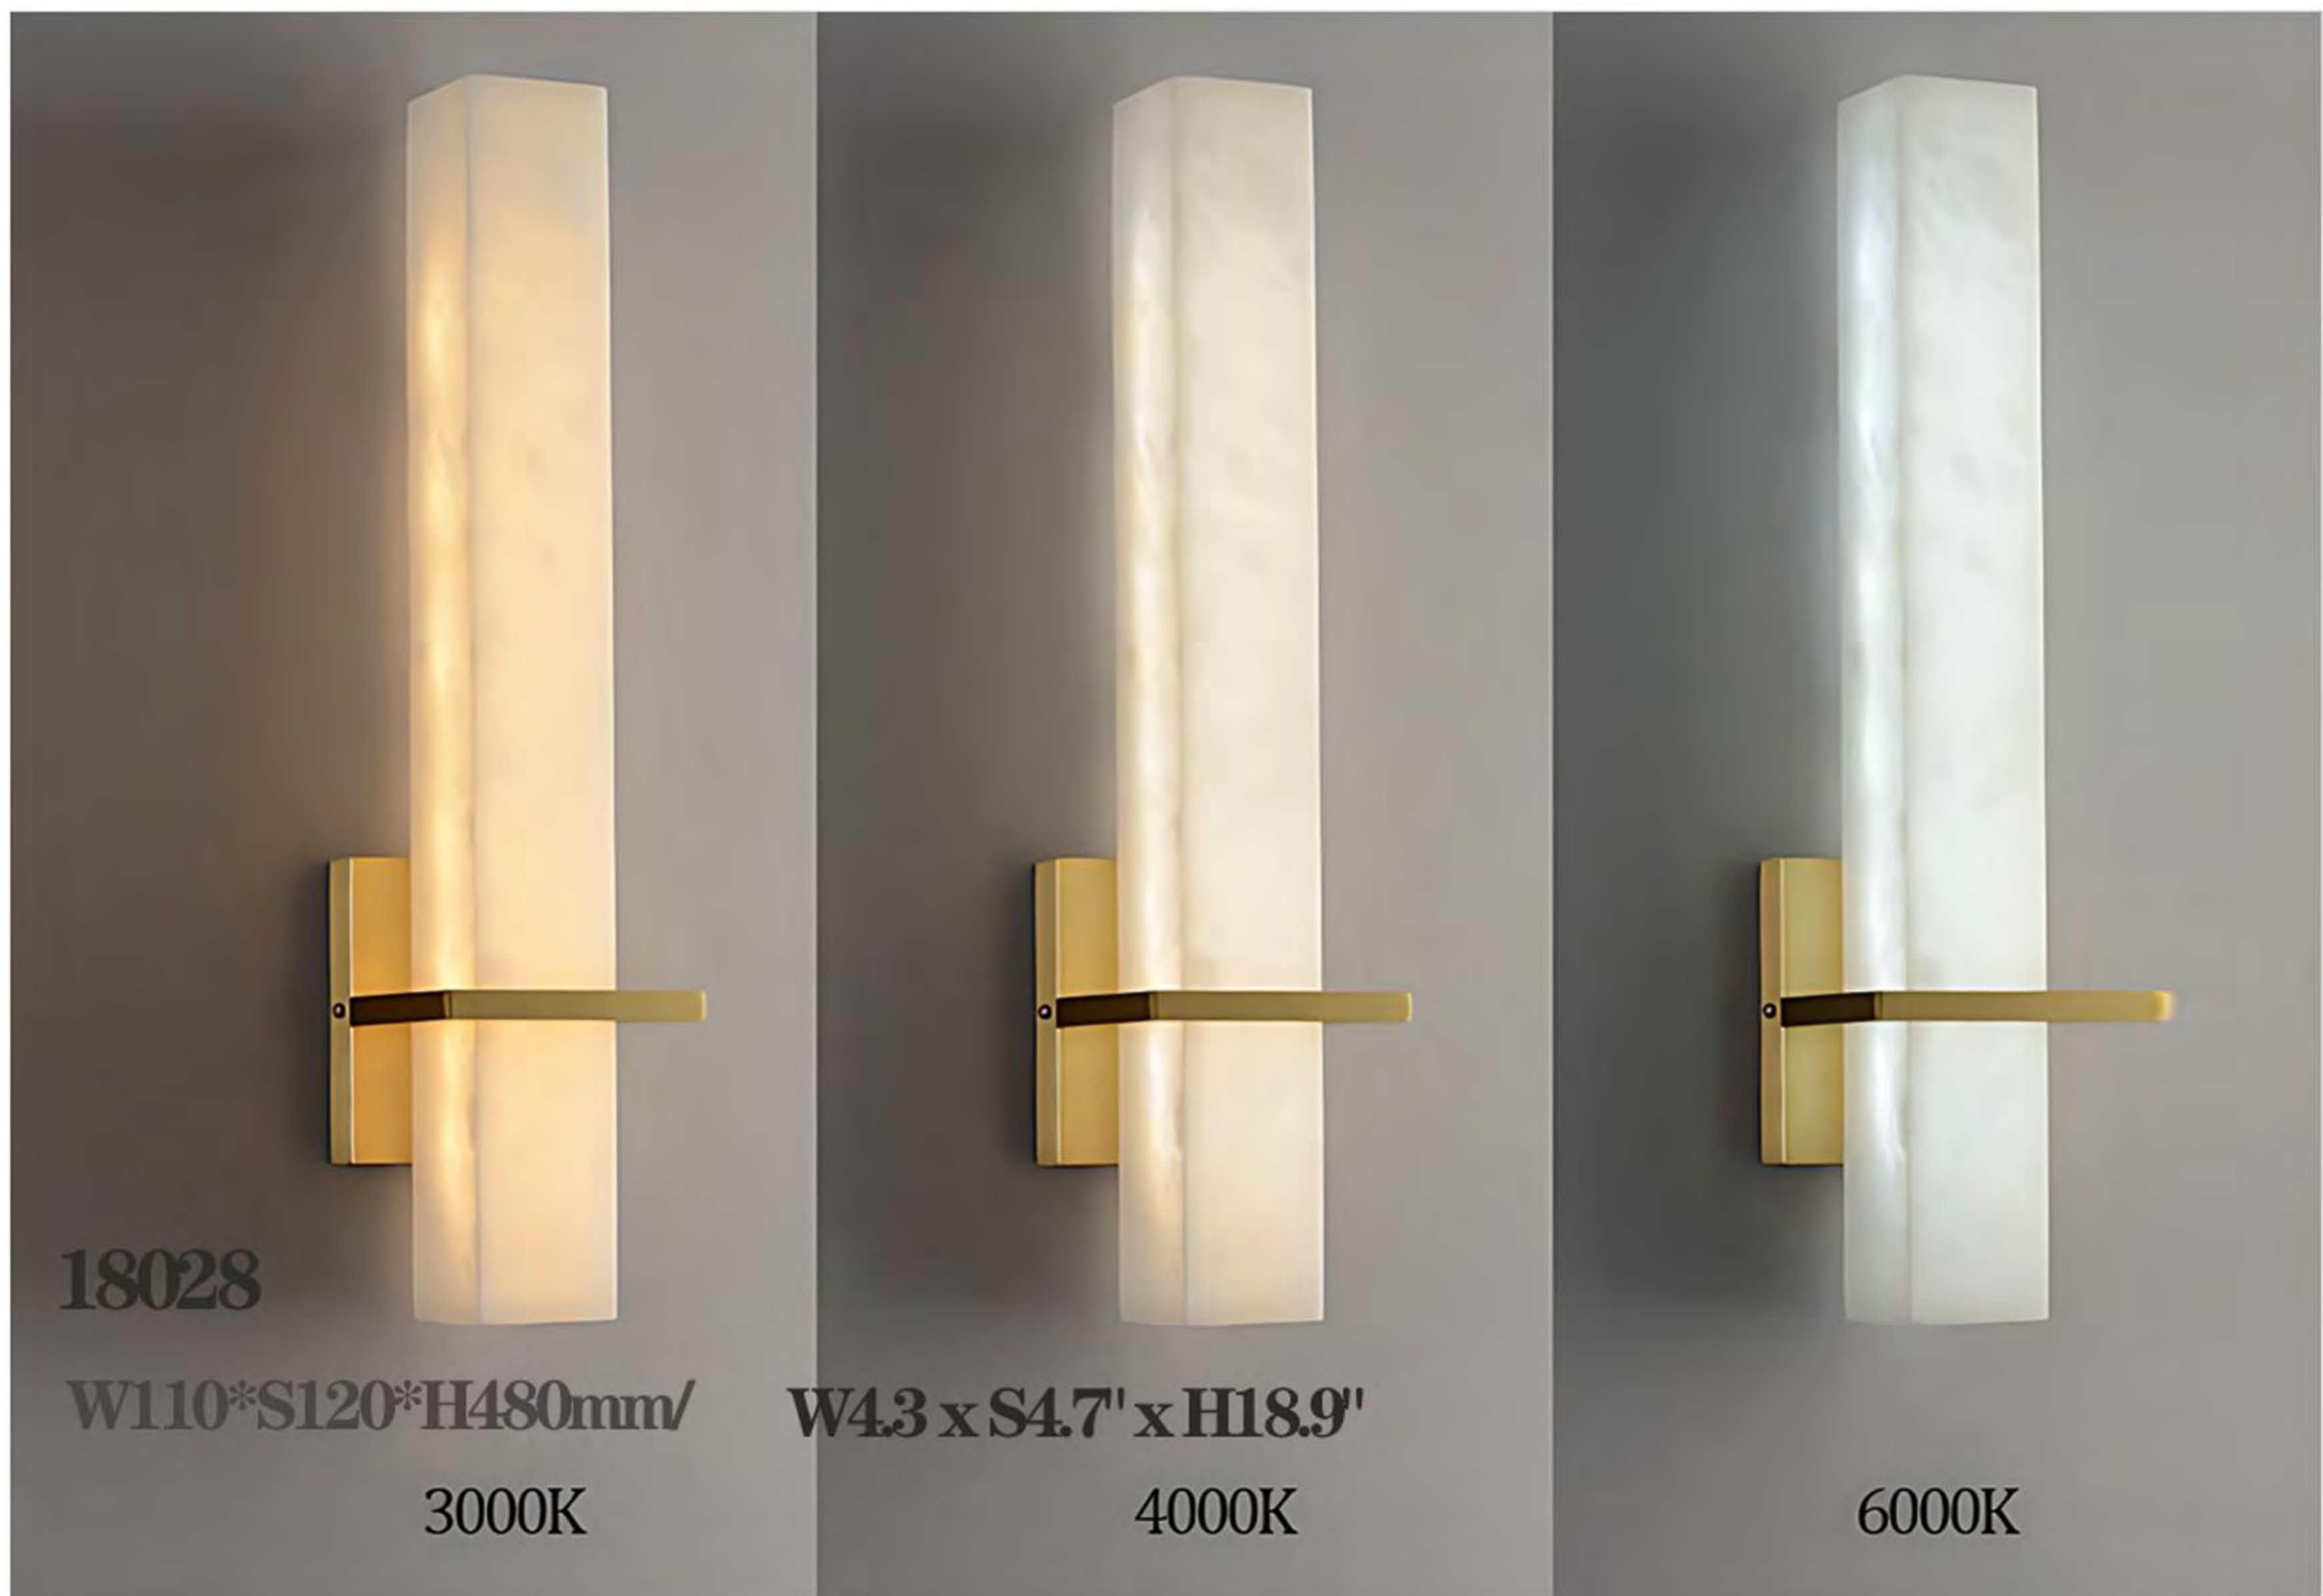

18015

DIMENSIONS:

W60*S40*H650mm

W2.4' x S1.6' x H25.6'

18055

18055/500

DIMENSIONS:

W103*S60*H500

W4.1" x S2.4" x H19.7"

LESS IS MORE

every line every detail every material is every elegant seemingly random but actually not random.

▲
GOLD

▲
BLACK

18021

DIMENSIONS:

W90*S150*H360mm

W3.5' x S5.9' x H14"

18028

W110*S120*H480mm/

3000K

W4.3 x S4.7' x H18.9'

4000K

6000K

18068Gold