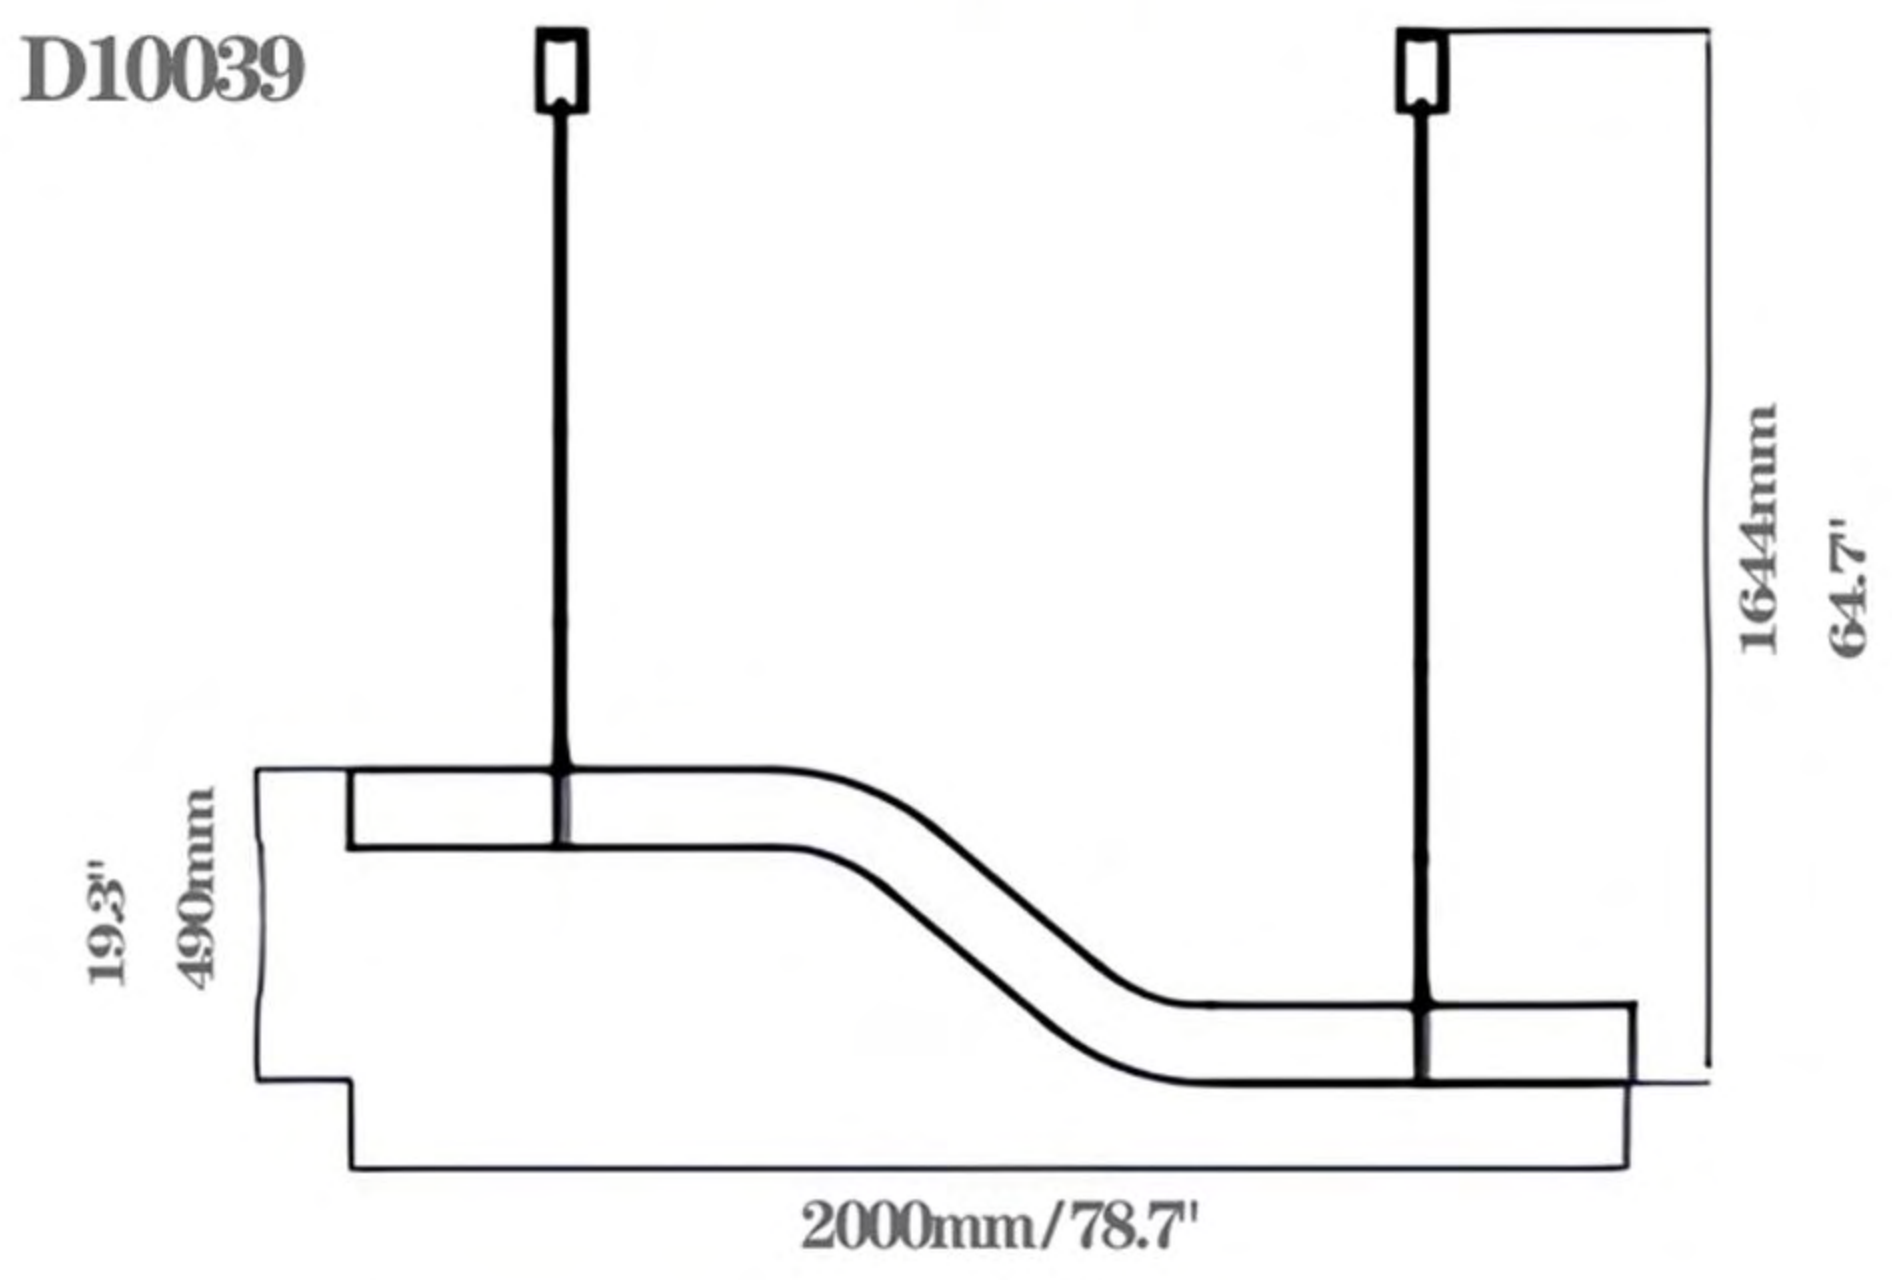

Material:
Alabaster+Iron

10039A
DIMENSIONS:

L1500*W100*H314mm
L59' x W3.9' x H12.4'

10039C
DIMENSIONS:

L1500*W100*H595mm
L59' x W3.9' x H23.4'

10039D
DIMENSIONS:

L2000*W100*H490mm
L78.7' x W3.9' x H19.3'

SIZE:
120cm

Brass Ceiling Rose

High: 1000mm/39.4"
The hang wire can be adjusted

Natural Alabaster

D1200mm/47.2"

10029

DIMENSIONS:

D2.4" x H31.5" / D60*L800mm

D3.1" x H39.4" / D80*L1000mm