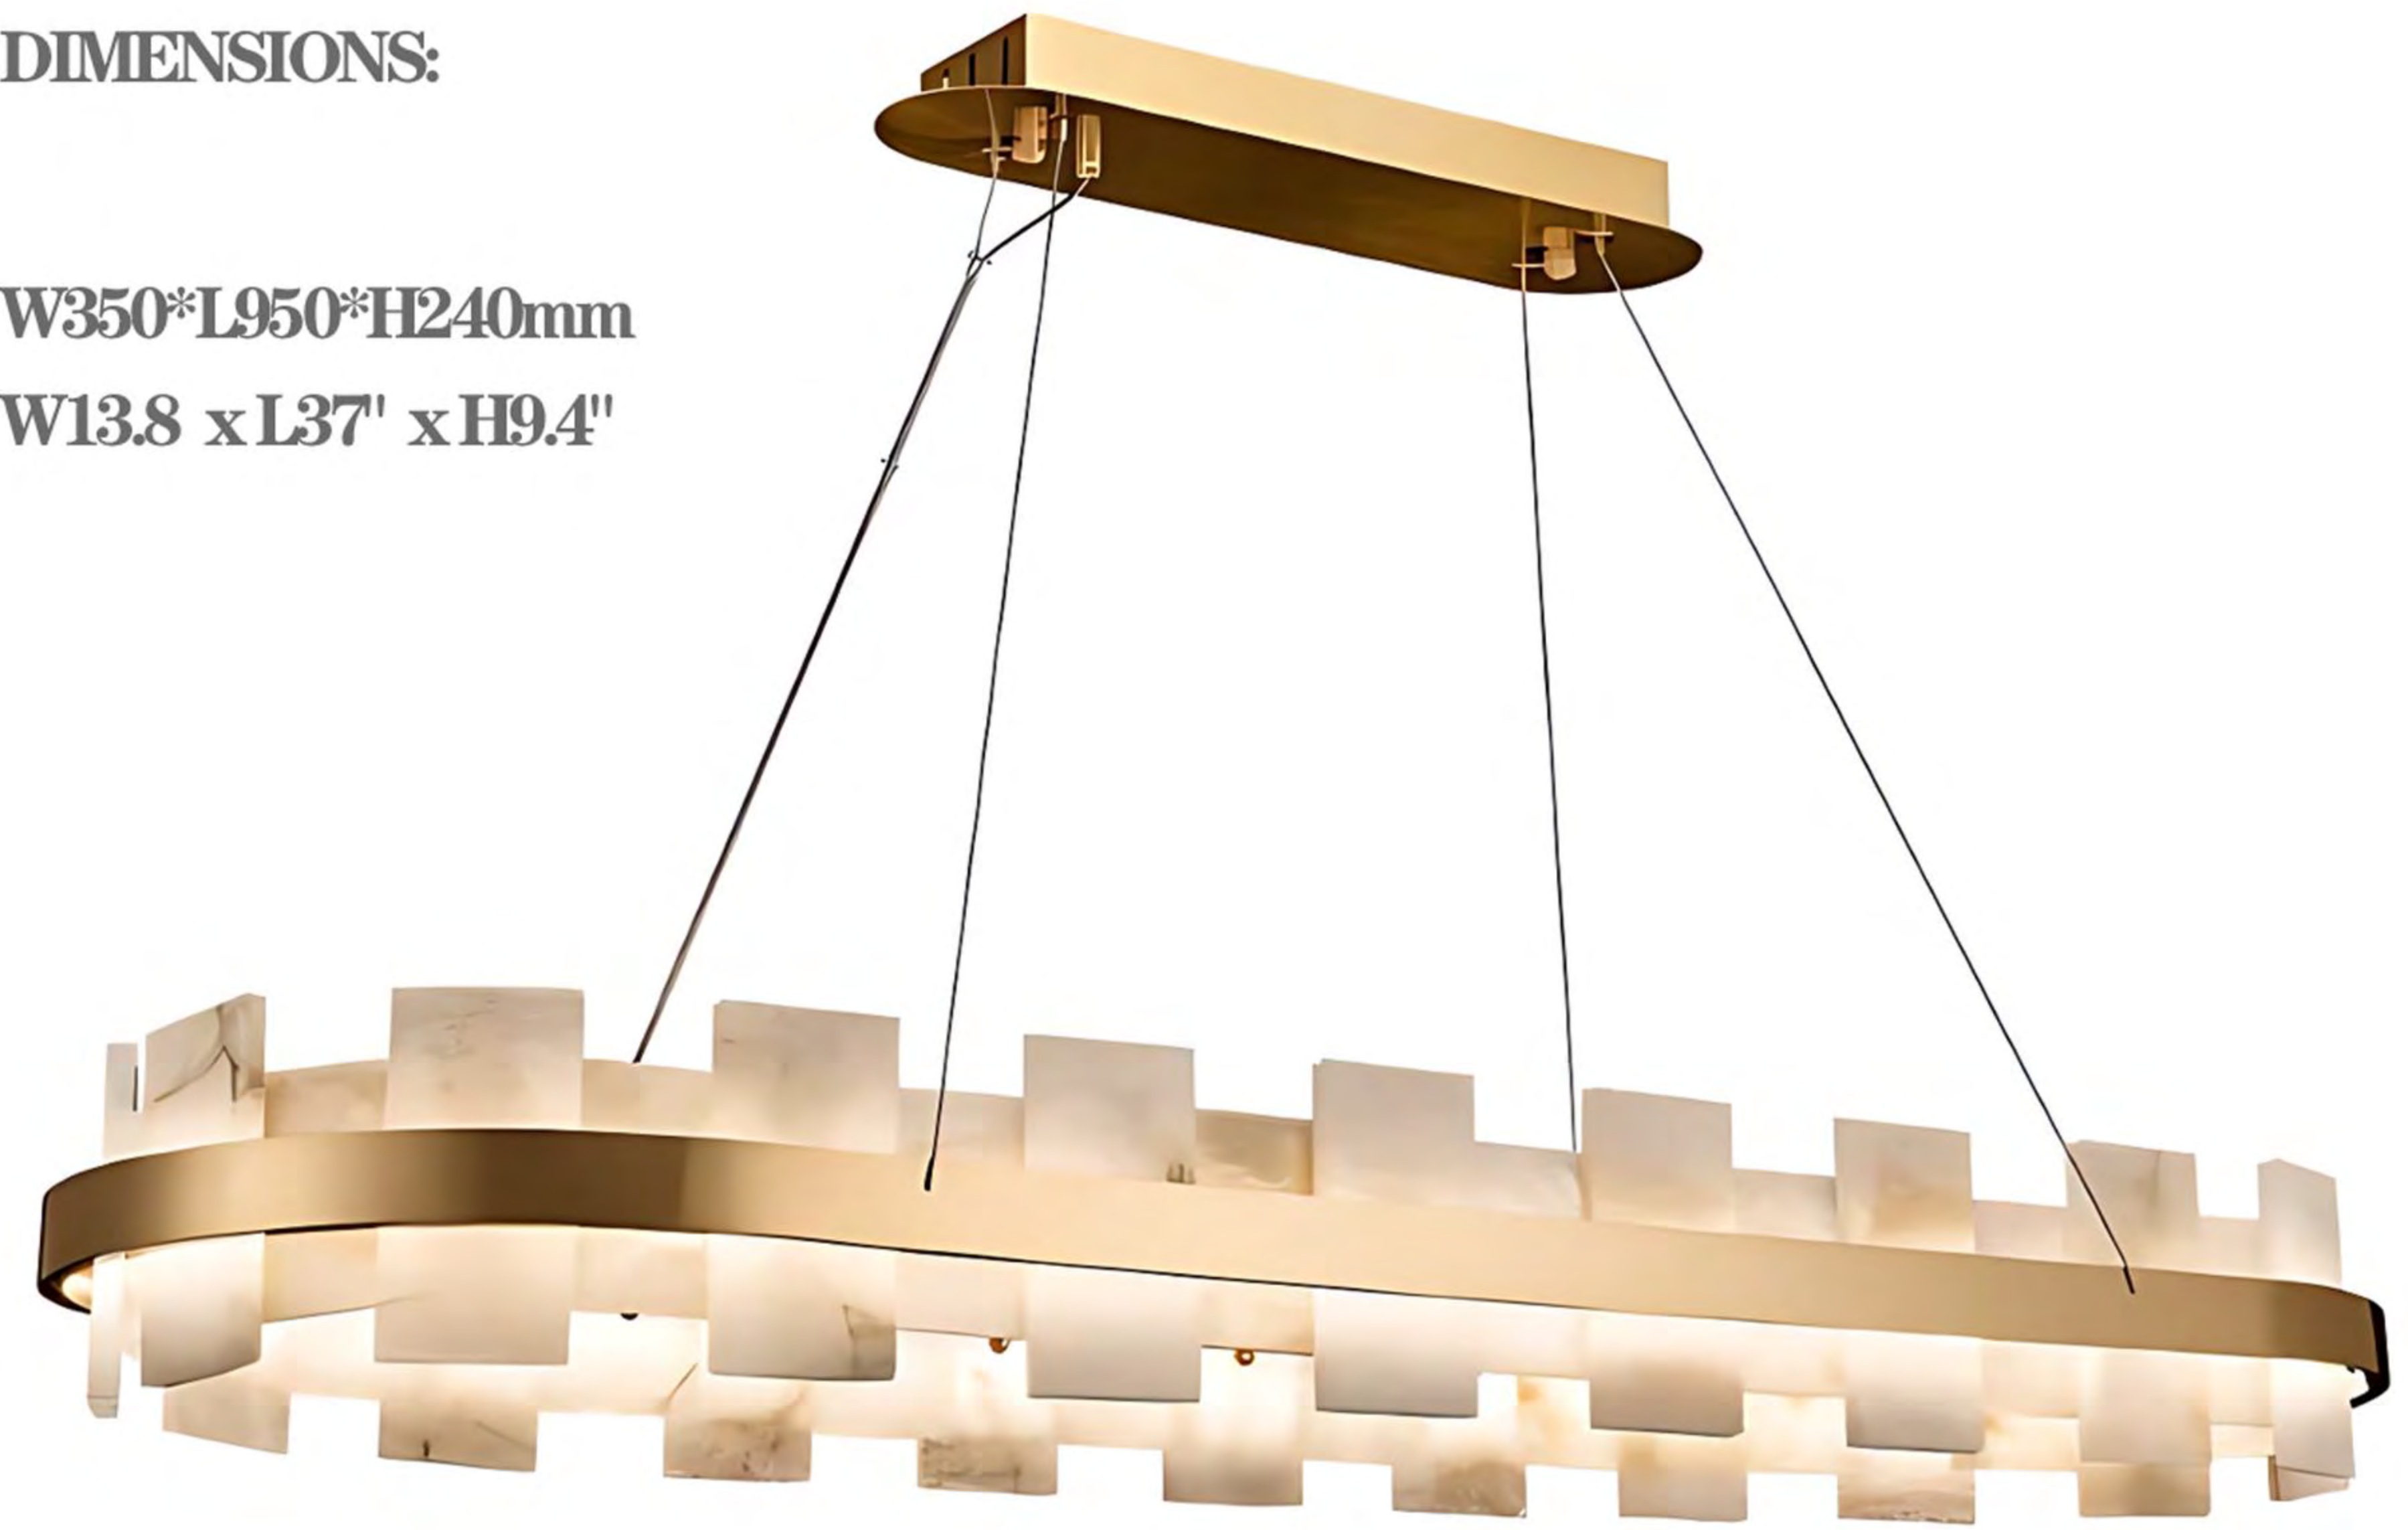

D31.5"*H3.9"

NATURAL ALABASTER

ALABASTER IS A NATURAL STONE MATERIAL.
ALABASTER IS ONE-OF-A-KIND

10010L

DIMENSIONS:

31.5" x 4.7"/D800 x H120mm

10010S

DIMENSIONS:

23.6" x 4.7"/D600 x H120mm

10011 Oval

DIMENSIONS:

W350*L950*H240mm

W13.8 x L37" x H9.4"

10020/10L

D1000*H280mm

D39.4" x 11"

TURN ON

10020/10+6L

D1000+D600 x H450mm

D39.4"+D23.6" x D11"

TURN ON

10059

17.7" / 450mm

31.5" / 800mm

23.6" / 600mm

39.4" / 1000mm

NHB

10003/600

**D600*H140mm
D23.6"*H5.5"**

10003/800+450

**D800*H450mm
D31.5"*H17.7"**

SIMPLE AND DELICATE LAMPS AND LANTERNS