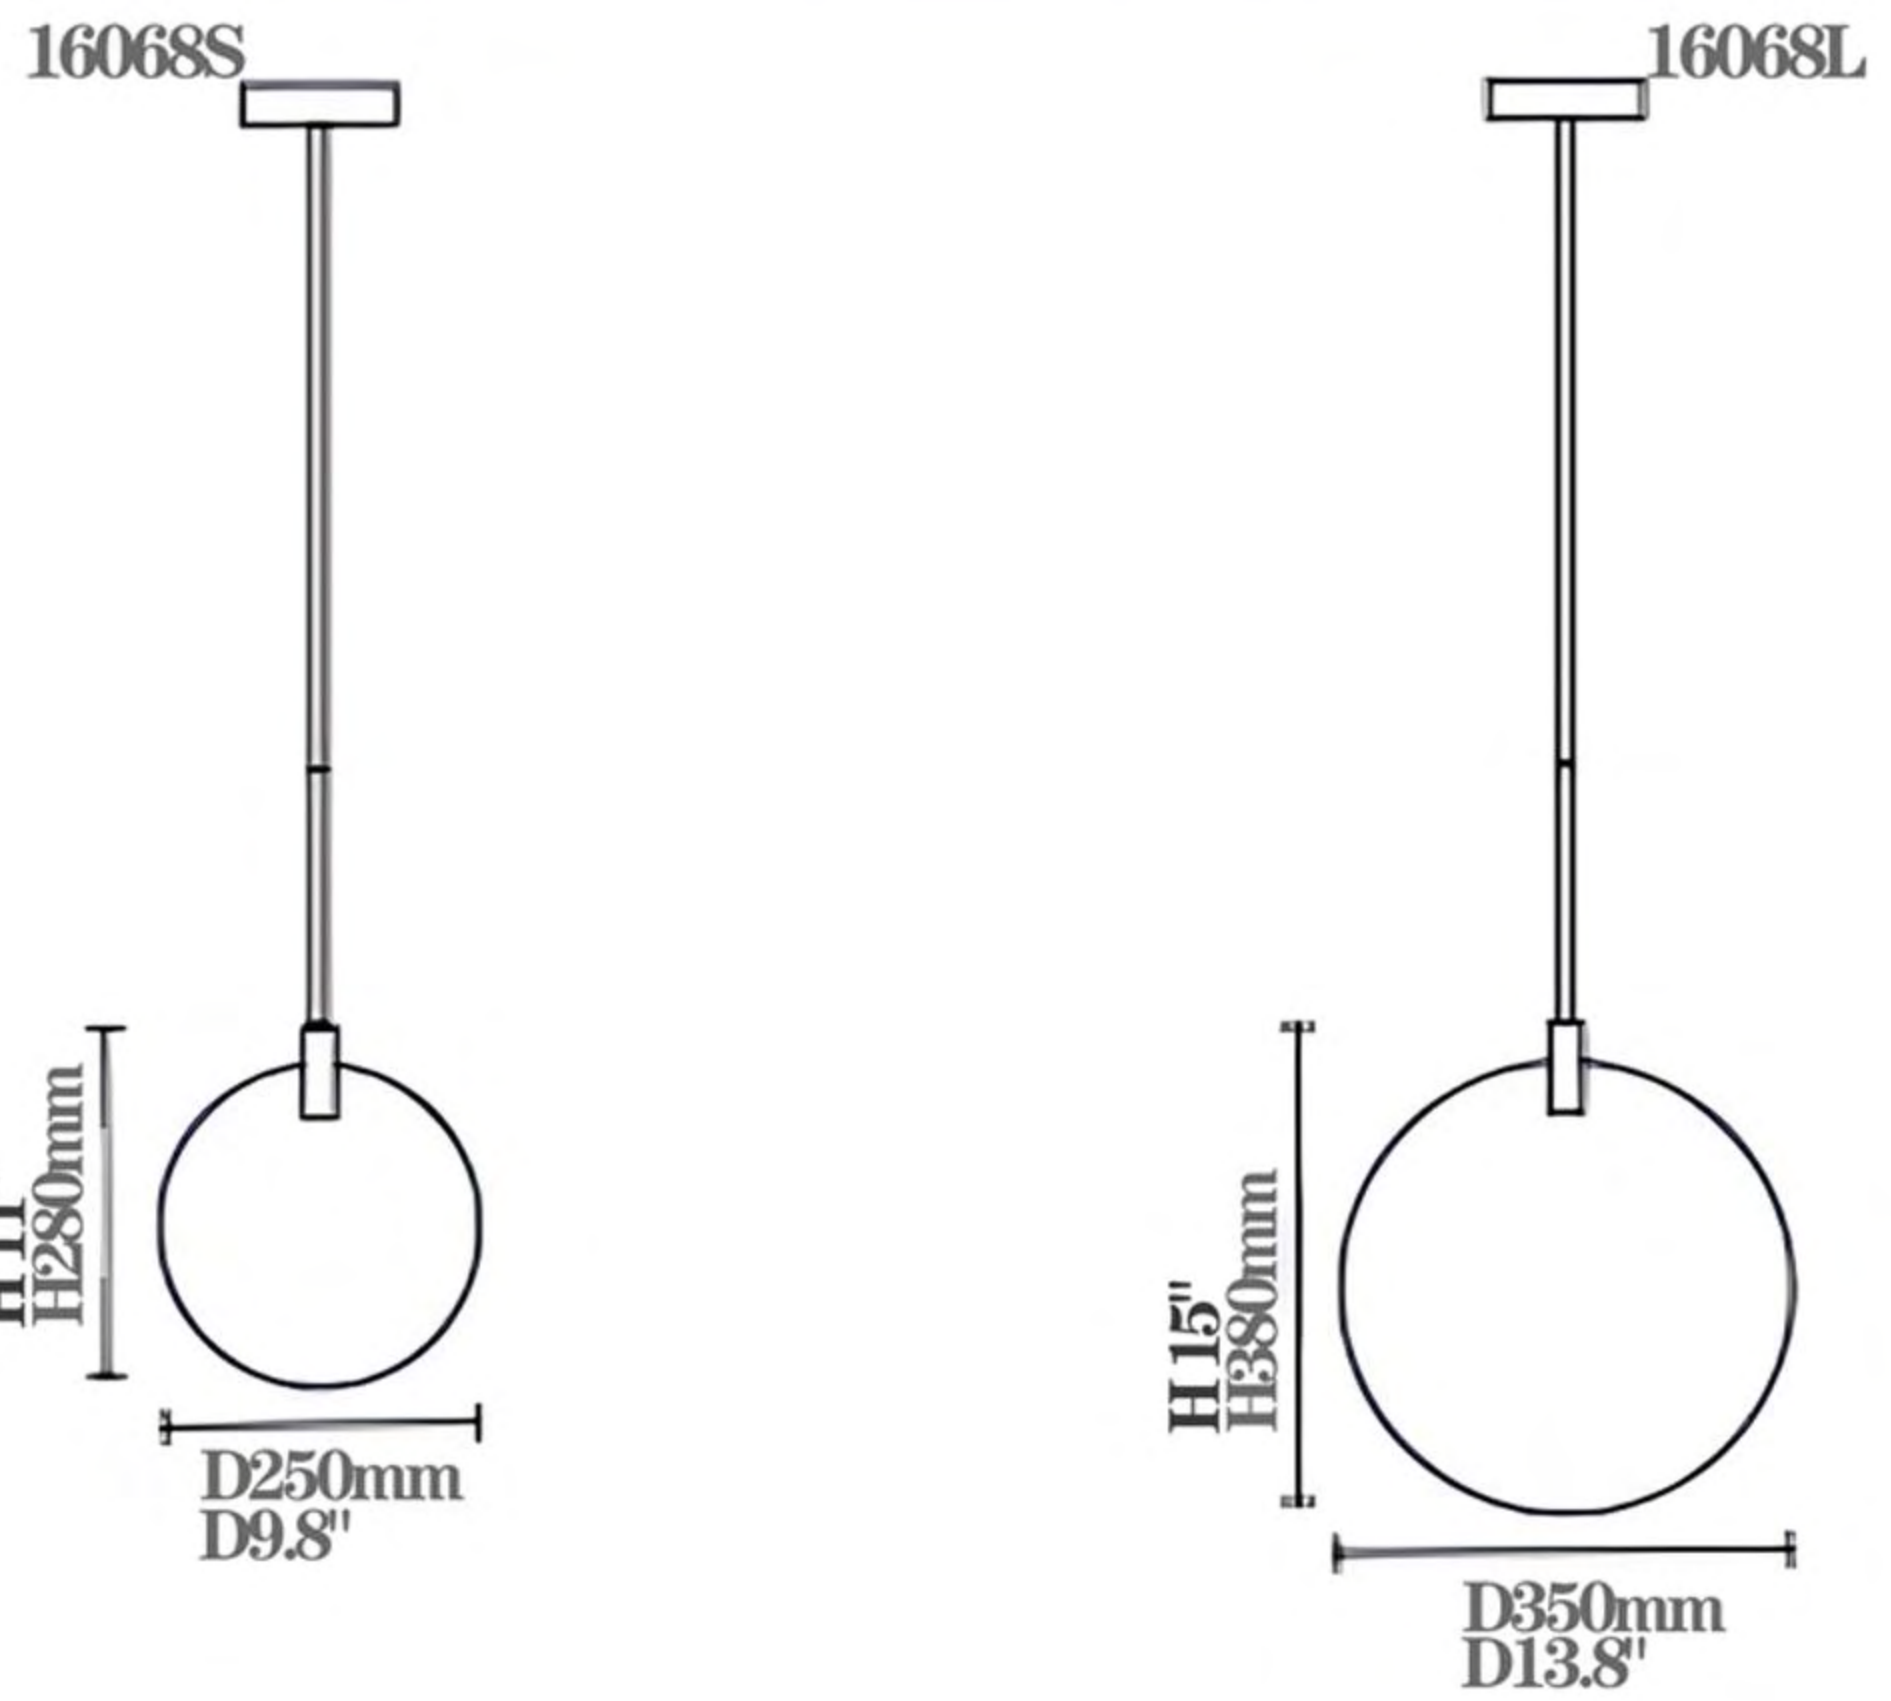

18075/140

18075/120

• Gold

Material : Stainless steel+Alabaster

10055

DIMENSIONS: 5.9" / 15cm

15.7" / 40cm

23.6" / 60cm

D150*H170mm
D5.9'*H6.7"

D130*H150mm
D5.1'*H5.9"

16016

D150mm
D5.9"

D120mm
D4.7"

16007 D100*H200mm
D3.9'*H7.9"

D100*H260mm
D3.9'*H10.2"

D100*H280mm
D3.9'*H11"

10036

16068/12L

DIMENSIONS:

D600*H2000mm
D23.6'xH78"

9.8"/250mm (Each)
13.8"/350mm (Each)

jade belt

jade belt

Inspired by Oriental Ping An buckle, the modern design is presented with high-quality jade.

NEW ORIENTAL

ESTHETICS
THE ART OF PENETRATING INTO THE SCULPTURES

16068/12L

DIMENSIONS:

D600*H2000mm

D23.6"xH78"

9.8"/250mm (Each)

+
13.8"/350mm (Each)