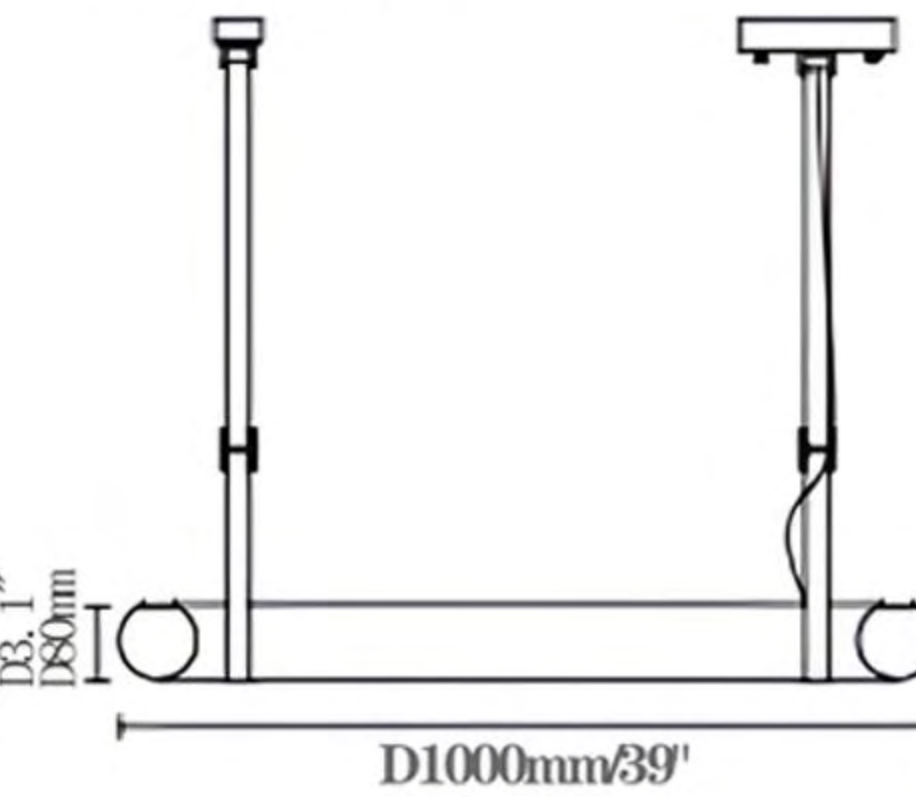

Brass Ceiling Rose

High: 1000mm/39.4"
The hang wire can be adjusted

Natural Alabaster

D1200mm/47.2"

10029

DIMENSIONS:

D2.4" x H31.5" / D60*L800mm

D3.1" x H39.4" / D80*L1000mm

10027A

DIMENSIONS:

D70*530cm
D2.8' x 20.9'

10027B

DIMENSIONS:

D70*680cm
D2.8' x 26.8'

10027C

DIMENSIONS:

Excellent marble material, like clouds hanging from the sky, surrounds the blueprint of life.

Cloud Atlas

10038/600
D600mm/23.6"

10038/900
D900mm/35.4"

10038/800
D800mm/31.5"

10038/1000
D1000MM/39"

●+● Gold+Alabaster

Material: Copper + Alabaster

10038

39" / 100cm

20" / 50cm

32" / 80cm

10038

D600mm/D23.6"

D19.7' x S3.1' / D500 x S80mm