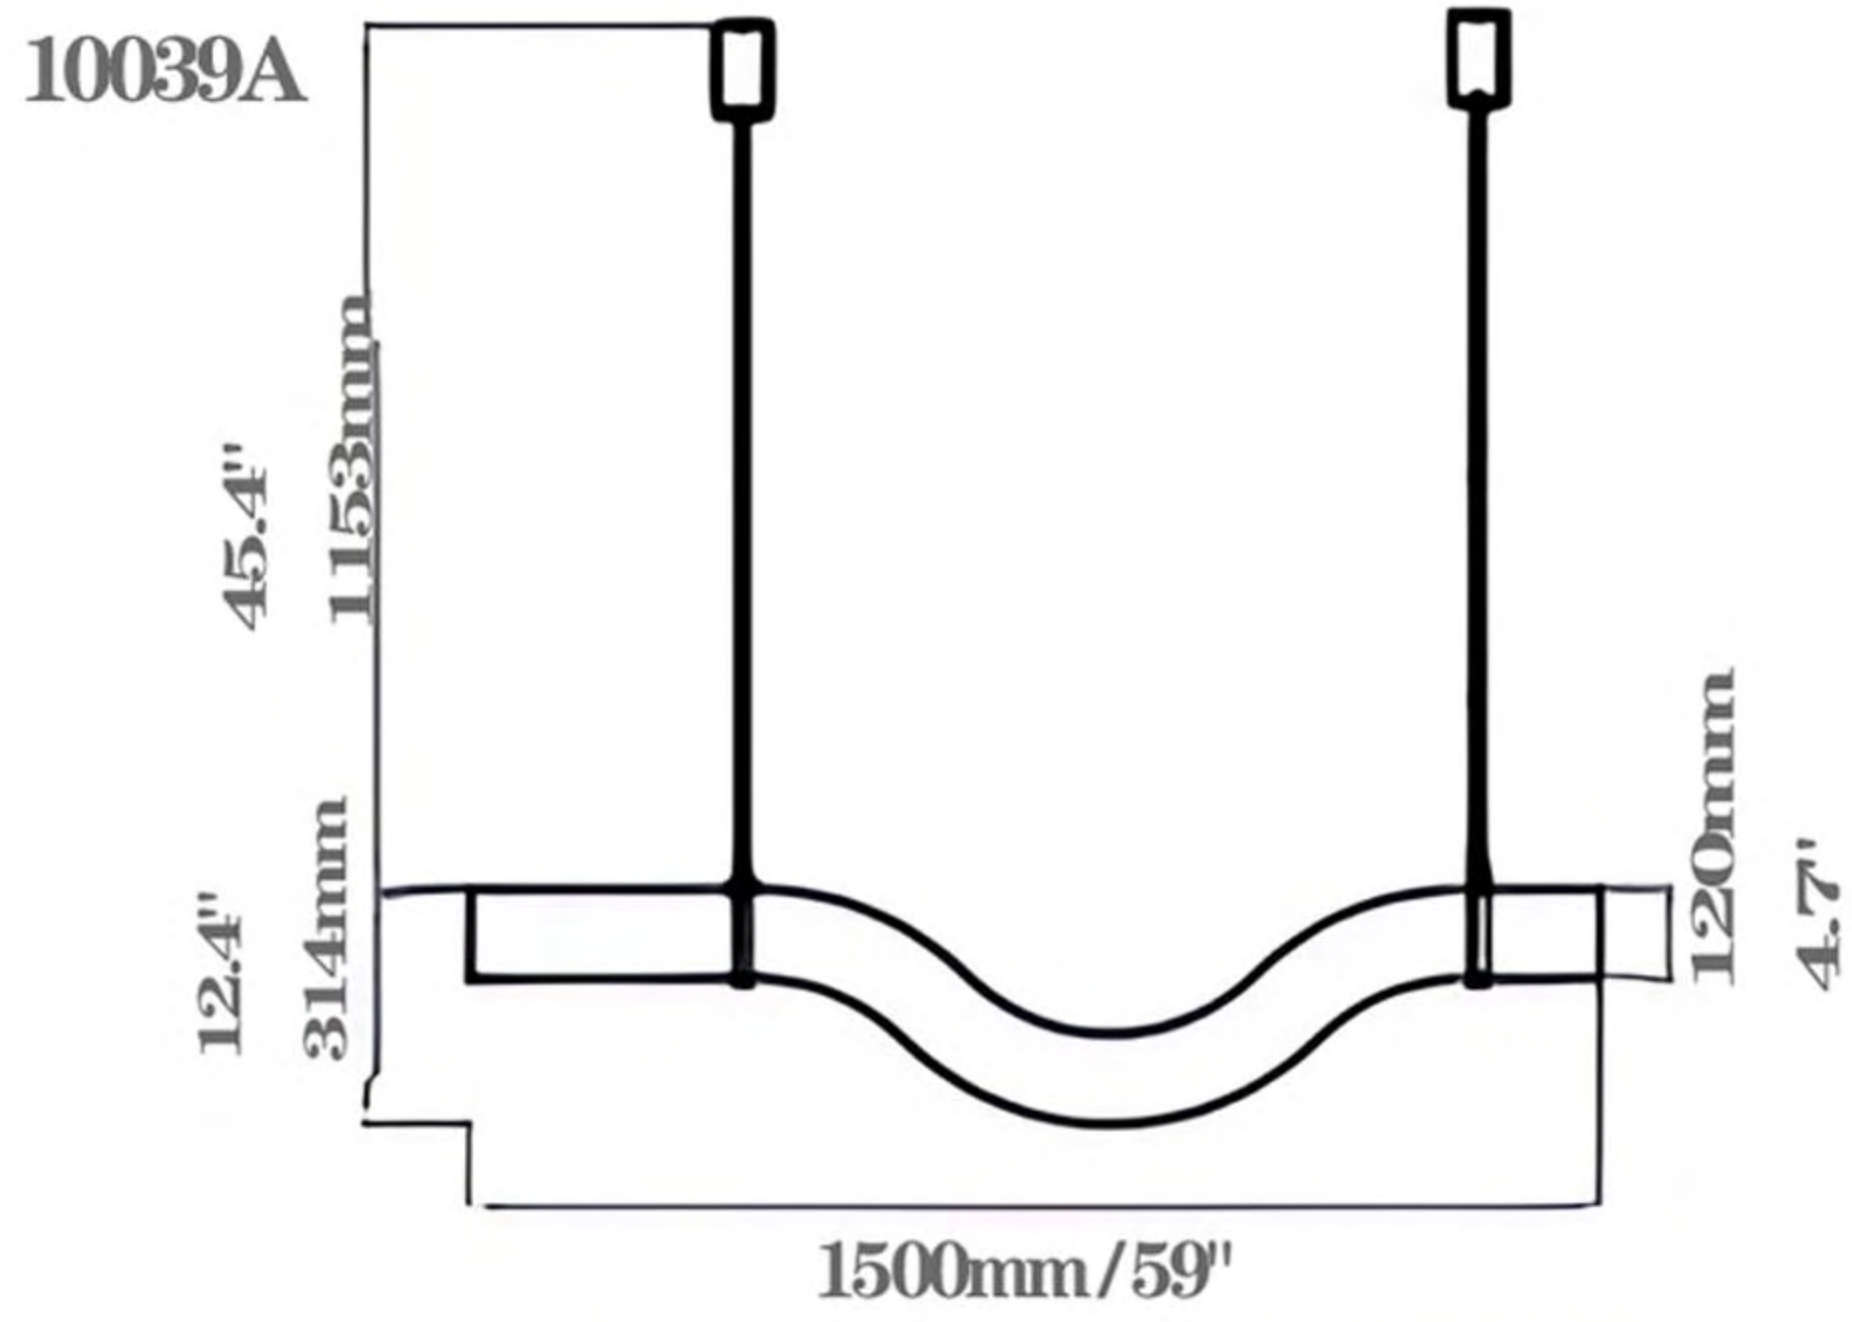

Material:
Alabaster+Iron

10039A
DIMENSIONS:

L1500*W100*H314mm
L59' x W3.9' x H12.4'

10039C
DIMENSIONS:

L1500*W100*H595mm
L59' x W3.9' x H23.4'

10039D
DIMENSIONS:

L2000*W100*H490mm
L78.7' x W3.9' x H19.3'

SIZE:
120cm

Brass Ceiling Rose

High: 1000mm/39.4"
The hang wire can be adjusted

Natural Alabaster

D1200mm/47.2"

10029

DIMENSIONS:

D2.4" x H31.5" / D60*L800mm

D3.1" x H39.4" / D80*L1000mm

D3.9" x H47.2" / D100*L1200mm

D3.9" x H59" / D100*L1500mm

18023S

W2.4" x S3.3" x H11.8" / W60* S85* H300mm

18023M

W2.4" x S3.3" x H15.7" / W60* S85* H400mm

18023L

W2.4" x S3.3" x H23.6" / W60* S85* H600mm