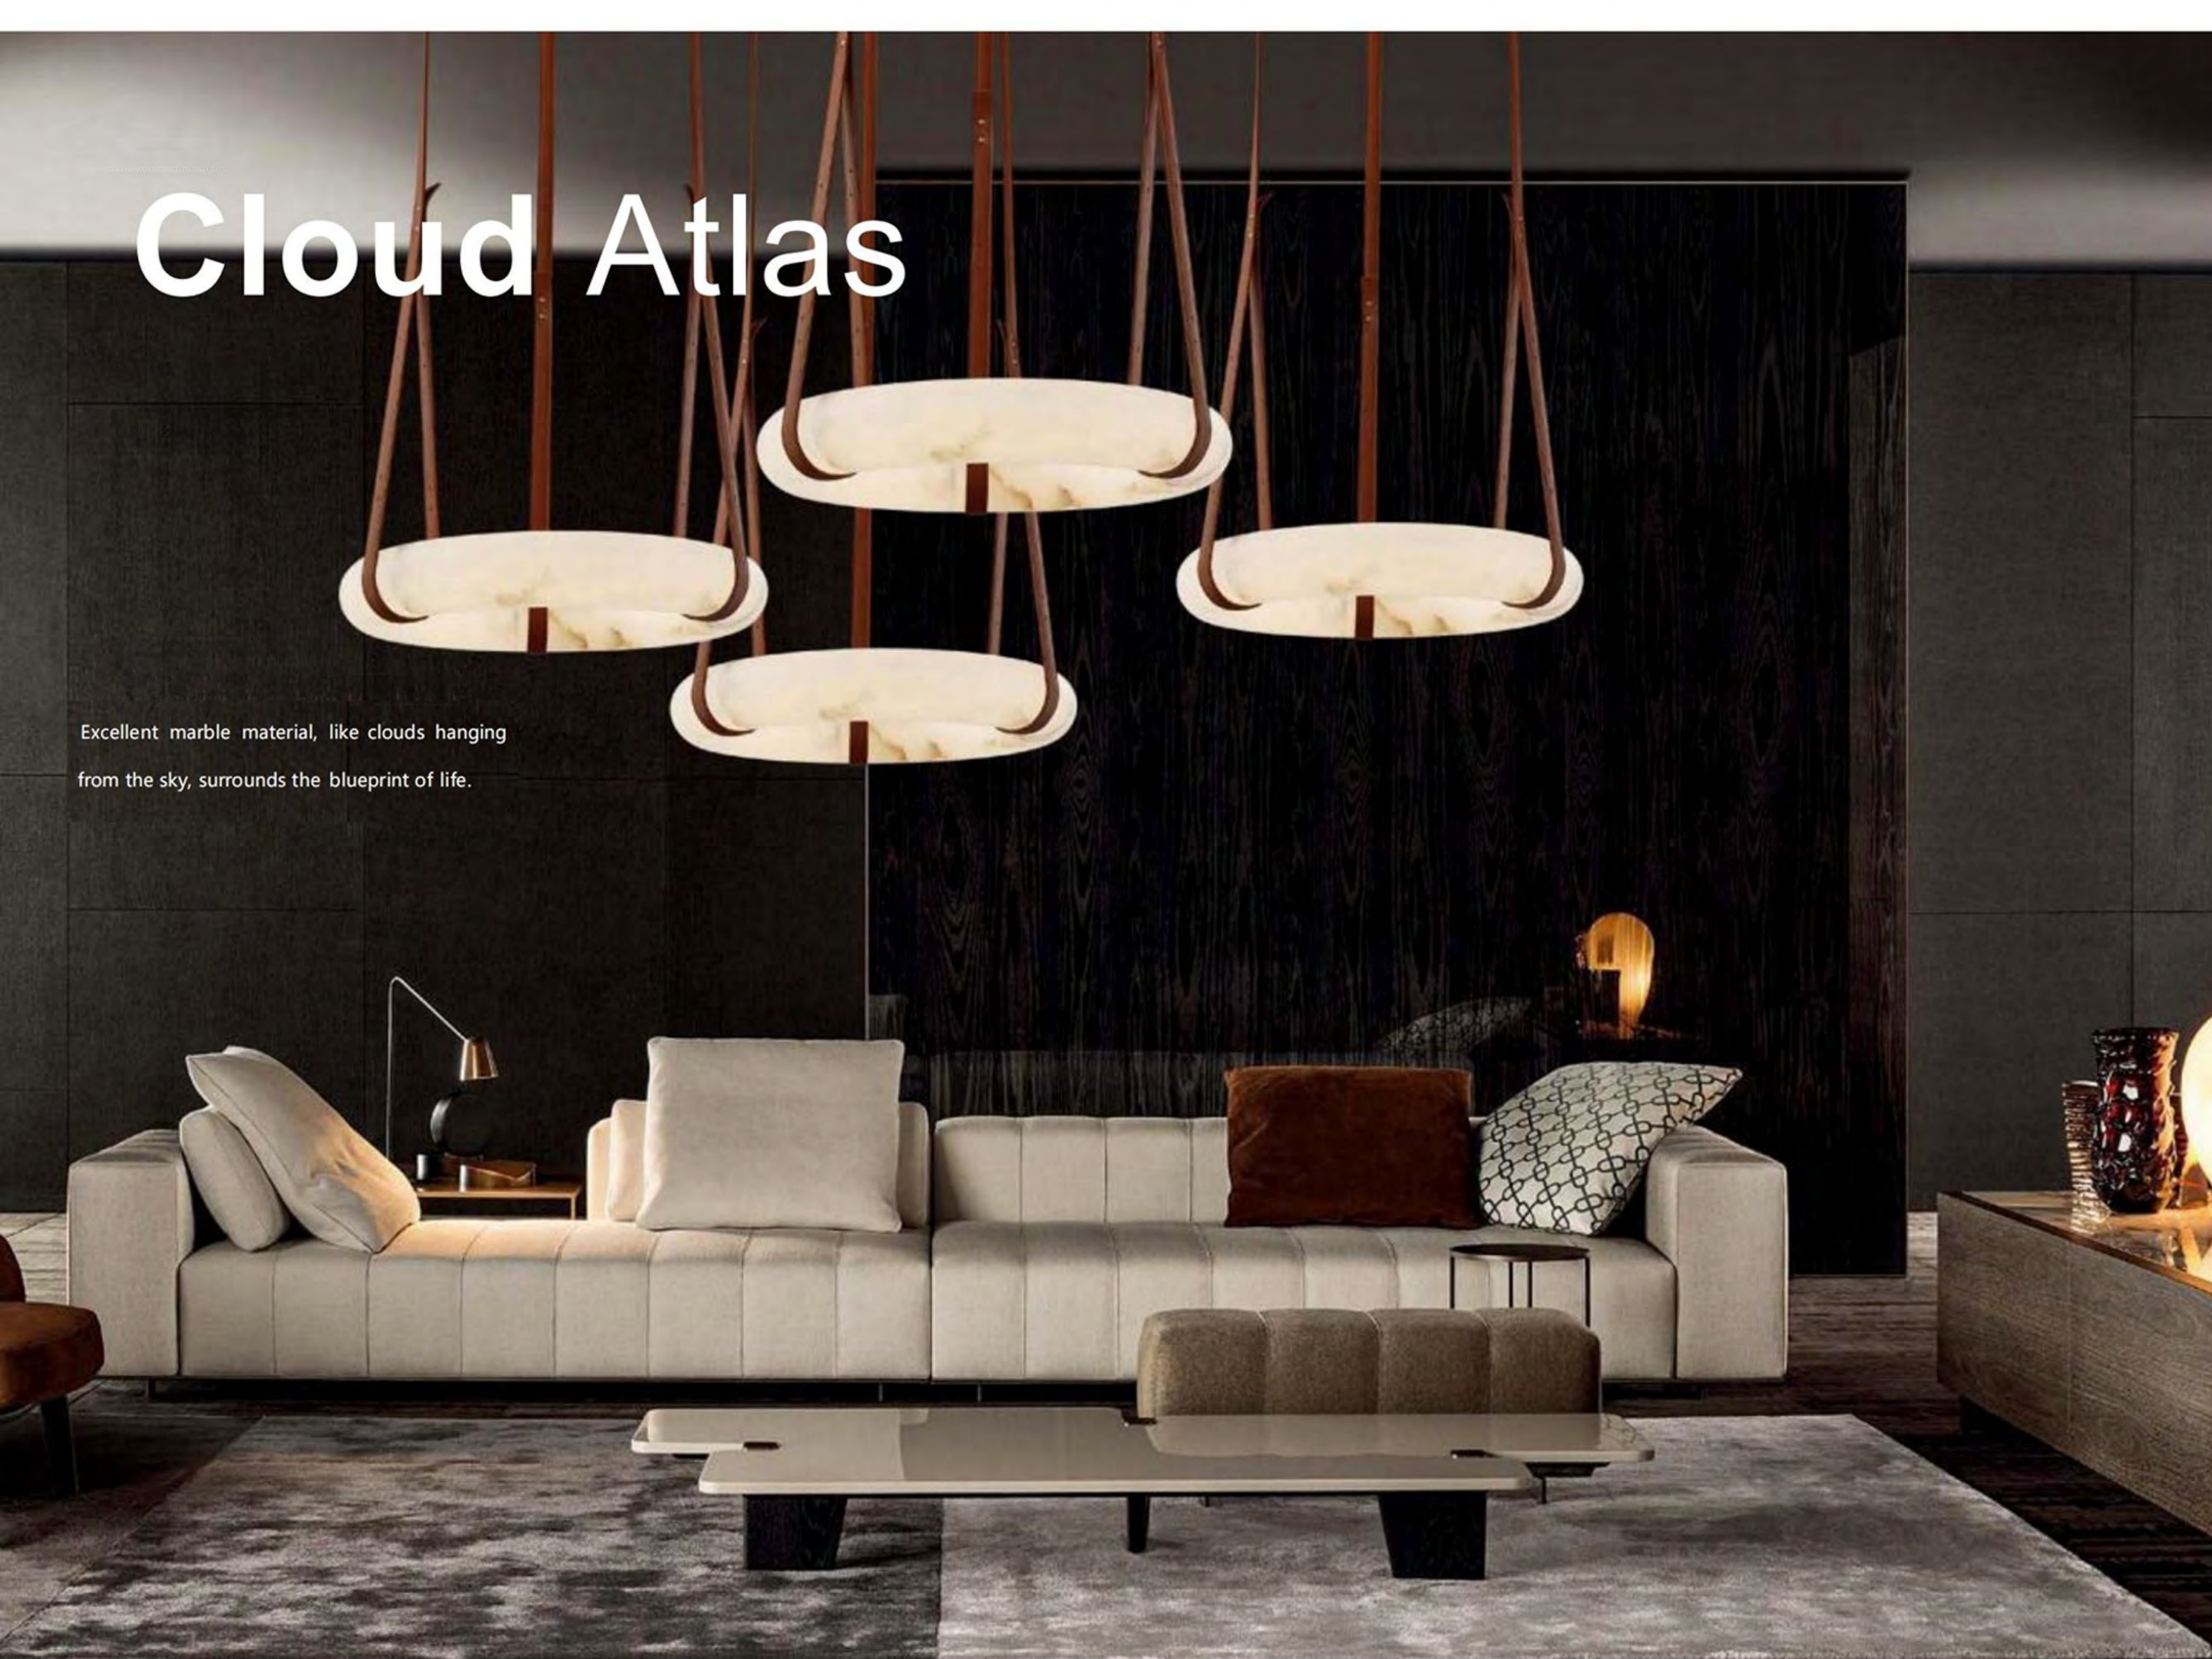

Cloud Atlas

Excellent marble material, like clouds hanging from the sky, surrounds the blueprint of life.