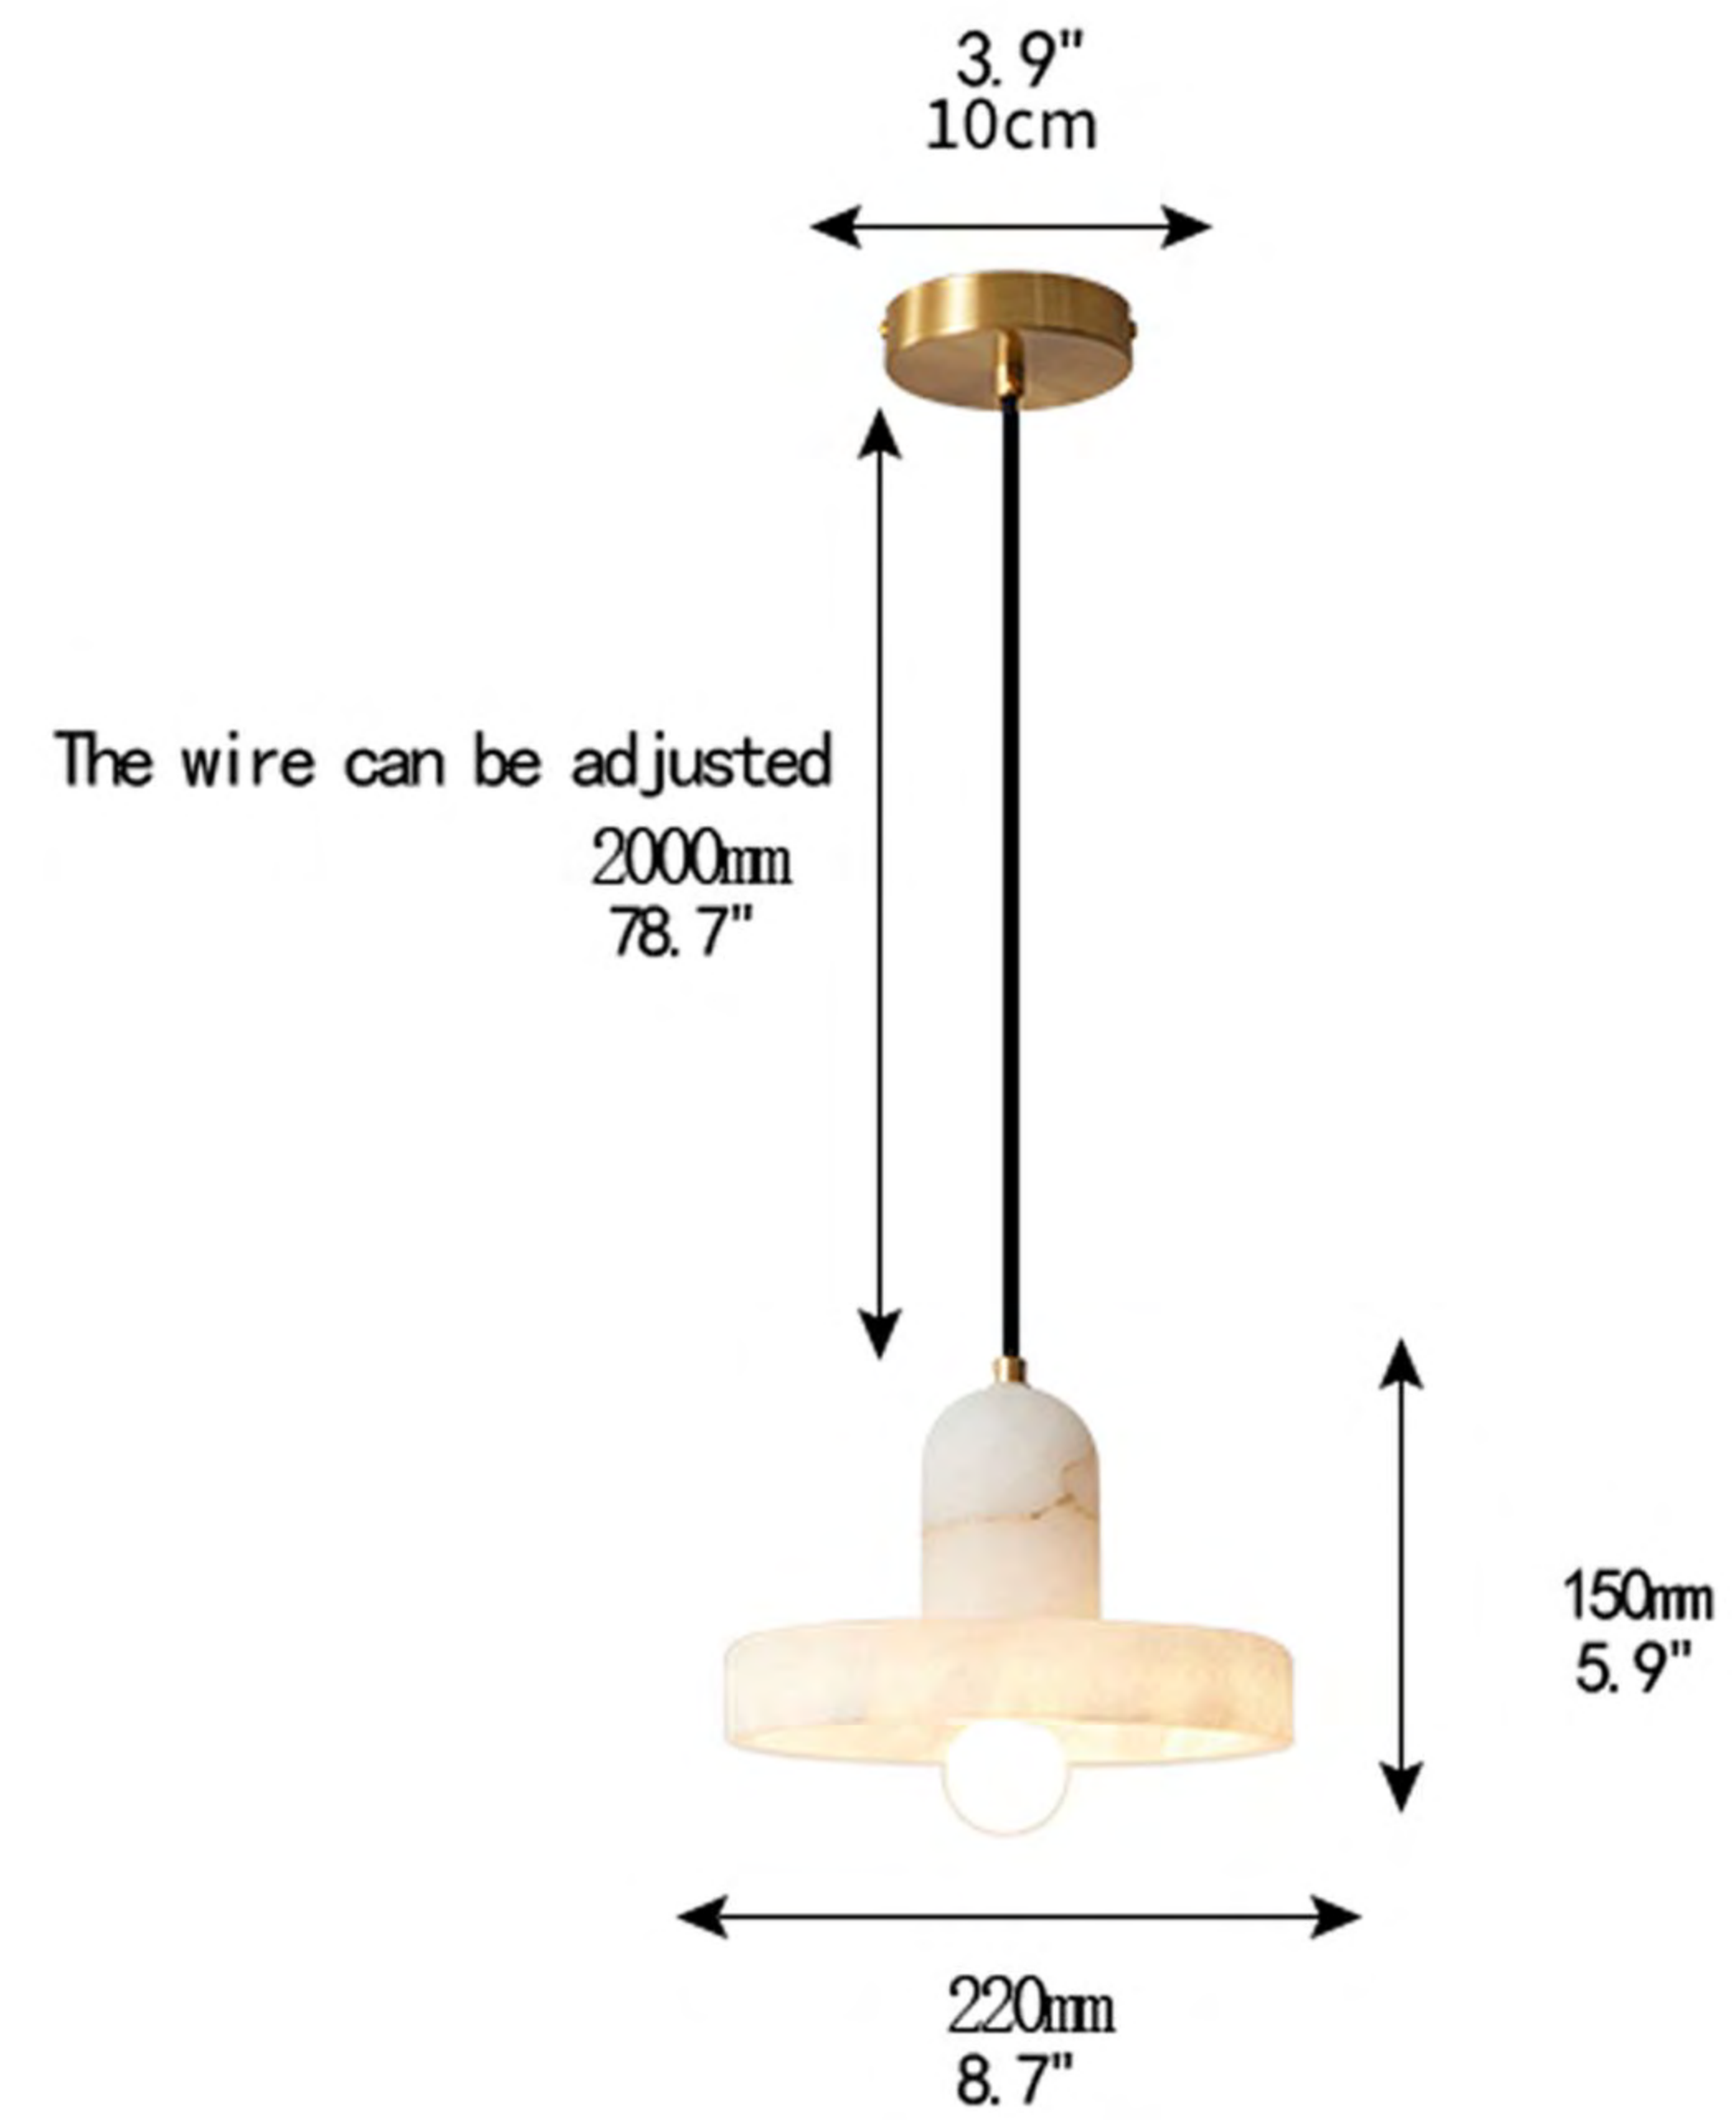

NEW ORIENTAL

ESTHETICS
THE ART OF PENETRATING INTO THE SCULPTURES

16068/12L

DIMENSIONS:

D600*H2000mm

D23.6"xH78"

9.8"/250mm (Each)

+
13.8"/350mm (Each)

Material: Iron+Alabaster+Marble

BLANDENBURG
LAMP

6000K

4500K

3000K

10016A

DIMENSIONS:

7.1"*4.7"/D180*120mm