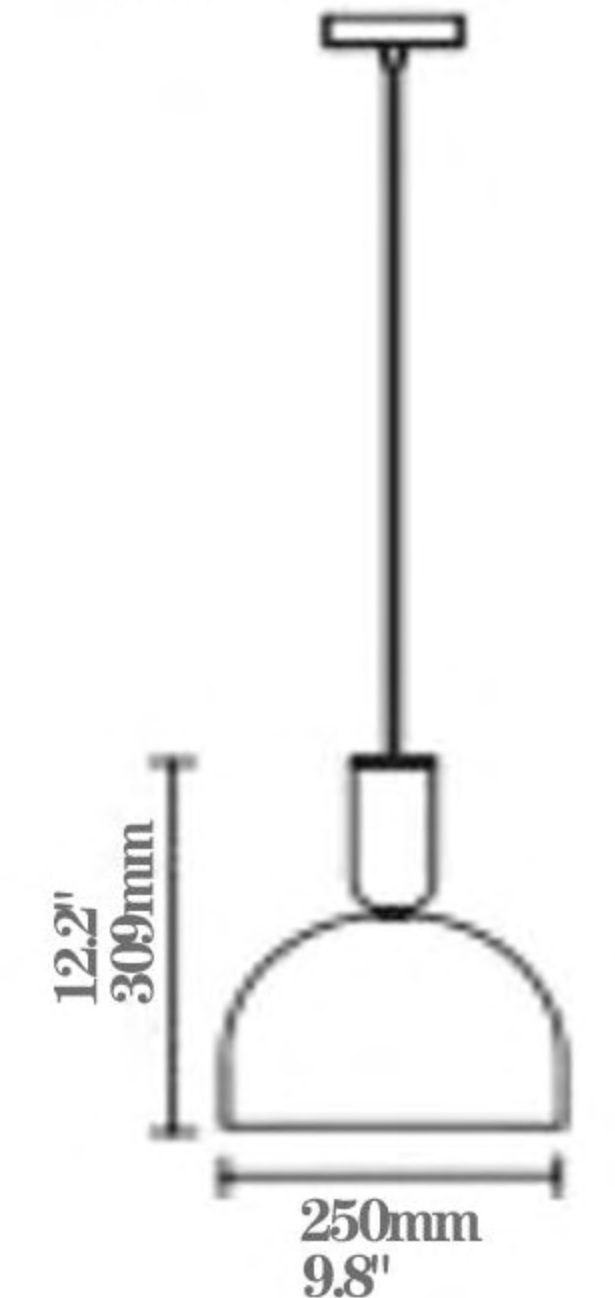

16025

Dance chapter

When the party reached the fourth chapter, all the skirts swayed and flared.

Dance chapter

16025S

16025L

• + Black + Marble

Material: Iron+Alabaster+Marble