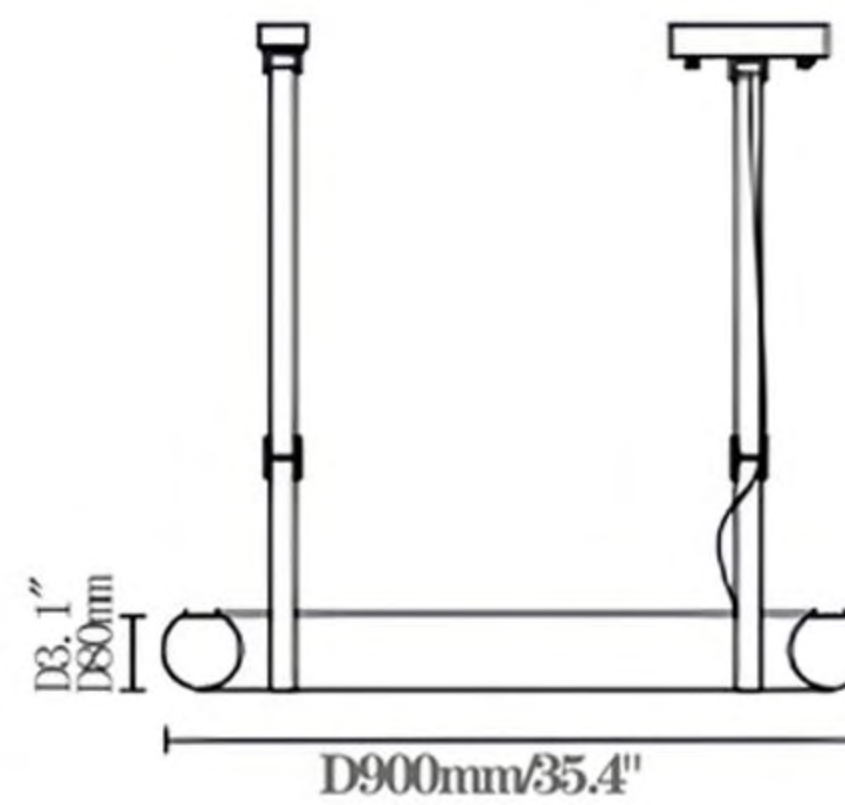

D3.9" x H47.2" / D100*L1200mm

D3.9" x H59" / D100*L1500mm

18023S

W2.4" x S3.3" x H11.8" / W60* S85* H300mm

18023M

W2.4" x S3.3" x H15.7" / W60* S85* H400mm

18023L

W2.4" x S3.3" x H23.6" / W60* S85* H600mm

10027A

DIMENSIONS:

D70*530cm
D2.8' x 20.9'

10027B

DIMENSIONS:

D70*680cm
D2.8' x 26.8'

10027C

DIMENSIONS:

Excellent marble material, like clouds hanging from the sky, surrounds the blueprint of life.

Cloud Atlas

10038/600
D600mm/23.6"

10038/900
D900mm/35.4"

10038/800
D800mm/31.5"

10038/1000
D1000MM/39"

●+● Gold+Alabaster

Material: Copper + Alabaster

10038

39" / 100cm

20" / 50cm

32" / 80cm

10038

D600mm/D23.6"

D19.7' x S3.1' / D500 x S80mm