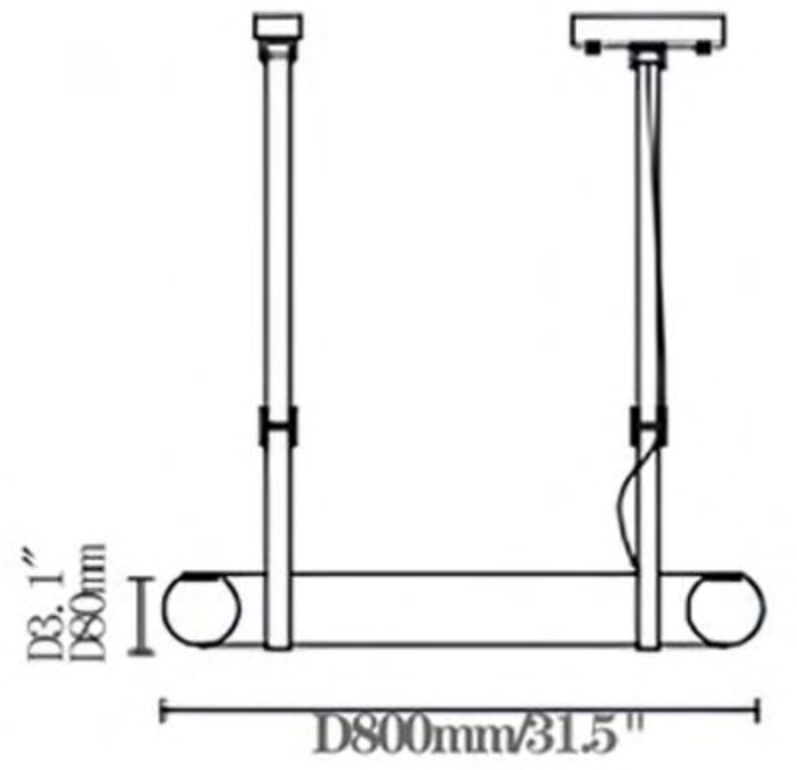

10027A

DIMENSIONS:

D70*530cm
D2.8' x 20.9'

10027B

DIMENSIONS:

D70*680cm
D2.8' x 26.8'

10027C

DIMENSIONS:

Size: L340*W180*S150MM
L13.4"*W7.1"*S5.9"

1800-3L

Size: L520*W180*S150MM
L20.5"*W7.1"*S5.9"

Color: Black + White

Material: Metal+Natural Alabaster

W180mm/7.1"

H340mm/13.4"

H520mm/20.5"

Excellent marble material, like clouds hanging from the sky, surrounds the blueprint of life.

Cloud Atlas

10038/600
D600mm/23.6"

10038/900
D900mm/35.4"

10038/800
D800mm/31.5"

10038/1000
D1000MM/39"

●+● Gold+Alabaster

Material: Copper + Alabaster

10038

39" / 100cm

20" / 50cm

32" / 80cm

10038

D600mm/D23.6"

D19.7' x S3.1' / D500 x S80mm