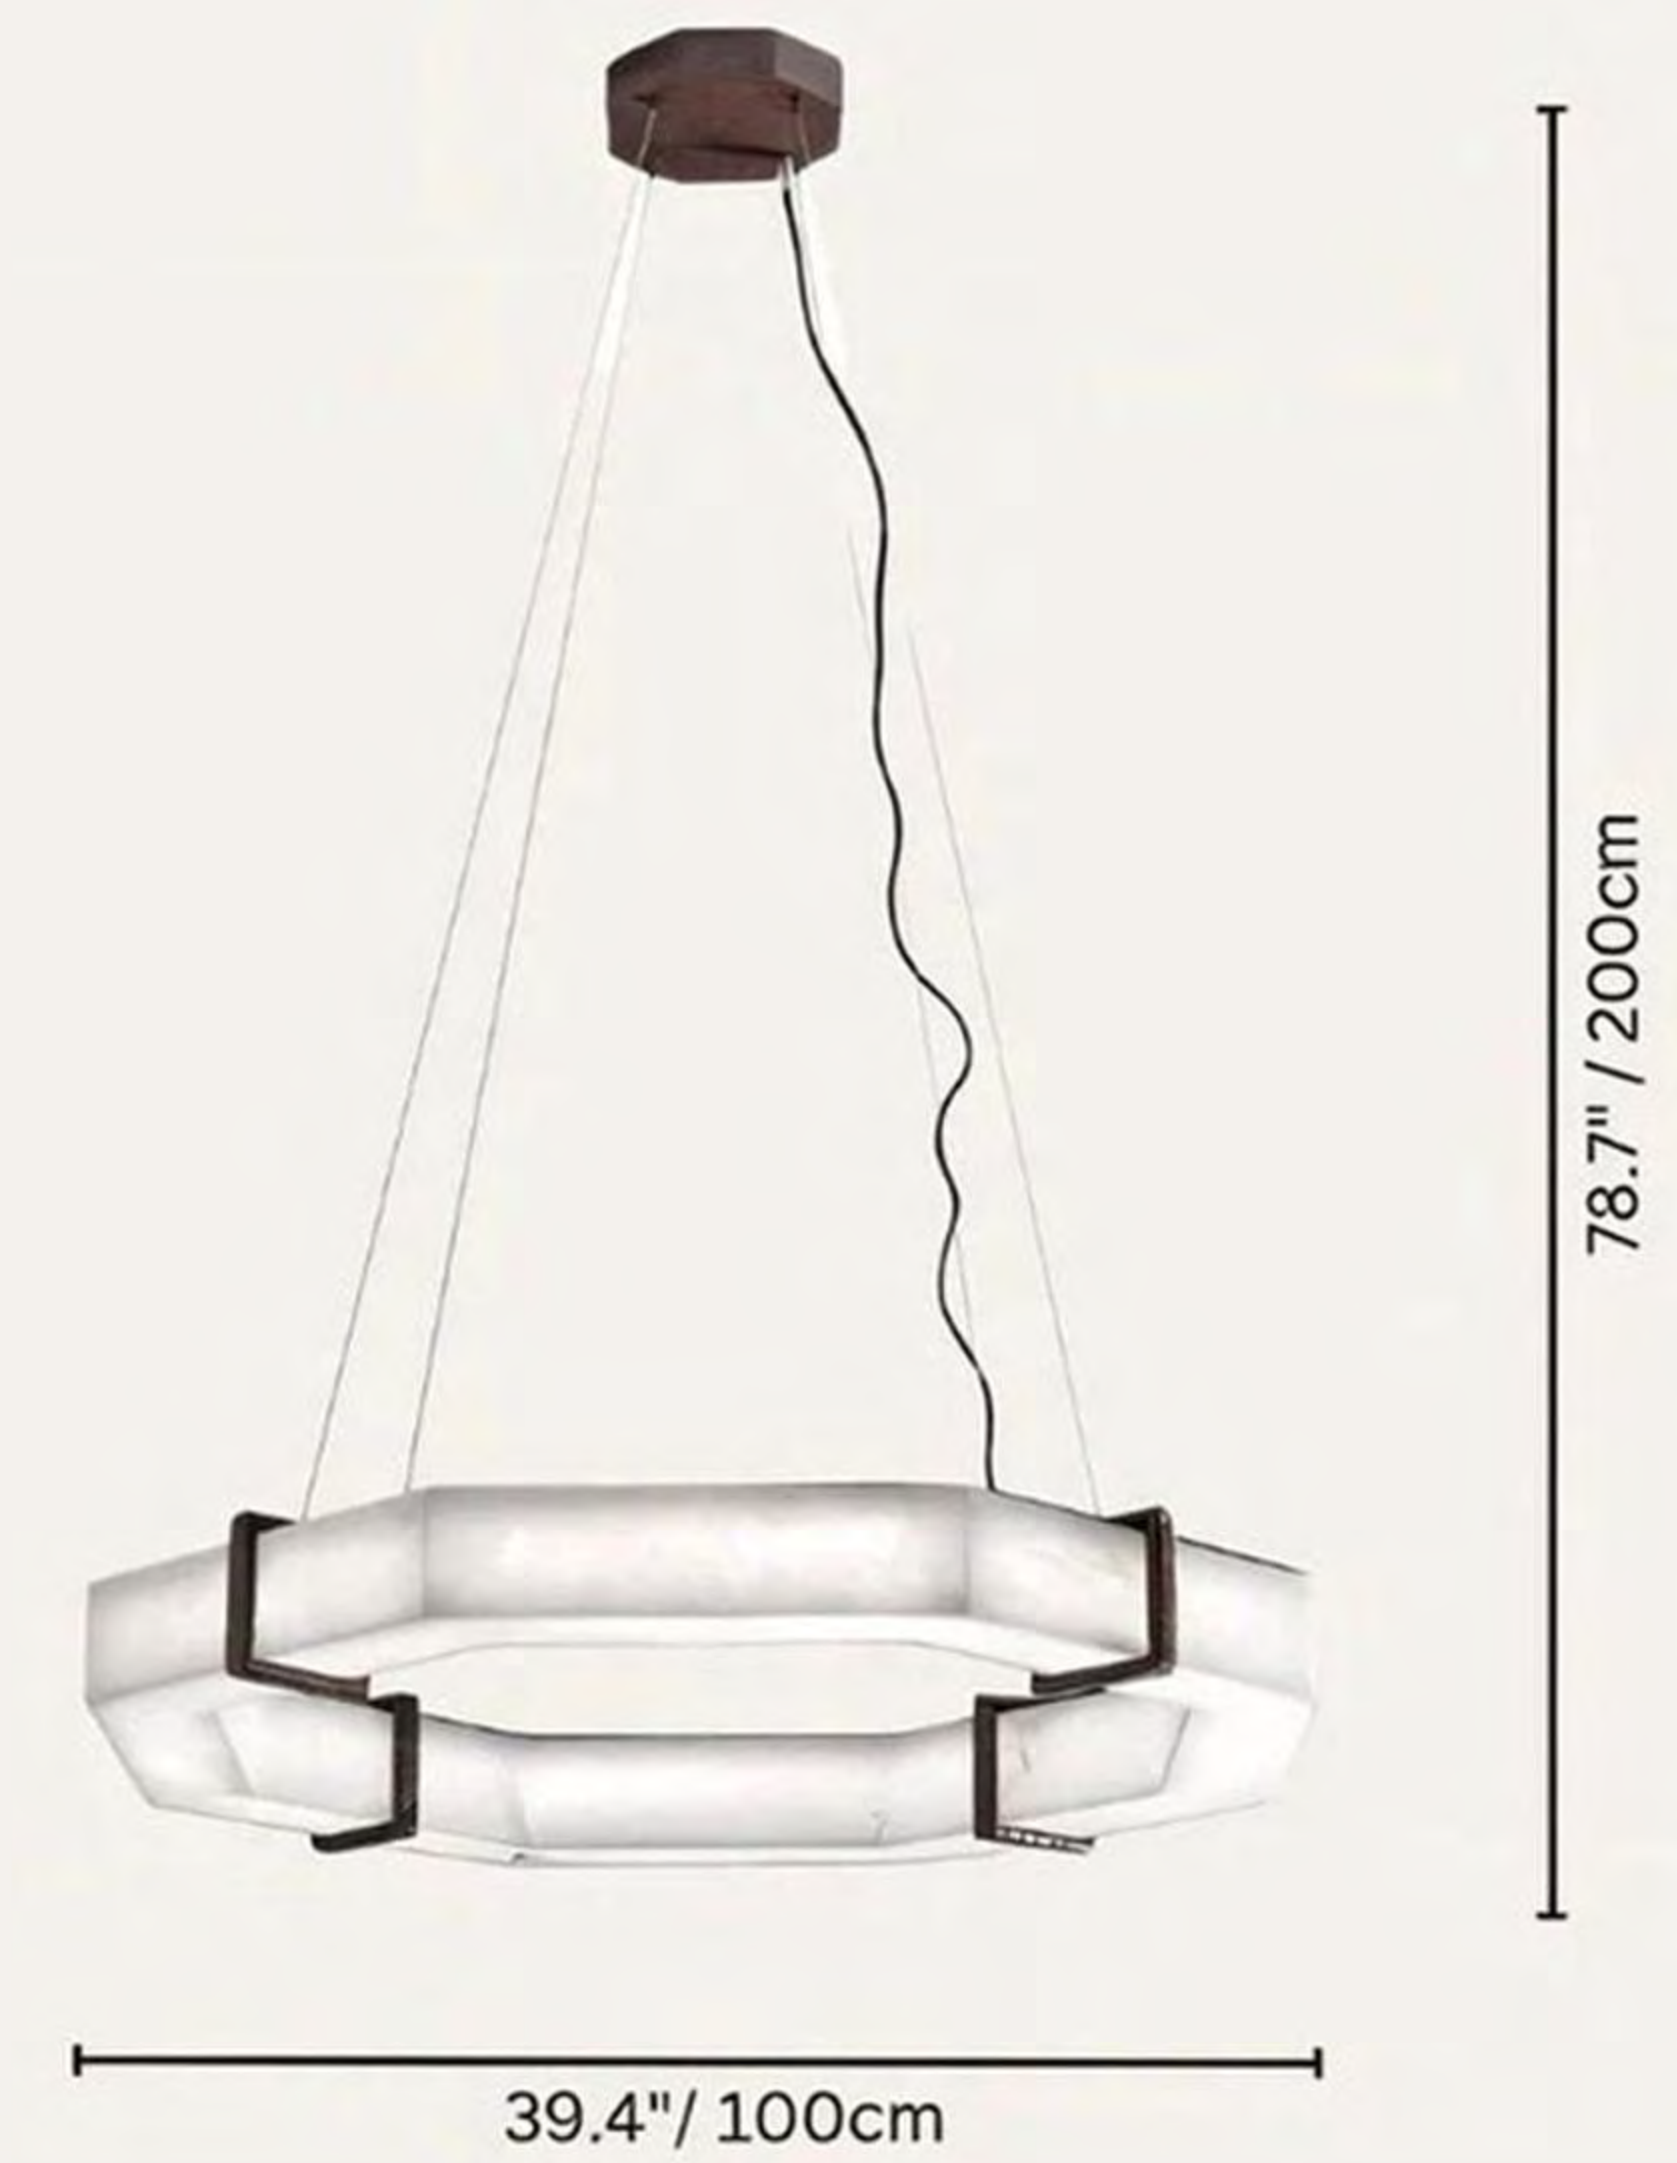

23.6" / 600mm

39.4" / 1000mm

NHB

10003/600

**D600*H140mm
D23.6"*H5.5"**

10003/800+450

**D800*H450mm
D31.5"*H17.7"**

SIMPLE AND DELICATE LAMPS AND LANTERNS

Three color infinite dimming

Different atmospheres, adjustable with different light colors.

LED TRI-COLOR LIGHT 30001

SIMPLE AND DELICATE LAMPS AND LANTERNS

NHB
10052

- 10078/600 D600*H400mm/23.6"*15.7"
- 10078/980 D980*H400mm/38.6"*15.7"
- 10078/980 D980*H800mm/38.6"*31.5"

10021 Single layer
 Size: D450/D550/D650/D750/D850/D950/D1050/D1250mm
 D18"/D22"/D25.6"/D30"/D33"/D37.4"/D41"/D49"
 Color: Brass Color
 Material: Stainless steel + Natural Alabaster

10021 Double-deck
 Size: D450+D750mm/D18"+D30"
 D550+D850mm/D22"+D33"
 D650+950mm/D25.6"+D37.4"

10021 Single layer

Size: D450/D550/D650/D750/D850/D950/D1050/D1250mm

D18"/D22"/D25.6"/D30"/D33"/D37.4"/D41"/D49"

Color: Brass Color

Material: Stainless steel + Natural Alabaster

10021 Double-deck

Size: D450+D750mm/D18"+D30"