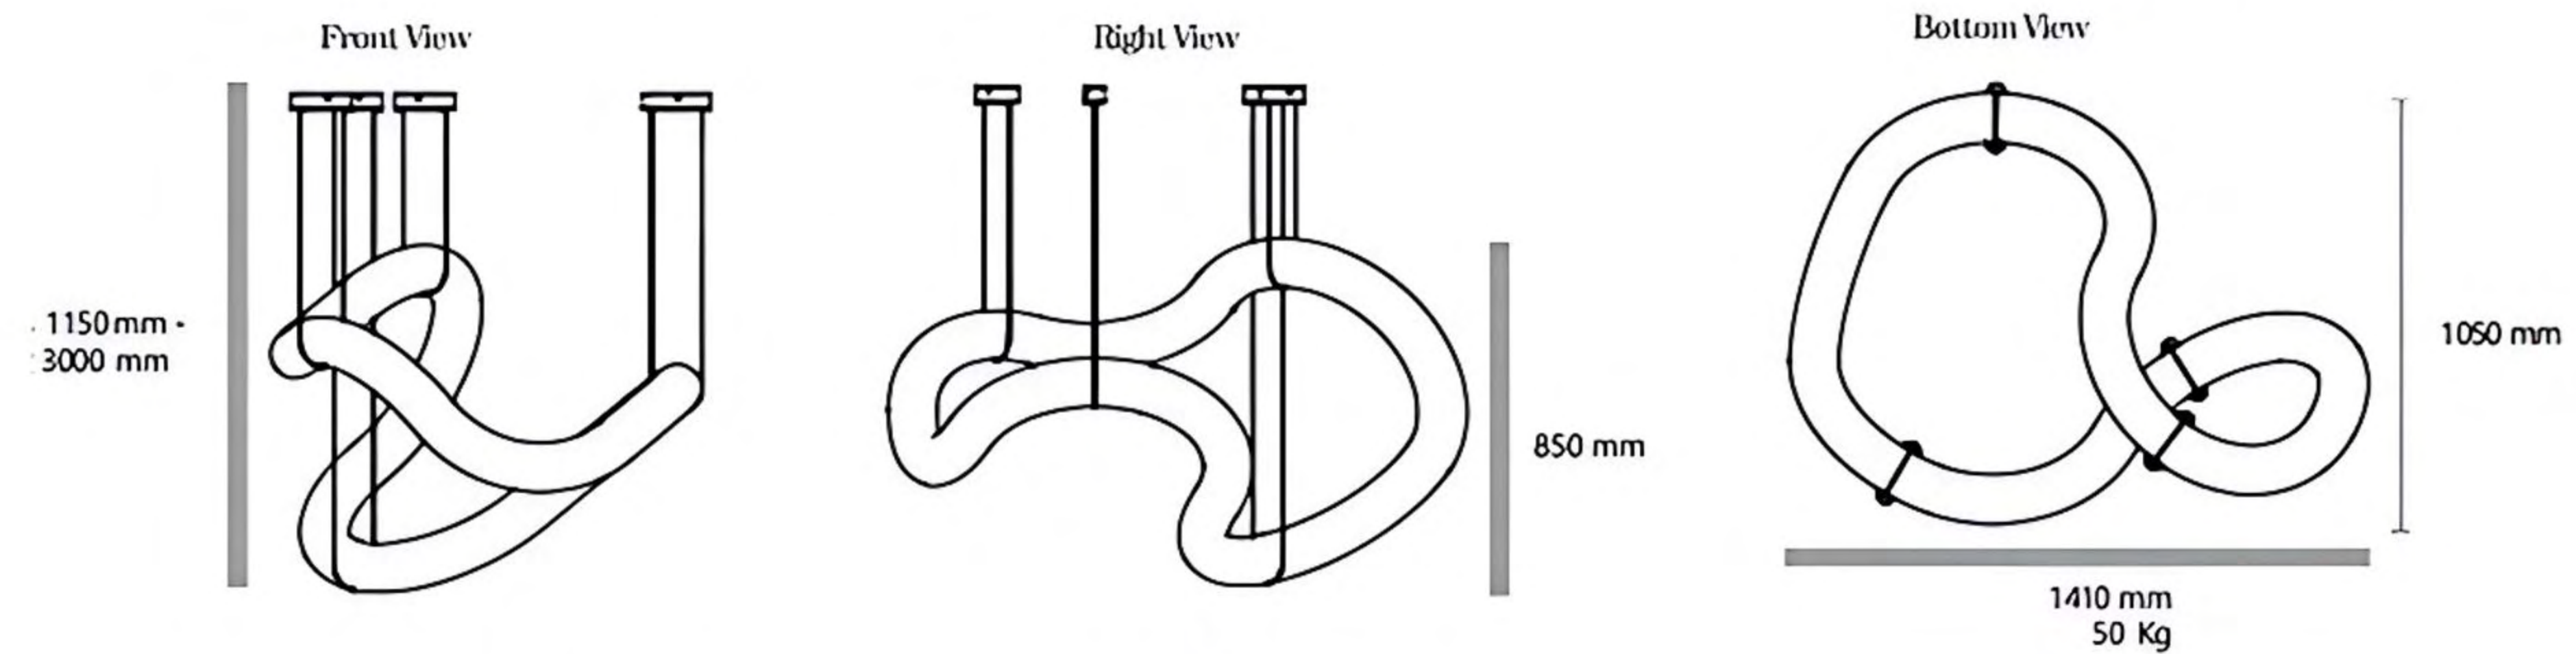

10088

INFINITY8

Natural Alabaster

The "Infinity 8" chandelier is composed of eight quarter circles, showing the infinite symbol in volume. The "Infinity 8" is suspended by three thin leather threads, inviting your gaze to be lost in endless contemplation.

10088

Size: L1420*W780*H350MM
L55.9"*W30.7"*13.8"

Color: White

Material: Alabaster+Brass+Leather

10068

INFINITY ILLUSION

Inspired by the Möbius strip, "INFINITY ILLUSION" seduces with its improvised and poetic form. "INFINITY ILLUSION" draws its strength from its protean appearance and its asymmetrical design. Depending on the angle from which one contemplates this luminaire, a new random configuration appears subject to all interpretations, a true optical illusion. On the eye, a multitude of sculptural works are created, all different from each other, ad infinitum. Without top or bottom, "INFINITY ILLUSION" moves in space in a very fluid rhythm totally weightless.

10068

Size: L1410*W1050*H850MM
L55.5'*41.3'*33.5"

Color: White

Material: Alabaster+Brass+Leather

10039

LIBERTY

LIBERTY embodies a new poetic variation of the INFINITY spirit. These suspensions open another dialogue between space and light. Aerial, they come in three models with different shapes and constructions: LIBERTY A, LIBERTY D and LIBERTY N. Each LIBERTY can be tilted and adjusted in height to adapt to the room.

Material:
Alabaster+Iron

10039A
DIMENSIONS:

L1500*W100*H314mm
L59' x W3.9' x H12.4'

10039C
DIMENSIONS:

L1500*W100*H595mm
L59' x W3.9' x H23.4'

10039D
DIMENSIONS:

L2000*W100*H490mm
L78.7' x W3.9' x H19.3'

SIZE:
120cm