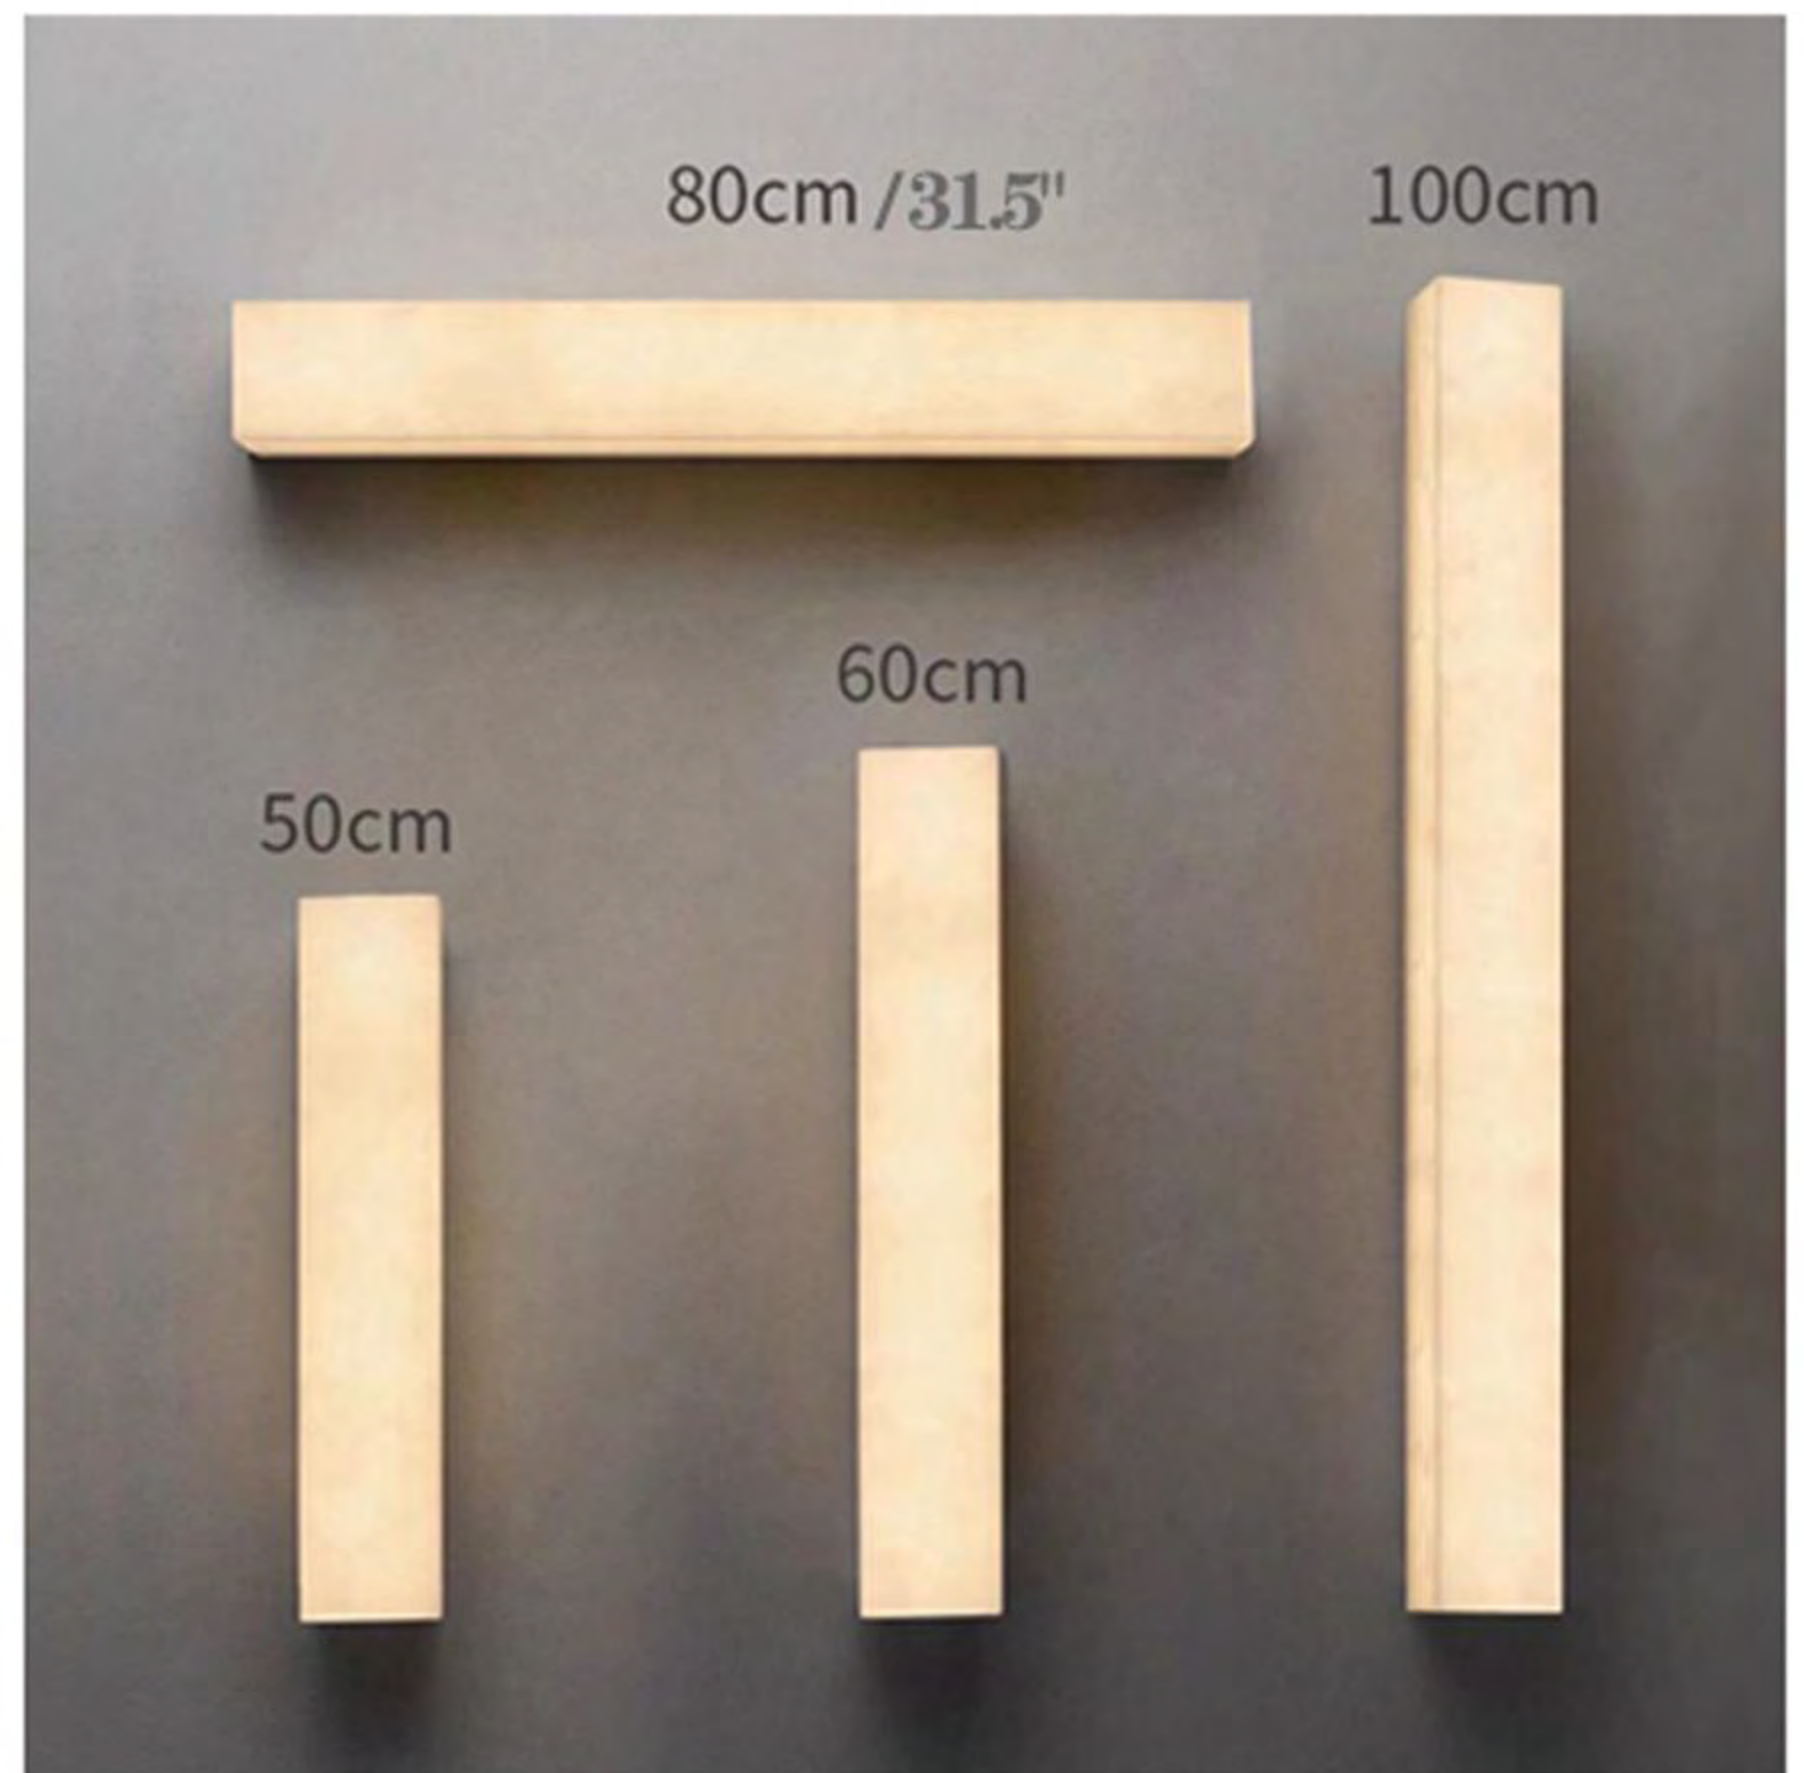

18008-780

Size: H780MM
H30.7"

Color: White

Material: Alabaster+Iron