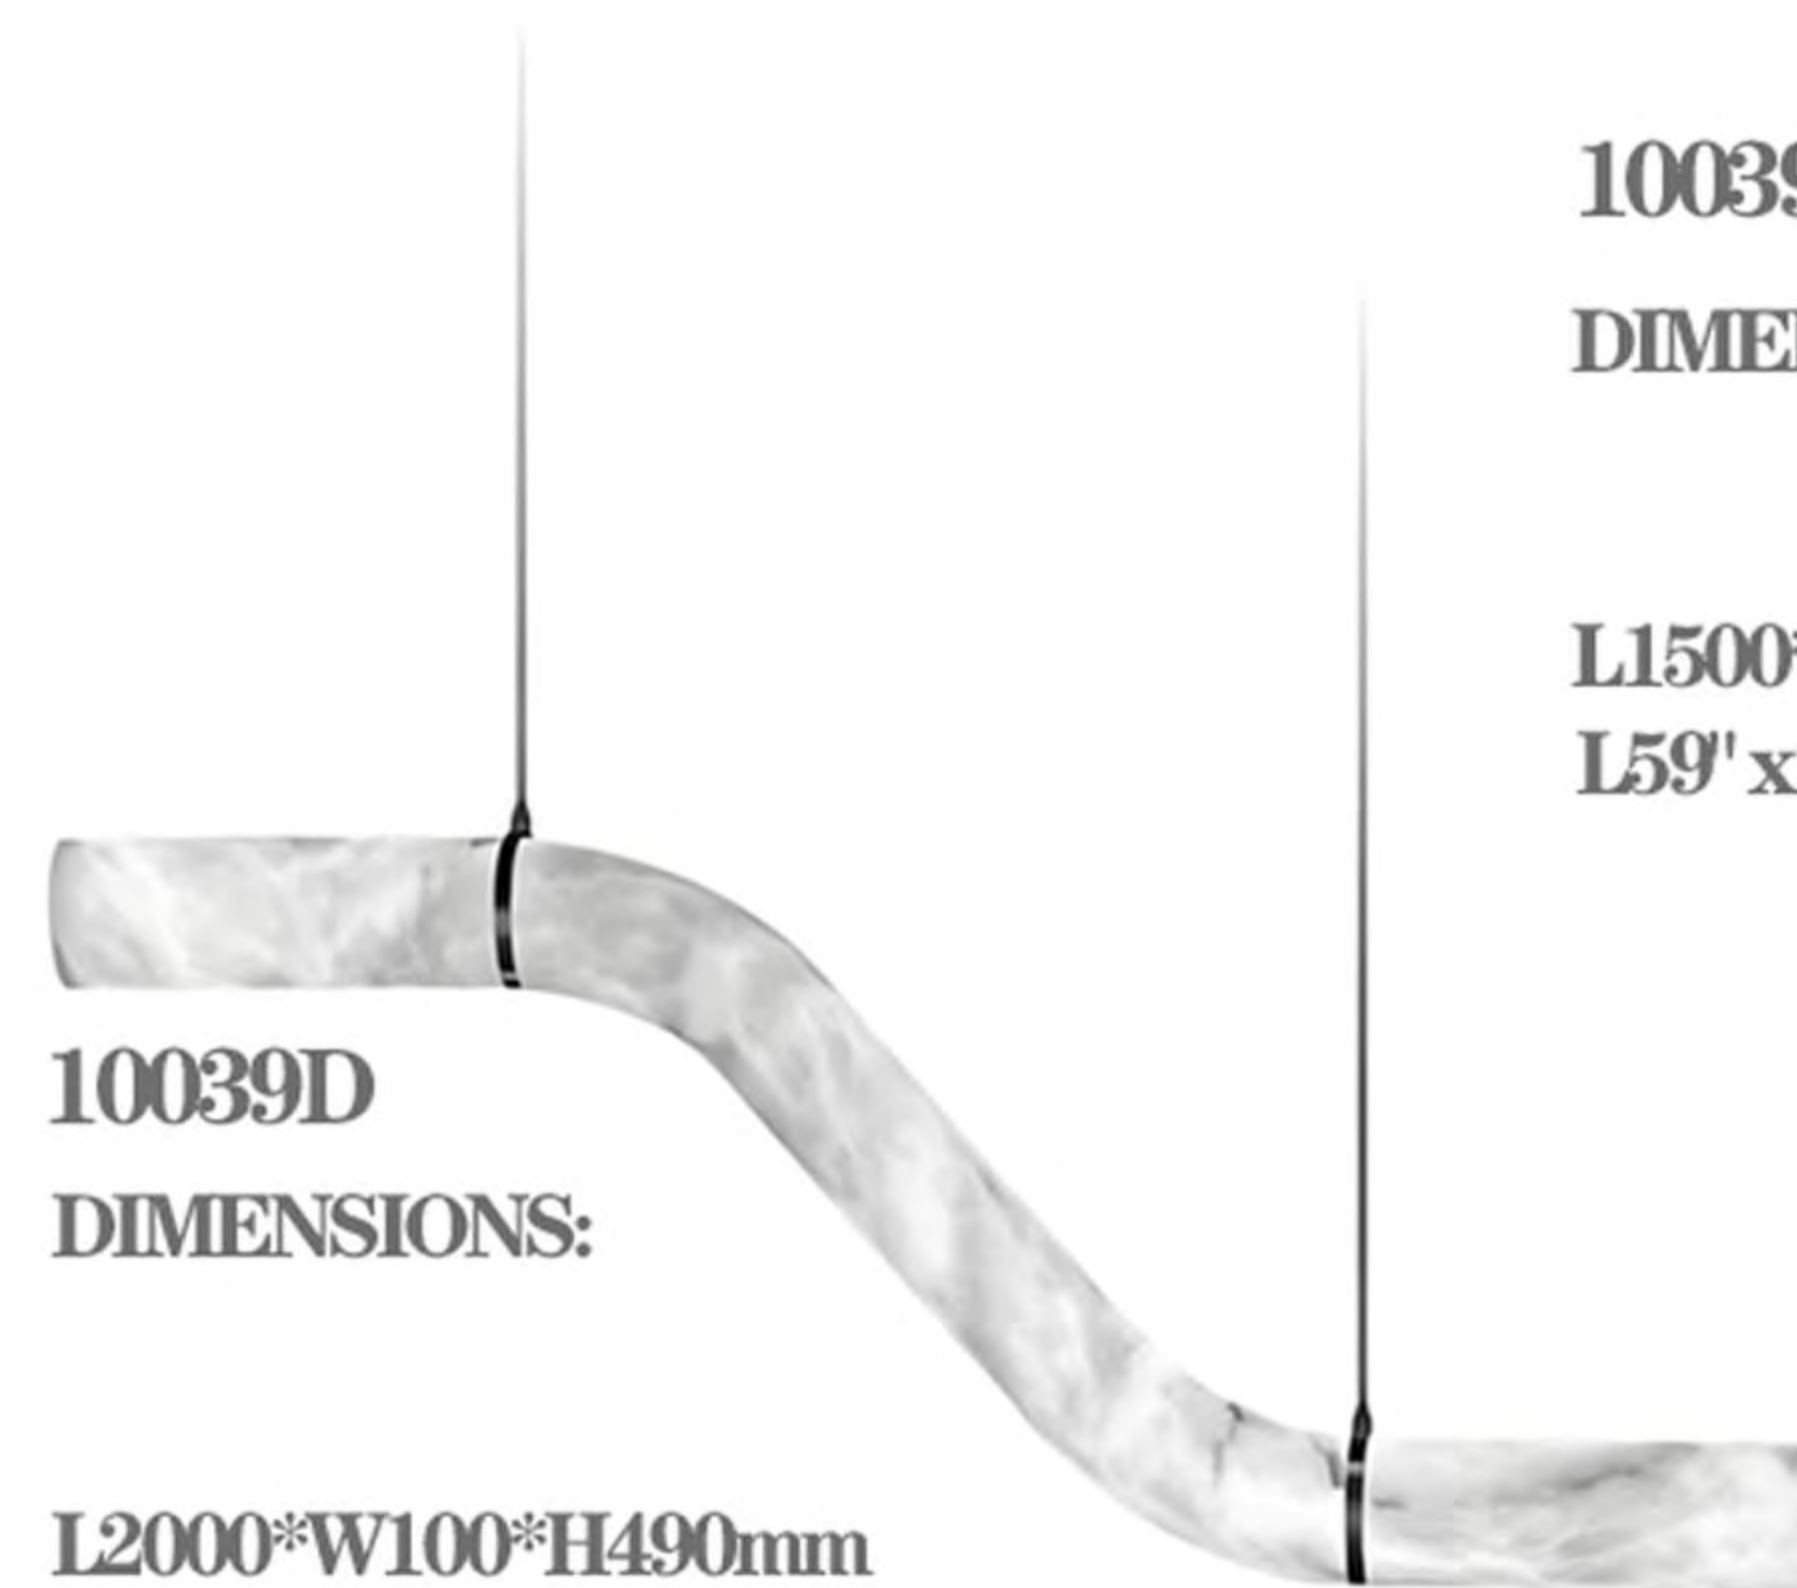

Material:
Alabaster+Iron

10039A
DIMENSIONS:

L1500*W100*H314mm
L59' x W3.9' x H12.4'

10039C
DIMENSIONS:

L1500*W100*H595mm
L59' x W3.9' x H23.4'

10039D
DIMENSIONS:

L2000*W100*H490mm
L78.7' x W3.9' x H19.3'

SIZE:
120cm

Brass Ceiling Rose

High: 1000mm/39.4"
The hang wire can be adjusted

Natural Alabaster

D1200mm/47.2"

10029

DIMENSIONS:

D2.4" x H31.5" / D60*L800mm

D3.1" x H39.4" / D80*L1000mm