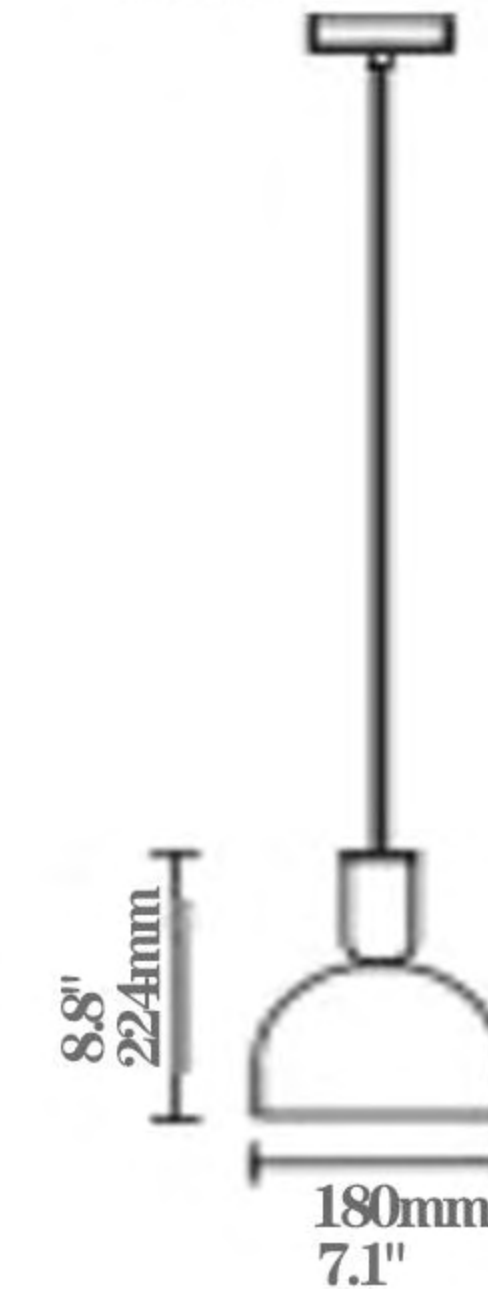

Dance chapter

16025S