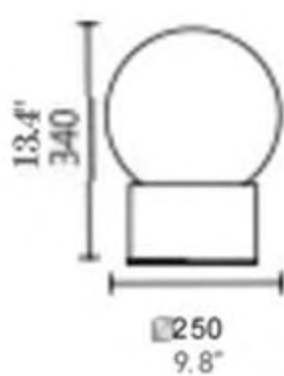

D600*H2800/23.6'*110'

16029/300

Size: D300MM/11.8"

Material: Leather + Alabaster

16017

DIMENSIONS:

4.3"/D110mm

5.1"/D130mm

5.9"/D150mm

NHB LIGHT
Alabaster Is One-Of-A-Kind

NHB

16013 Square

Size: W120*L120*H230mm
W4.7*L4.7*H9.1"

16013 Round

Size: D120*H310mm
D4.7*H12.2"

16013 Ball

Size: D120*H200mm
D4.7*H7.9"

16021/150

Size: D150*H110mm
D5.9*H4.3"

NHB

16015 Ball

DIMENSIONS:

4.7' / 120mm

5.1' / 130mm

18075/140

18075/120

• Gold

Material : Stainless steel+Alabaster

10055

DIMENSIONS: 5.9" / 15cm

15.7" / 40cm

23.6" / 60cm