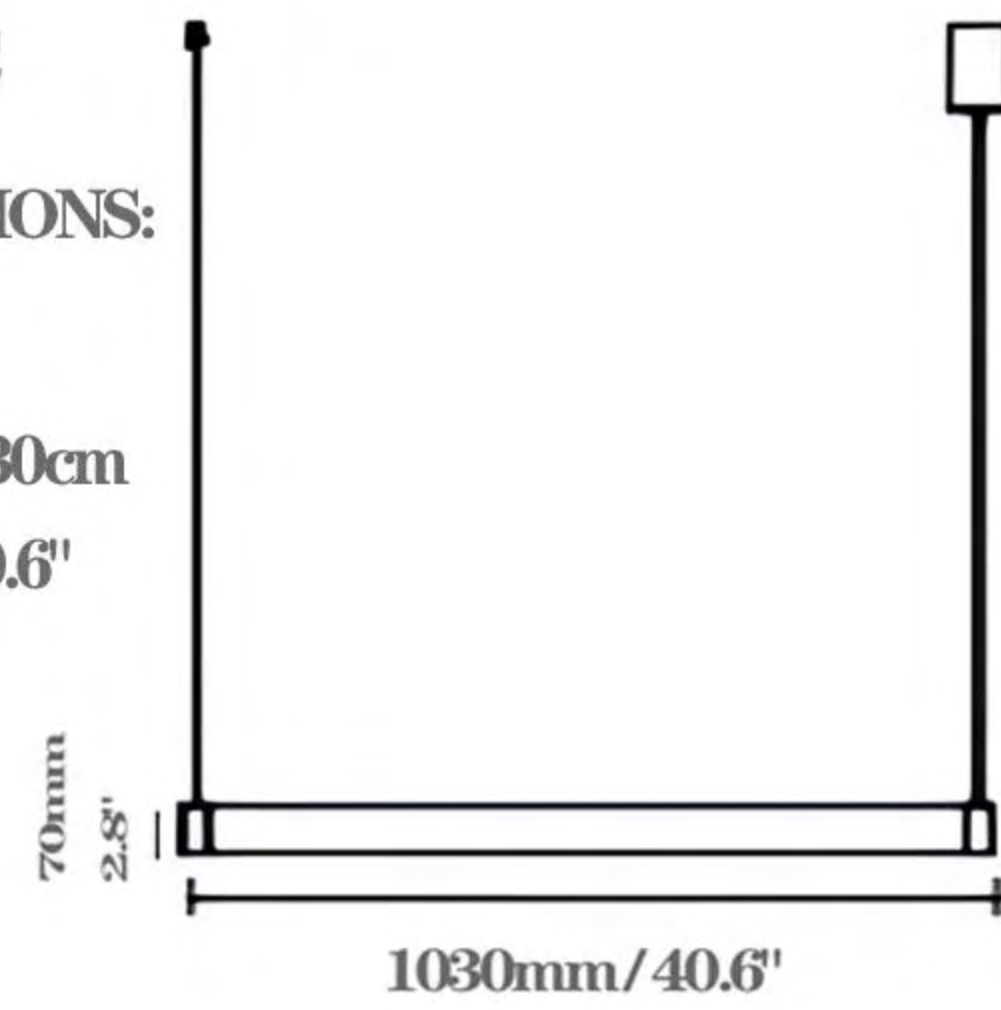

Material:
Alabaster+Iron

10039A
DIMENSIONS:

L1500*W100*H314mm
L59' x W3.9' x H12.4'

10039C
DIMENSIONS:

L1500*W100*H595mm
L59' x W3.9' x H23.4'

10039D
DIMENSIONS:

L2000*W100*H490mm
L78.7' x W3.9' x H19.3'

SIZE:
120cm

D3.9" x H47.2" / D100*L1200mm

D3.9" x H59" / D100*L1500mm

18023S

W2.4" x S3.3" x H11.8" / W60* S85* H300mm

18023M

W2.4" x S3.3" x H15.7" / W60* S85* H400mm

18023L

W2.4" x S3.3" x H23.6" / W60* S85* H600mm

10027A

DIMENSIONS:

D70*530cm
D2.8' x 20.9'

10027B

DIMENSIONS:

D70*680cm
D2.8' x 26.8'

10027C

DIMENSIONS:

D70*L1030cm
D2.8' x 40.6'

● • Gold + Marble

Material: Copper/Aluminum+Alabaster

Mix

The combination of line and circle is a combination of minimalism and romance.

18030

FEATURES:

Crafted with a sleek and durable copper frame.