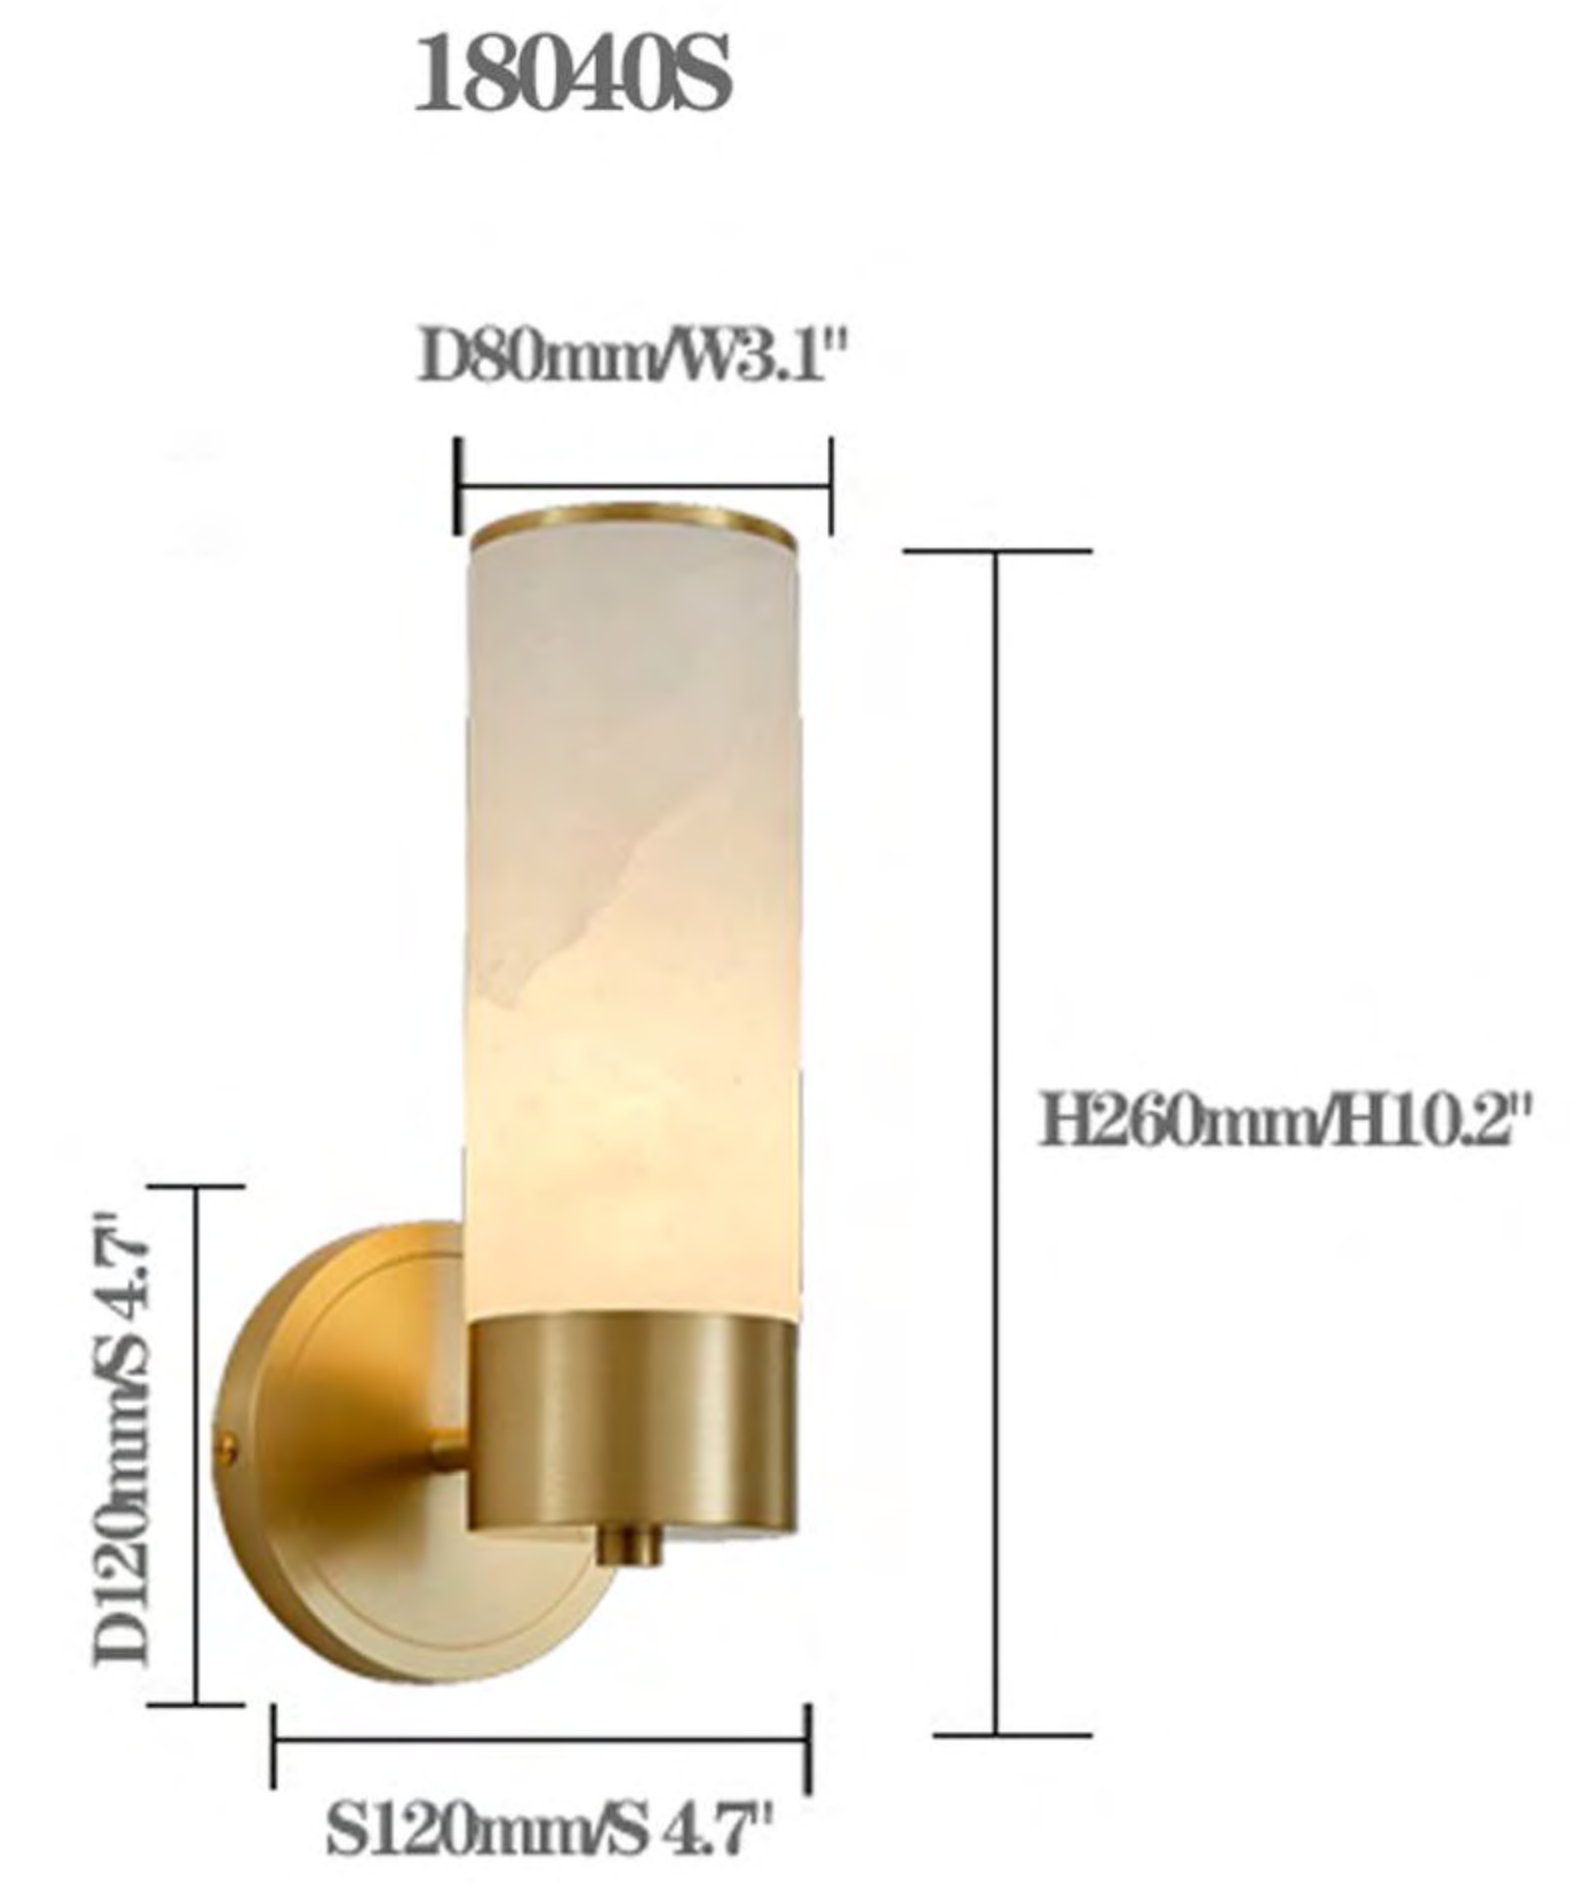

Material:
Alabaster+Iron

10039A
DIMENSIONS:

L1500*W100*H314mm
L59' x W3.9' x H12.4'

10039C
DIMENSIONS:

L1500*W100*H595mm
L59' x W3.9' x H23.4'

10039D
DIMENSIONS:

L2000*W100*H490mm
L78.7' x W3.9' x H19.3'

SIZE:
120cm

Brass Ceiling Rose

High: 1000mm/39.4"
The hang wire can be adjusted

Natural Alabaster

D1200mm/47.2"

10029

DIMENSIONS:

D2.4" x H31.5" / D60*L800mm

D3.1" x H39.4" / D80*L1000mm

D70*L1030cm
D2.8' x 40.6'

● • Gold + Marble

Material: Copper/Aluminum+Alabaster

Mix

The combination of line and circle is a combination of minimalism and romance.

18030

FEATURES:

Crafted with a sleek and durable copper frame.

W4.7' x S7." x H23.6'

COLOR:

Brass

Black

Polished Nickel

10032

DIMENSIONS:

39" 1000mm