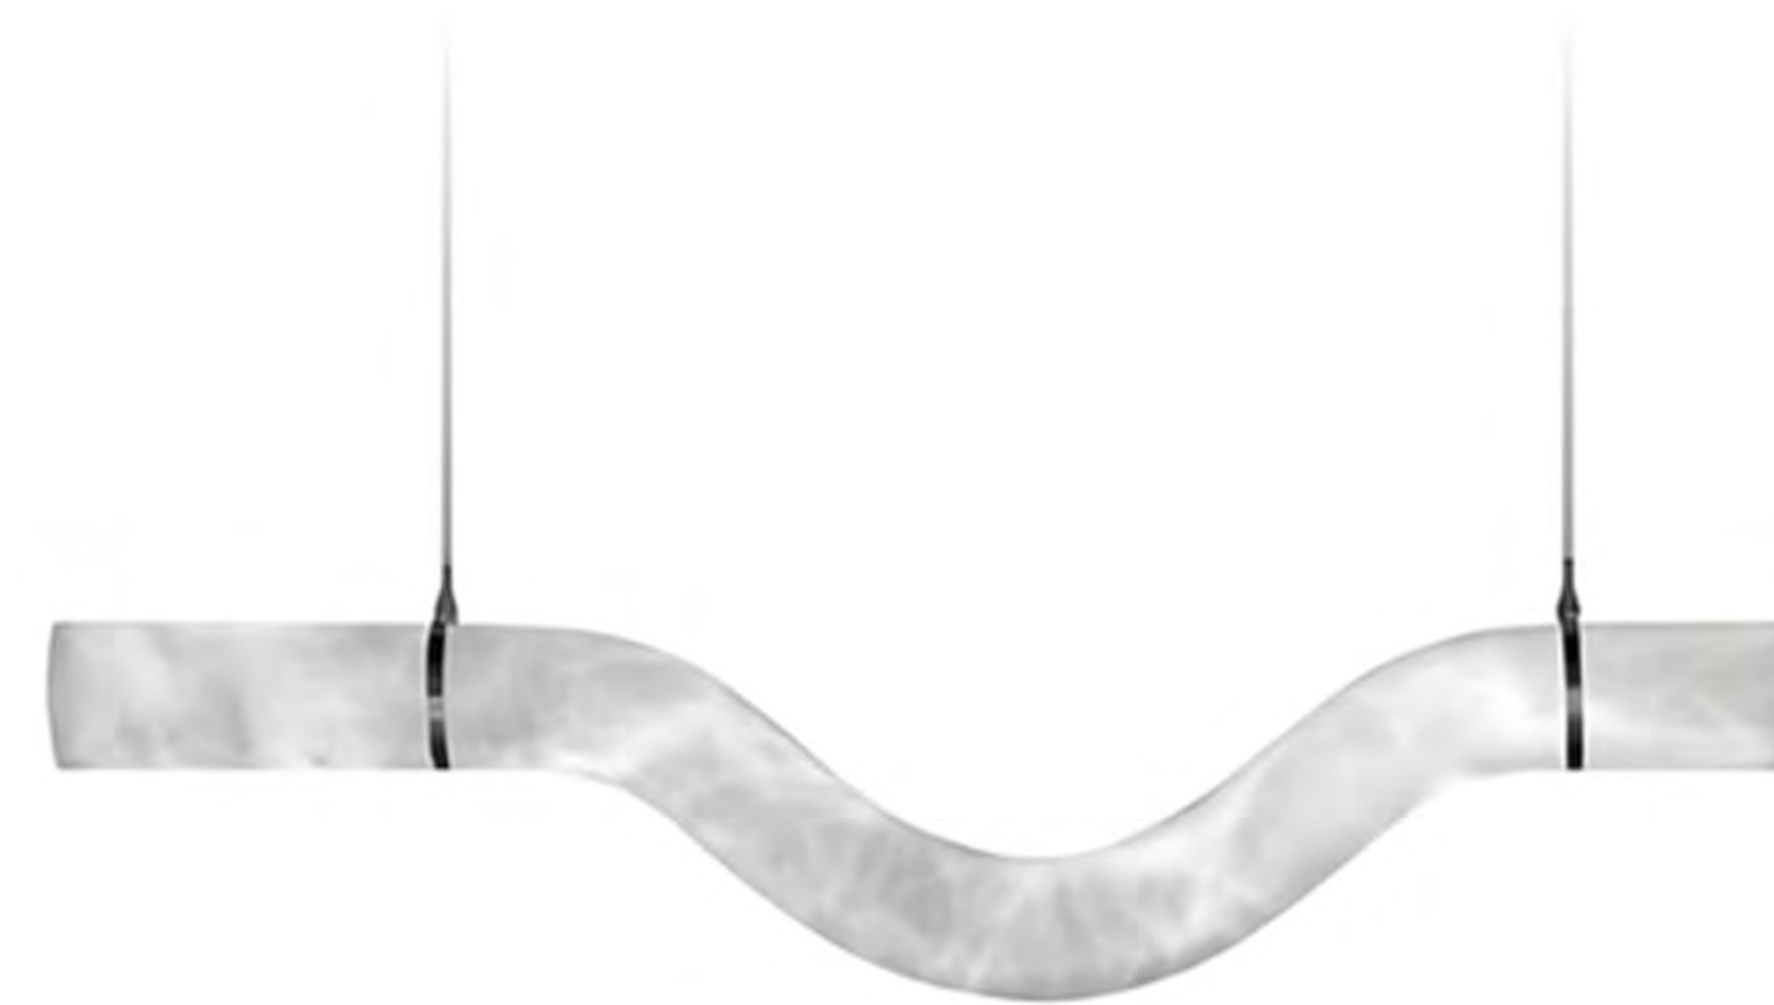

Material:
Alabaster+Iron

10039A
DIMENSIONS:

L1500*W100*H314mm
L59' x W3.9' x H12.4'