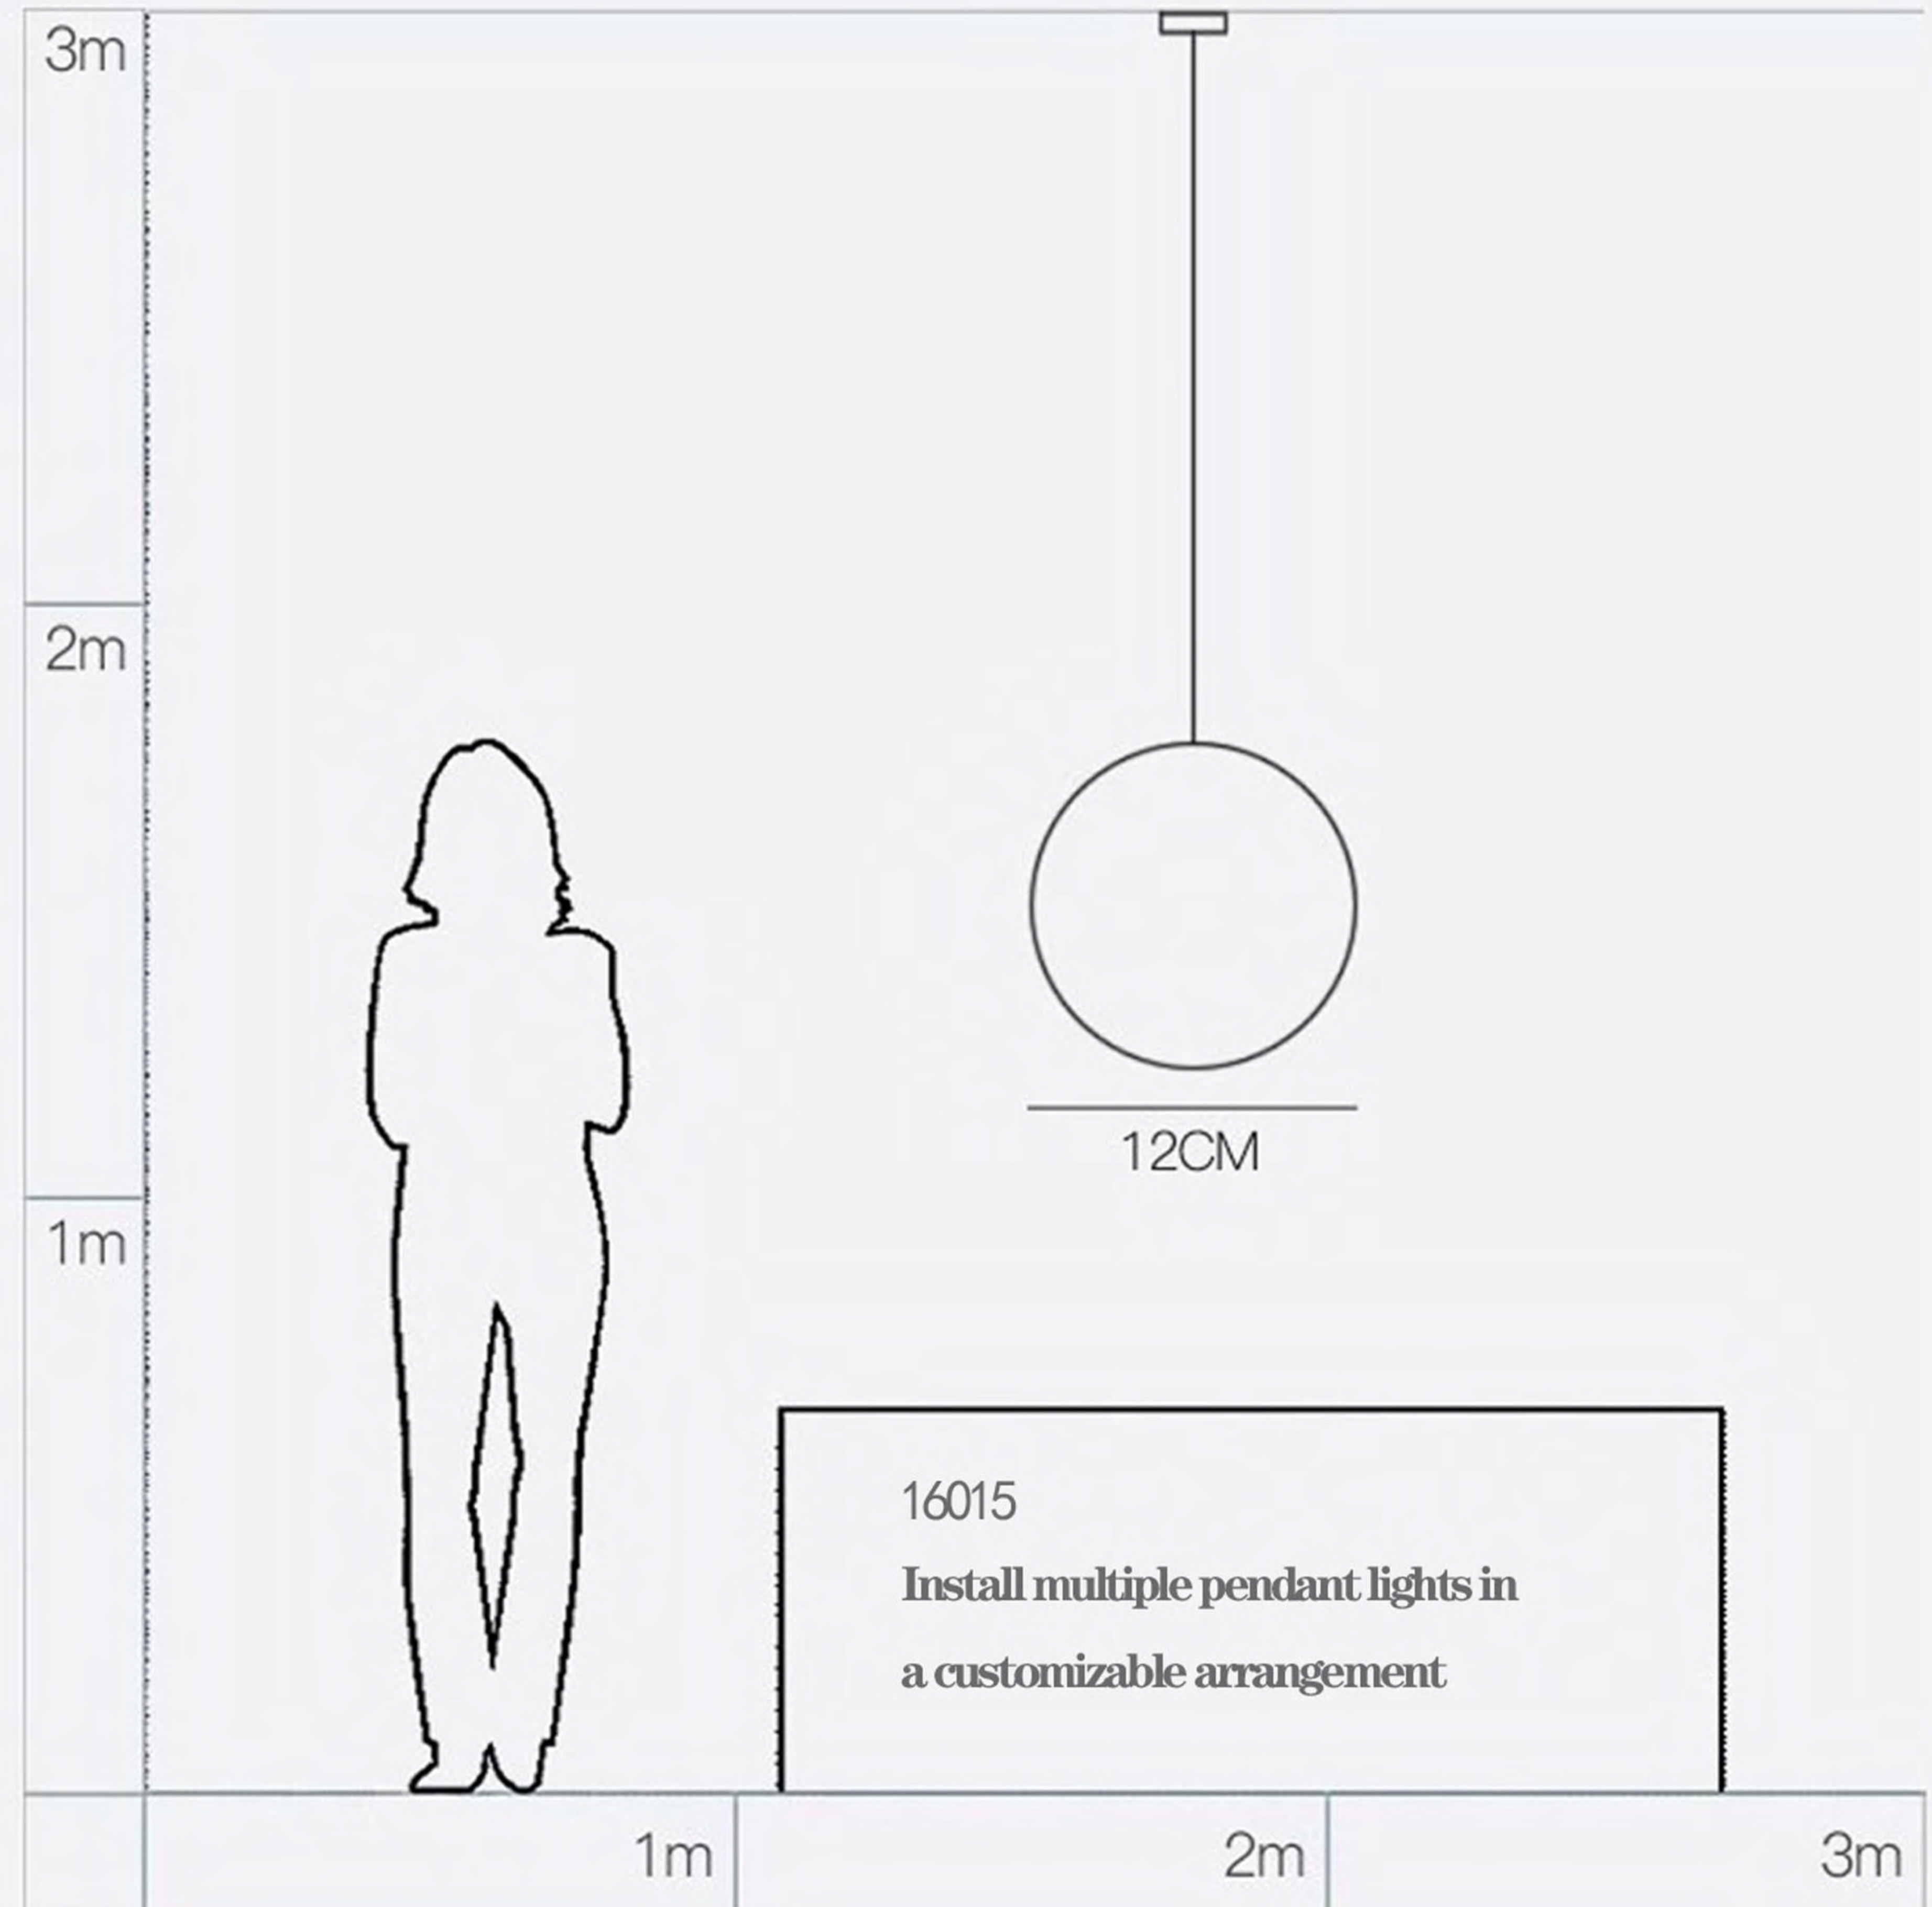

Material: Copper + Alabaster

10038

39" / 100cm

20" / 50cm

32" / 80cm

10038

D600mm/D23.6"

D19.7' x S3.1' / D500 x S80mm

5.9"/D150mm

NHB LIGHT
Alabaster Is One-Of-A-Kind

NHB

16013 Square

Size: W120*L120*H230mm
W4.7*L4.7*H9.1"

16013 Round

Size: D120*H310mm
D4.7*H12.2"

16013 Ball

Size: D120*H200mm
D4.7*H7.9"

16021/150

Size: D150*H110mm
D5.9*H4.3"

NHB

16015 Ball

DIMENSIONS:

4.7' / 120mm

5.1' / 130mm

5.9' / 150mm

7.1' / 180mm

**NHB
10058**

**59' x 19.7' / 1500 x 500mm
4.7' / 120mm (Each)**

satellite

Always guard the romance and ritual of life.

satellite

16020/150