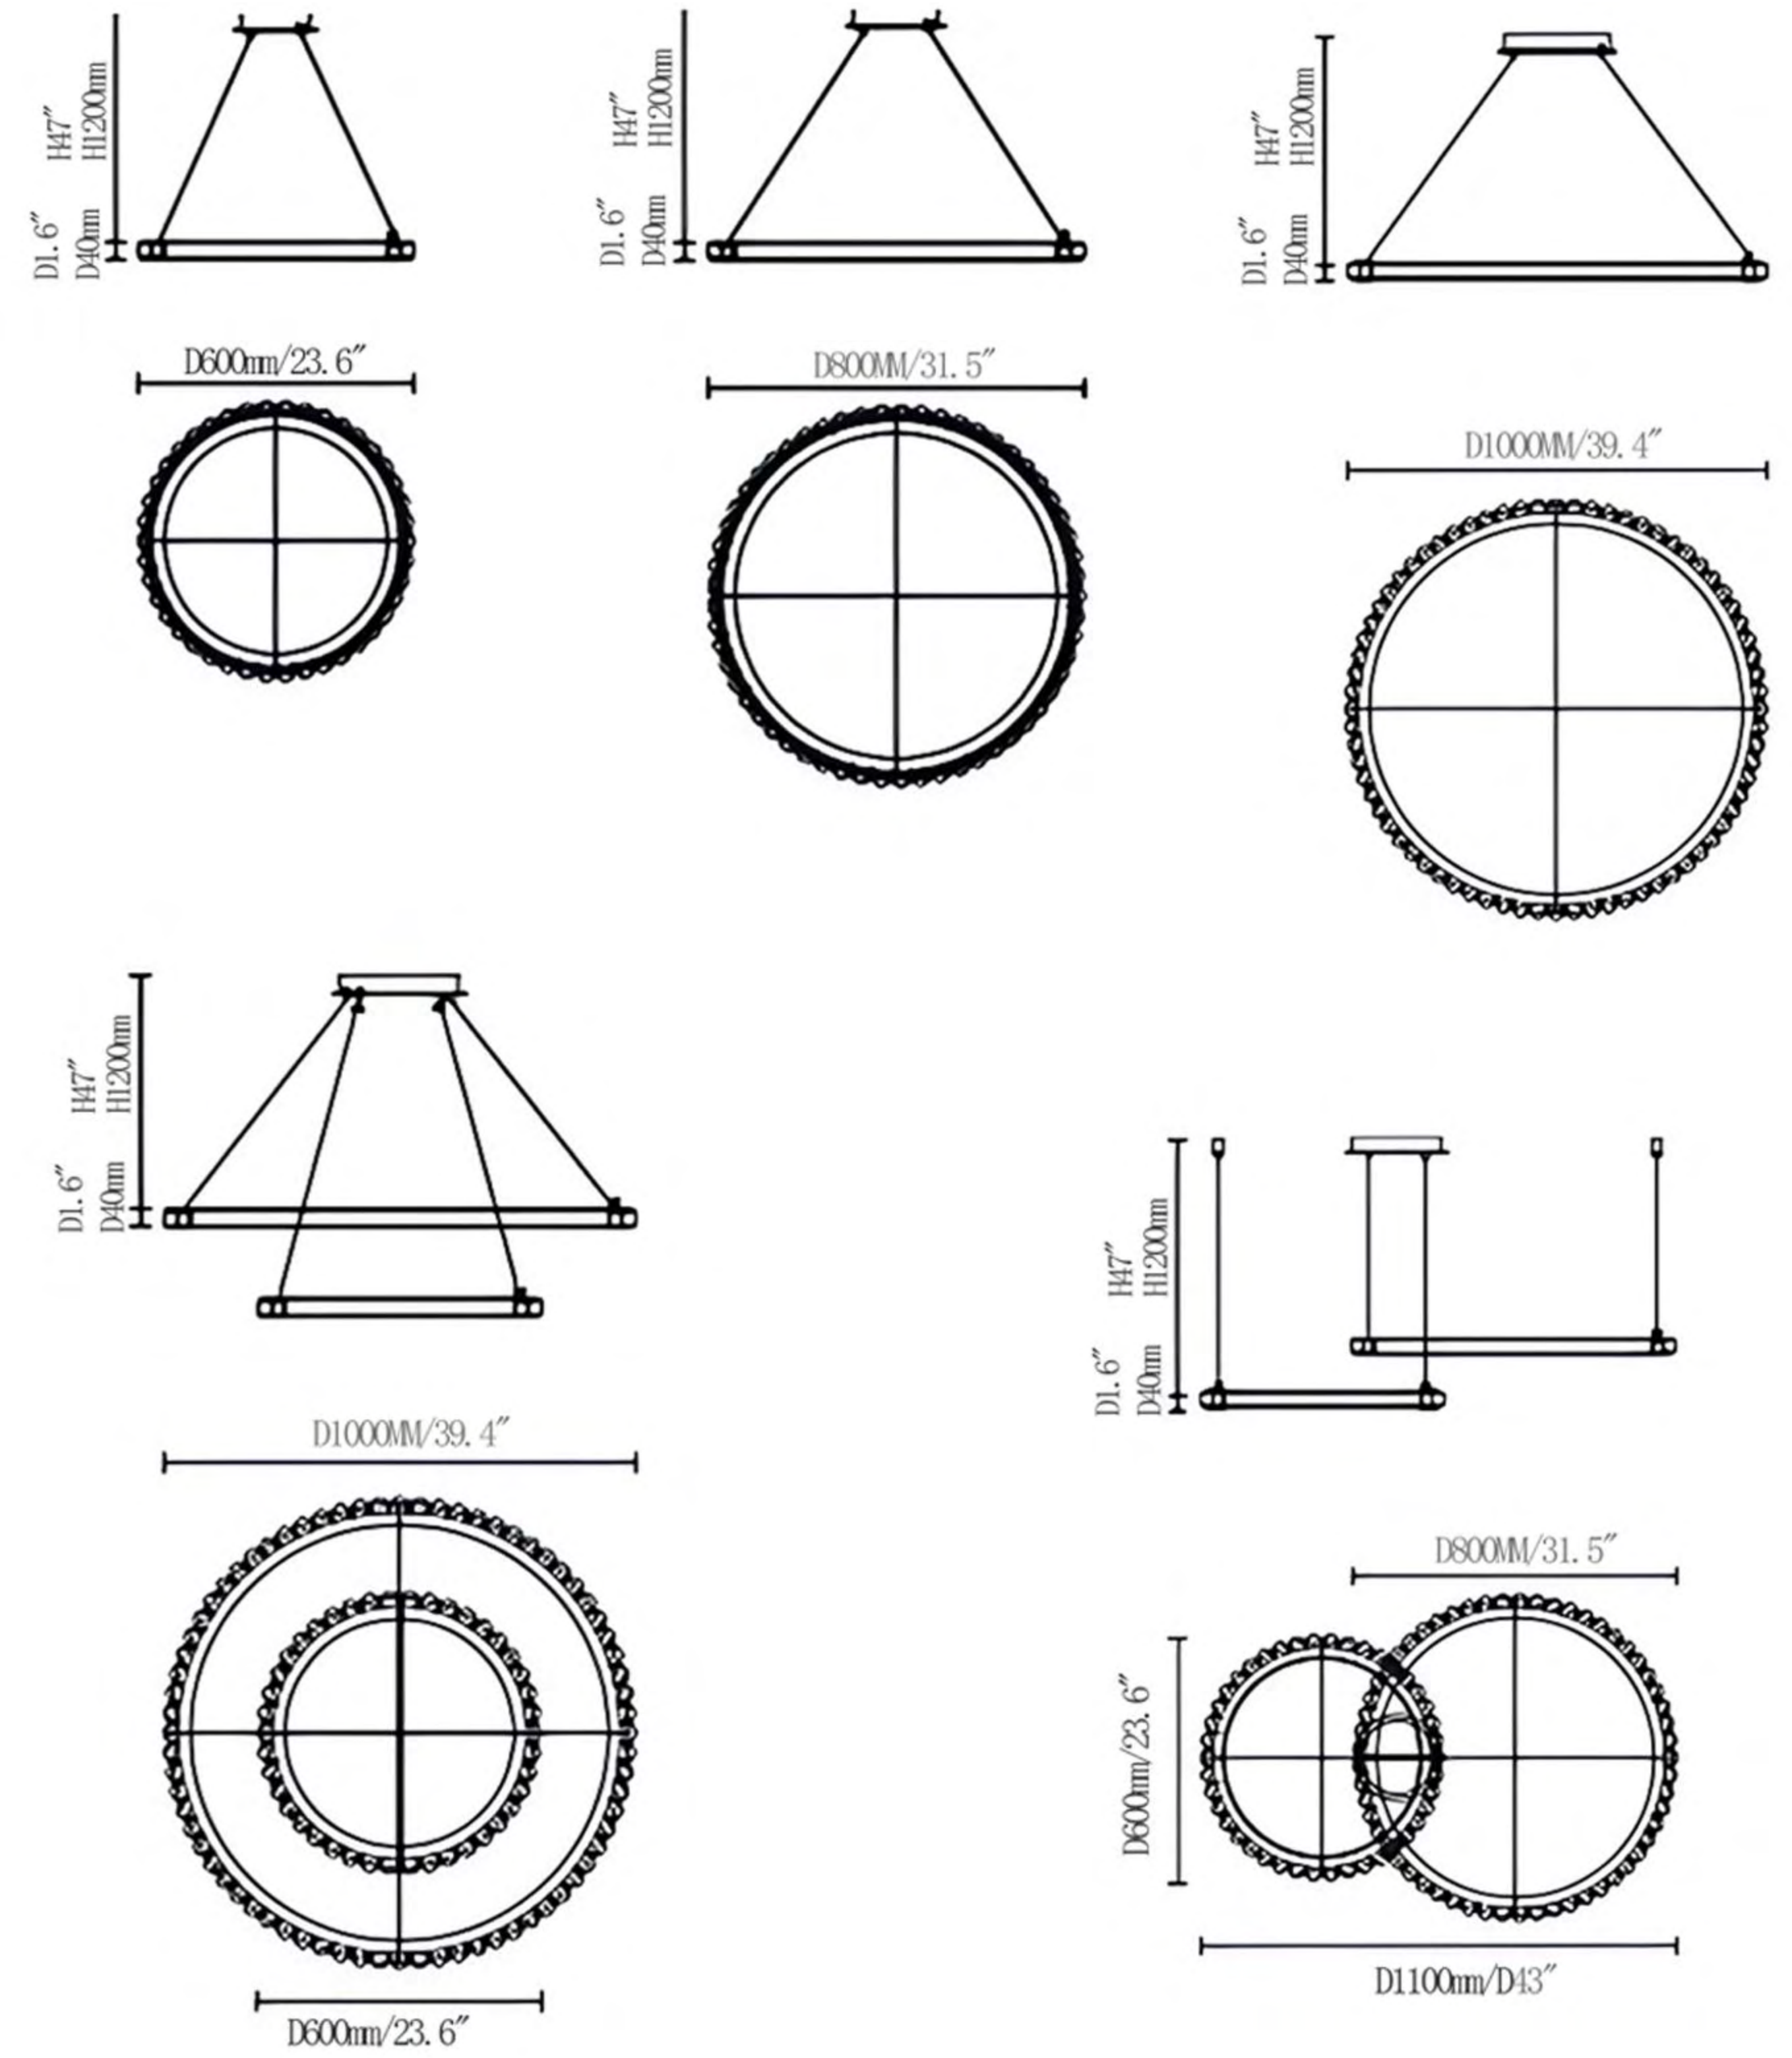

garland

● Brushed champagne

Material: Stainless steel+Alabaster