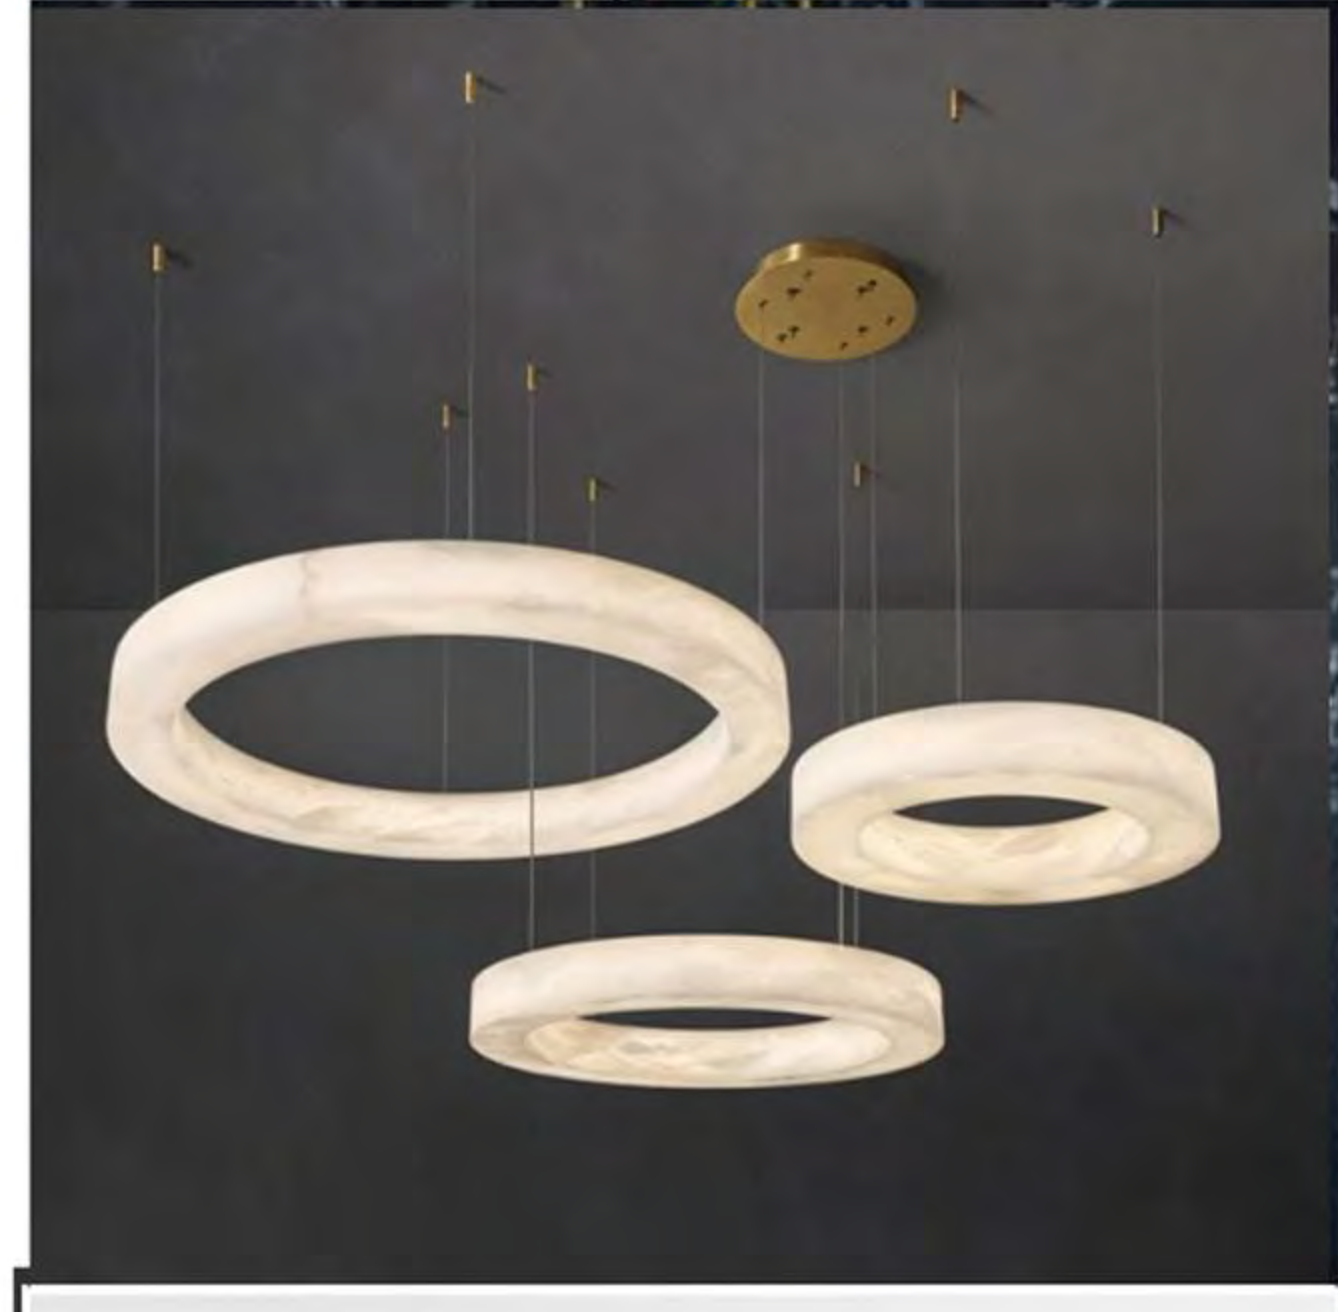

10088

INFINITY8

Natural Alabaster

The "Infinity 8" chandelier is composed of eight quarter circles, showing the infinite symbol in volume. The "Infinity 8" is suspended by three thin leather threads, inviting your gaze to be lost in endless contemplation.