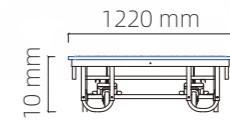

Wood grain PVC

Brushed stainless steel

Black PVC

Dance Floor HT204

- Multiple top options: Wood (Teak / Oak), Acrylic, HPL.
- Aluminum edge for complementary use.
- Standard size: 915×915×H25 mm

Oak Top Dance Floor

Acrylic Top Dance Floor

CAM-Lock System

Mobile Stage HT201

Size Option(mm)

L2440 x W1220 x H410/610	L2440 x W1220 x H610/810
--------------------------------------	--------------------------------------

Size Option(mm)