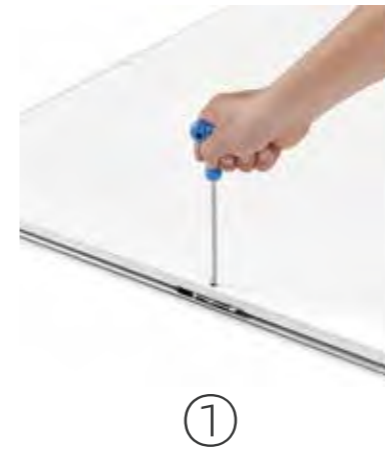

Dance Floor HT204

- Multiple top options: Wood (Teak / Oak), Acrylic, HPL.
- Aluminum edge for complementary use.
- Standard size: 915×915×H25 mm

Oak Top Dance Floor

Acrylic Top Dance Floor