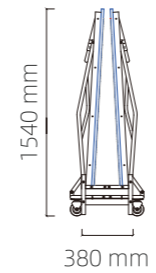

Wood grain PVC

Brushed stainless steel

Black PVC

Dance Floor HT204

- Multiple top options: Wood (Teak / Oak), Acrylic, HPL.
- Aluminum edge for complementary use.
- Standard size: 915×915×H25 mm

Oak Top Dance Floor

Acrylic Top Dance Floor

CAM-Lock System

Mobile Stage HT201

Size Option(mm)

L2440 x W1220 x H410/610	L2440 x W1220 x H610/810
--------------------------------------	--------------------------------------

Size Option(mm)