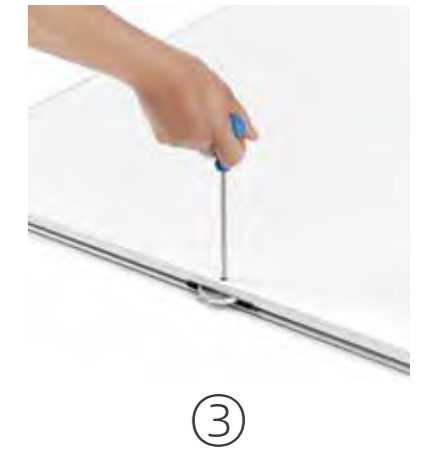

Dance Floor HT204

- Multiple top options: Wood (Teak / Oak), Acrylic, HPL.
- Aluminum edge for complementary use.
- Standard size: 915×915×H25 mm

Oak Top Dance Floor

Acrylic Top Dance Floor