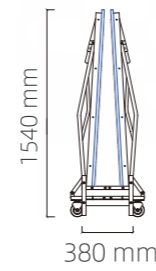

T-Leg, Can Be Made
With Stainless Steel / Steel

Edge Options :

Classic Conference Table GT638
With / Without Modesty Panel Option

L1220×W460/610/760×H760mm
L1520×W460/610/760×H760mm
L1830×W460/610/760×H760mm

Wood grain PVC

Brushed stainless steel

Black PVC

Dance Floor HT204

- Multiple top options: Wood (Teak / Oak), Acrylic, HPL.
- Aluminum edge for complementary use.
- Standard size: 915×915×H25 mm

Oak Top Dance Floor

Acrylic Top Dance Floor

CAM-Lock System

Mobile Stage HT201

Size Option(mm)

L2440 x W1220 x H410/610	L2440 x W1220 x H610/810
--------------------------------------	--------------------------------------

Size Option(mm)