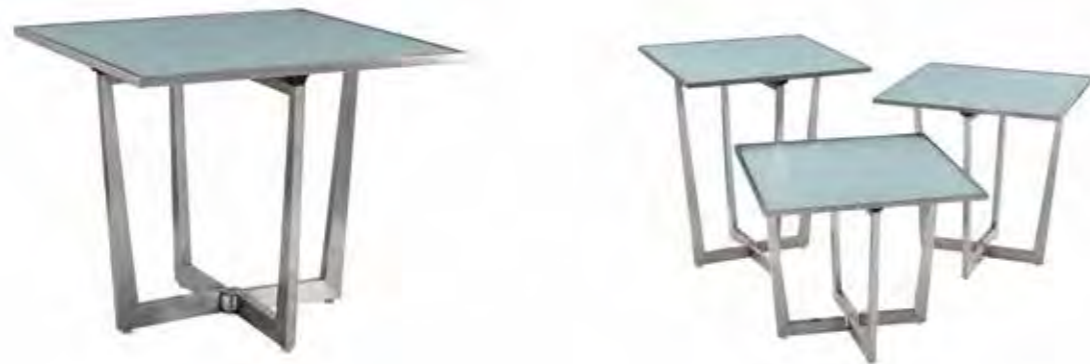

Metal Wood Grain X-Folded Buffet Table BF6057

- X-folded design, easy to use and store, save management time.
- Metal wood grain technology, reproduction of conventional wood cocktail table.
- Stainless steel frame with laminate, glass (LED optional) options.
- Variety of ways to meet different use cases.
- Standard size: L900×W900×H750 / L900×W900×H900 / L900×W900×H1050 mm

**Clear Wood Grain In All Details,
Combines Sophistication With Functionality**

Classic X-Folded Buffet Table Series

- X-folded, easy to use and store, save management time.
- Stainless steel frame with glass table top, sturdy and durable for years of use.
- Multiple options of table top, round, square and rectangle available.

Round X-Folded Table BF6056

- Stainless steel frame with round table top
- Dia800×H750 / Dia800×H900 / Dia800×H1050 mm

Square X-Folded Table BF6057

- Stainless steel frame with square table top
- L900×W900×H750 / L900×W900×H900 / L900×W900×H1050 mm

Rectangle X-Folded Table BF6058

- Stainless steel frame with rectangle table top
- L700×W1050×H750 / L700×W1050×H900 / L700×W1050×H1050 mm

All X-Folded Table can be fully Customized

- Frame Options: Stainless Steel, Steel.
- Surface Treatment: Metal Wood Grain, Brushed
- Multiple Table Top Options :