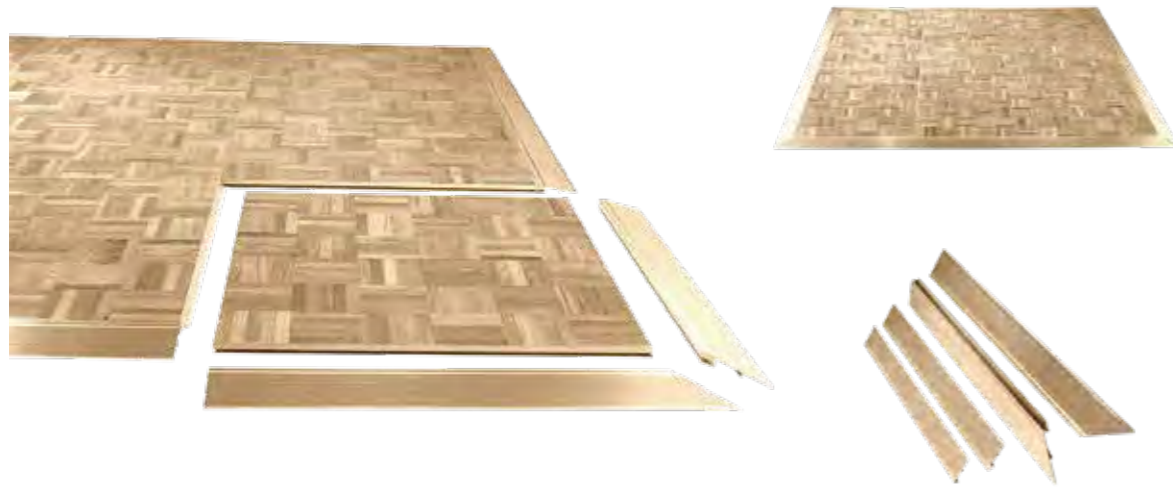

Wood grain PVC

Brushed stainless steel

Black PVC

Dance Floor HT204

- Multiple top options: Wood (Teak / Oak), Acrylic, HPL.
- Aluminum edge for complementary use.
- Standard size: 915×915×H25 mm

Oak Top Dance Floor