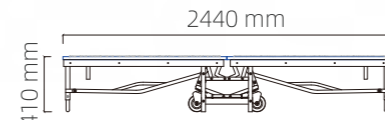

Mobile Stage HT201

Size Option(mm)

L2440 x W1220 x H410/610	L2440 x W1220 x H610/810