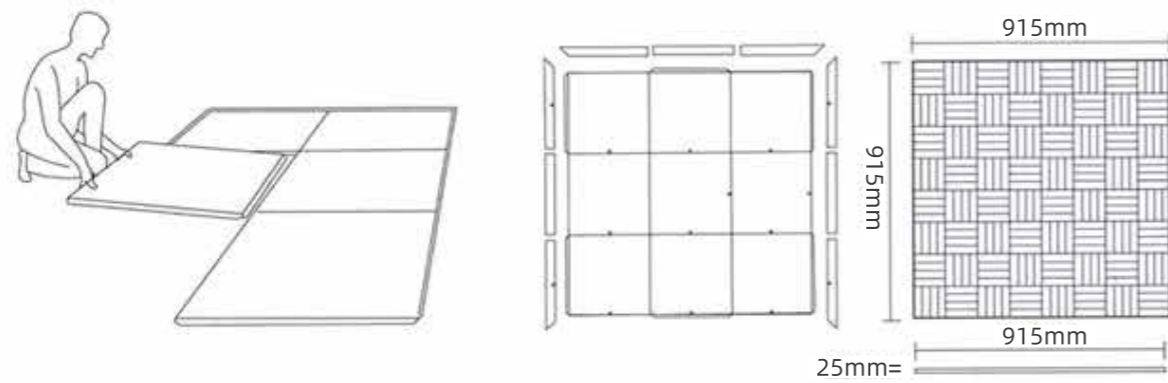

Dance Floor HT204

- Multiple top options: Wood (Teak / Oak), Acrylic, HPL.
- Aluminum edge for complementary use.
- Standard size: 915×915×H25 mm

Oak Top Dance Floor

Acrylic Top Dance Floor