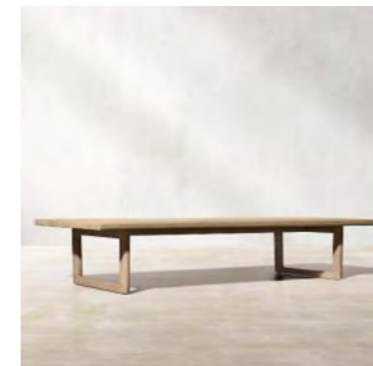

TG7084

Outdoor Teak Sofa Series

Two seater

One seater

Tea table

Outdoor Teak Sofa Series

TG7085

Three seater

Two seater

One seater

Tea table

Outdoor Teak Sofa Series

A.

B.

C.

D.