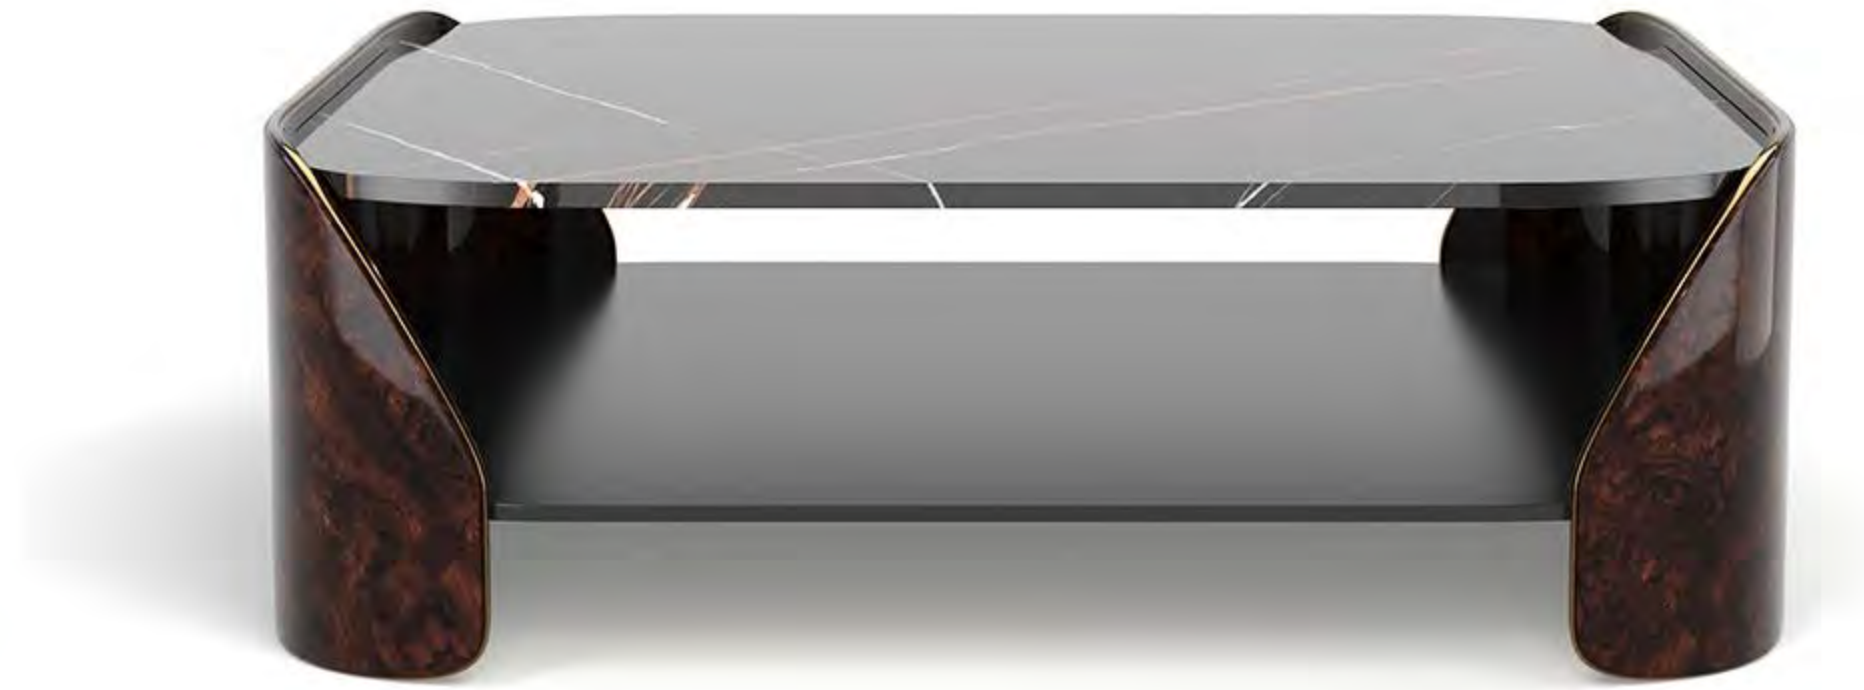

PRODUCT SIZE MM
W910*D850*H690

ITEM No
HCT10056

DESCRIPTION
COFFEE TABLE

PRODUCT SIZE MM
W1200*D800*H350

ITEM No
HCT10057

DESCRIPTION
COFFEE TABLE

PRODUCT SIZE MM
Dia1000*H400

HOSPITALITY|TABLE|COFFEE TABLE

ITEM No
HCT10058

DESCRIPTION
COFFEE TABLE

PRODUCT SIZE MM
W1200*D1200*H400

ITEM No
HCT10059

DESCRIPTION
COFFEE TABLE

PRODUCT SIZE MM
Dia655*H350

HOSPITALITY|TABLE|COFFEE TABLE

ITEM No
HCT10060