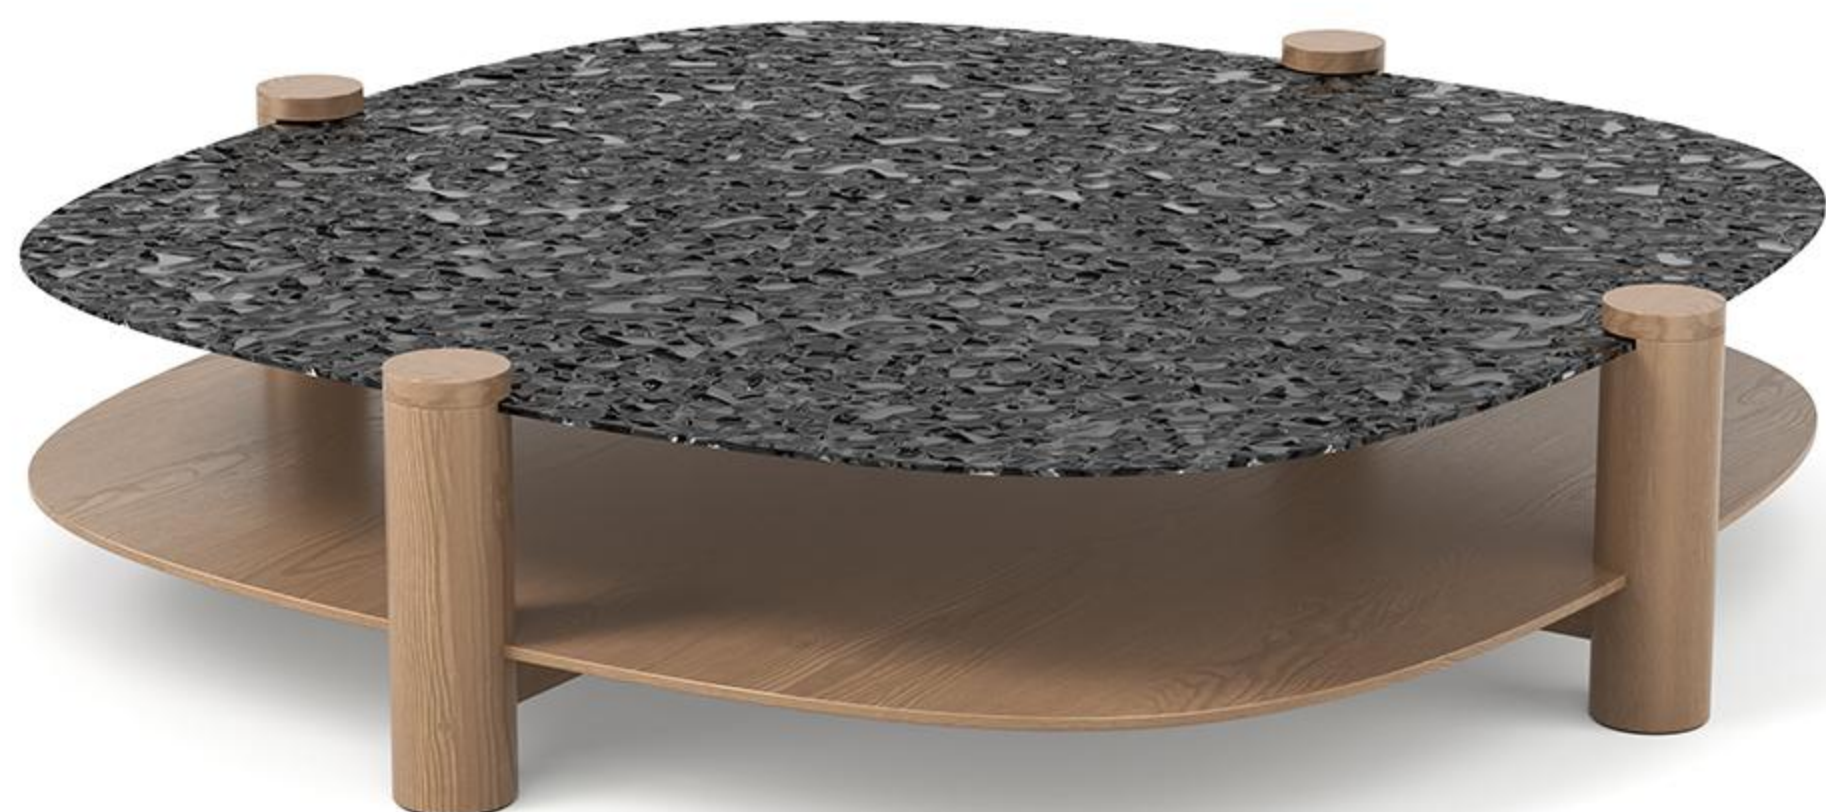

DESCRIPTION
LOUNGE CHAIR

PRODUCT SIZE MM
W900*D860*H1000

ITEM No
HCT10042

DESCRIPTION
COFFEE TABLE

PRODUCT SIZE MM
W1200*D1200*H380

ITEM No
HCT10039

DESCRIPTION
COFFEE TABLE

PRODUCT SIZE MM
W1350*D1350*H320

ITEM No
HCT10040

DESCRIPTION
COFFEE TABLE

PRODUCT SIZE MM
W1270*D1000*H310

ITEM No
HST10024

DESCRIPTION
SIDE TABLE

PRODUCT SIZE MM
DIA300*H365

HOSPITALITY|STORAGE|SIDE CABINET

ITEM No
HSC10001