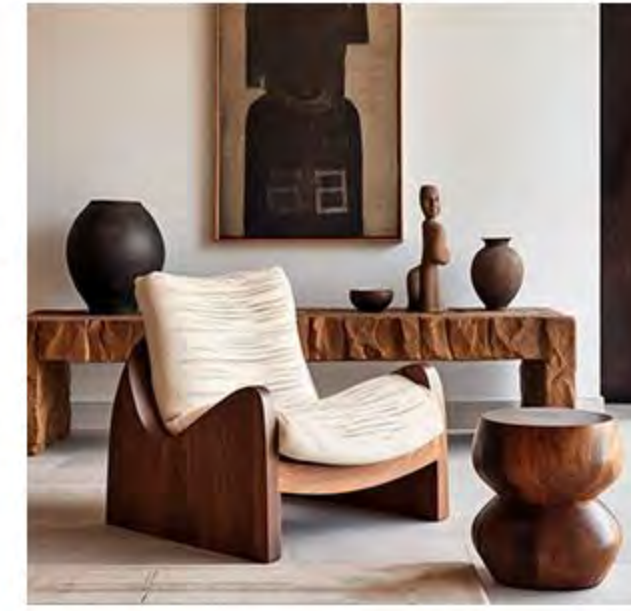

LOUNGE AREA

HOSPITALITY|SEATINGS|SOFA

ITEM No
HS10019

DESCRIPTION
SOFA

PRODUCT SIZE MM
W820*D850*H860

ITEM No
HLC10093

DESCRIPTION
LOUNGE CHAIR

PRODUCT SIZE MM
W720*D850*H860