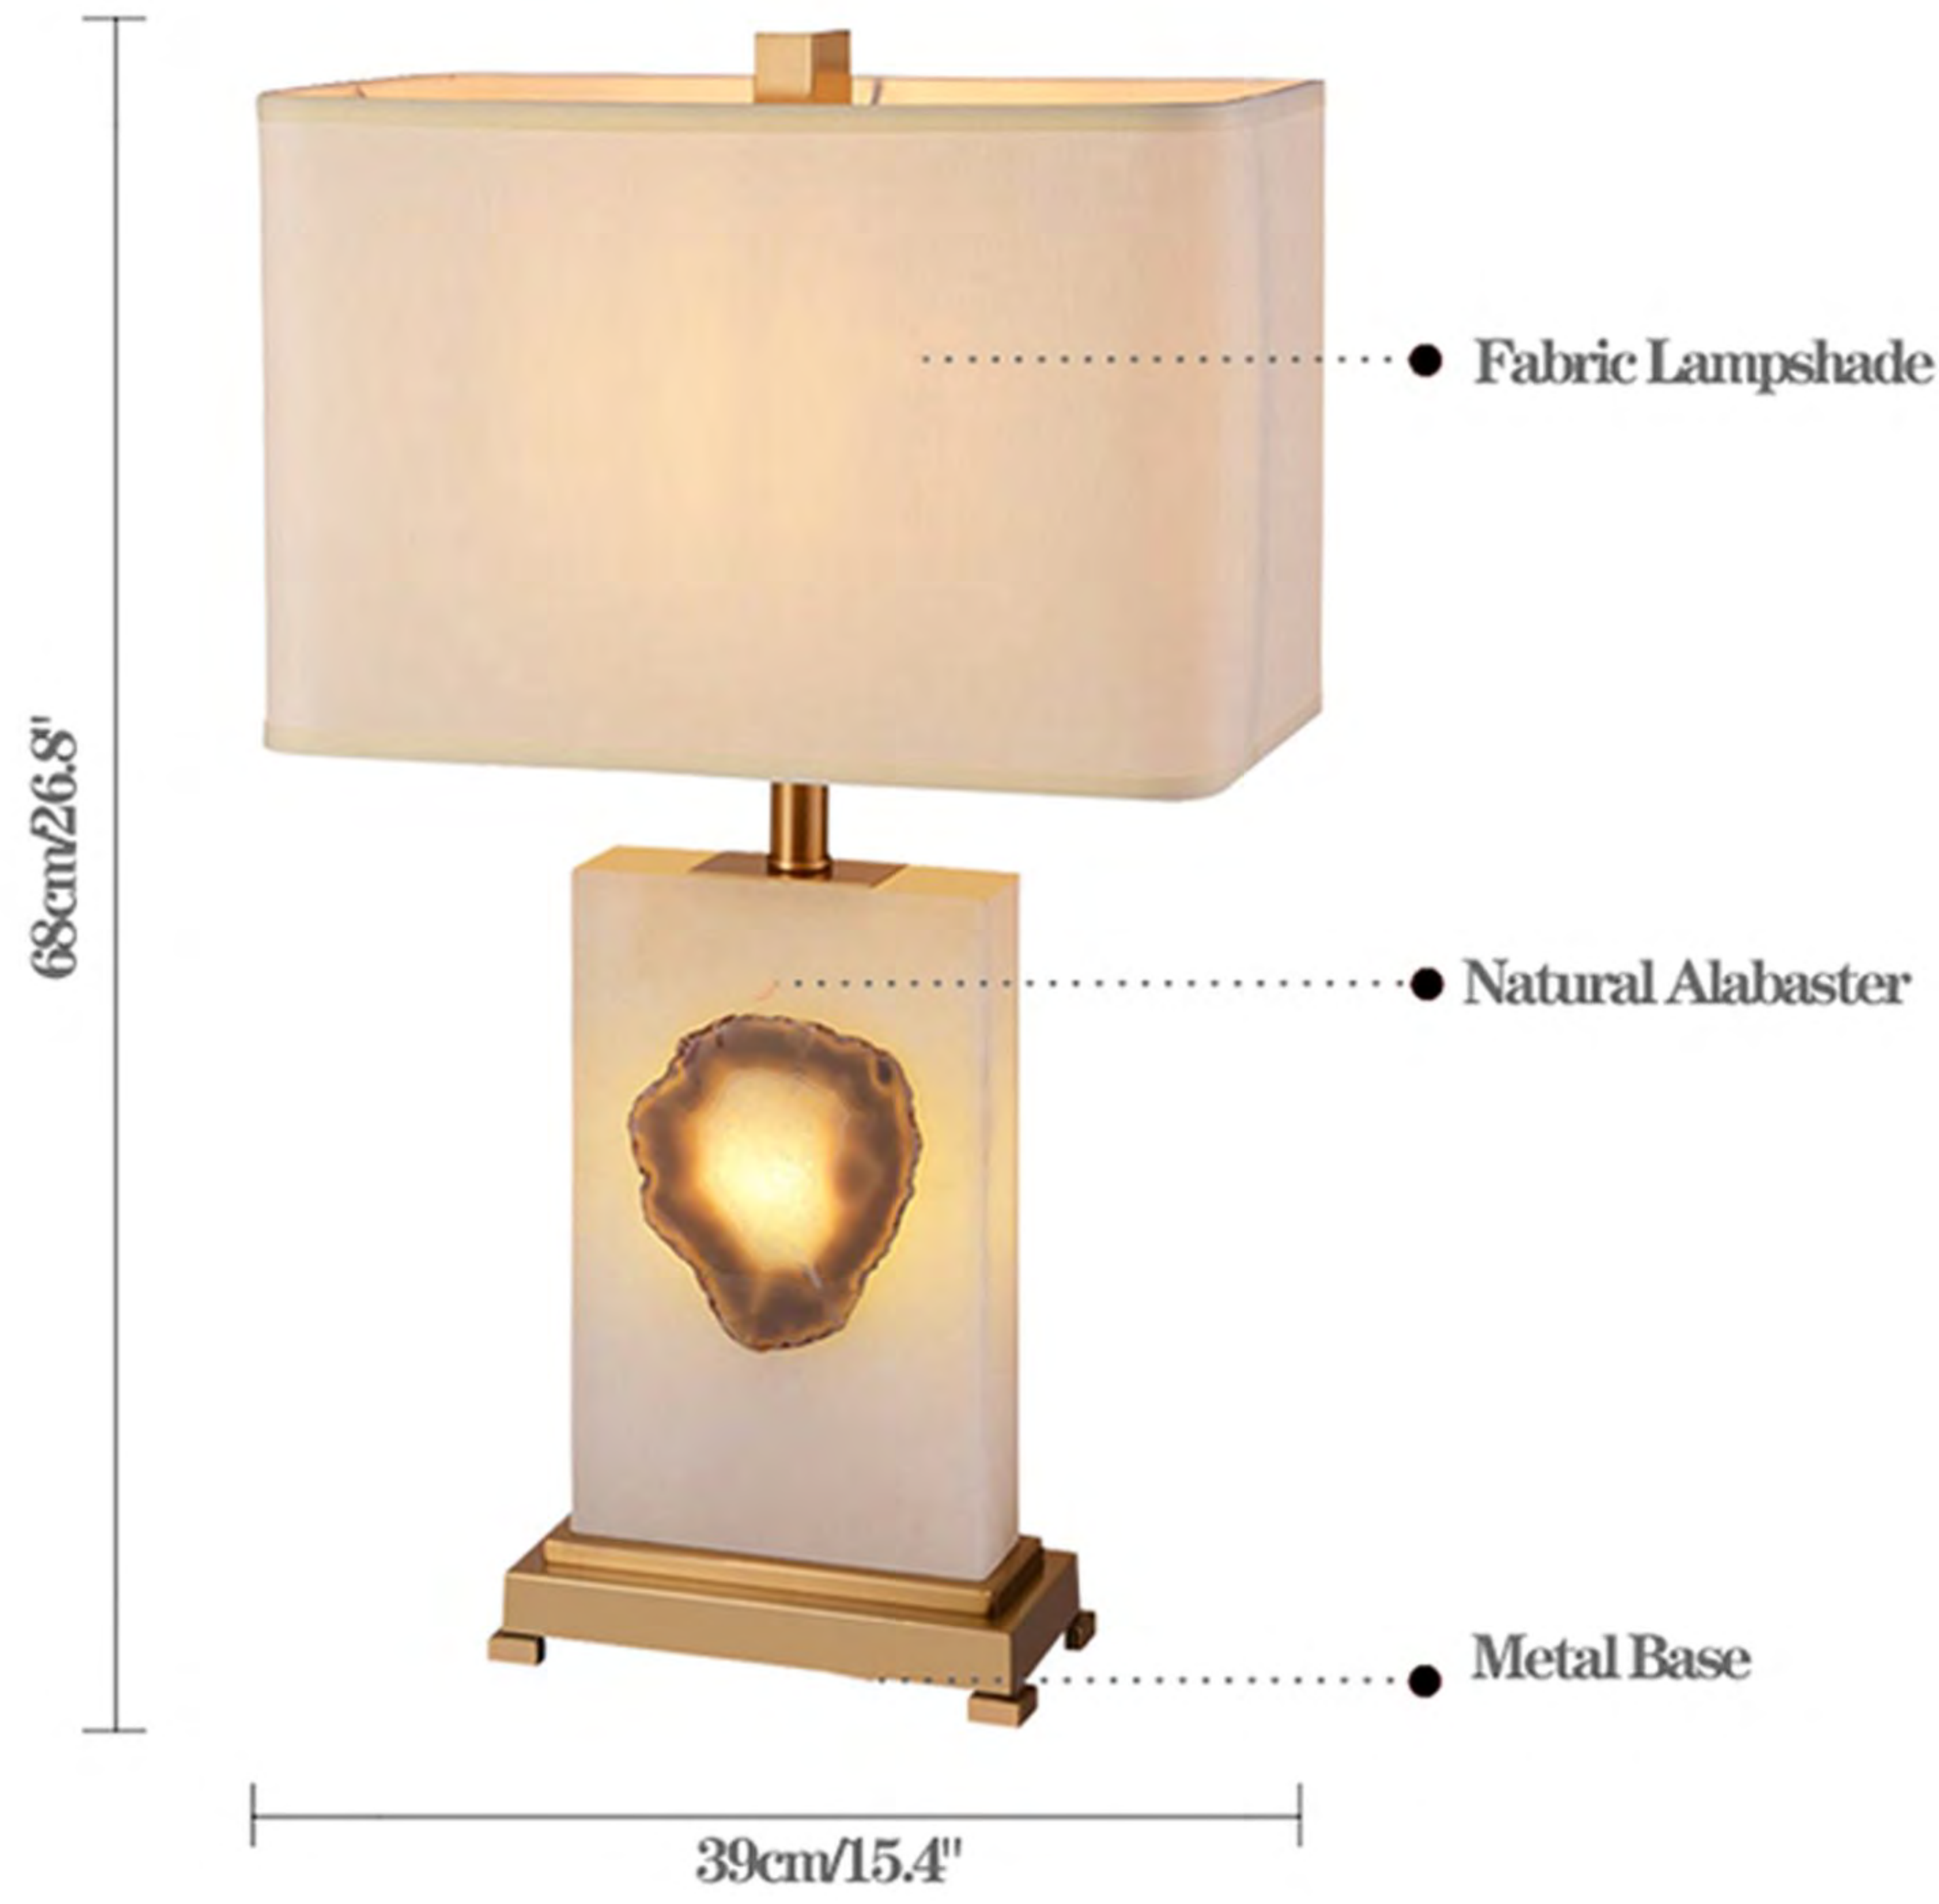

**19025**

**19038**

**19007**

**Size:** D360\*H464mm  
D14.2"\*H18.3"

**Color:** Copper color  
**Material:** Natural Alabaster+Cloth Lampshade

**19002A**

**11.8' x 16.5' / 30cm x 42cm**

**19002B**

68165

Size: D430\*H760mm  
D16.9' x H30"  
Color: Copper color  
Material: Marble+Fabric Shade

68198  
Fabric Lampshade

Natural Alabaster

Metal Base

68470  
Fabric Lampshade

Natural Alabaster

Metal Base

68113

68199

Size: L400\*W200\*H690mm  
L15.7' x W7.9'\*H27'

Color: Copper color

Material: Alabaster+Fabric Shade

68166

Fabric Lampshade

Metal Frame