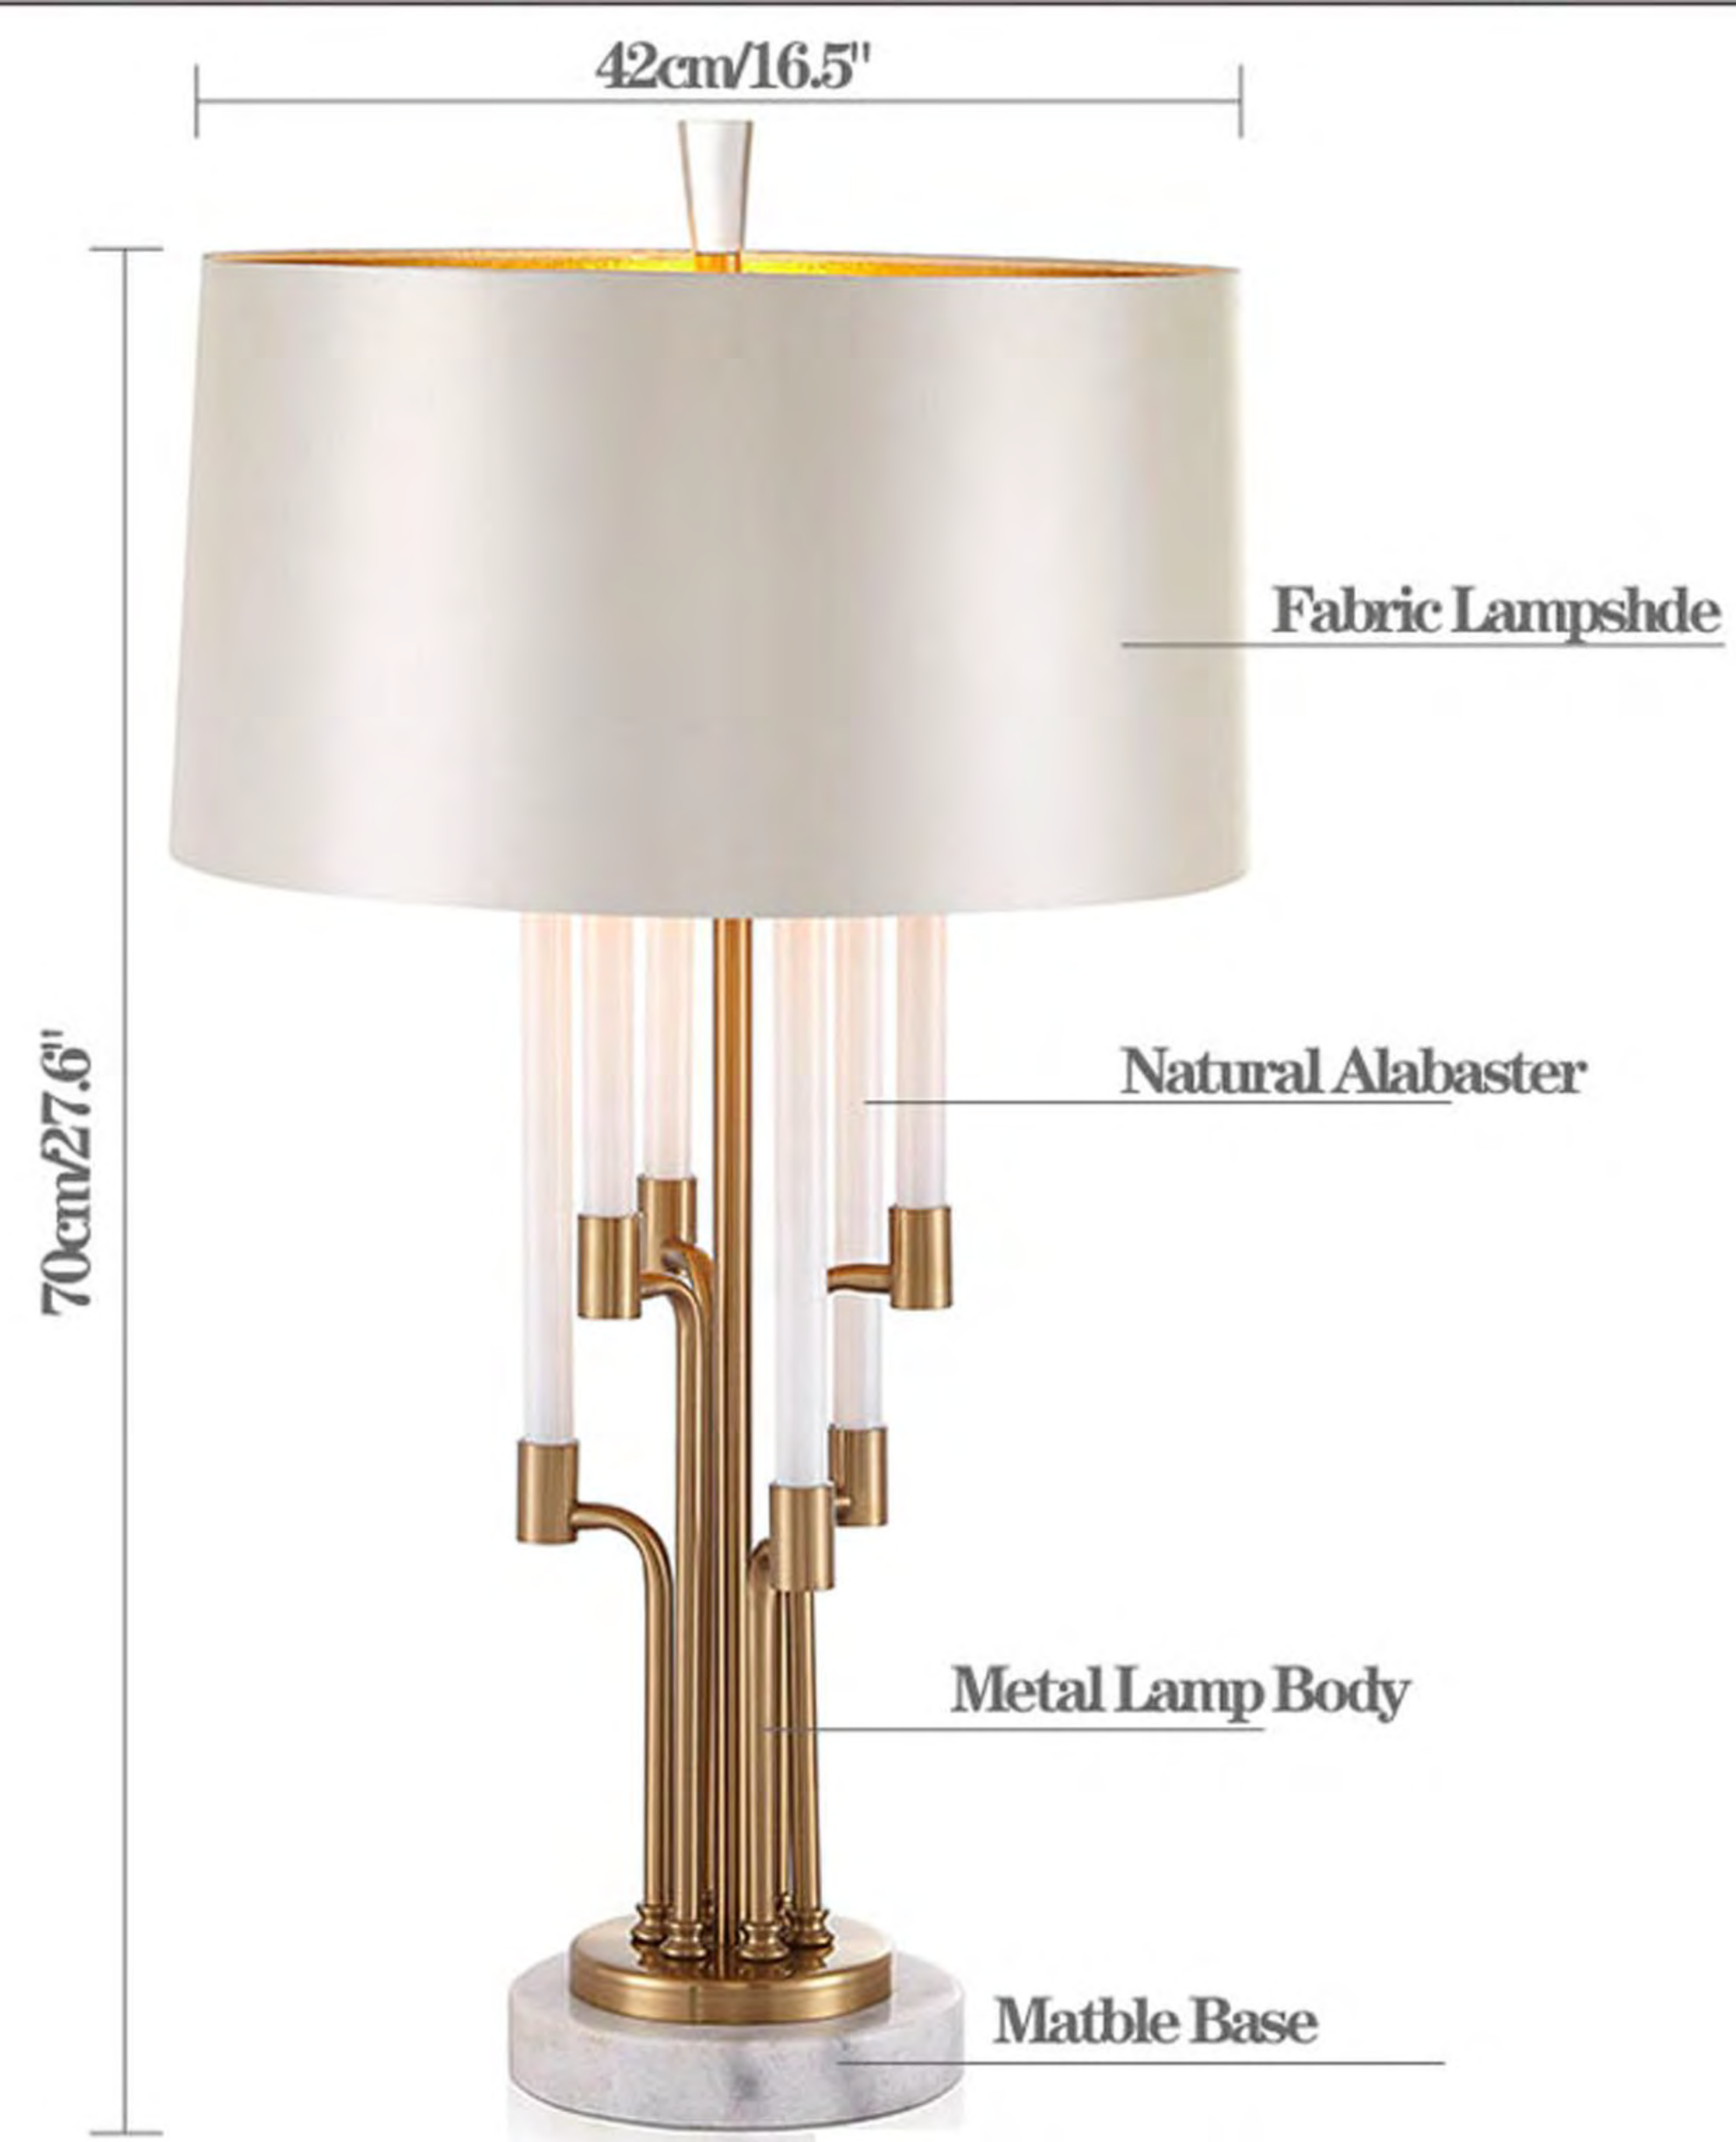

**19025**

**19038**

**19007**

**Size:** D360\*H464mm  
D14.2"\*H18.3"

**Color:** Copper color  
**Material:** Natural Alabaster+Cloth Lampshade

**19002A**

**11.8' x 16.5' / 30cm x 42cm**

**19002B**

68155

Fabric Lampshade

Natural Alabaster

Metal Base

68cm/26.8"

68197

Fabric Lampshade

Natural Alabaster

Metal Base

66cm/26"

68288

Size: D380\*H670mm  
D15" x H26.4"

Color: Copper color

Material: Agate+Fabric Shade

68096

68807