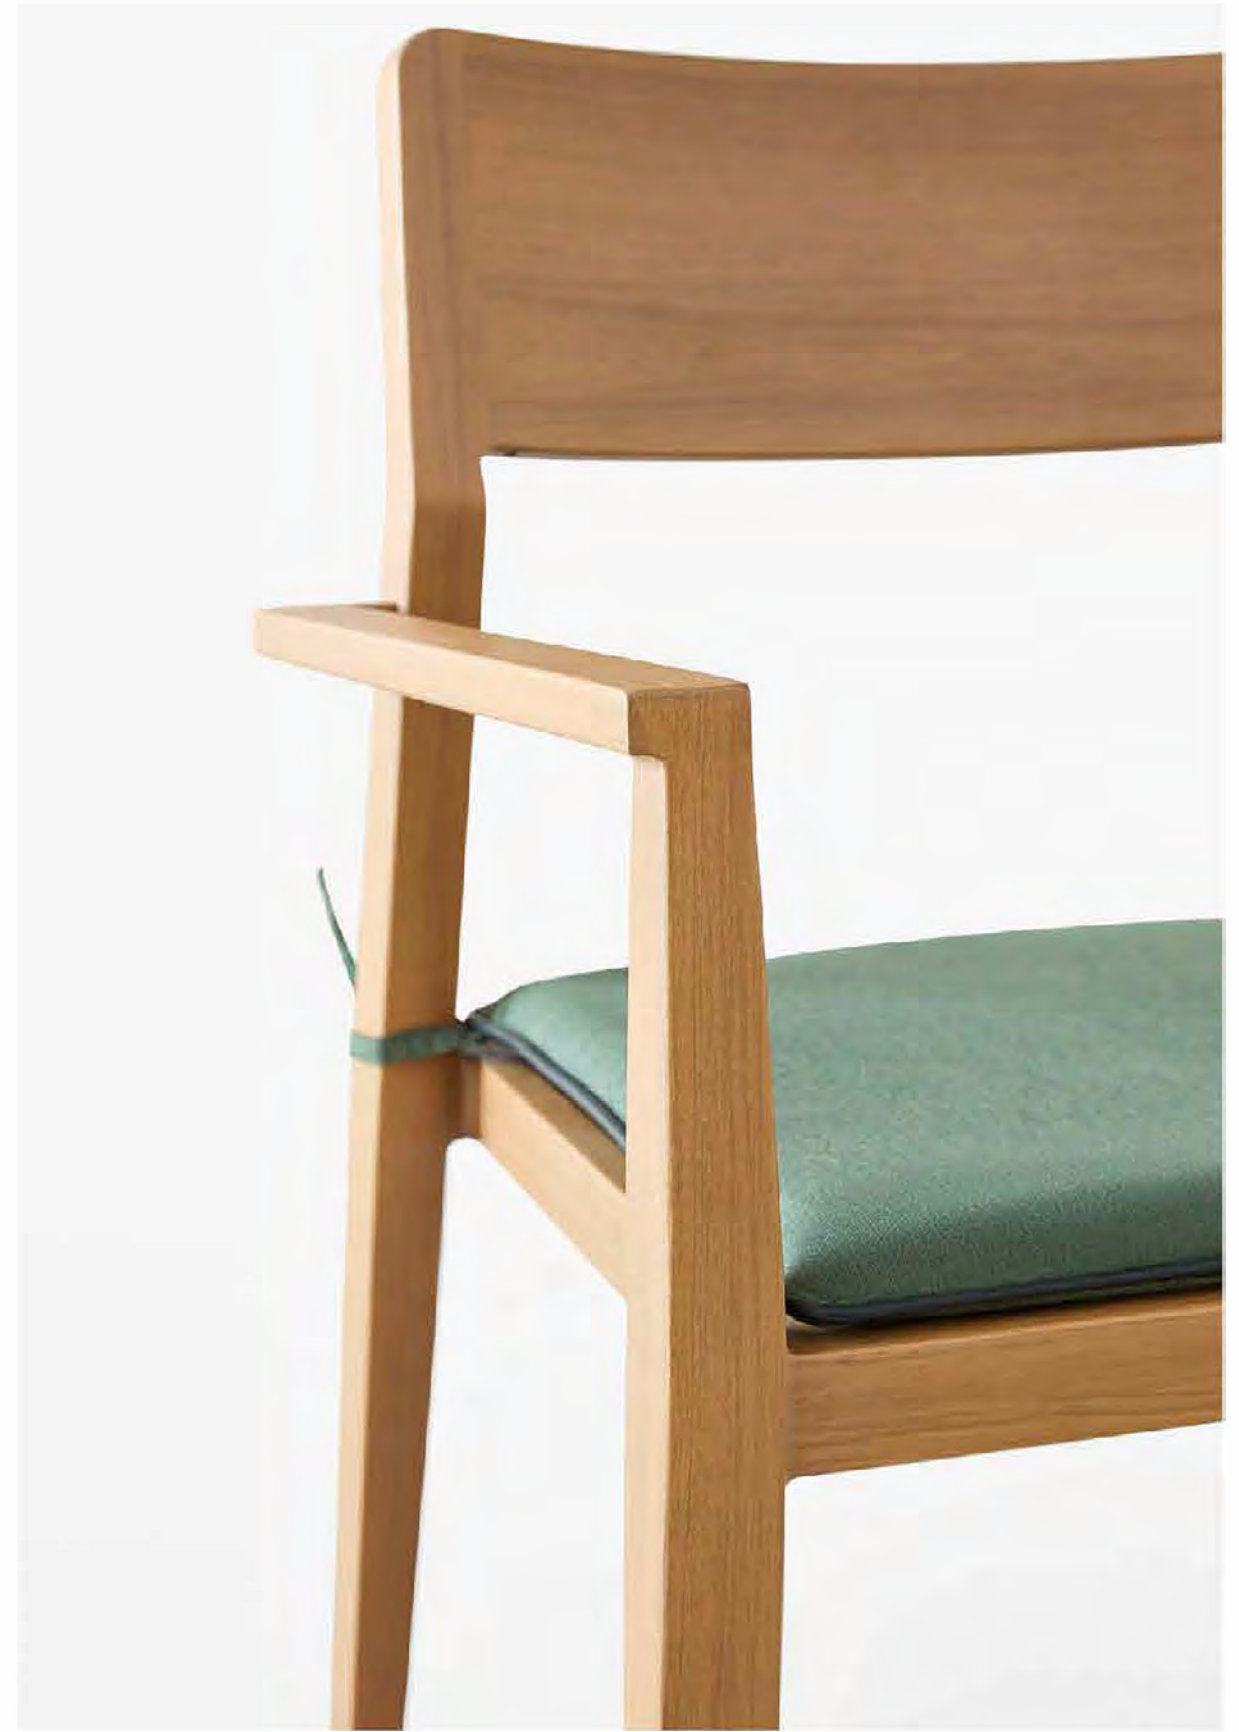

PRODUCTS

YLHP1609HM
H865><SH470xW460xOS20mm
Stack 5 pcs

LHP 5709HL
H865xSH465xAW595><DSS0mm
Stack 5 pcs

LHP 7250H
H1050xSH755><SW470xD490mm
Stack 3 pcs