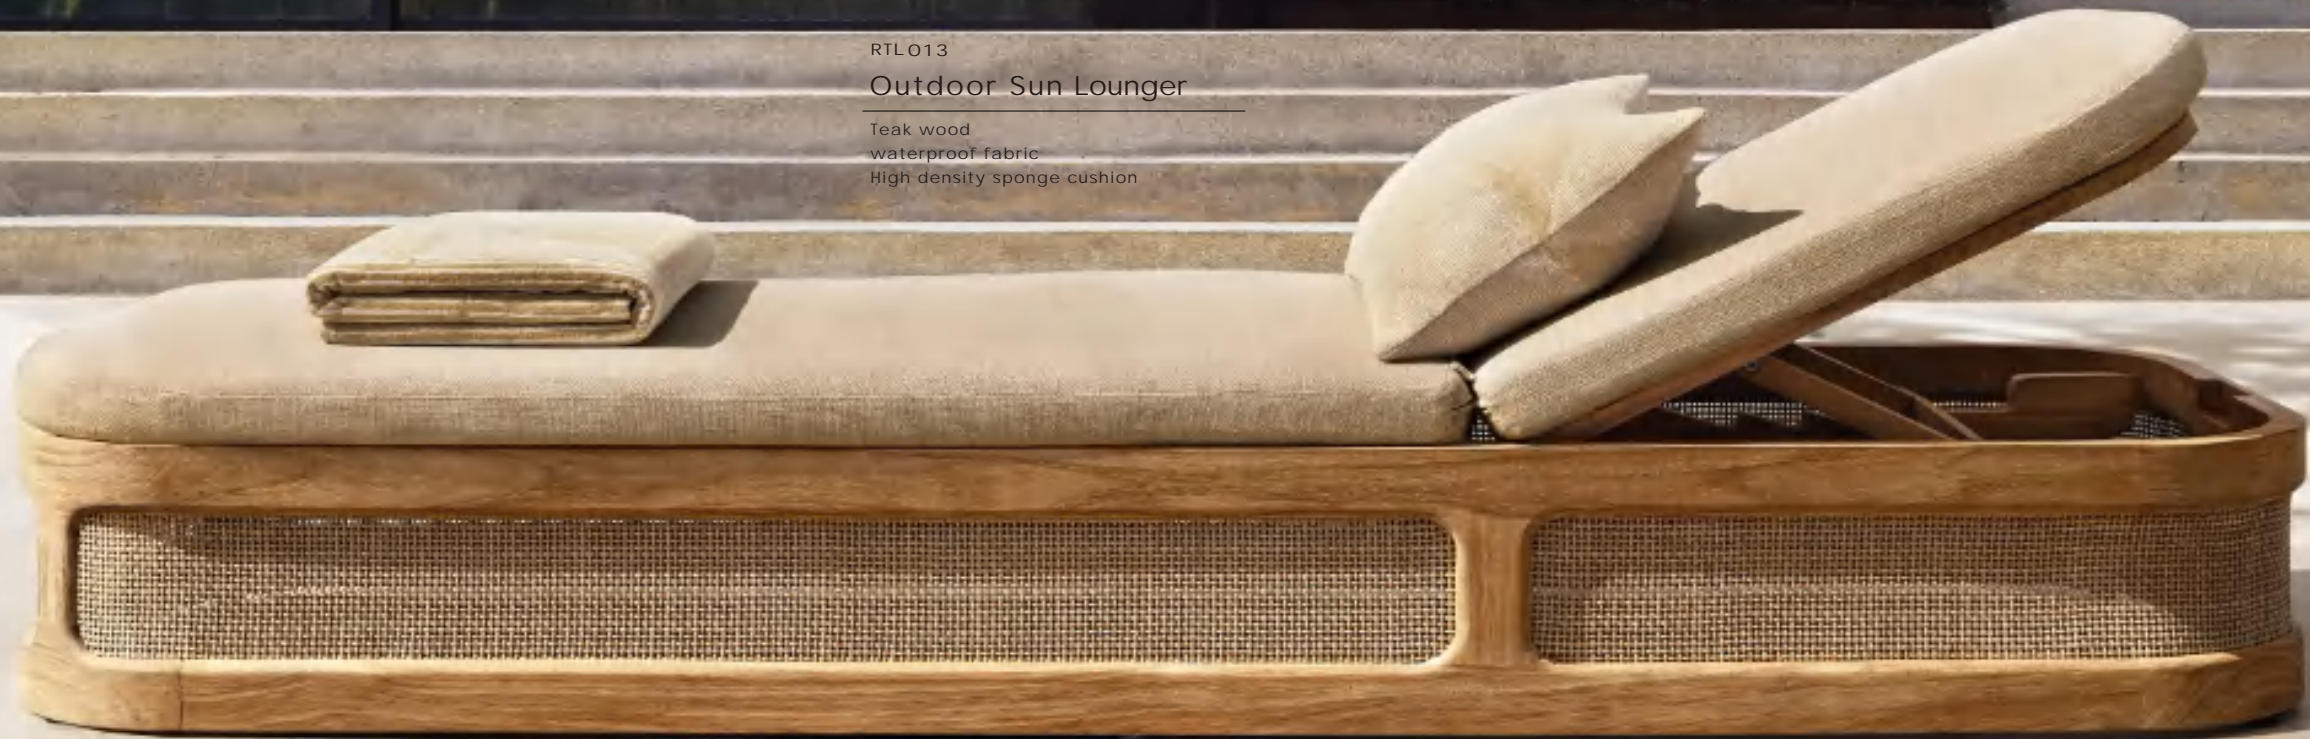

RTL013

Outdoor Sun Lounger

Teak wood
waterproof fabric
High density sponge cushion