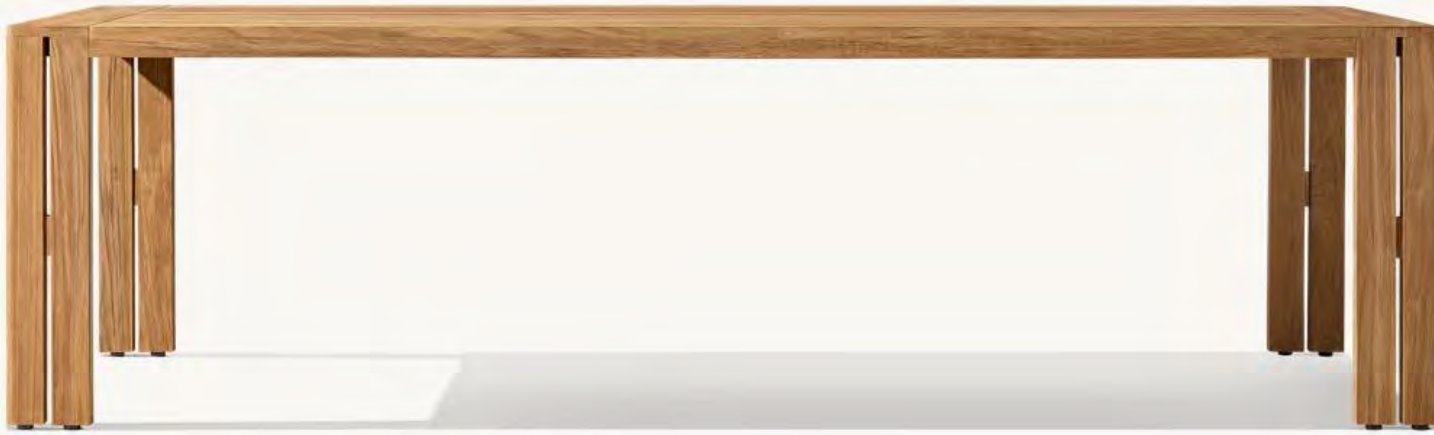

243×83×63.5cm

213×83×63.5cm

274×83×63.5cm

RTC003

Chair and Table

Teak wood
waterproof fabric
High density sponge cushion

Table

213×102×76cm
243×102×76cm
274×102×76cm
305×102×76cm

Single Seat

80×83×63.5cm

Coffee Table

122×81×36cm

168×81×36cm

193×81×36cm

Three Seat

183×83×63.5cm 243×83×63.5cm