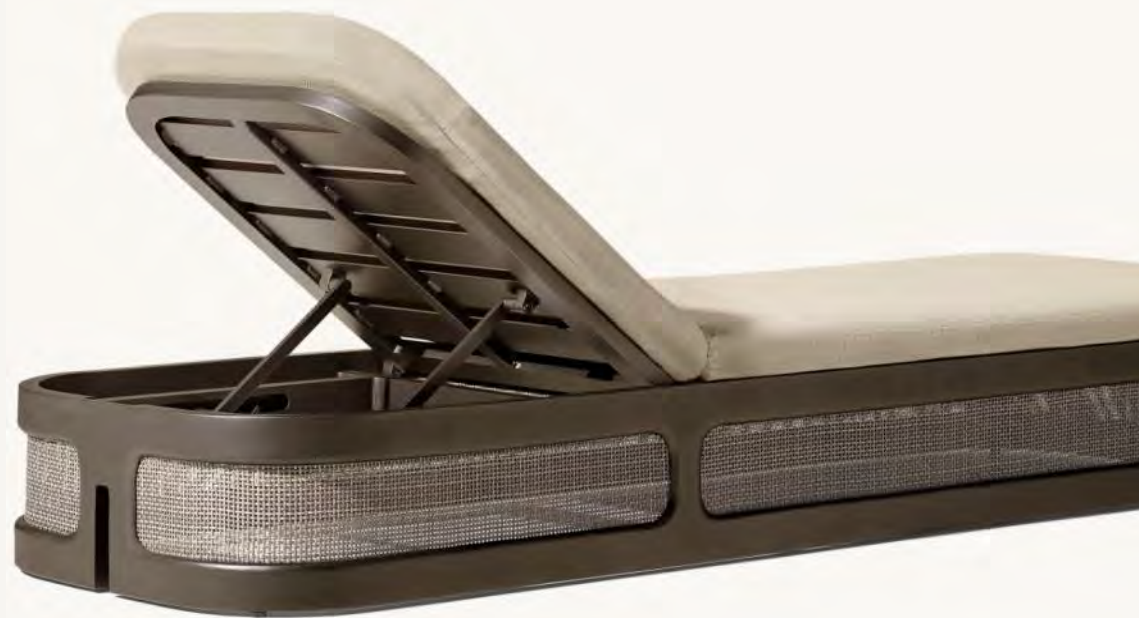

58×61×71cm

RAL013

Outdoor Sun Lounger

Aluminum frame
waterproof fabric
High density sponge cushion

Overall Size
70×202×33cm

RTS014

Outdoor Sofa Set

Teak wood imported from South America
waterproof fabric
High density sponge cushion