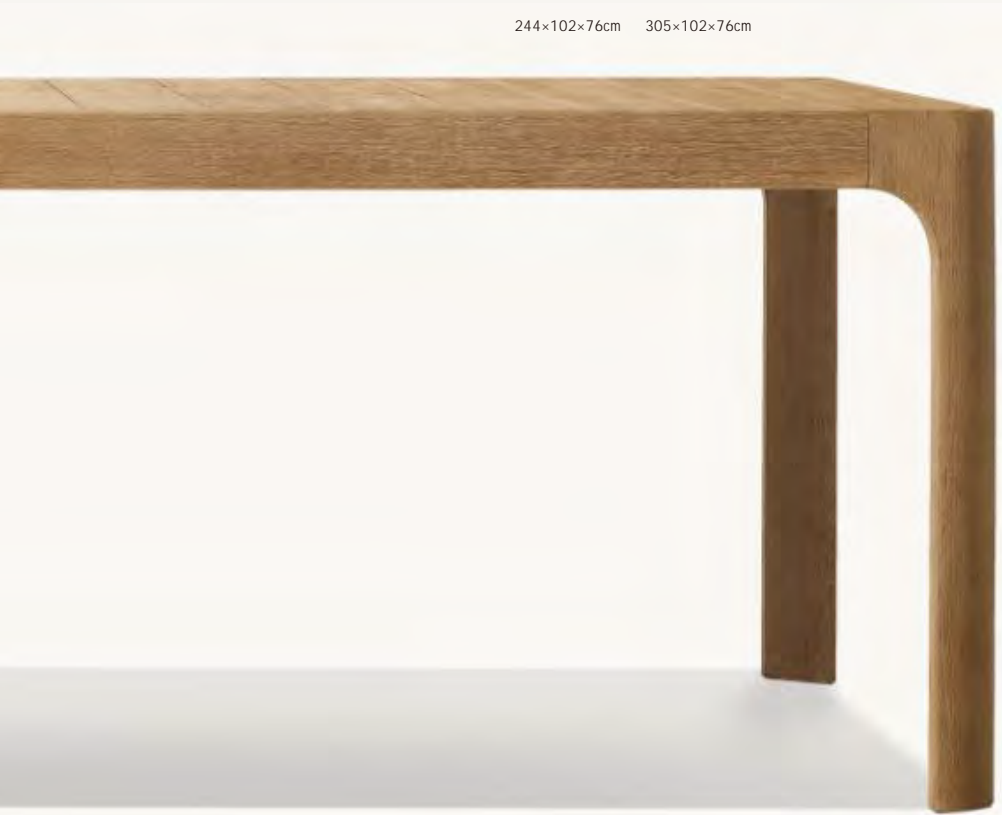

Single Seat
88×86×59cm

Coffee Table
122×86×36cm 168×86×36cm 196×86×36cm

RTC011

Chair and Table

Teak wood
waterproof fabric
High density sponge cushion

Table

218×102×76cm 274×102×76cm

244×102×76cm 305×102×76cm