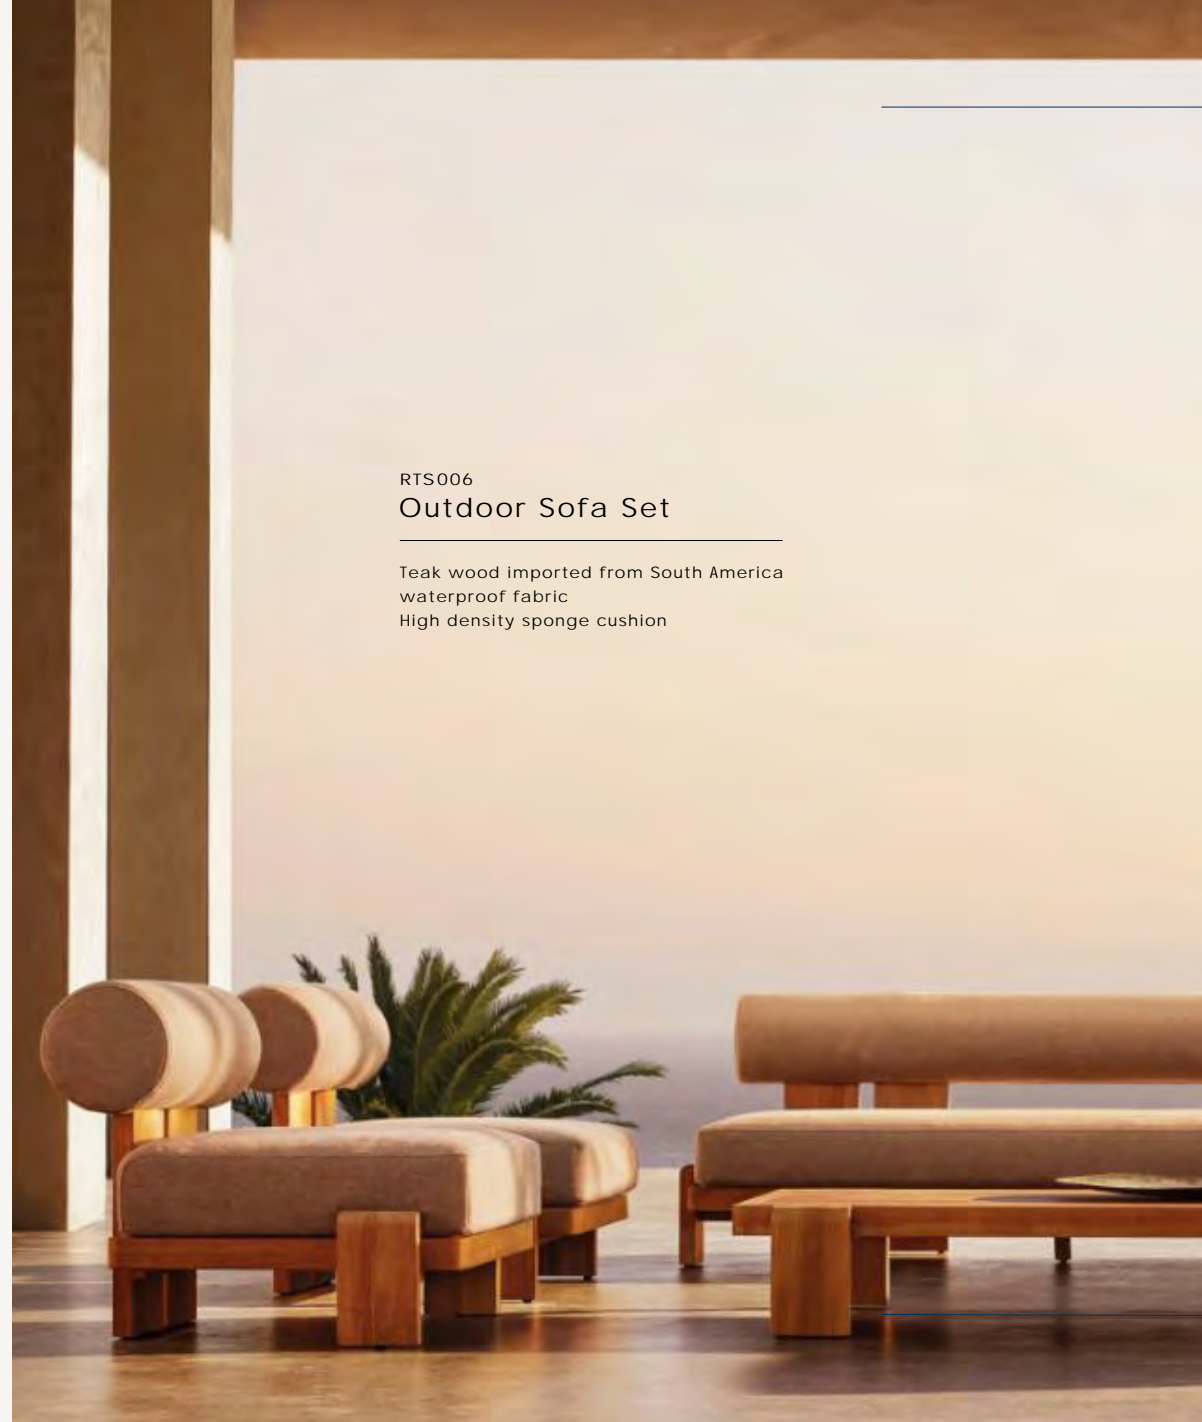

RTS006
Outdoor Sofa Set

Teak wood imported from South America
waterproof fabric
High density sponge cushion