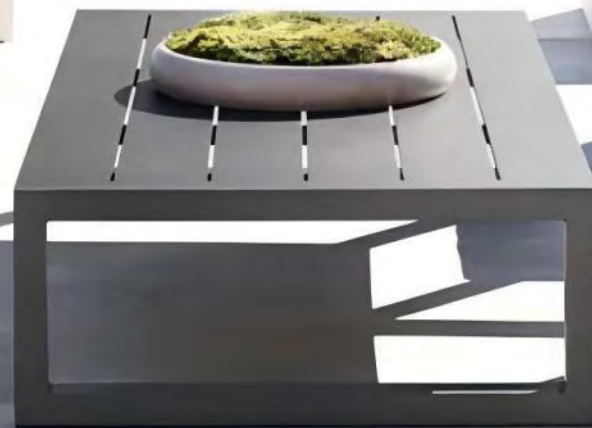

RAS015

Outdoor Sofa Set

Aluminum frame
waterproof fabric
High density sponge cushion

Coffee Table
100×75×30cm 160×75×30cm 190×75×30cm

Single Seat
75×75×61cm

Two Seat

142×74×61cm

210×74×61cm