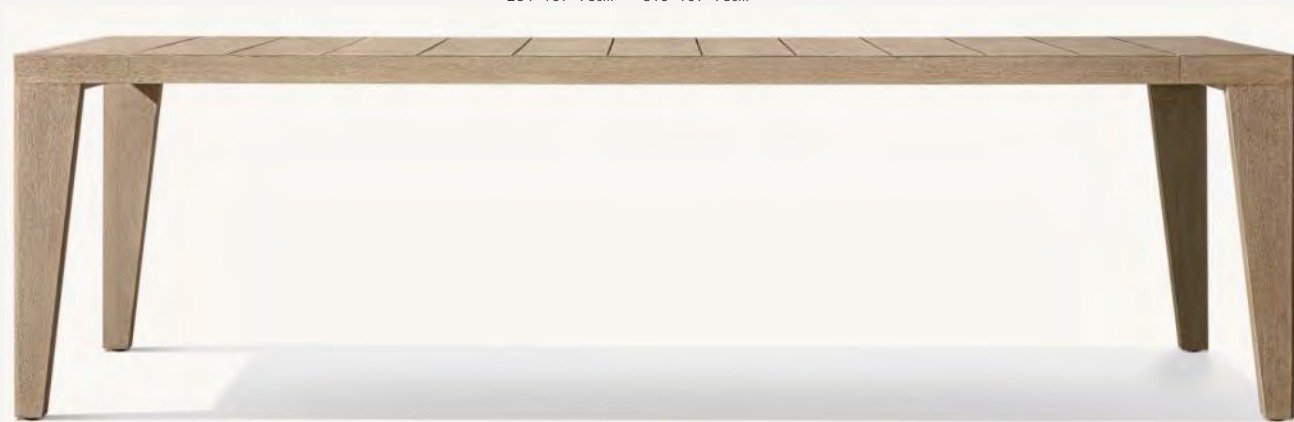

RTC017

Outdoor Sofa Set

Teak wood Imported from South America
waterproof fabric
High density sponge cushion

Chair
55×61×84cm

Table
213×107×76cm 274×107×76cm
234×107×76cm 315×107×76cm

Chair
47×61×84cm

RTL017