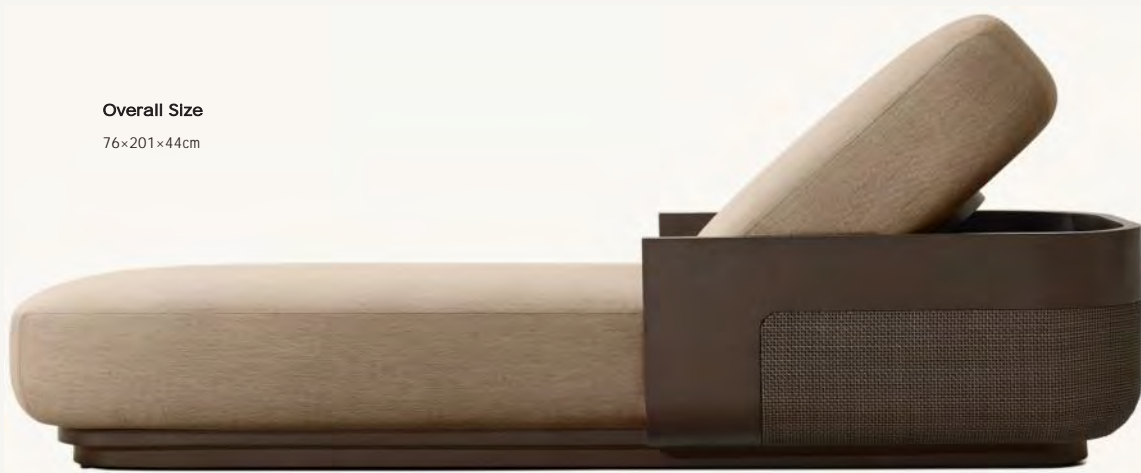

DIA122×76cm DIA152.5×76cm DIA183×76cm

Table

213×103×76cm 244×103×76cm
274×103×76cm

RAL022

Outdoor Sun Lounger

Aluminum frame
waterproof fabric
High density sponge cushion

Overall Size
76×165×61.5cm

Overall Size
76×201×44cm