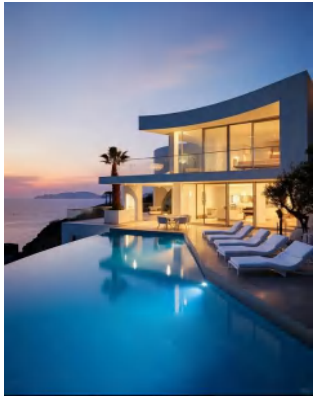

LHP

Rich experience in providing outdoor furniture for cruise ships/hotels/restaurants/resorts.

Original Series