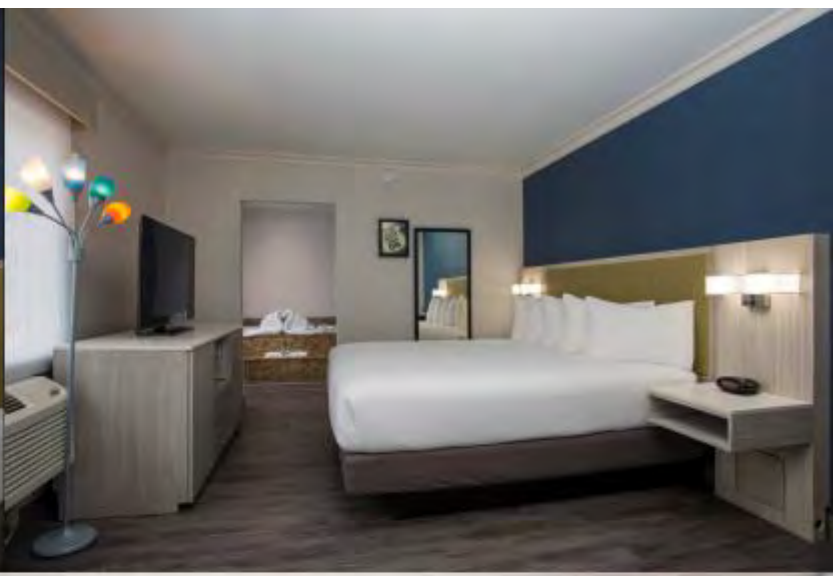

Desk
42"*20"*31"
48"*24"*31"

Media Console
72"(60")*24"*45"

Best Western

Surestay Hotel Furniture

Chinese Hotel Design

W:60"/D:1.5"/H:48"

W:80"/D:1.5"/H:48"

W:26"/D:1"/H:60"