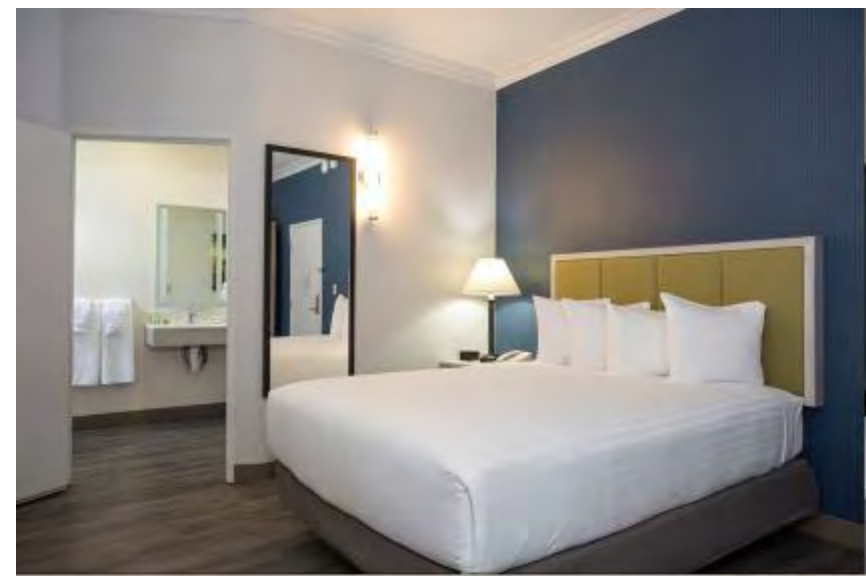

Surestay Hotel Furniture