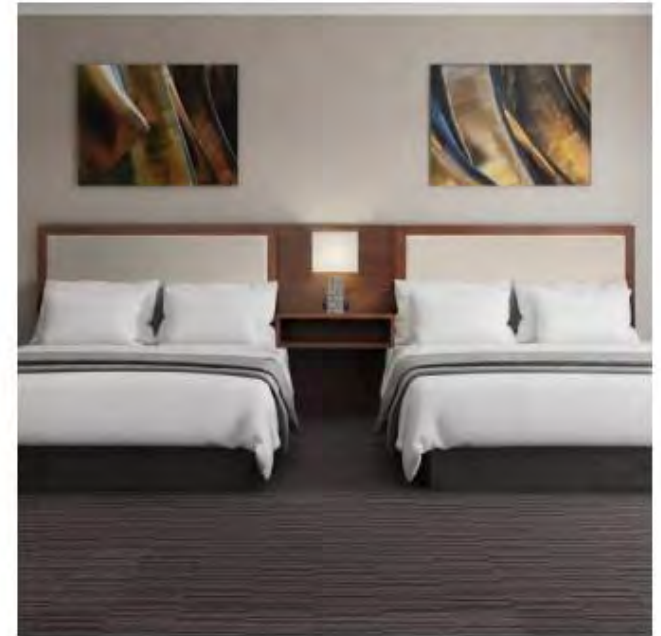

Desk
42"*20"*31"
48"*24"*31"

Media Console
72"(60")*24"*45"

Best Western

Surestay Hotel Furniture

Chinese Hotel Design

W:60"/D:1.5"/H:48"

W:80"/D:1.5"/H:48"

W:26"/D:1"/H:60"