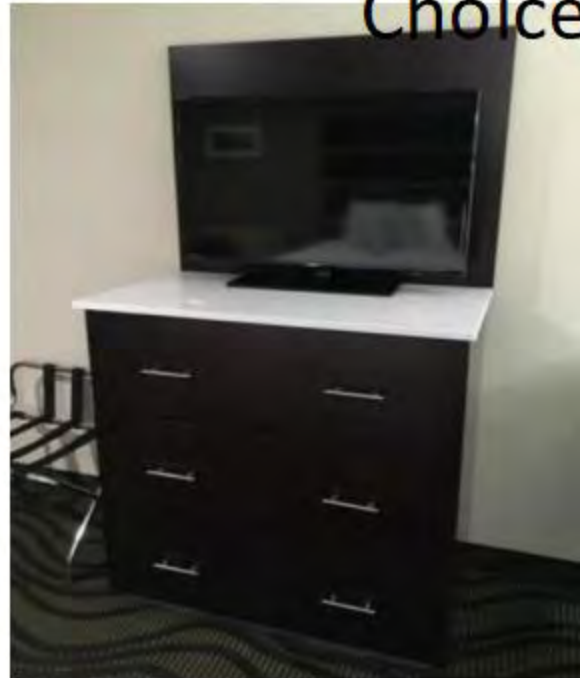

Choice Hotels-Rodeway Inn

Rodeway Inn

Choice Hotels-Rodeway Inn

Rodeway Inn Lobby

Choice Hotels-Quality Inn

Quality Inn

Guest Room Artwork

Choice Hotels-Quality Inn

Quality Inn

Choice Hotels-Quality Inn

Quality Inn

Choice Hotels-Quality Inn

Sleep Inn Hotel Furniture

Sleep Inn Wardrobe: 36"*23.5"*78"

Sleep Inn Desk:48"*24"*32"

Sleep Inn Luggage:28"*24"*18" |