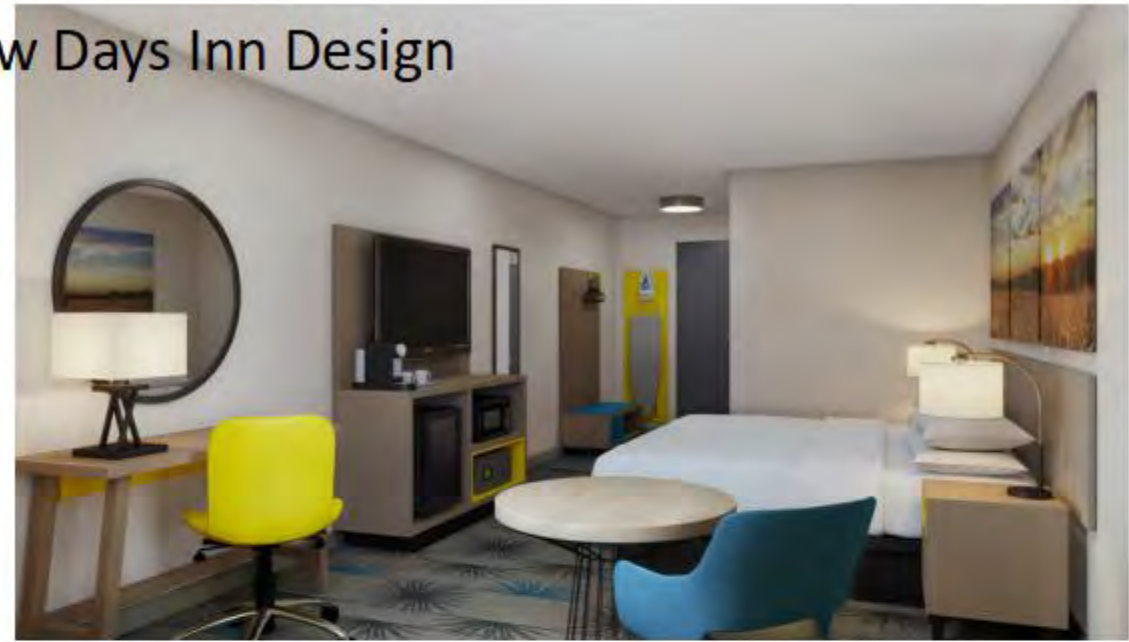

Sleep Inn Closet: 36"*23.5"*80"

Sleep Inn Table:30"*30"*30"

Radisson Hotel-Country Inn

Radisson Hotel-Country Inn

Radisson Hotel

Radisson Hotel

Wyndham Hotels-Howard Johnson

Wyndham Hotels-New Days Inn Design