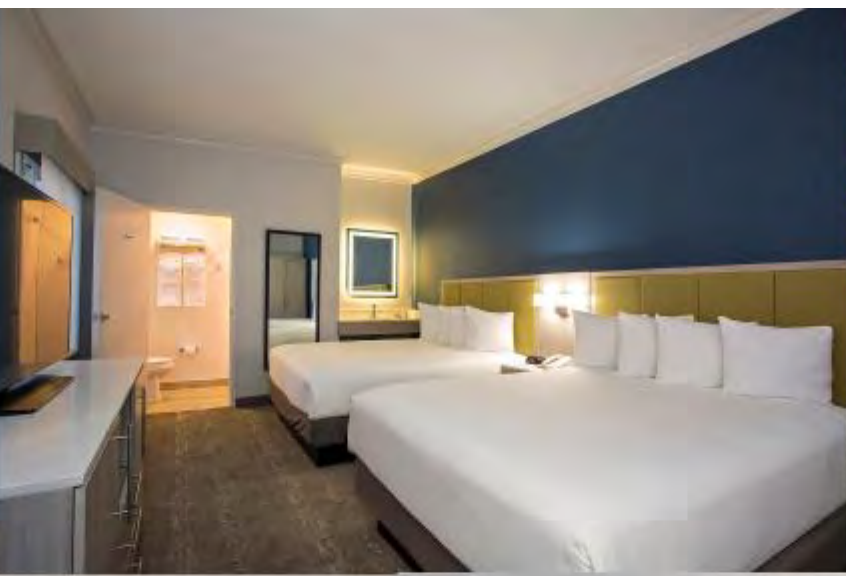

Desk
42"*20"*31"
48"*24"*31"

Media Console
72"(60")*24"*45"

Best Western

Surestay Hotel Furniture

Chinese Hotel Design

W:60"/D:1.5"/H:48"

W:80"/D:1.5"/H:48"

W:26"/D:1"/H:60"