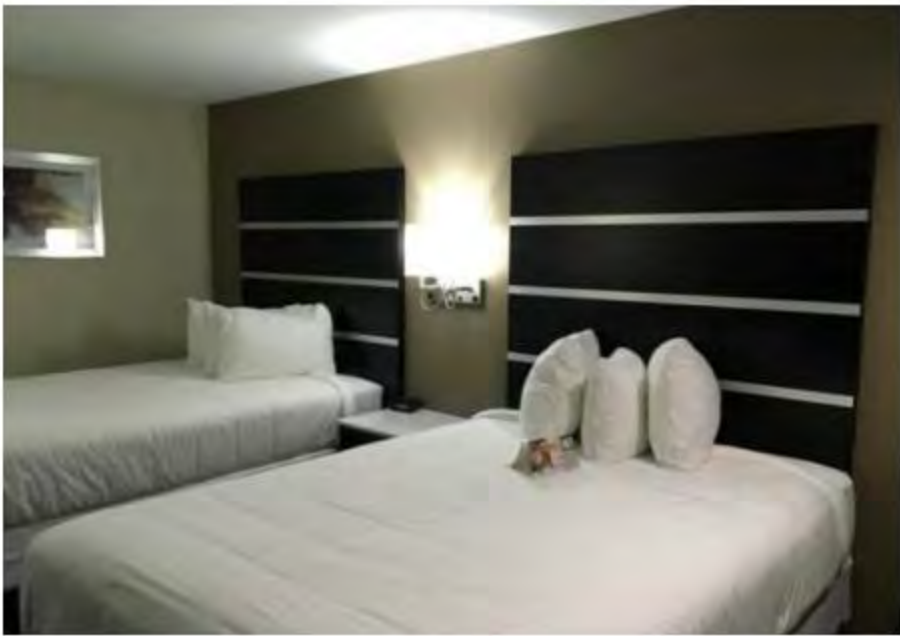

Hampton Inn Design

Hampton inn

Hilton -Home 2 Suites

Hilton -Homewood

Truly Yours Comfort Inn Suite

Choice Hotels-Comfort Inn

Choice Hotels-Comfort Inn

Choice Hotel Clarion Inn Furniture

Choice Hotels-Rodeway Inn

Rodeway Inn

Choice Hotels-Rodeway Inn

Rodeway Inn Lobby

Choice Hotels-Quality Inn

Quality Inn

Guest Room Artwork

Choice Hotels-Quality Inn

Quality Inn

Choice Hotels-Quality Inn

Quality Inn

Choice Hotels-Quality Inn

Sleep Inn Hotel Furniture

Sleep Inn Wardrobe: 36"*23.5"*78"

Sleep Inn Desk:48"*24"*32"

Sleep Inn Luggage:28"*24"*18" |