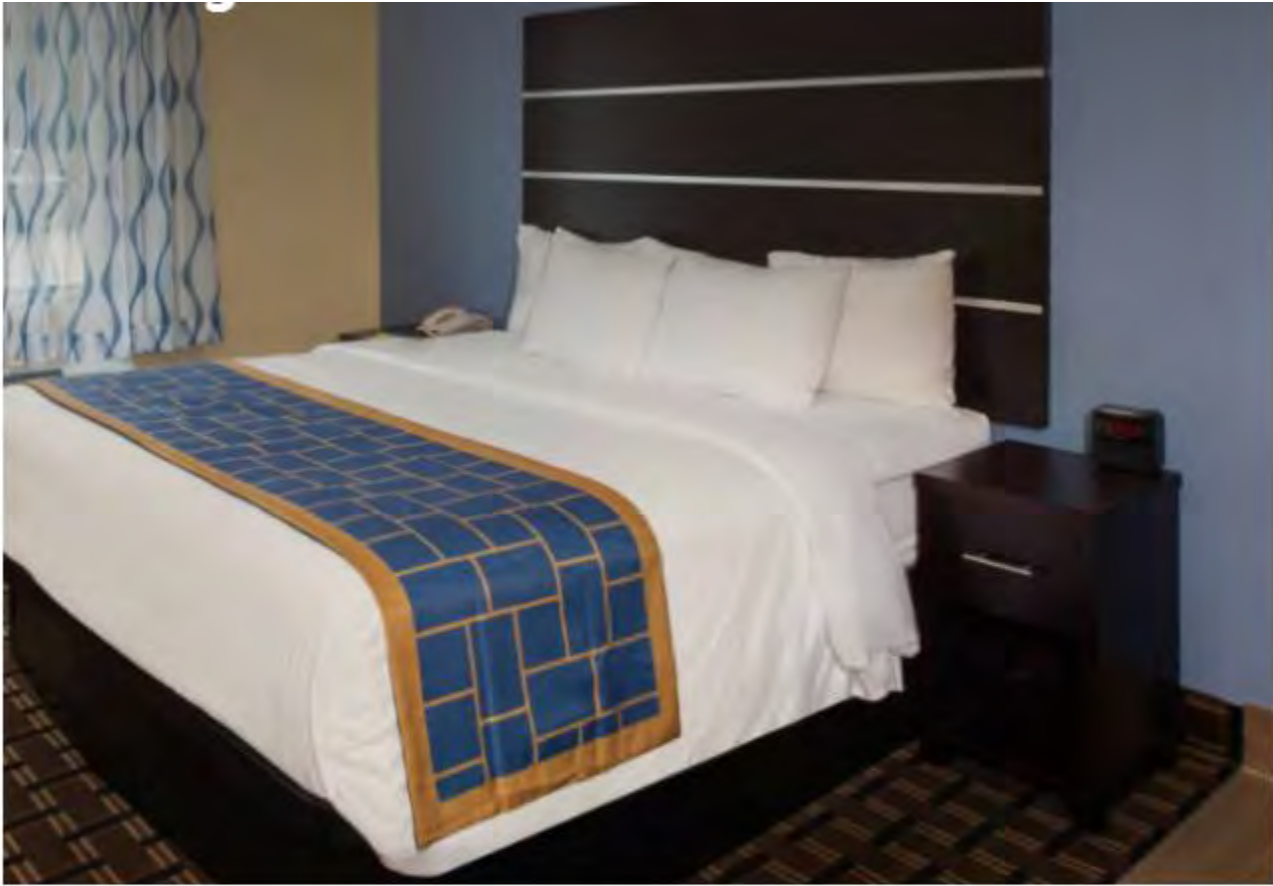

Wyndham Hotels-Days Inn