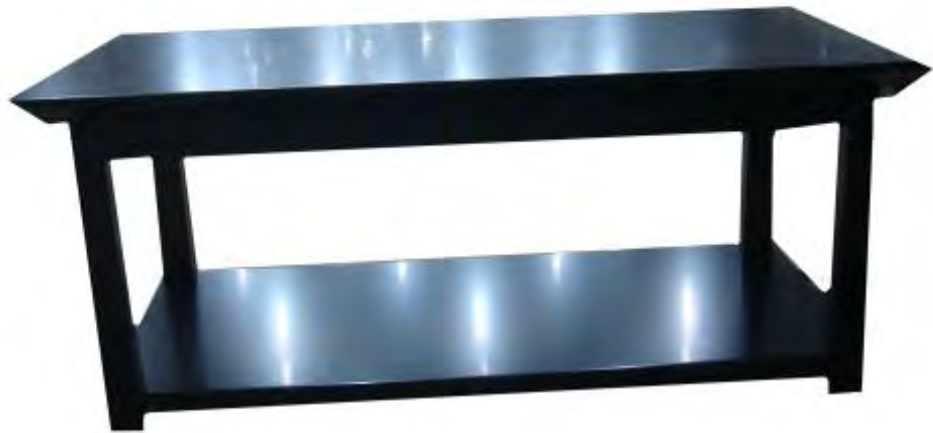

Desk
42"*20"*31"
48"*24"*31"

Media Console
72"(60")*24"*45"

Best Western

Surestay Hotel Furniture

Chinese Hotel Design

W:60"/D:1.5"/H:48"

W:80"/D:1.5"/H:48"

W:26"/D:1"/H:60"