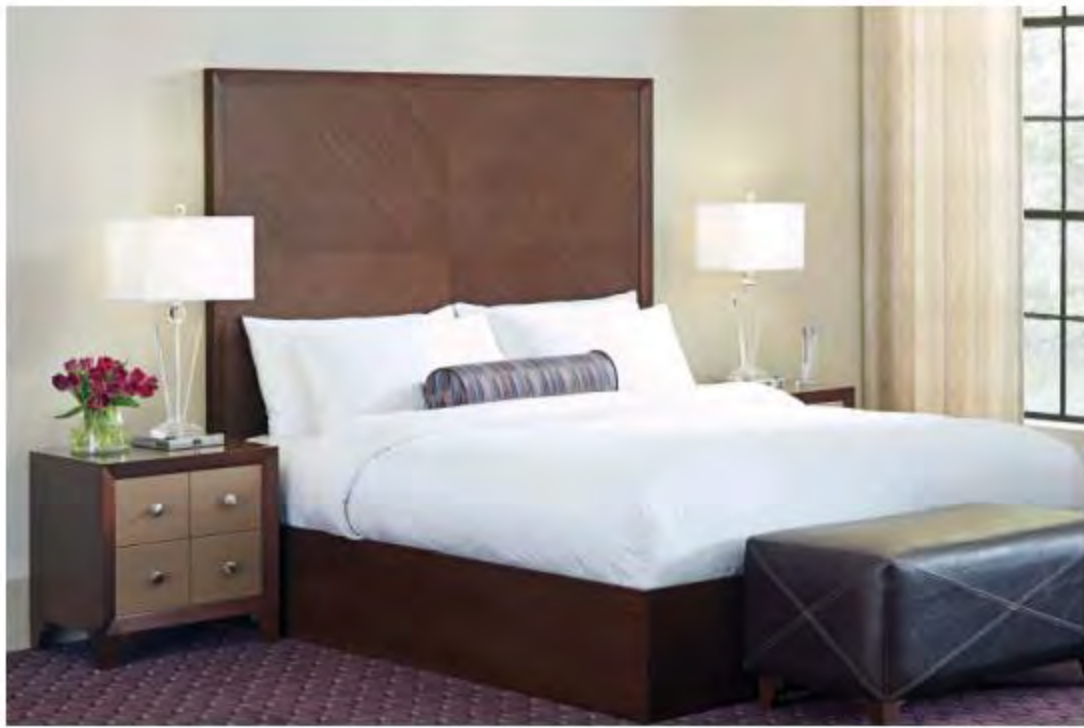

Desk
42"*20"*31"
48"*24"*31"

Media Console
72"(60")*24"*45"

Best Western

Surestay Hotel Furniture

Chinese Hotel Design

W:60"/D:1.5"/H:48"

W:80"/D:1.5"/H:48"

W:26"/D:1"/H:60"