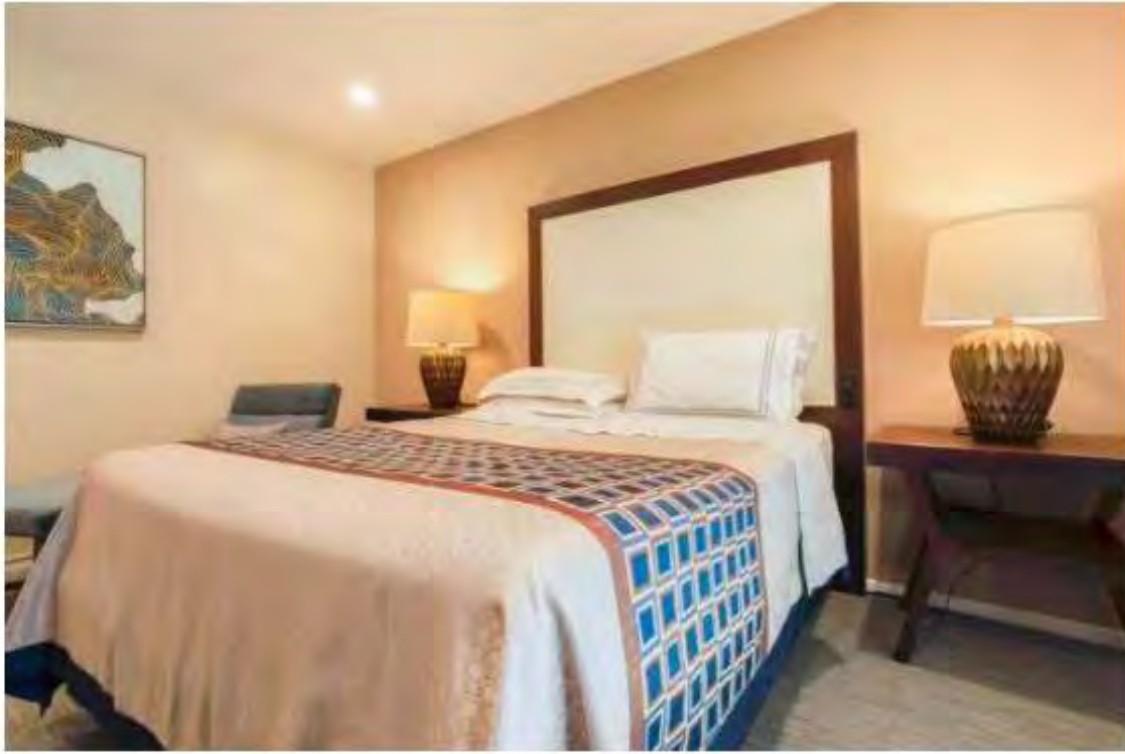

Hilton-Double Tree