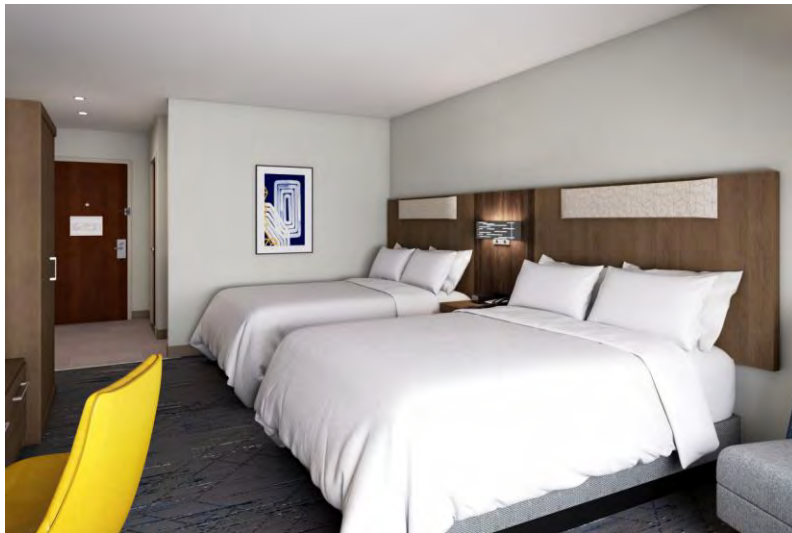

Your most trusted partner in professional contract furniture projects

BRAND PROGRAMS