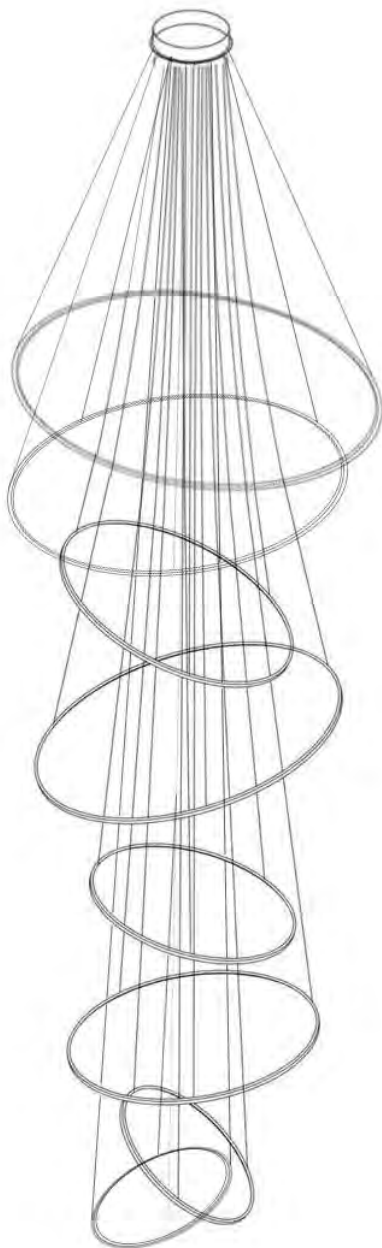

Product Information

LL8974-6

Material	Aluminum + Silicone
LED	EPISTAR
Power	161W
CRI	>80Ra
CCT	3000K/4000K/6500K
Driver	
Voltage	AC100-240V
Color	Brass/Gold/Chrome/Rose Gold/Pearl Black
6-Ring Size	Ø1200 + Ø1000 + Ø800 + Ø600 + Ø400+ Ø300mm
Overall Height	3500mm (11 feet)
Profile Size	W10*H20mm
Lighting Direction	Inward Lighting