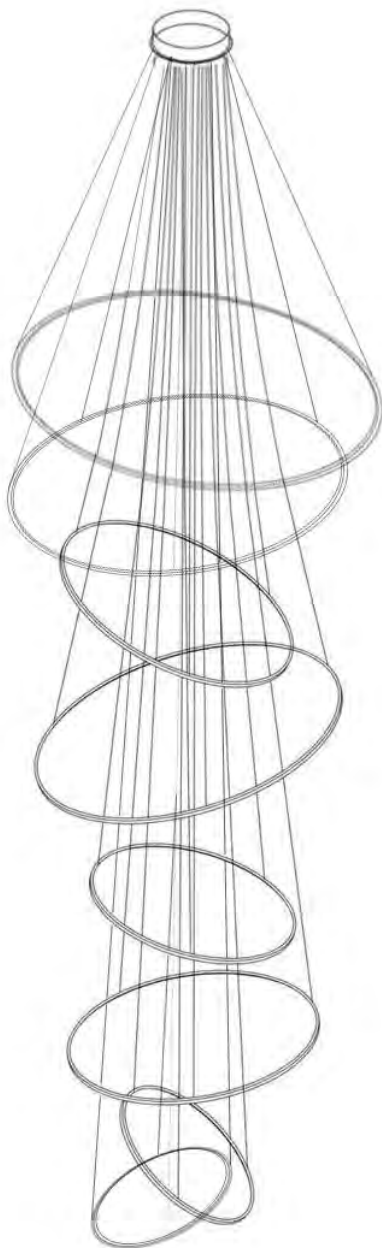

Product Information

LL8974-XX

Material	Aluminum + Silicone
LED	EPISTAR
Power	XXX W
CRI	>80Ra
CCT	3000K/4000K/6500K
Driver	
Voltage	AC100-277V
Color	Brass/Gold/Chrome/Rose Gold/Pearl Black
Ring Size	Available any size as buyer requests(Customized Size)
Overall Height	5000mm (16.66 feet)
Profile Size	W10*H20mm
Lighting Direction	Inward Lighting