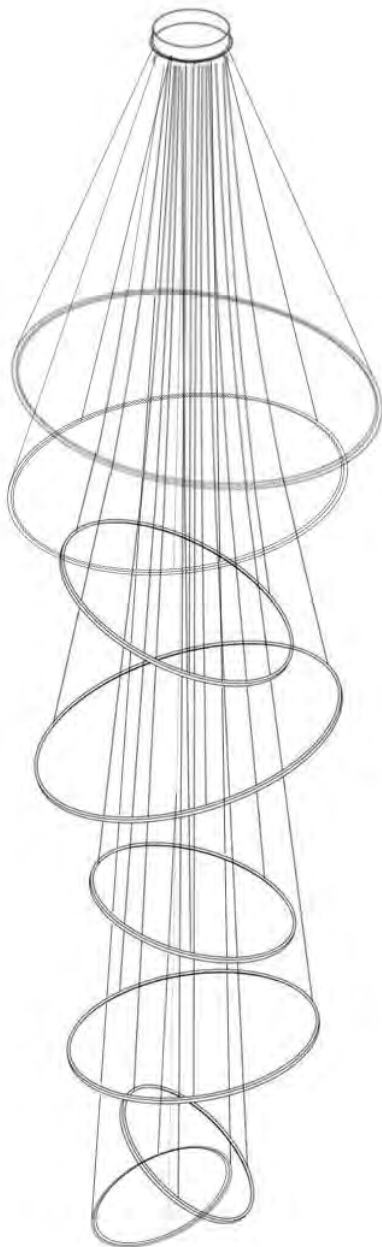

Product Information

LL8974-11

Material	Aluminum + Silicone
LED	EPISTAR
Power	327W
CRI	>80Ra
CCT	3000K/4000K/6500K
Driver	
Voltage	AC100-277V
Color	Brass/Gold/Chrome/Rose Gold/Pearl Black
11-Ring Size	Ø1300 + Ø1200 + Ø1100 + Ø1000 + Ø900 + Ø800 + Ø700 + Ø600 + Ø500 + Ø400 + Ø300mm
Overall Height	5000mm (16.66 feet)
Profile Size	W10*H20mm
Lighting Direction	Inward Lighting