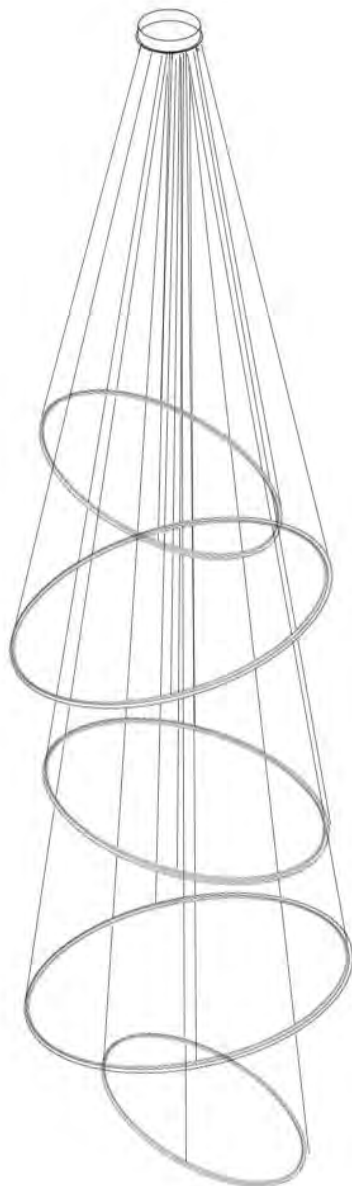

LBF8961A Wall Sconce Collection

Product Parameter

LBF8961A-5

Material	Aluminum
Power	10W
Driver	UL/CE Approved Driver  
Voltage	AC100-277V/AC220-240V
Light Source	Epistar Chip
CRI	≥80
CCT	3000K/4000K/6000K
Product Size	D5.5*L48.5*H16.5cm (1 Head)
Suspension Chain Length	/
Finish	Brass/Gold/Chrome/Rose Gold/Pearl Black etc.
Lighting Direction	Upward + Downward Lighting
Packing	1 PC In Brown Box + Polywood Package

Product Parameter

LBF8961A-7

Material	Aluminum
Power	10W
Driver	UL/CE Approved Driver  
Voltage	AC100-277V/AC220-240V
Light Source	Epistar Chip
CRI	≥80
CCT	3000K/4000K/6000K
Product Size	D7*L48.5*H18cm (1 Head)
Suspension Chain Length	/
Finish	Brass/Gold/Chrome/Rose Gold/Pearl Black etc.
Lighting Direction	Upward + Downward Lighting
Packing	1 PC In Brown Box + Polywood Package

LL8974 HALO Collection

LL8974, HALO, Collection

LL8974-5A

Material	Aluminum + Silicone
LED	EPISTAR
Power	150W
CRI	>80Ra
CCT	3000K/4000K/6500K
Driver	
Voltage	AC100-277V
Color	Brass/Gold/Chrome/Rose Gold/Pearl Black
5-Ring Size	Ø1200 + Ø1000 + Ø800 + Ø600 + Ø400mm
Overall Height	3500mm (11 feet)
Profile Size	W10*H20mm
Lighting Direction	Inward Lighting

Product Information

LL8974-5B

Material	Aluminum + Silicone
LED	EPISTAR
Power	180W
CRI	>80Ra
CCT	3000K/4000K/6500K
Driver	
Voltage	AC100-277V
Color	Brass/Gold/Chrome/Rose Gold/Pearl Black
5-Ring Size	2 X Ø1200 + Ø1000 + Ø800 + Ø600mm
Overall Height	3500mm(11 feet)
Profile Size	W10*H20mm
Lighting Direction	Inward Lighting