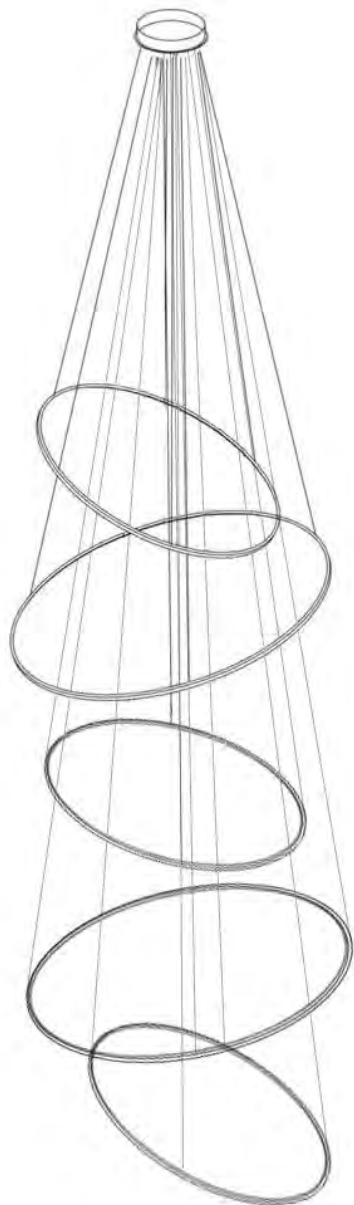

Product Information

LL8974-5C

Material	Aluminum + Silicone
LED	EPISTAR
Power	166W
CRI	>80Ra
CCT	3000K/4000K/6500K
Driver	
Voltage	AC100-277V
Color	Brass/Gold/Chrome/Rose Gold/Pearl Black
5-Ring Size	2 X Ø1000 + 3 X Ø800mm
Overall Height	3500mm (11 feet)
Profile Size	W10*H20mm
Lighting Direction	Inward Lighting