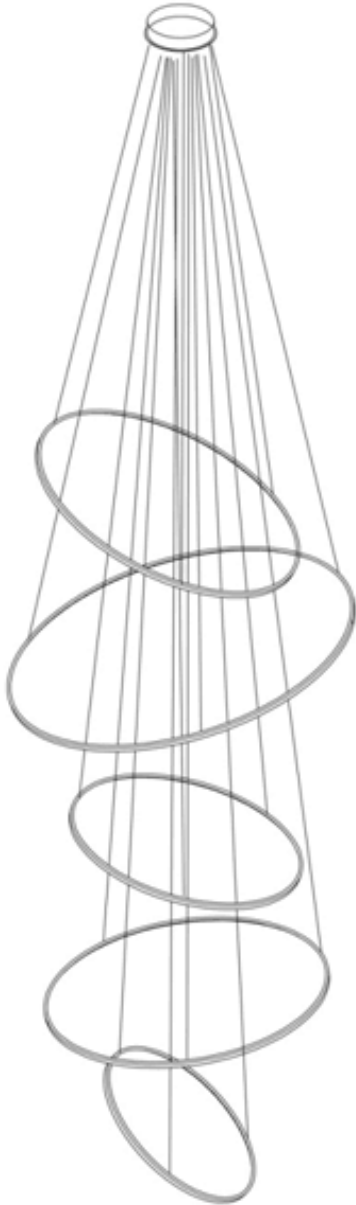

LL8974, HALO, Collection

LL8974-5A

Material	Aluminum + Silicone
LED	EPISTAR
Power	150W
CRI	>80Ra
CCT	3000K/4000K/6500K
Driver	
Voltage	AC100-277V
Color	Brass/Gold/Chrome/Rose Gold/Pearl Black
5-Ring Size	Ø1200 + Ø1000 + Ø800 + Ø600 + Ø400mm
Overall Height	3500mm (11 feet)
Profile Size	W10*H20mm
Lighting Direction	Inward Lighting