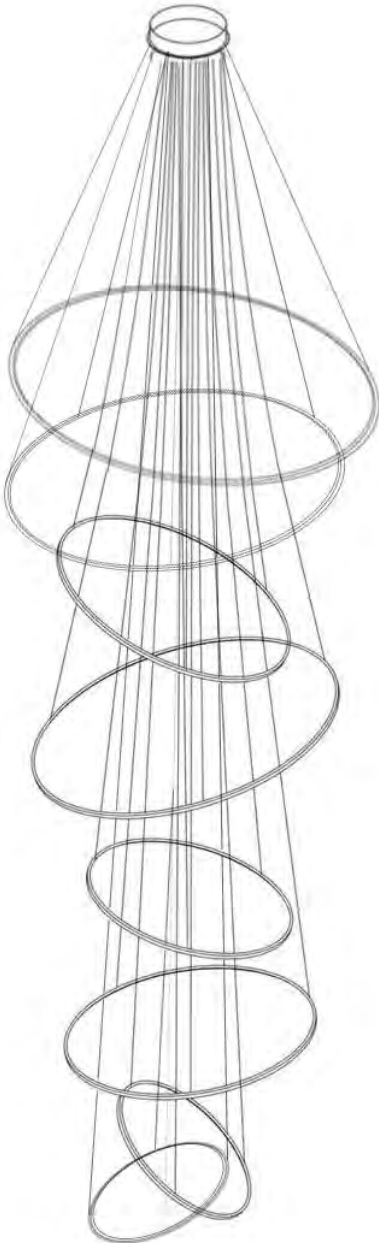

Product Information

LL8974-8

Material	Aluminum + Silicone
LED	EPISTAR
Power	222W
CRI	>80Ra
CCT	3000K/4000K/6500K
Driver	
Voltage	AC100-277V
Color	Brass/Gold/Chrome/Rose Gold/Pearl Black
8-Ring Size	2X Ø1200 + 2X Ø900 + 2X Ø600 + 2X Ø300mm
Overall Height	3500mm (11 feet)
Profile Size	W10*H20mm
Lighting Direction	Inward Lighting