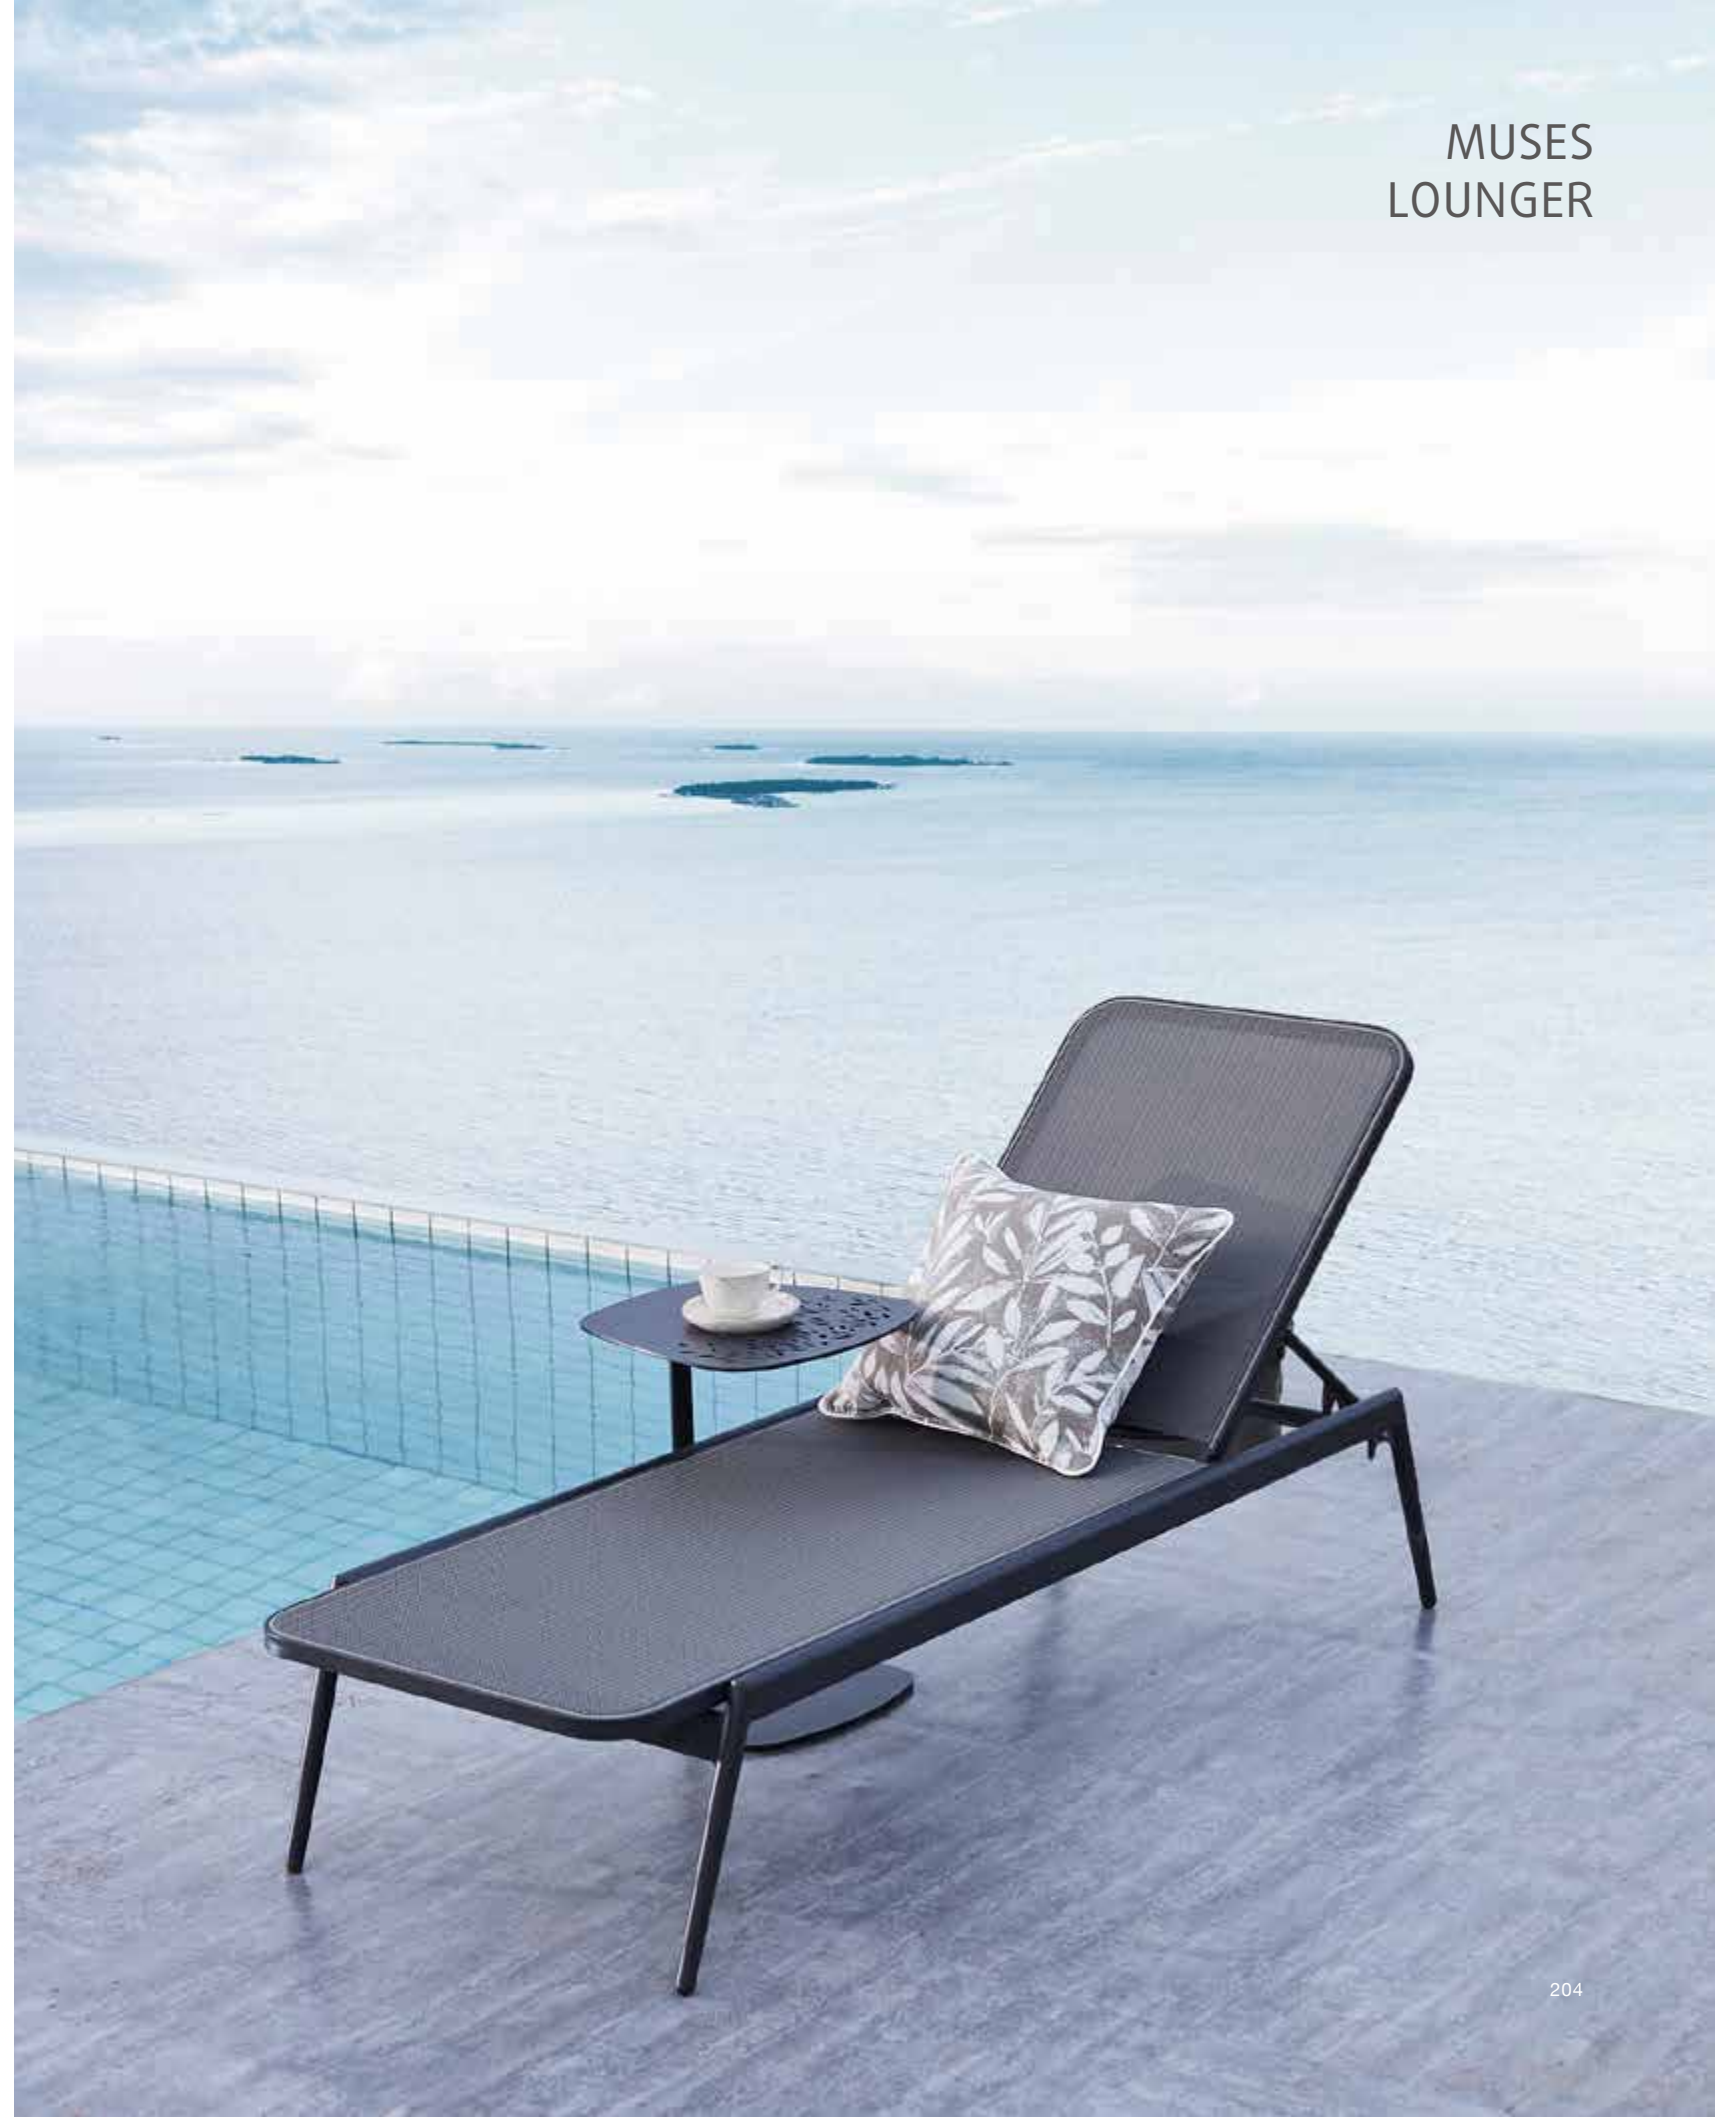

### BEAN SWING

Product code: L043

W: 41.7" / 106cm  
D: 48.0" / 122cm  
H: 73.6" / 187cm

QTY/40'HQ: 72PCS

MUSES SLING  
LOUNGER

## LOUNGER

Muses Lounger, Hommy Daybed, Carnival Lounger  
Oscar Lounger, Muses Loveseat Lounger, Hommy Mini Daybed

HOMMY  
DAYBED

CARNIVAL  
LOUNGER

OSCAR  
LOUNGER

MUSES  
LOVESEAT LOUNGER

MUSES  
LOUNGER