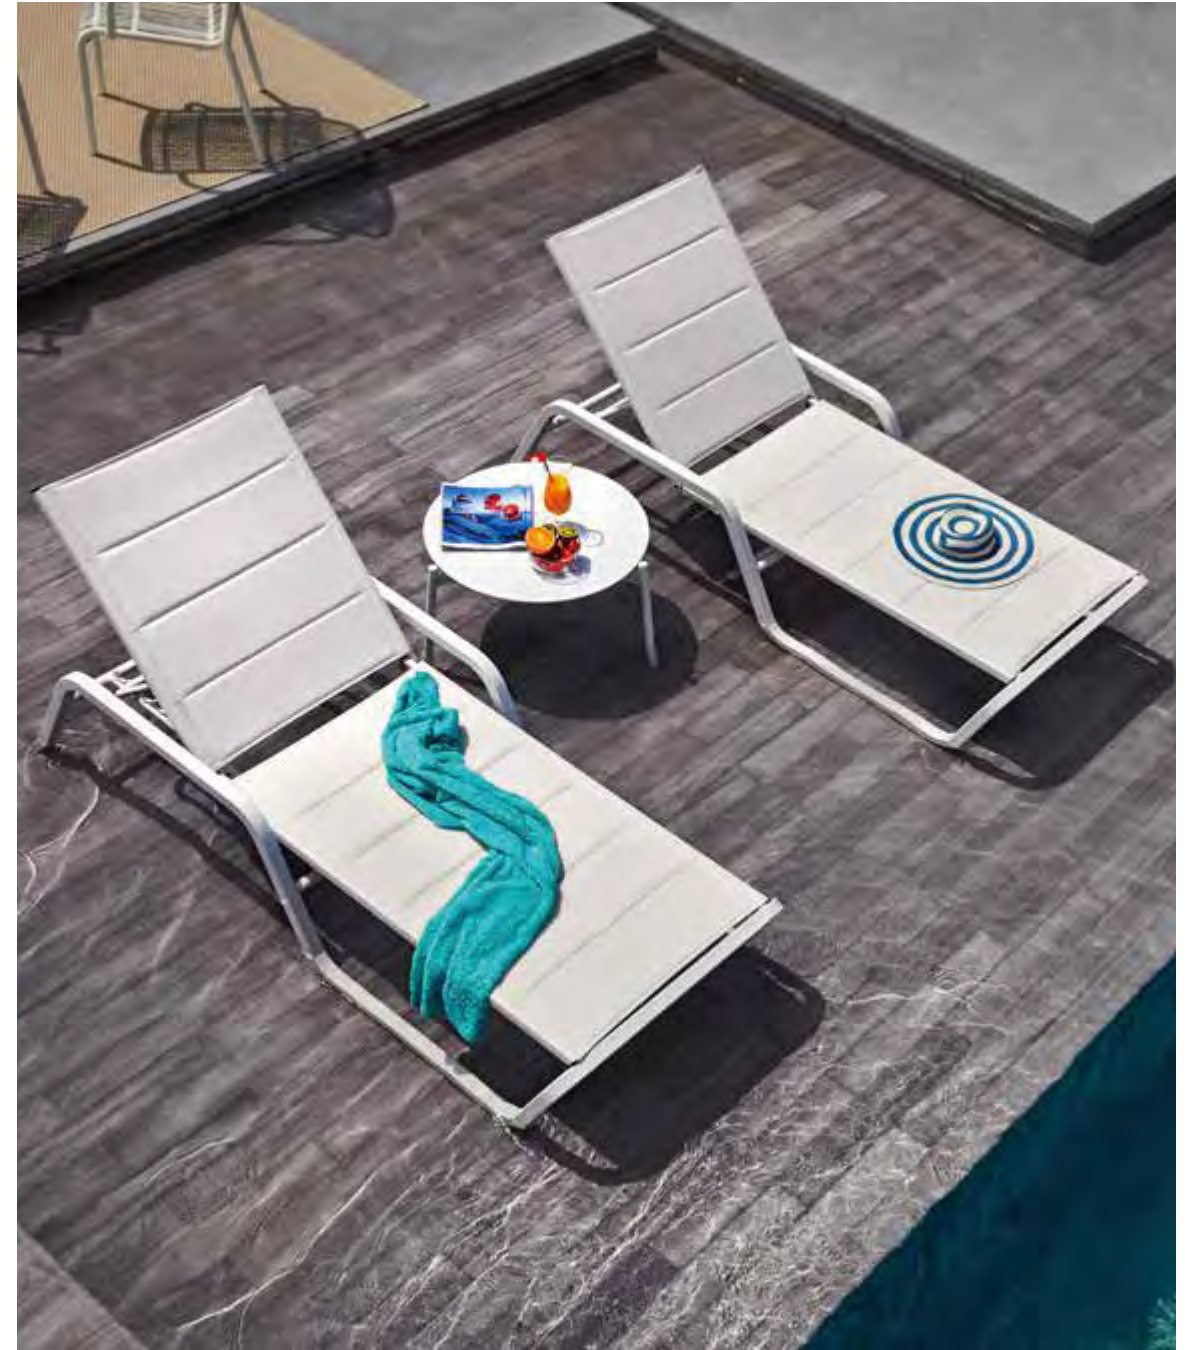

### BEAN SWING

Product code: L043

W: 41.7" / 106cm  
D: 48.0" / 122cm  
H: 73.6" / 187cm

QTY/40'HQ: 72PCS

MUSES SLING  
LOUNGER

## LOUNGER

Muses Lounger, Hommy Daybed, Carnival Lounger  
Oscar Lounger, Muses Loveseat Lounger, Hommy Mini Daybed

HOMMY  
DAYBED

CARNIVAL  
LOUNGER

OSCAR  
LOUNGER

MUSES  
LOVESEAT LOUNGER

MUSES  
LOUNGER