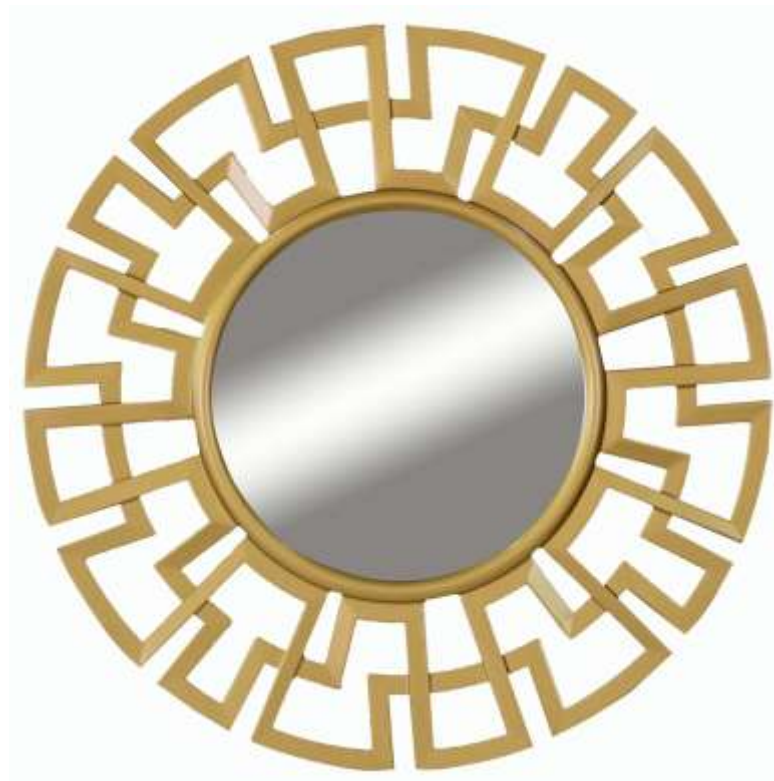

# Round mirror

Item: MA20274A  
Size: 75X75X5cm  
Stainless steel/mirror

Item: MA20274B  
Size: 75X75X5cm  
Stainless steel/mirror

Item: MA20274C  
Size: 75X75X5cm  
Stainless steel/mirror

# Round mirror

Item: MA21181  
Size: 76X76X3.5cm  
Metal frame/mirror

Item: MA21201  
Size: 98X91X2.5cm  
Metal frame/mirror

Item: MA22010  
Size: 61X61X2.5cm  
Metal frame/mirror

# Round mirror

Item: MA22037  
Size: 86X86X3cm  
PU frame/mirror

Item: MA22101  
Size: 90X90X2.5cm  
Metal frame/mirror

Item: MA22132B  
Size: 89X89X2cm  
Metal frame/mirror