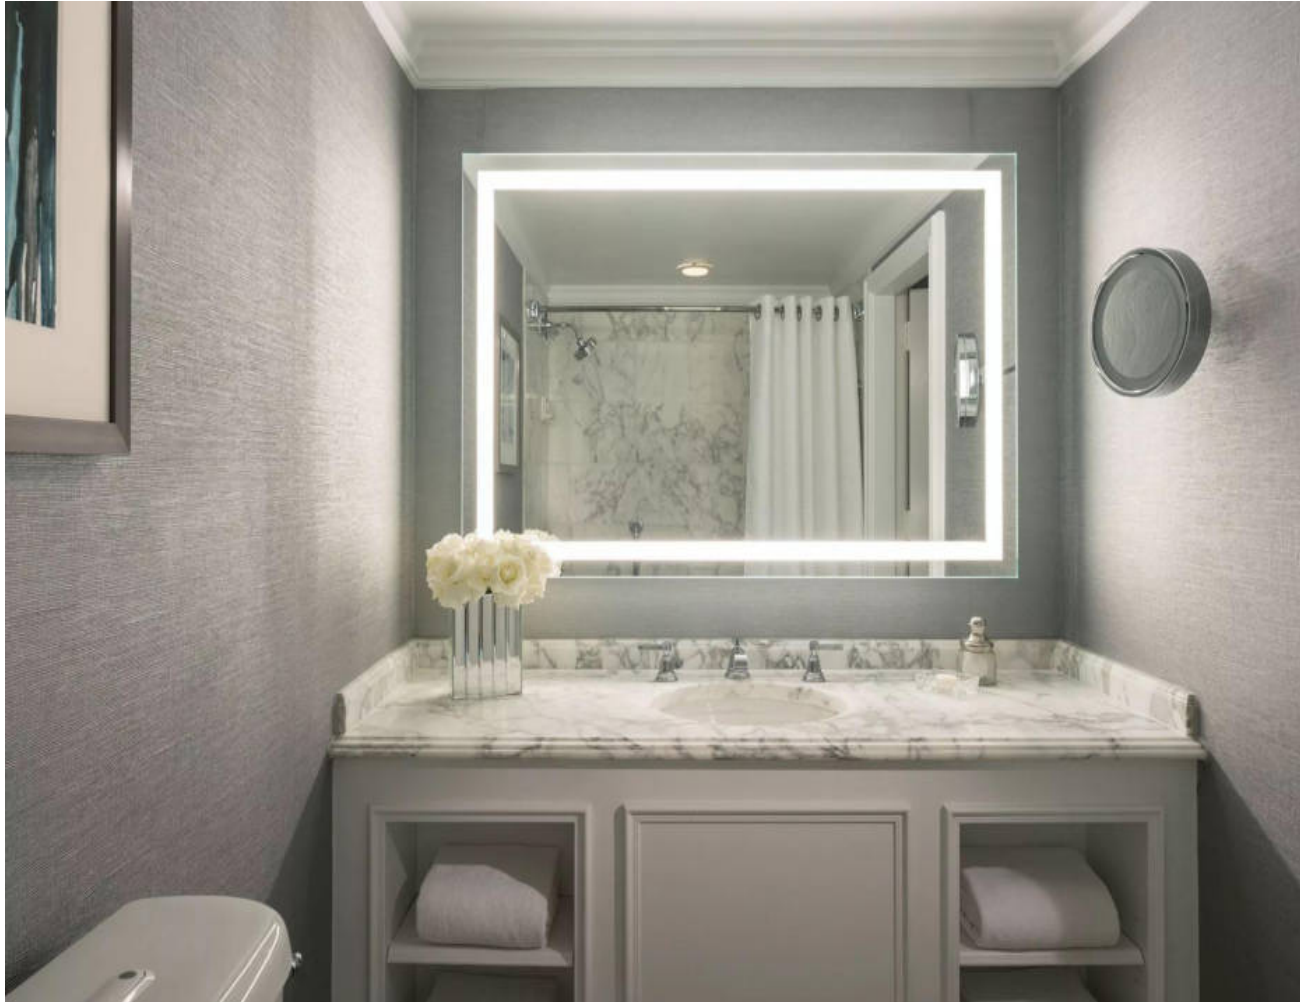

LHP.02FL.67

· 36" W x 36" H, 36" W x 42" H

· Frameless 5mm copper free silver mirror, 2700K-6000K led strip all around