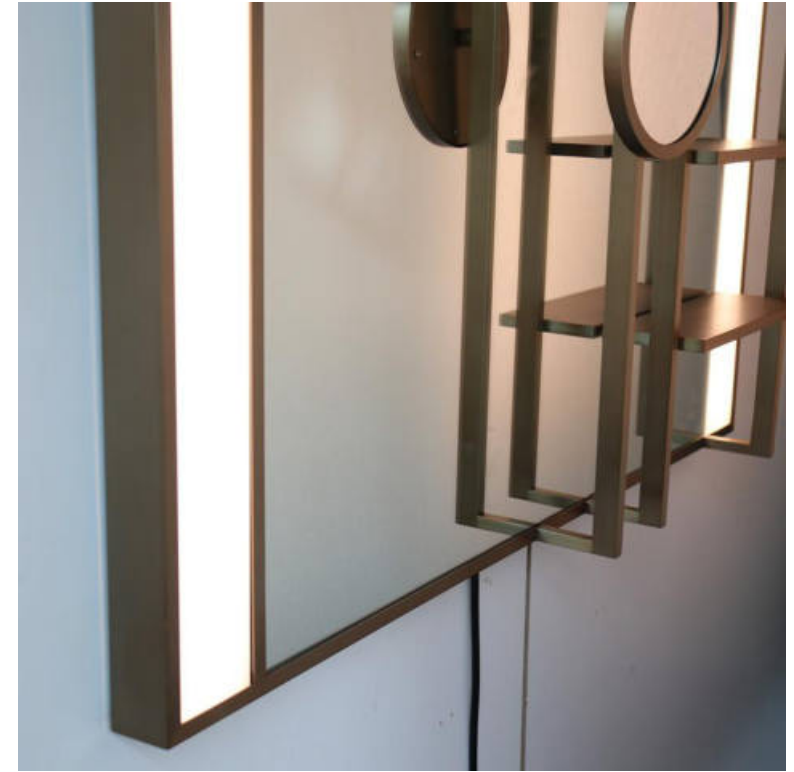

Customized Wall Lighted Mirror

LHP.09FD.12

· 42" W x 48" H

· Frosted 5mm silver mirror, bronze brushed stainless steel frame