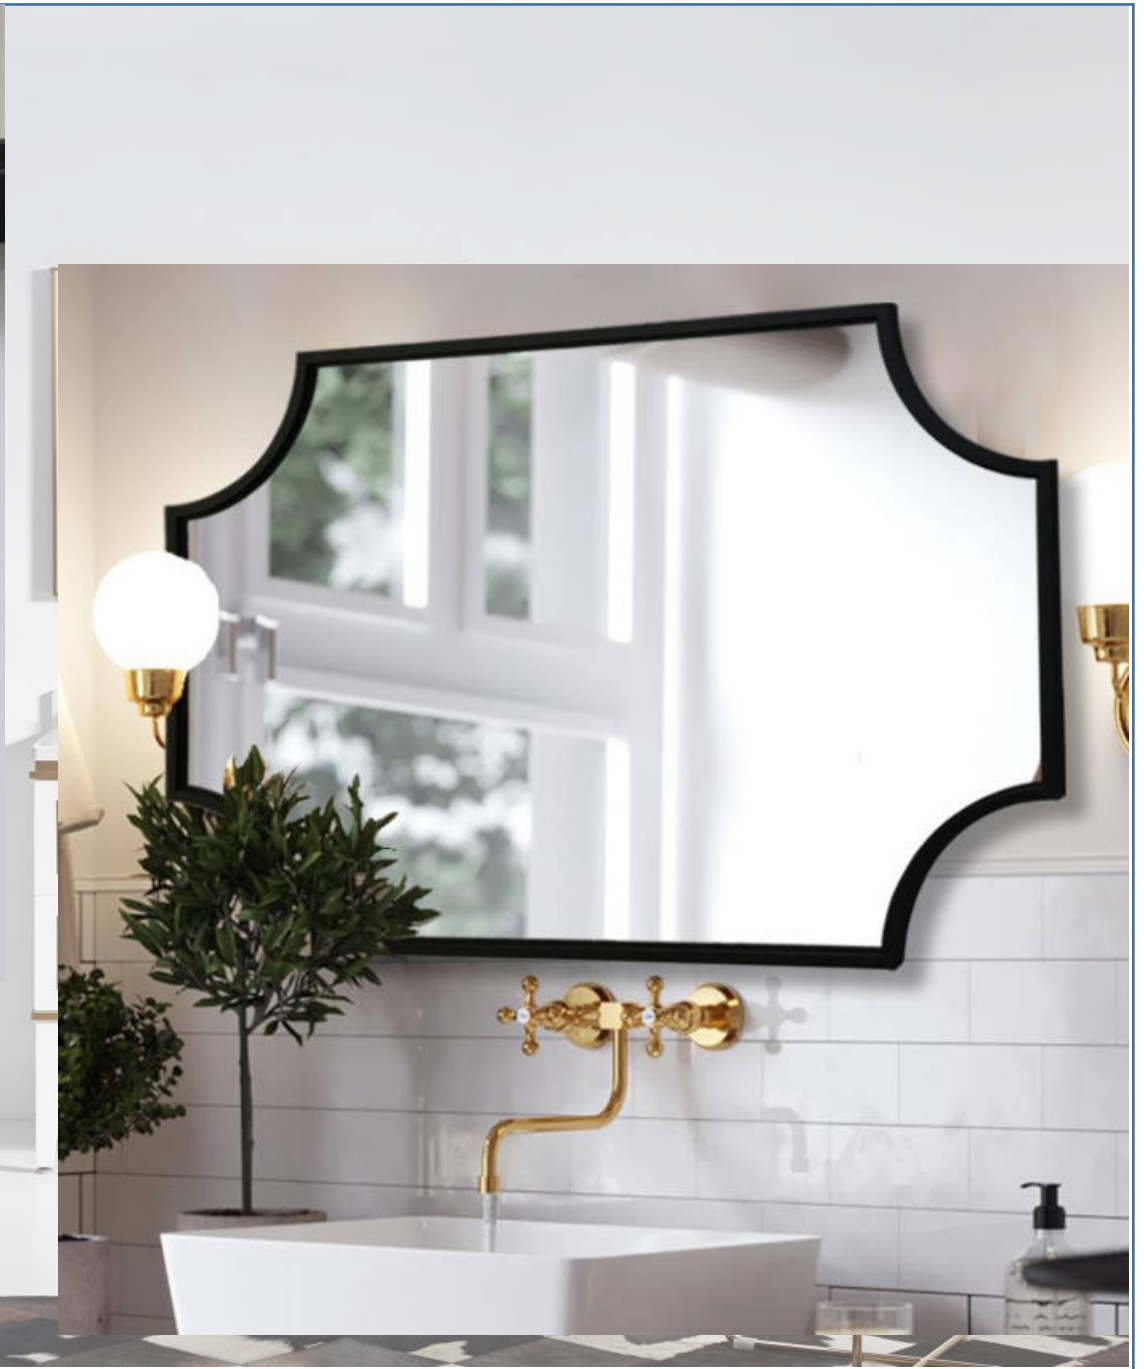

LHP.820

· 48" W x 30" H

· 5mm silver mirror, gold plated stainless steel frame

LHP.821

· 24" W x 48" H

· 5mm silver mirror, gold brushed plated stainless steel frame

LHP.822

·40"Wx22"H