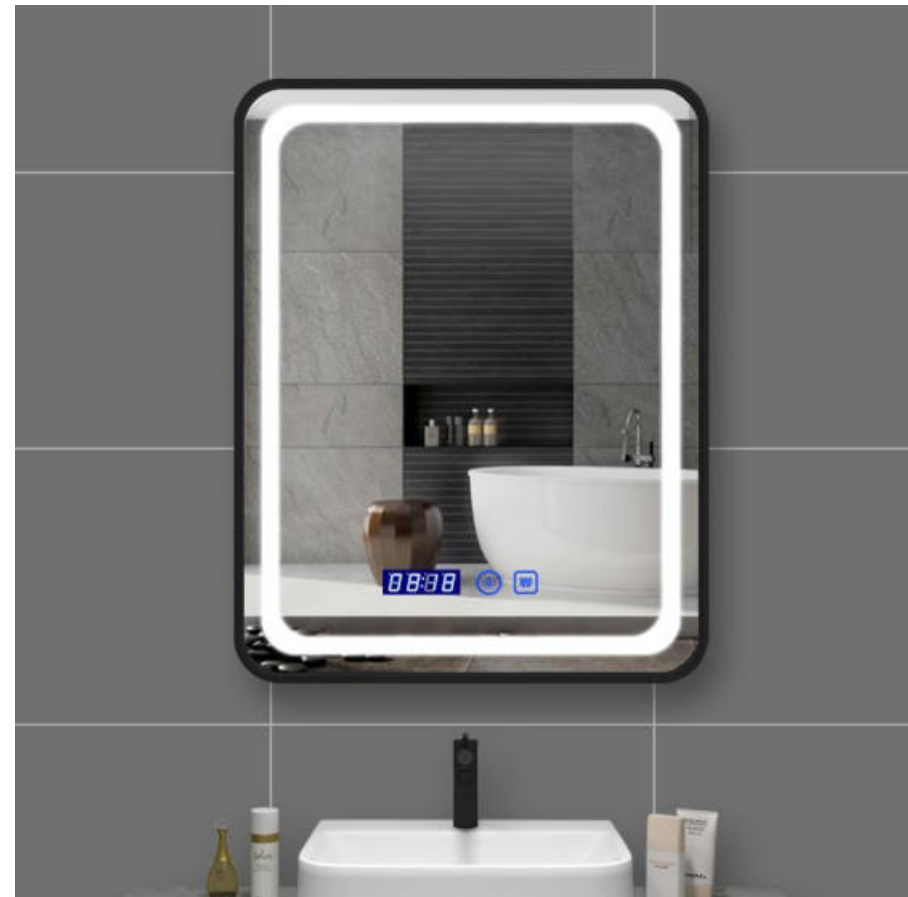

LHP.09FD.05A

- 42" W x 24" H
- Stainless steel frame
- Brushed bronze
- 5mm copper free silver mirror
- 2835 SMD led strip, 2700K-6000K
- Customized requirements are available.

LHP.09FD.05B

- 24" W x 32" H
- Stainless steel frame
- Matte black powder coated color
- 5mm copper free silver mirror
- 2835 SMD led strip, 2700K-6000K
- Customized requirements are available.