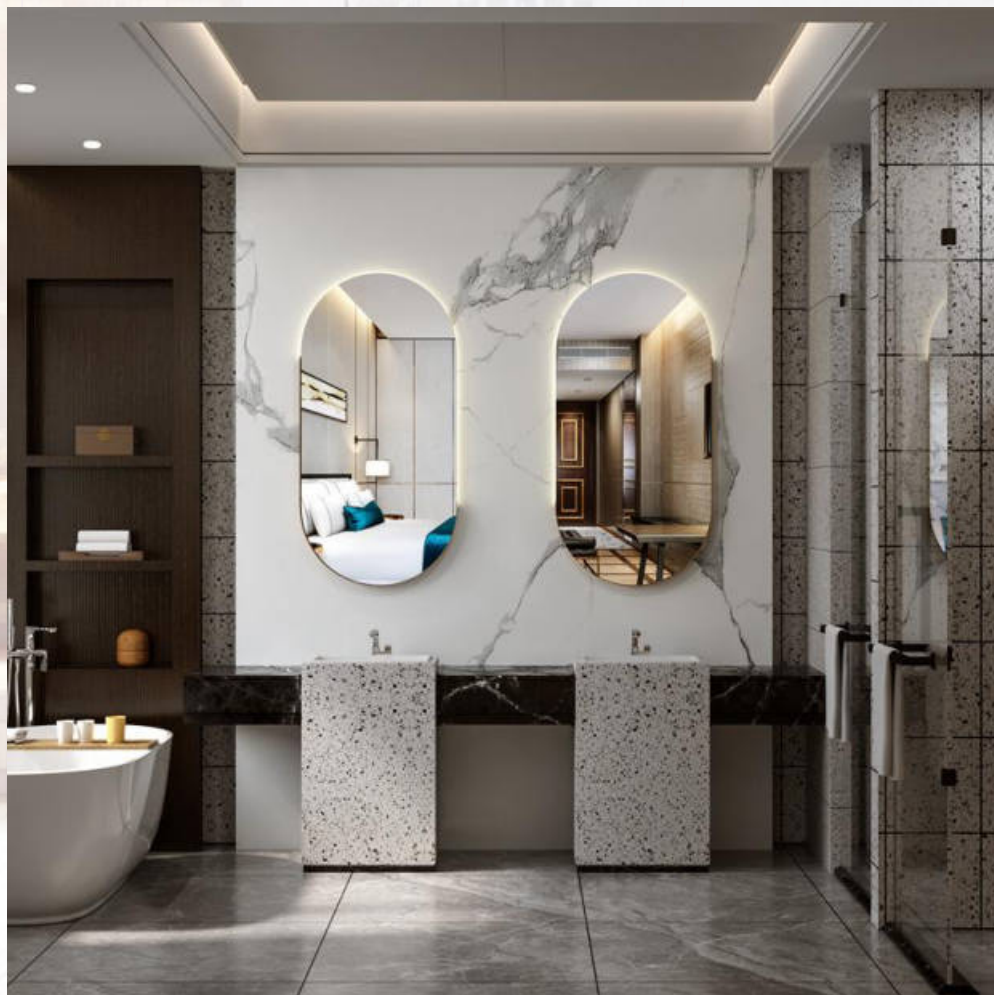

LHP.09FD.02

- Stainless steel frame
- Brushed gold color
- 5mm copper free silver mirror
- 2835 SMD led strip, 2700K-6000K
- 18"Wx30"H
- Customized requirements are available.