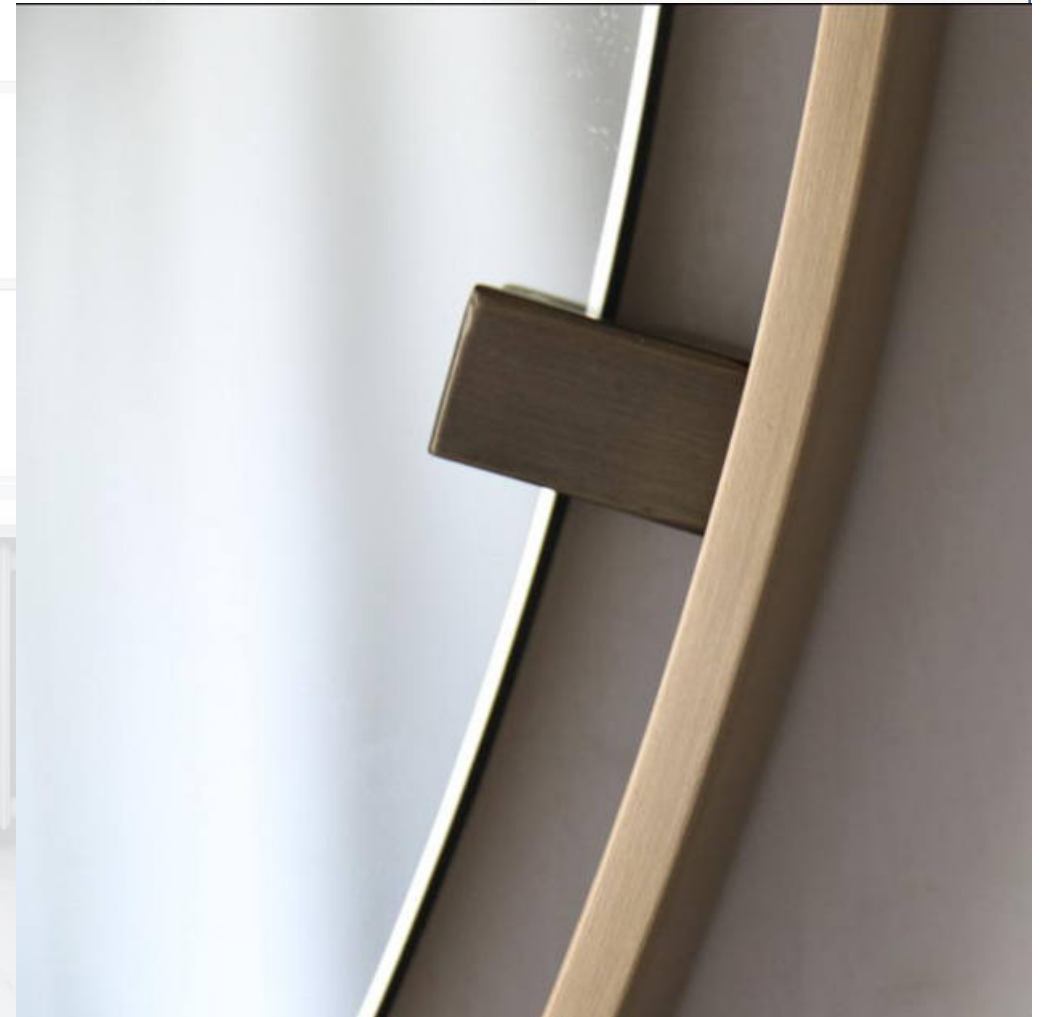

LHP.823

·Dia. 36"

·5mm silver mirror, bronze brushed stainless steel frame