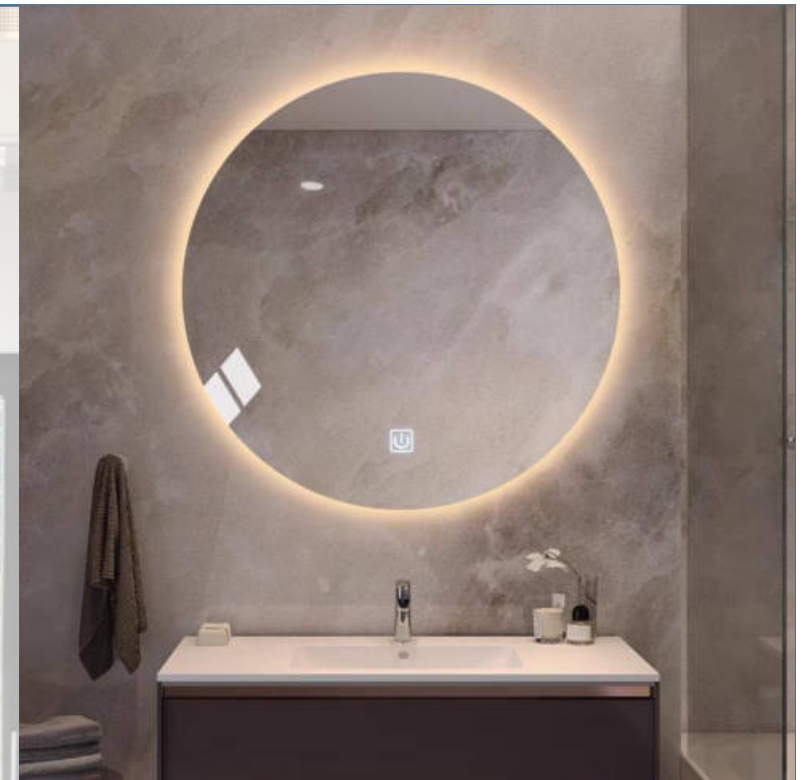

LHP.02FL.61

- 5mm copper free silver mirror
- 2835 SMD led strip, 2700K-6000K
- 24" Wx28" H
- Customized requirements are available.

LHP.02FL.62

- Dia. 24"
- Frameless 5mm copper free silver mirror, 2700K-6000K led strip, smart touch sensor

LHP.02FL.64

- Dia.28"
- Frameless 5mm copper free silver mirror, 2700K-6000K led strip all around, smart touch sensor

LHP.02FL.63

- Dia.24"
- Frameless 5mm copper free silver mirror, 2700K-6000K led strip all around