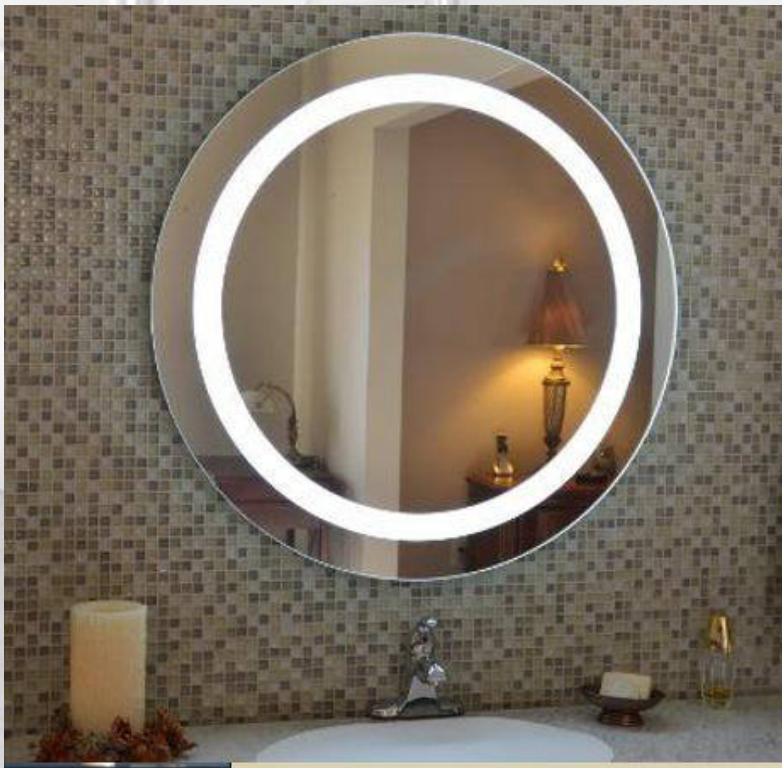

www.lotushospitalityproducts.com

Customized Wall Lighted Mirror

LHP.09FD.12

· 42" W x 48" H

· Frosted 5mm silver mirror, bronze brushed stainless steel frame

LHP.09FD.13

· 24" W x 54" H

· 5mm copper free silver mirror, bronze brushed stainless steel frame, 2700K-6000K led strip on left and right sides

LHP.02FL.61

- 5mm copper free silver mirror
- 2835 SMD led strip, 2700K-6000K
- 24" Wx28" H
- Customized requirements are available.

LHP.02FL.62

- Dia. 24"
- Frameless 5mm copper free silver mirror, 2700K-6000K led strip, smart touch sensor

LHP.02FL.64

- Dia.28"
- Frameless 5mm copper free silver mirror, 2700K-6000K led strip all around, smart touch sensor

LHP.02FL.63

- Dia.24"
- Frameless 5mm copper free silver mirror, 2700K-6000K led strip all around