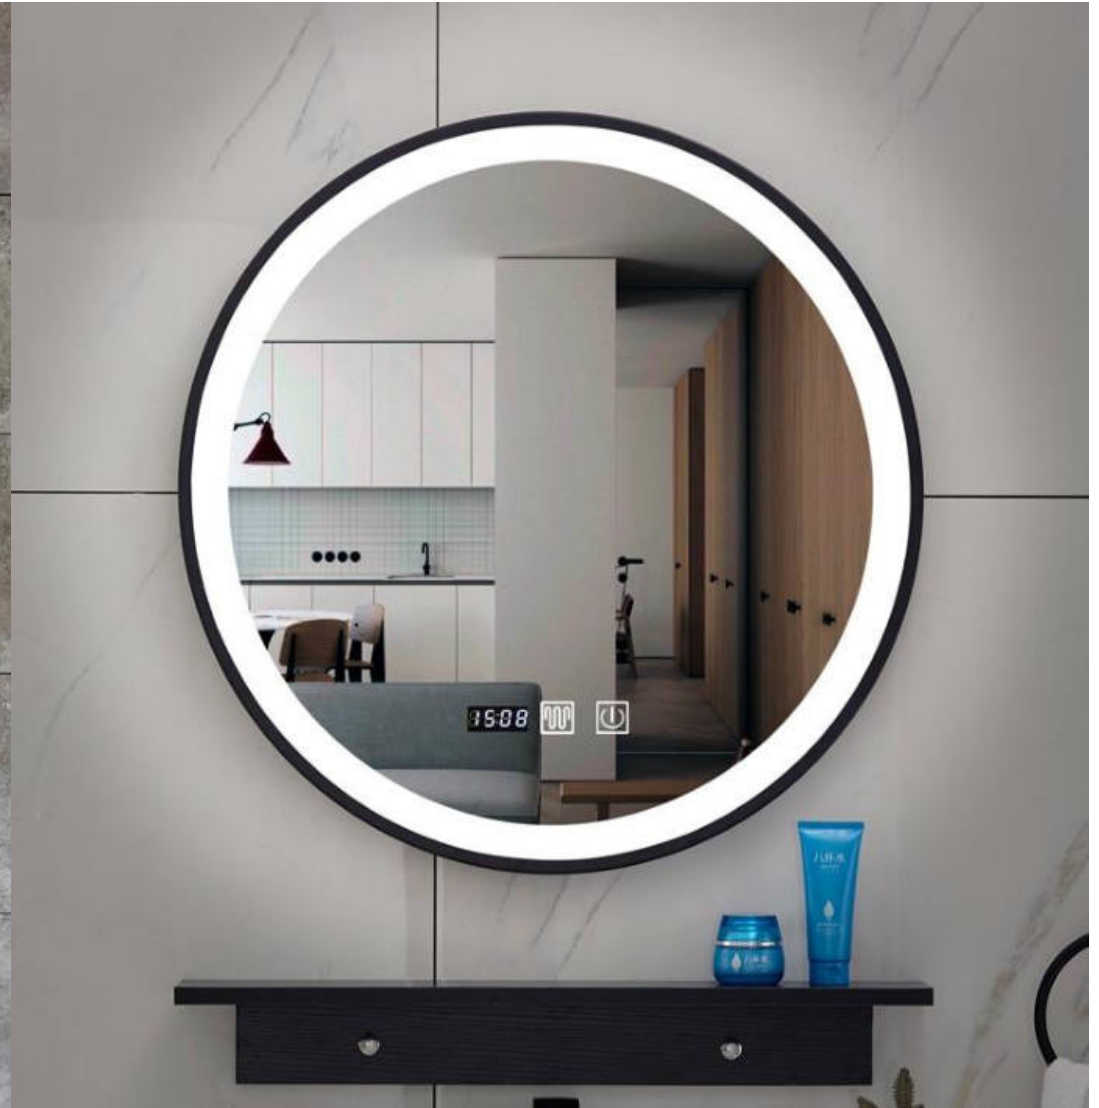

LHP.09FD.06B

- ·Dia. 36"
- ·Matte black stainless steel frame,5mm copper free silver mirror,2835 SMD led strip all arond,customized requirements are available.