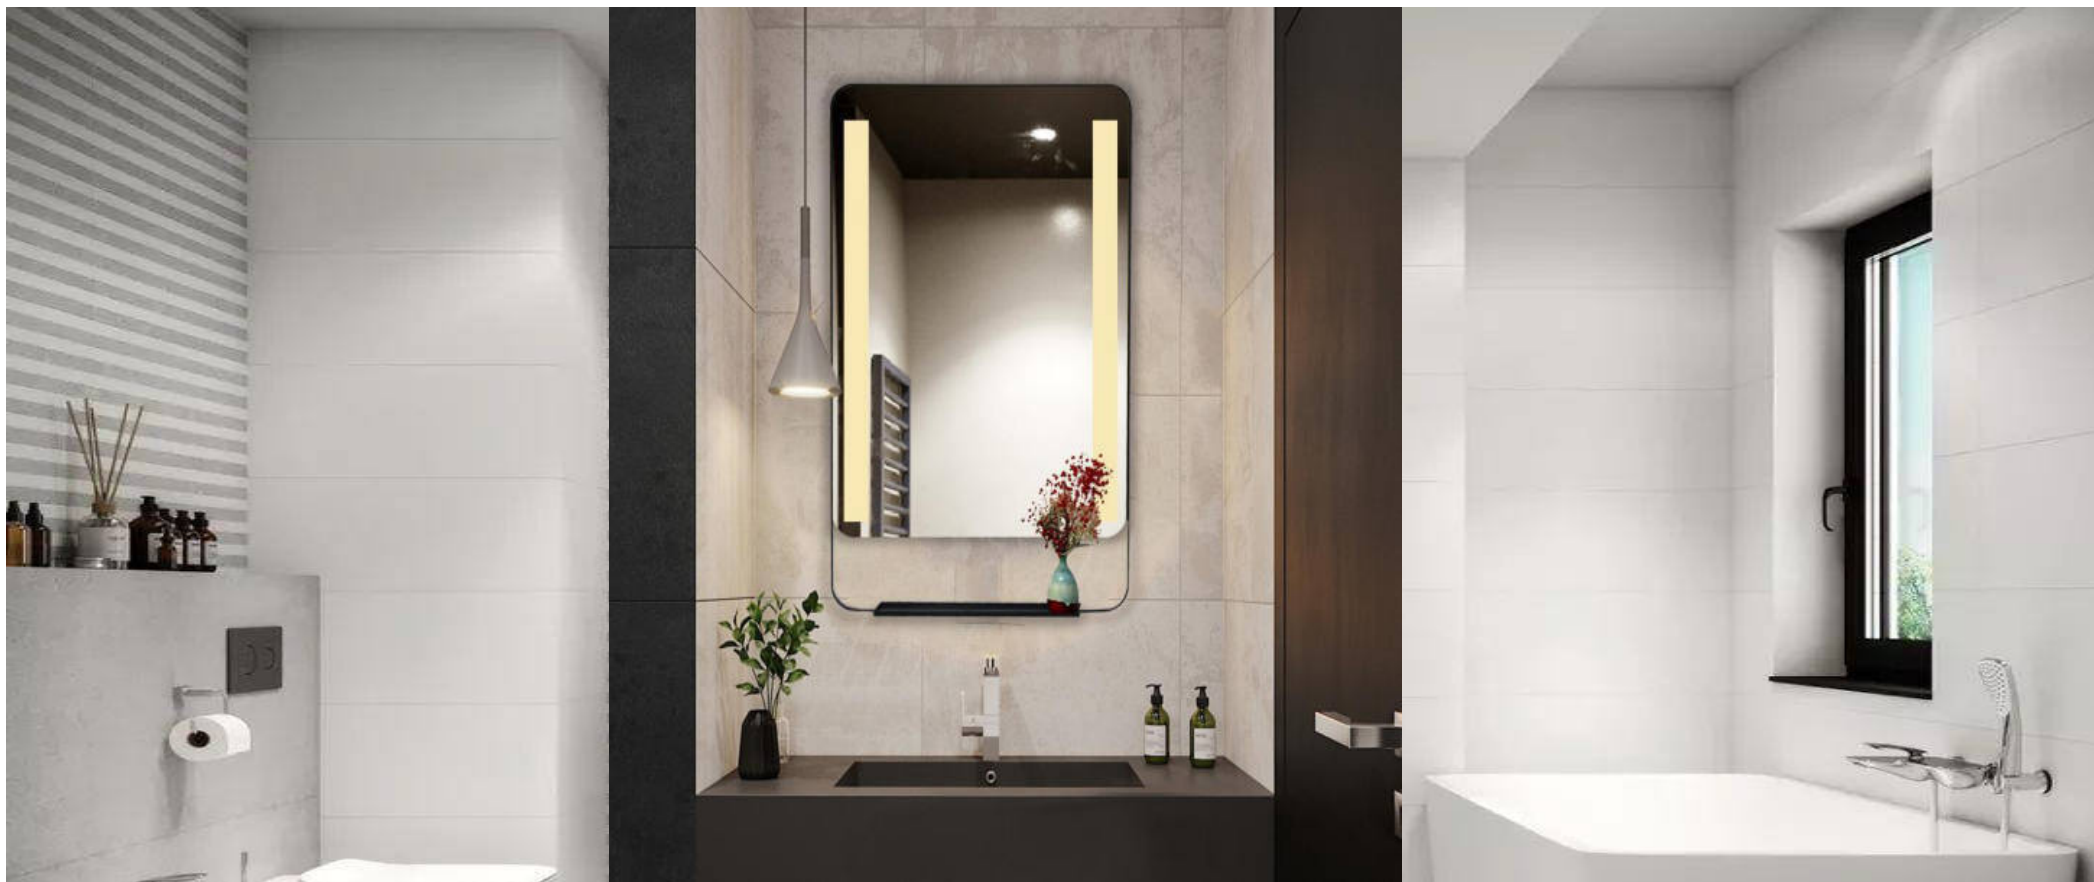

LHP.09FD.03

- ·Stainless steel frame
- ·5mm c mirror
- ·24" Wx48" H

- ·Matte black powder coated color
- ·2835 SMD led strip, 2700K-6000K
- ·Customized requirements are