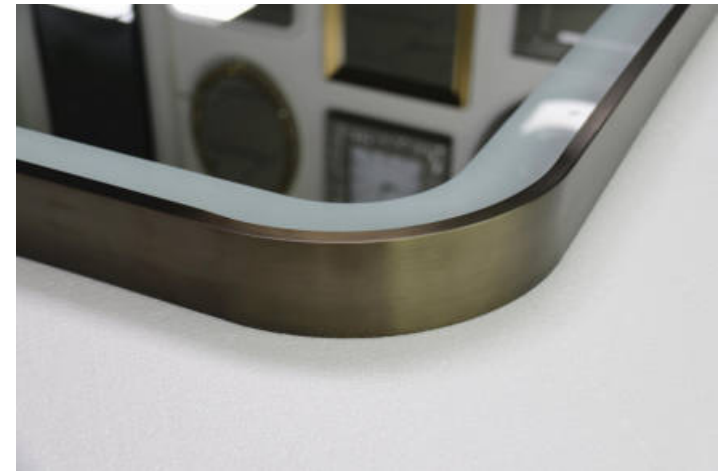

LHP.09FD.11

· 36" W x 36" H

· 5mm copper free silver mirror, bronze brushed stainless steel frame, 2700K-6000K led strip all around

www.lotushospitalityproducts.com