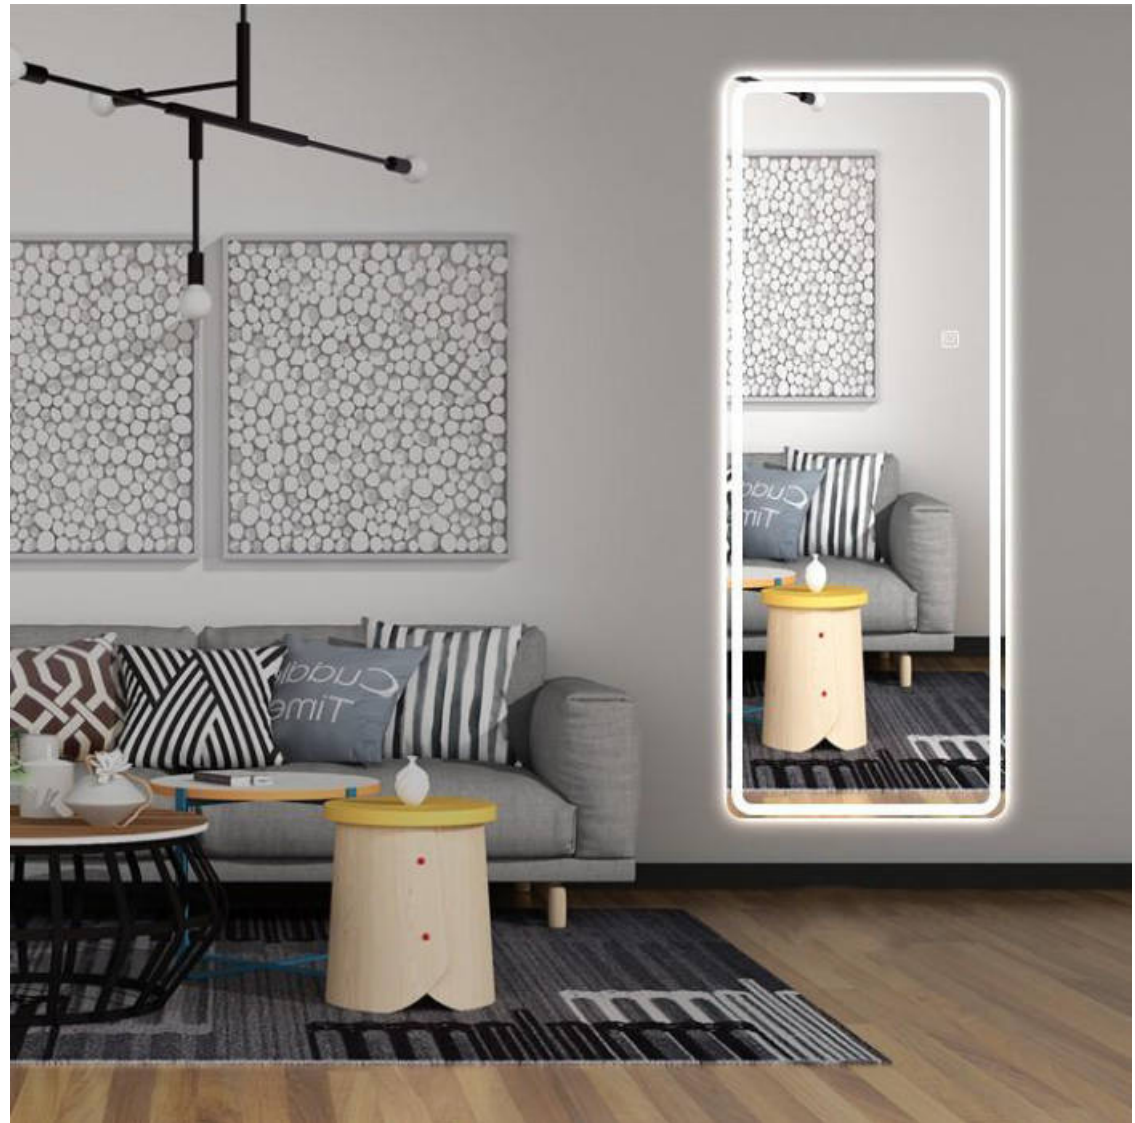

LHP.02FL.65

- 24"Wx48"H
- Frameless 5mm copper free silver mirror, 2700K-6000K led strip all around, smart touch sensor

LHP.02FL.66

- 24"Wx48"H
- Frameless 5mm copper free silver mirror, 2700K-6000K led strip all around, smart touch sensor

LHP.02FL.67

· 36" W x 36" H, 36" W x 42" H

· Frameless 5mm copper free silver mirror, 2700K-6000K led strip all around

LHP.02FL.67B

· 24" W x 48" H

· Frameless 5mm copper free silver mirror, 2700K-6000K led strip all around