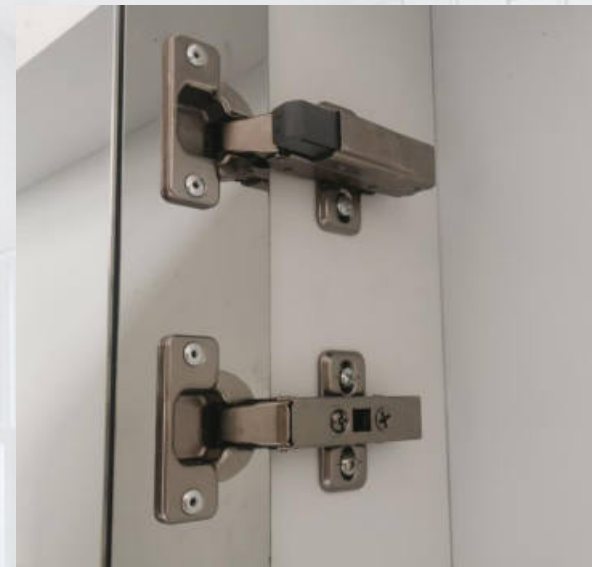

MIRROR CABINET

LHPB3240

Double door mirror cabinet, 42"Wx28"H

3+3mm copper free silver mirror door, aluminum cabinet body, soft metal hinges, tempered glass shelves