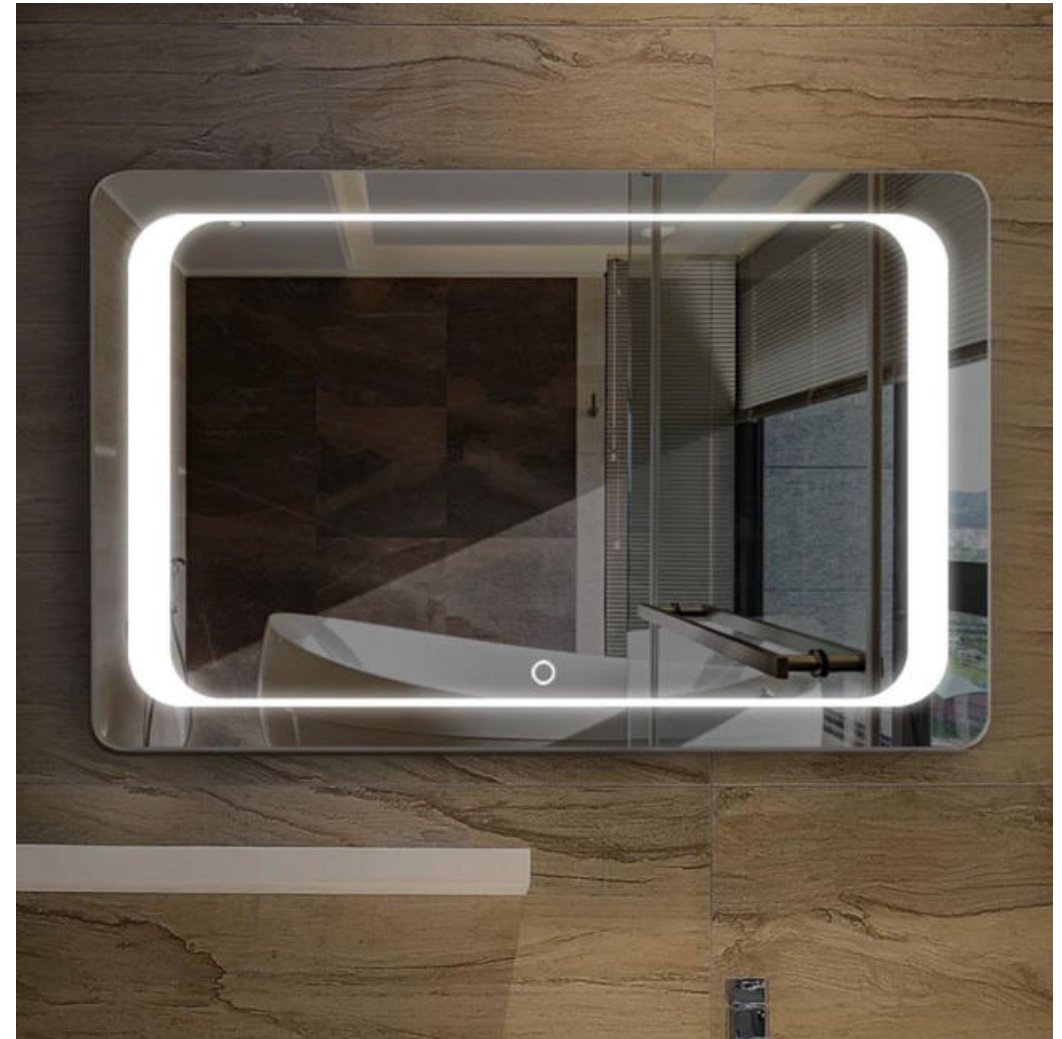

LHP.02FL.64

- Dia.28"
- Frameless 5mm copper free silver mirror, 2700K-6000K led strip all around, smart touch sensor

LHP.02FL.63

- Dia.24"
- Frameless 5mm copper free silver mirror, 2700K-6000K led strip all around

LHP.02FL.65

- 24"Wx48"H
- Frameless 5mm copper free silver mirror, 2700K-6000K led strip all around, smart touch sensor

LHP.02FL.66

- 24"Wx48"H
- Frameless 5mm copper free silver mirror, 2700K-6000K led strip all around, smart touch sensor