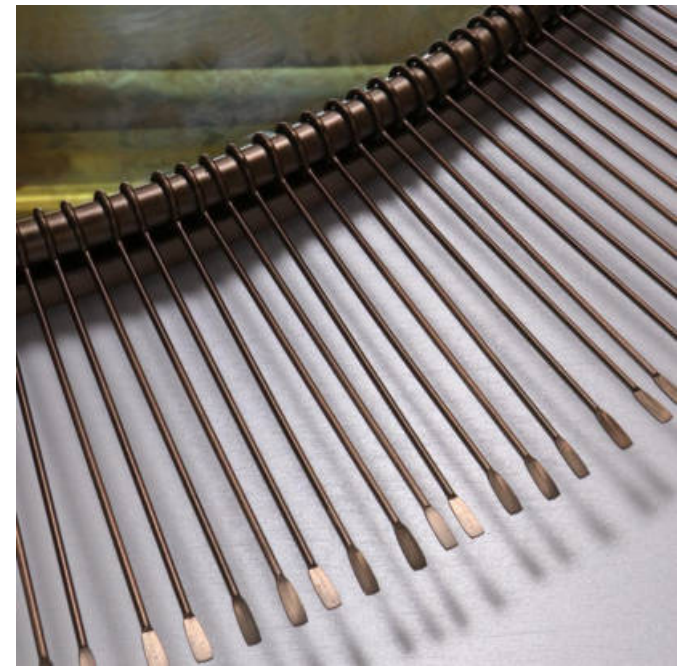

·Dia. 42"

·5mm silver mirror, rose gold finished stainless steel trim frame

LHP.818

- Dia.20"
- 4mm silver mirror,
black round shape
aluminum frame

LHP.819

· 19"Wx32"H

· 5mm silver mirror, gold plated
stainless steel frame