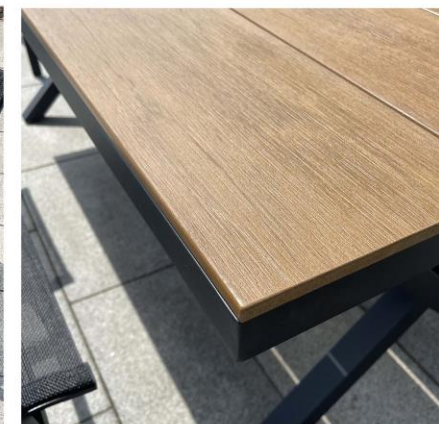

7 pcs Aluminum Dining Set

Frame: Aluminum

Table / Armrest Top: Polywood

Seat and Back: Textilene

QTY/40HQ=110 SETS