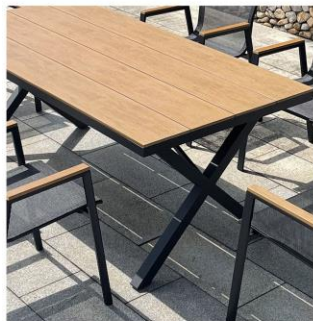

7 pcs Aluminum Dining Set

Frame: Aluminum

Table / Armrest Top: Polywood

Seat and Back: Textilene

QTY/40HQ=110 SETS