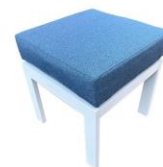

2 * Stool

Size(mm)
W400*L400*H330
Material
Aluminum