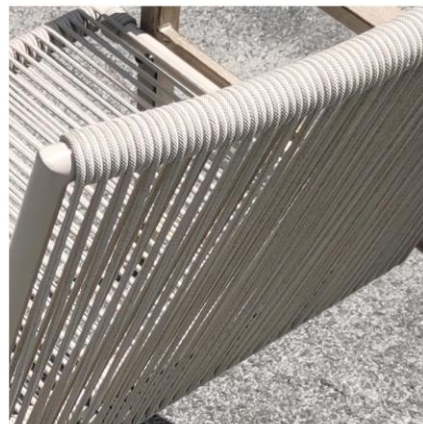

3 pcs Steel Rope Bistro Set

Frame: Steel / Aluminum

Weaving: Teslin Rope

Table Top: Steel / Aluminum

Finish: Hand-made Brush Painting

Cushion Fabric: Olefin

Filling: Sponge

QTY/40HQ=456 SETS