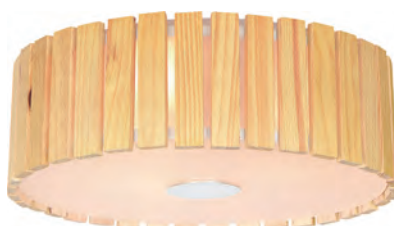

■ C2004-37

C2004-27/37/47

E27 2/3/3×60W (bulbs excluded)

METAL FINISH: CHROME

SIZE AVAILABLE:

D270*H130MM

D370*H130MM

D470*H130MM