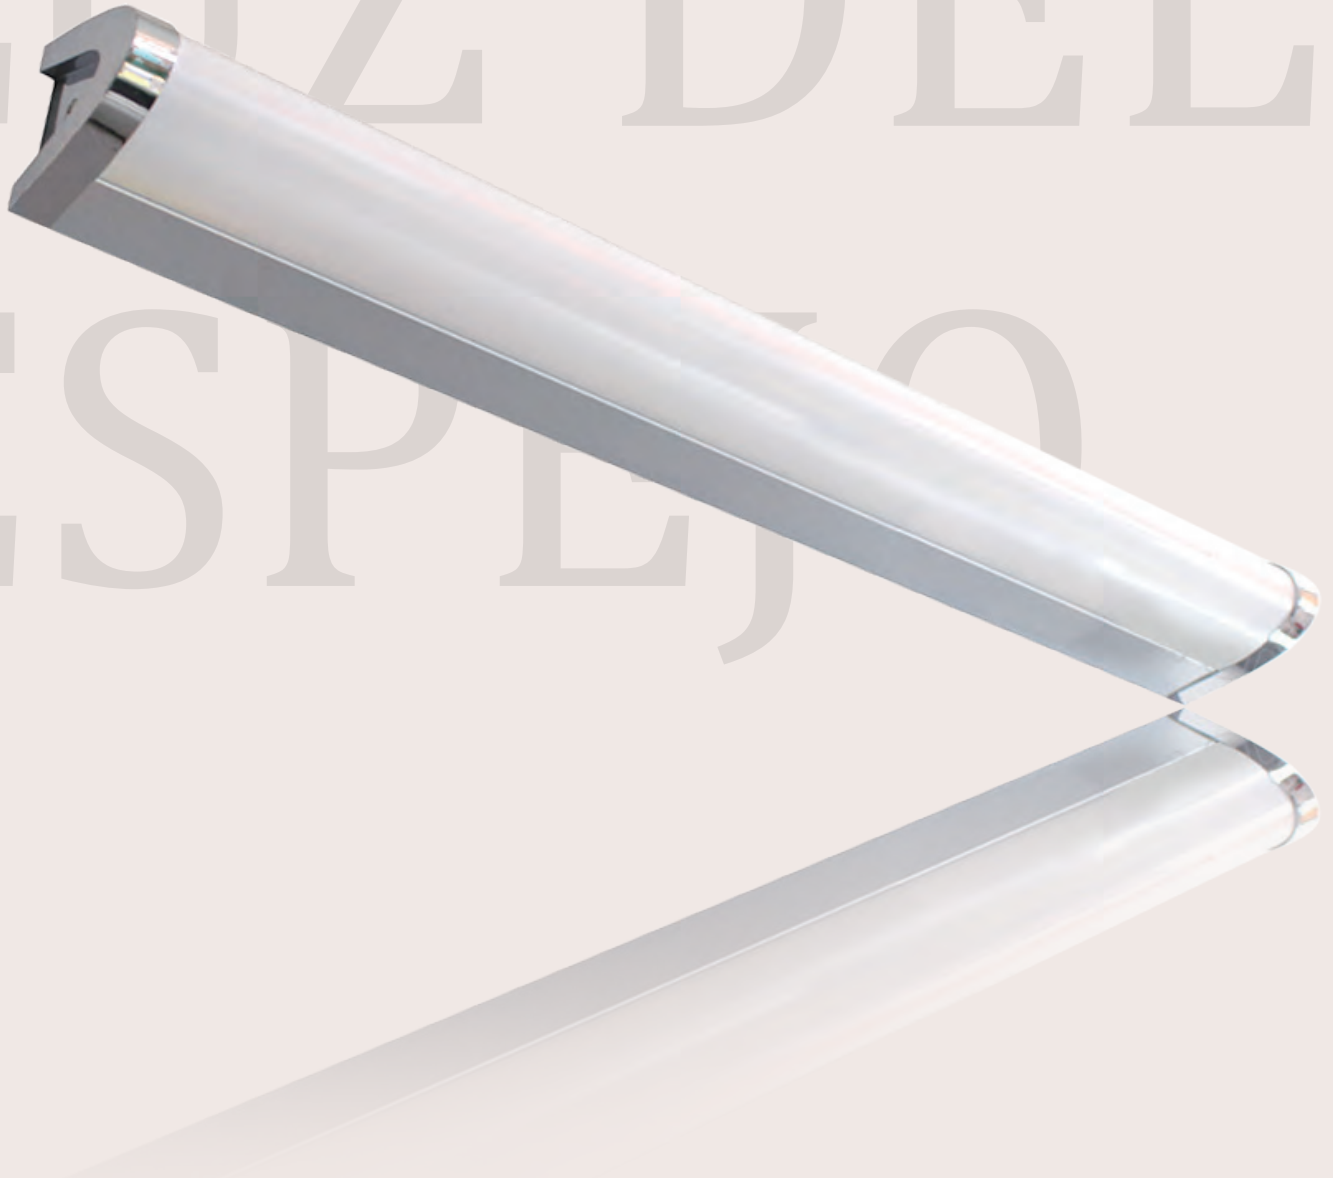

M1018C

LED 5W (LED source and driver included),3000K
METAL FINISH: CHROME

SIZE: L360*E80*H65MM

M1018B

LED 9W (LED source and driver included),3000K
METAL FINISH: CHROME

SIZE: L600*E80*H65MM