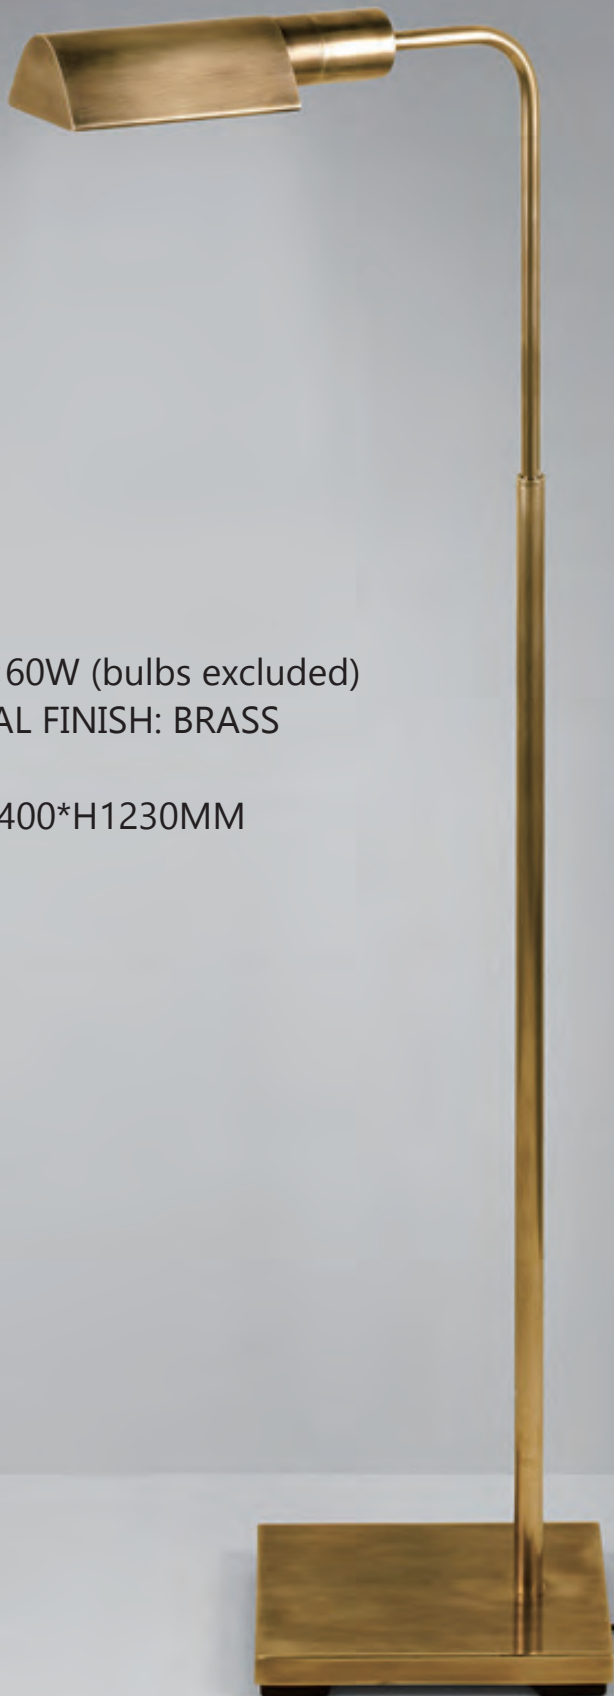

F3055

E27 1×60W (bulbs excluded)
MENTAL FINISH: BRASS

SIZE: L400*H1230MM

F3054

E27 1×60W (bulbs excluded)
MENTAL FINISH: CHROME

SIZE: D400*H1550MM