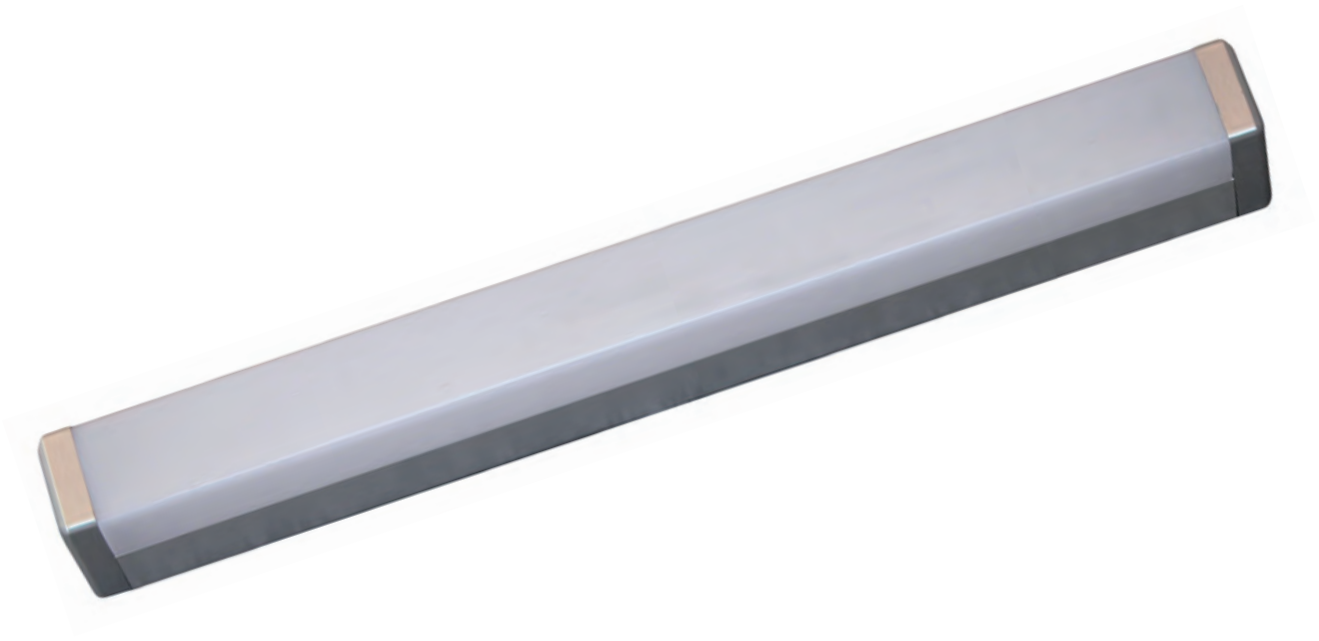

M1005A

LED 7W (LED source and driver included),3000K
METAL FINISH: CHROME

SIZE: L450*E60*H40MM