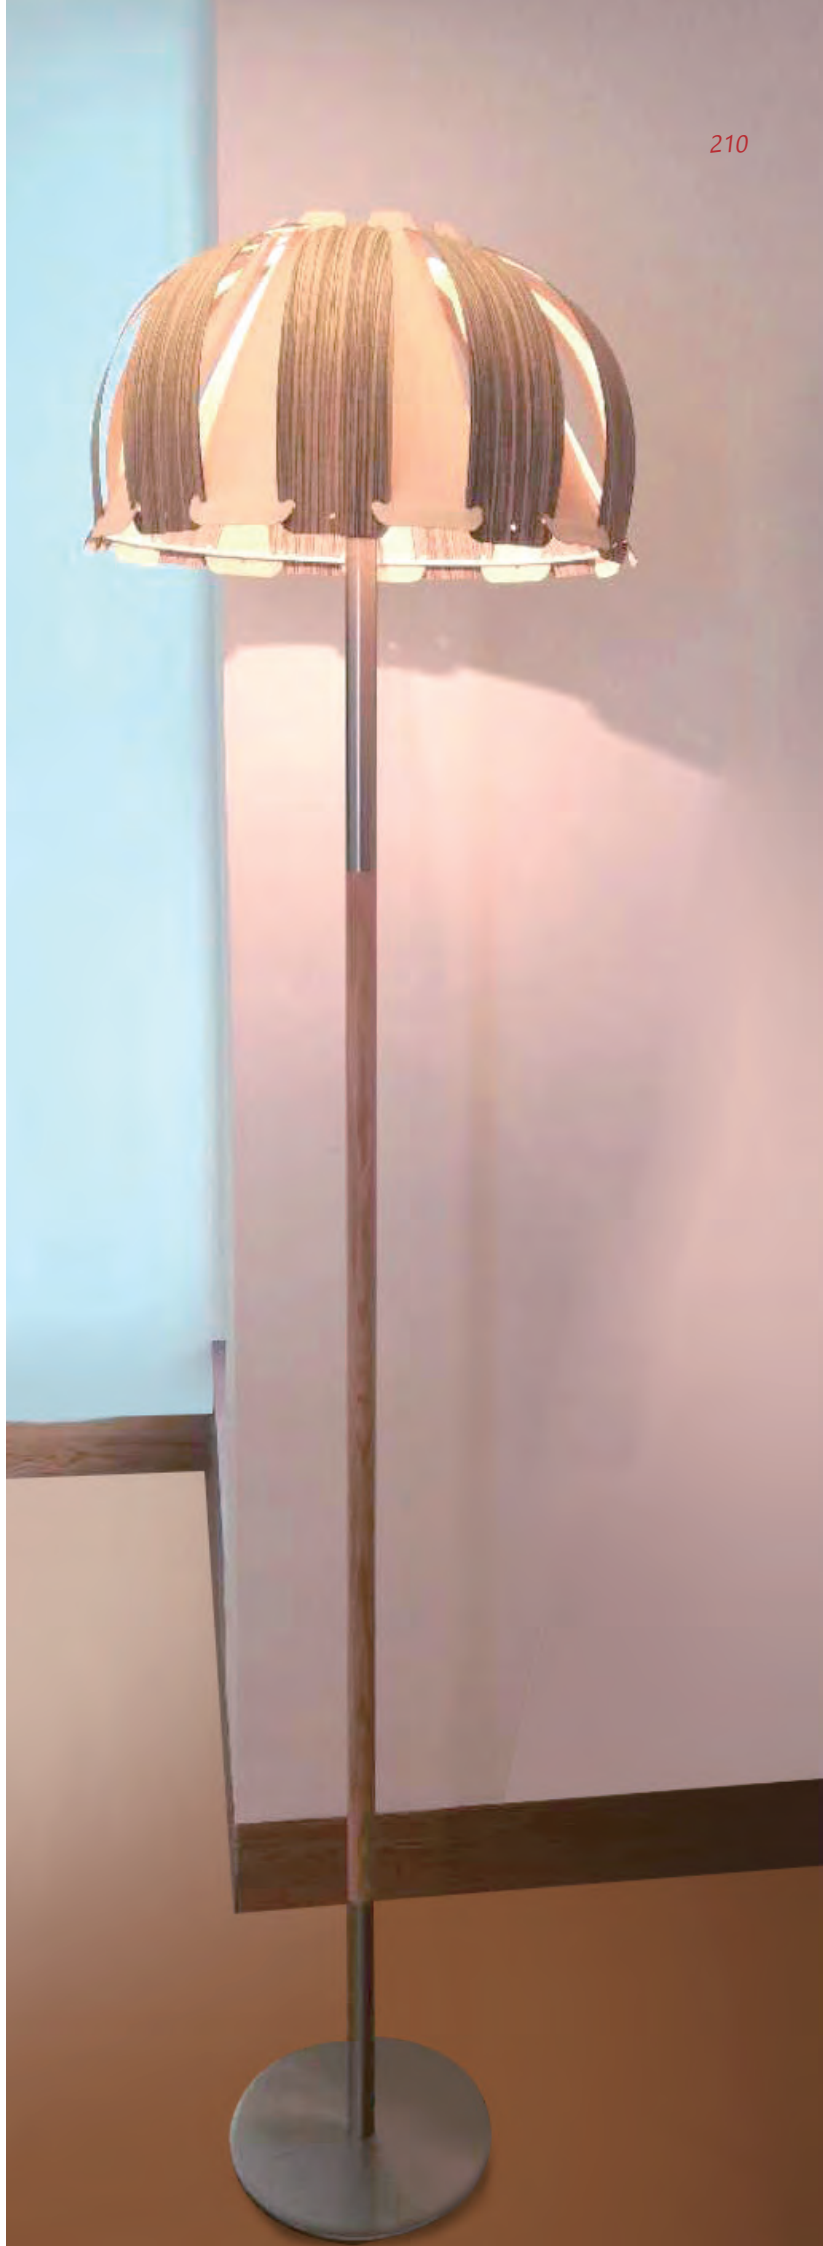

SIZE: D400*H1635MM

**F3038**

E27 1×60W (bulbs excluded)
MENTAL FINISH: SATIN NICKEL

SIZE: L300*W400*H1570MM

F3033

E27 1×60W (bulbs excluded)
MENTAL FINISH: SATIN NICKEL

SIZE: D400*H1670MM

F3035