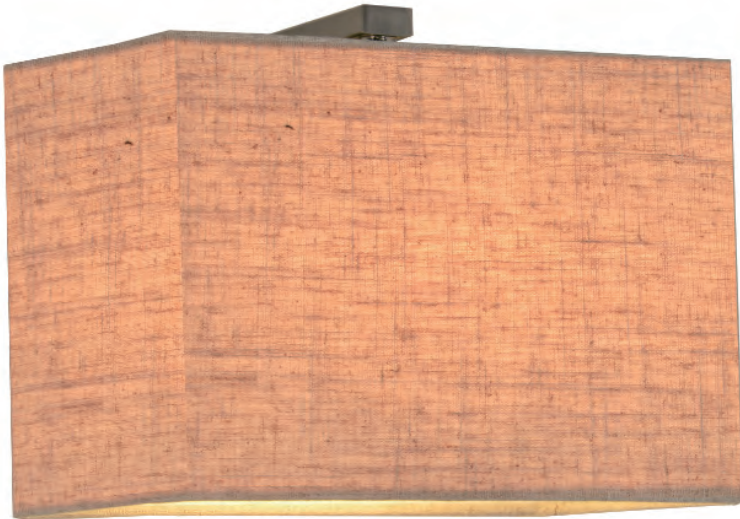

W1028

E27 1×60W(bulb excluded)
METAL FINISH: SATIN NICKEL

SIZE: L220*E160*H170MM

W1031

E27 1×60W(bulb excluded)
METAL FINISH: WHITE PAINTING

SIZE: L250*E145*H250MM