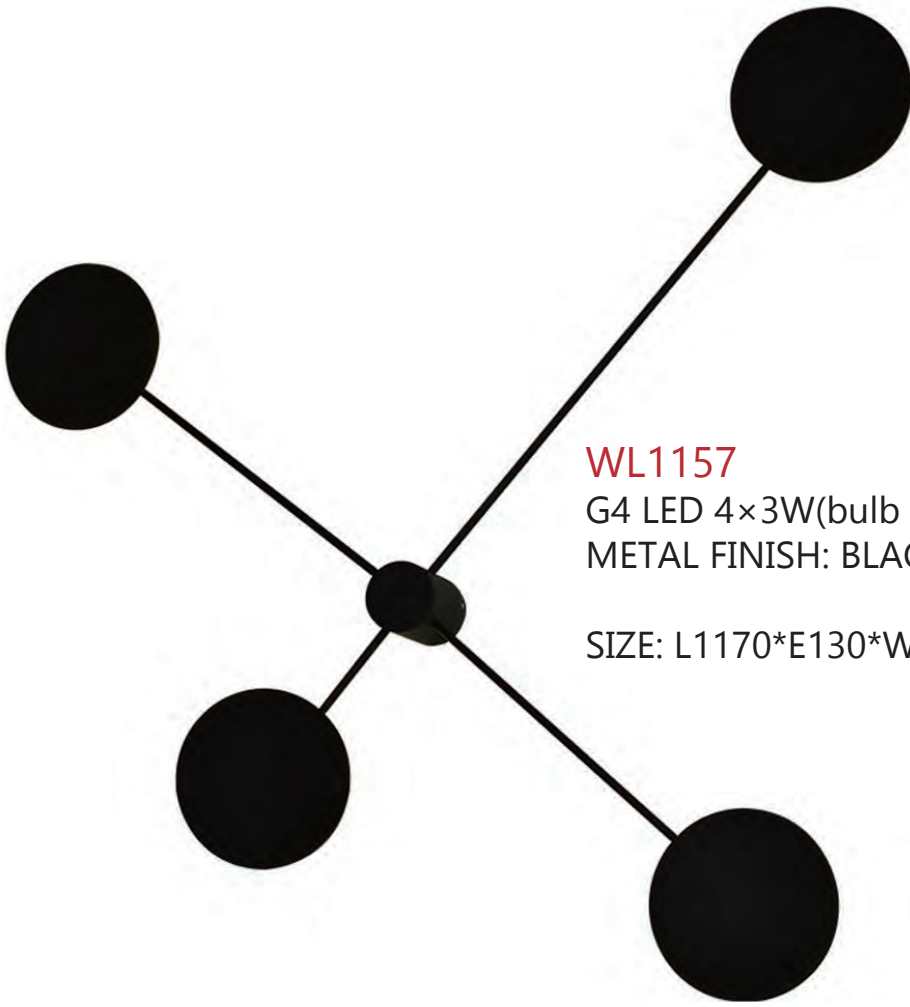

WL1157

G4 LED 4×3W(bulb included), 3000K
METAL FINISH: BLACK PAINTING

SIZE: L1170*E130*W830MM