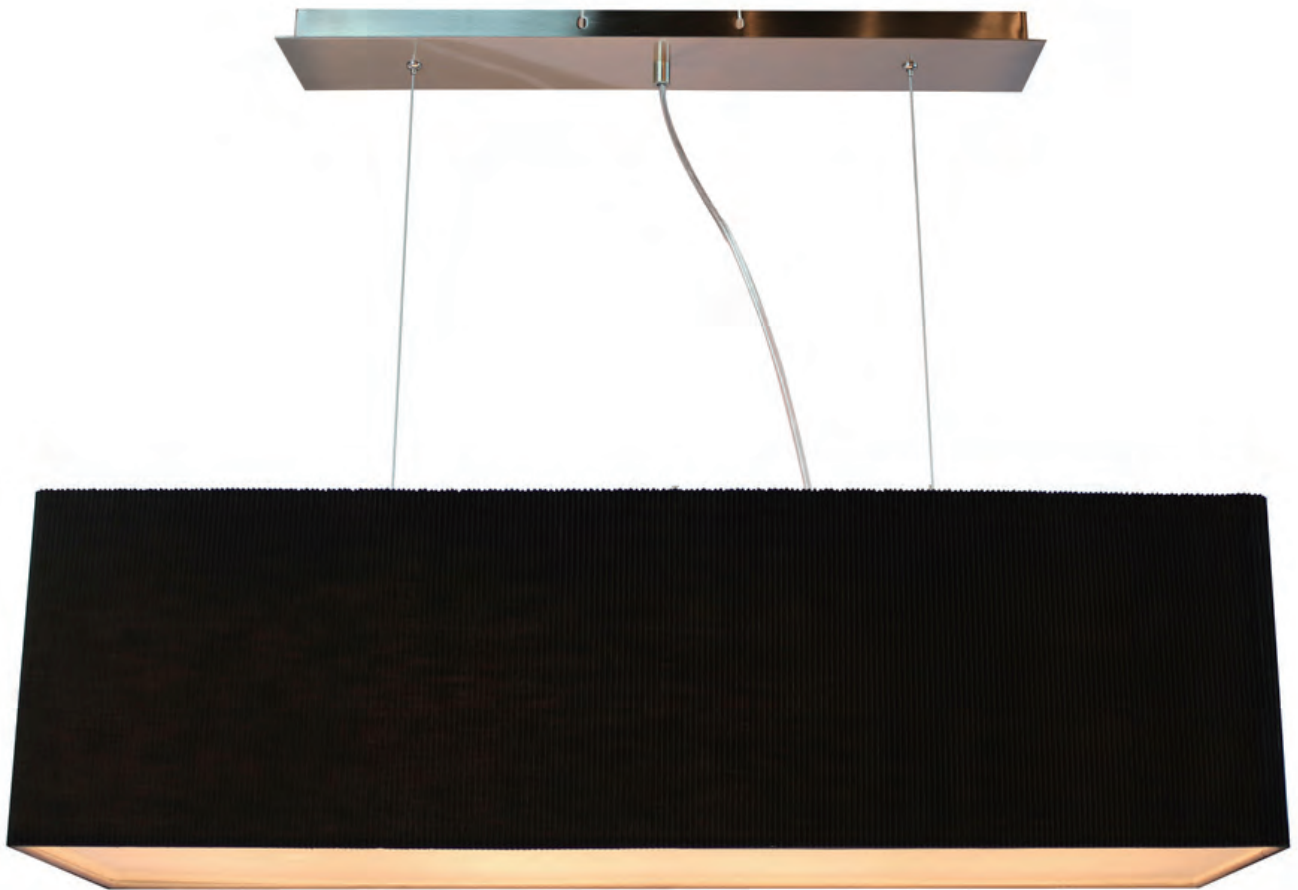

P2009

E27 1×17W CFL (bulbs excluded)

METAL FINISH: SATIN NICKEL

SIZE: D300*H1800MM

P2010

E27 3×17W CFL (bulbs excluded)

METAL FINISH: SATIN NICKEL

SIZE: D550*H1800MM