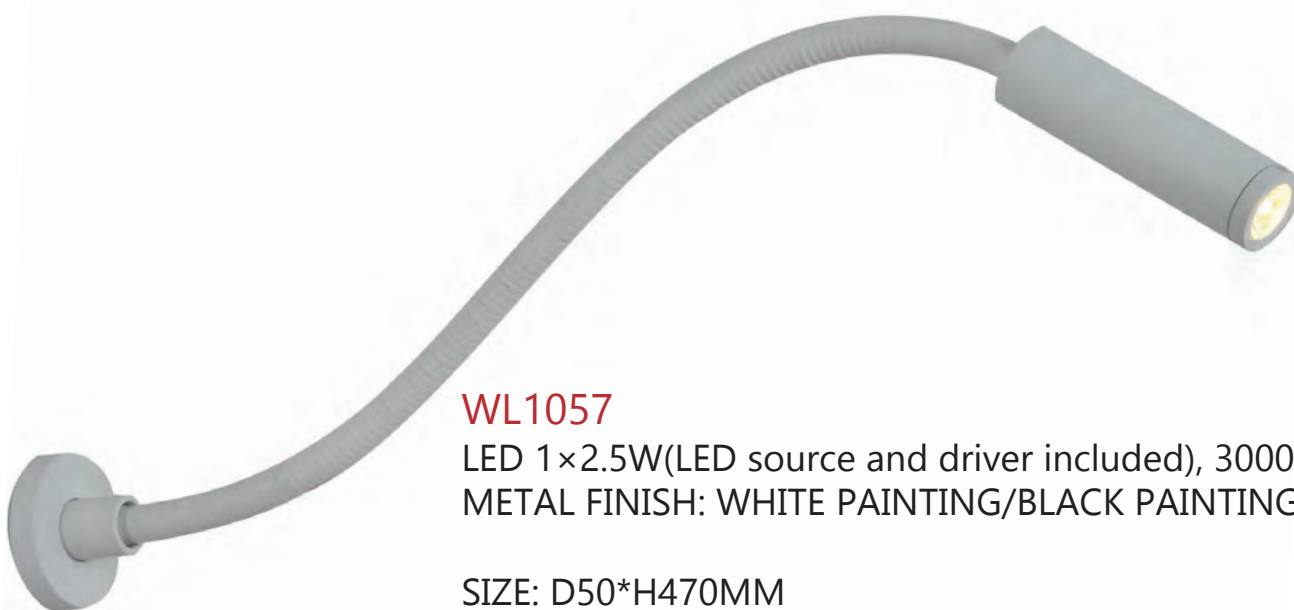

WL1057

LED 1×2.5W(LED source and driver included), 3000K
METAL FINISH: WHITE PAINTING/BLACK PAINTING

SIZE: D50*H470MM