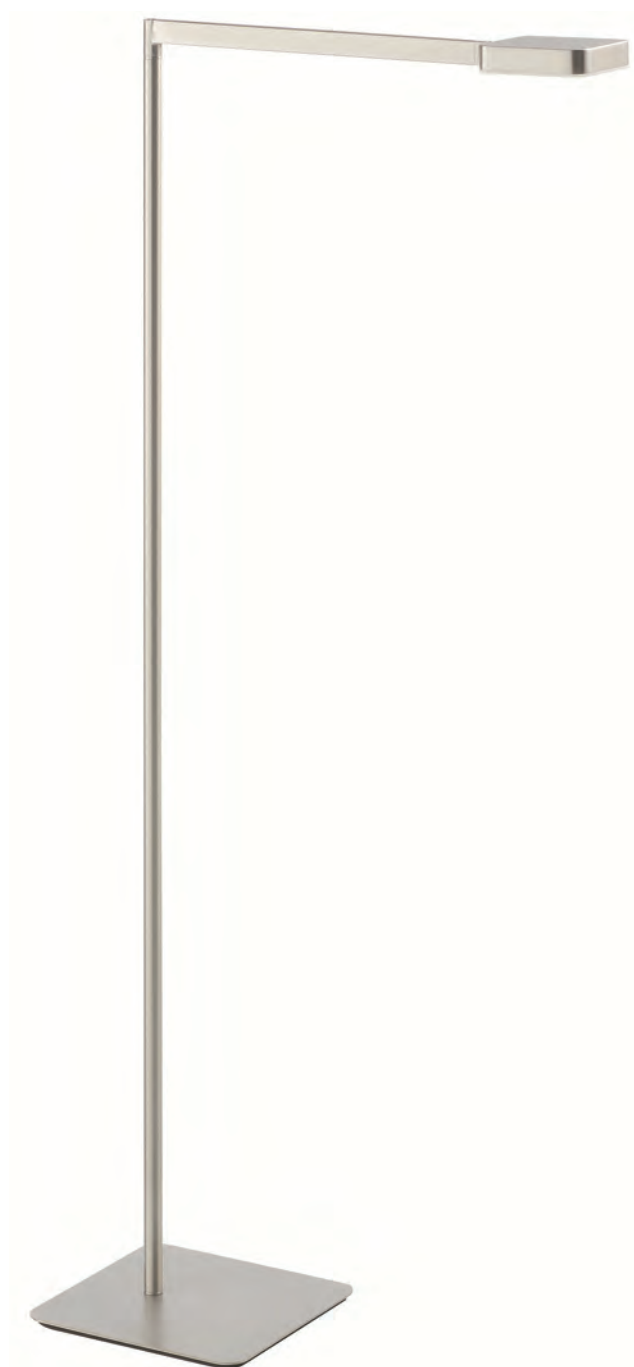

SIZE: L480*W280*H1570MM

**FL1092A/1092B**

LED 1×6W 3000K dimmable,3000K
(LED source and driver included)

METAL FINISH: MATT BLACK/MATT NICKEL

SIZE: L484*W200*H1080MM

FL2001A

LED 1×2.5W(LED source and driver included),3000K
MENTAL FINISH: MATT GOLD