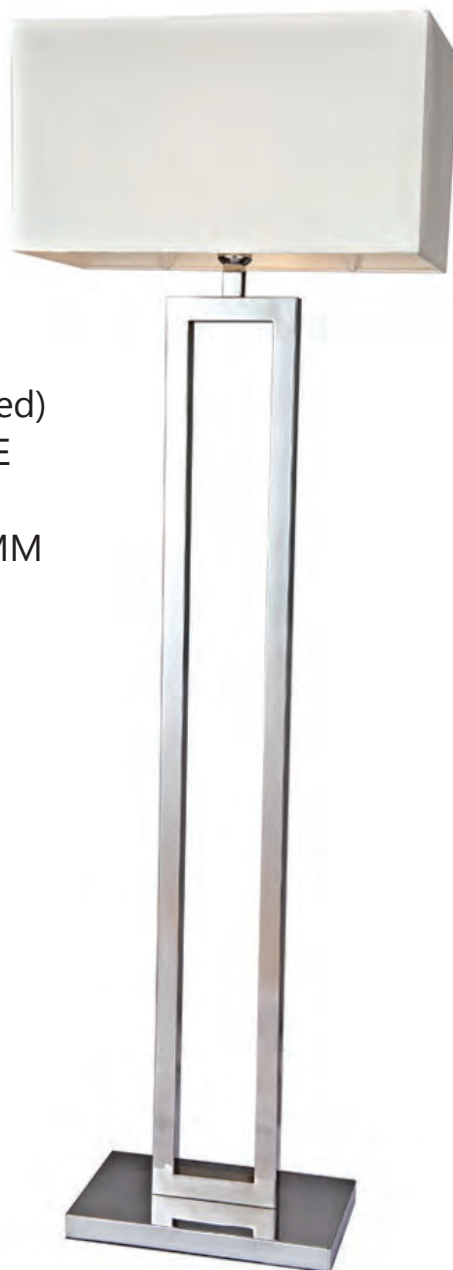

F1005

E27 1×60W (bulbs excluded)
MENTAL FINISH: CHROME

SIZE: L400*W220*H1500MM

F1006

E27 1×60W (bulbs excluded)
MENTAL FINISH: CHROME

SIZE: L400*W220*H1500MM