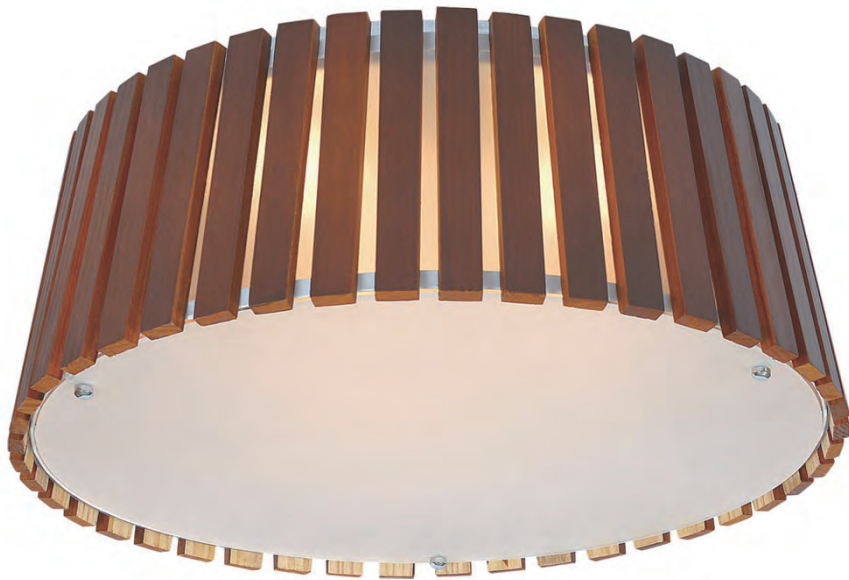

C2006-37/47
E27 2/3×60W (bulbs excluded)
METAL FINISH: CHROME

SIZE AVAILABLE:
D370*H280MM
D470*H280MM