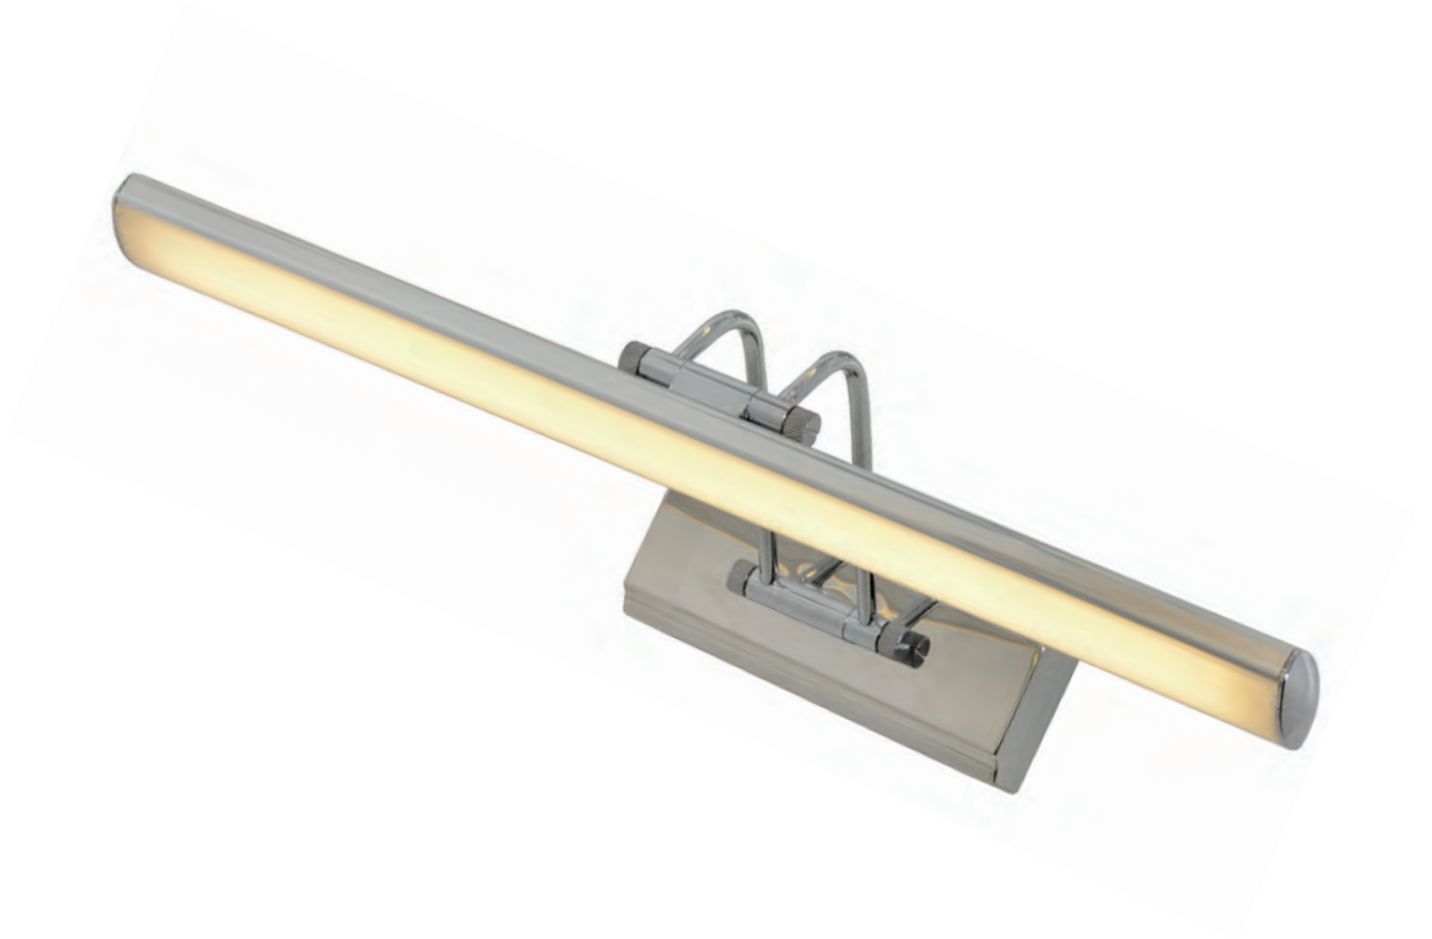

M1036

LED 8W, (LED source and driver included),3000K
METAL FINISH: CHROME

SIZE: L425*E215*H120MM