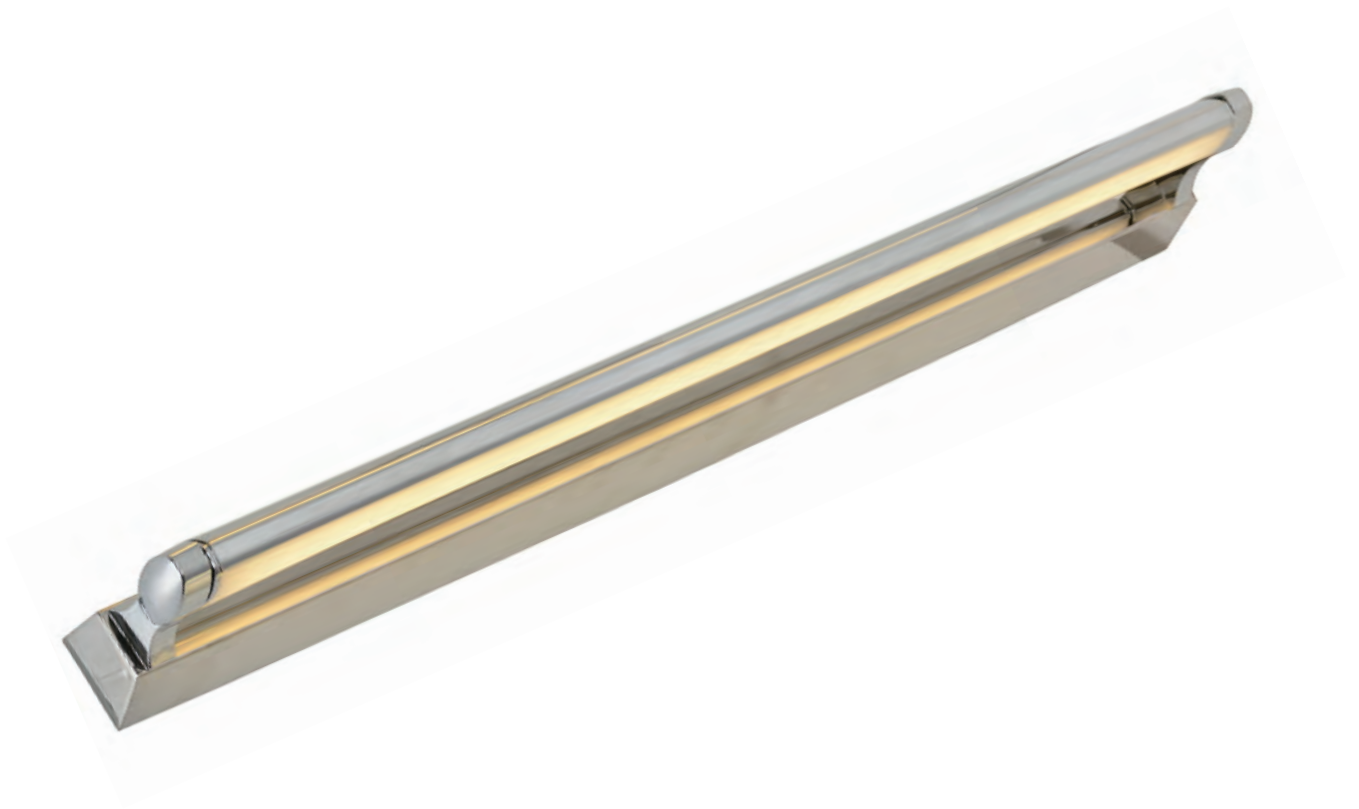

LED 12W, (LED source and driver included),3000K
METAL FINISH: CHROME

SIZE: L600*E200MM

M1036

LED 8W, (LED source and driver included),3000K
METAL FINISH: CHROME

SIZE: L425*E215*H120MM

M1037

LED 11W, (LED source and driver included),3000K
METAL FINISH: CHROME