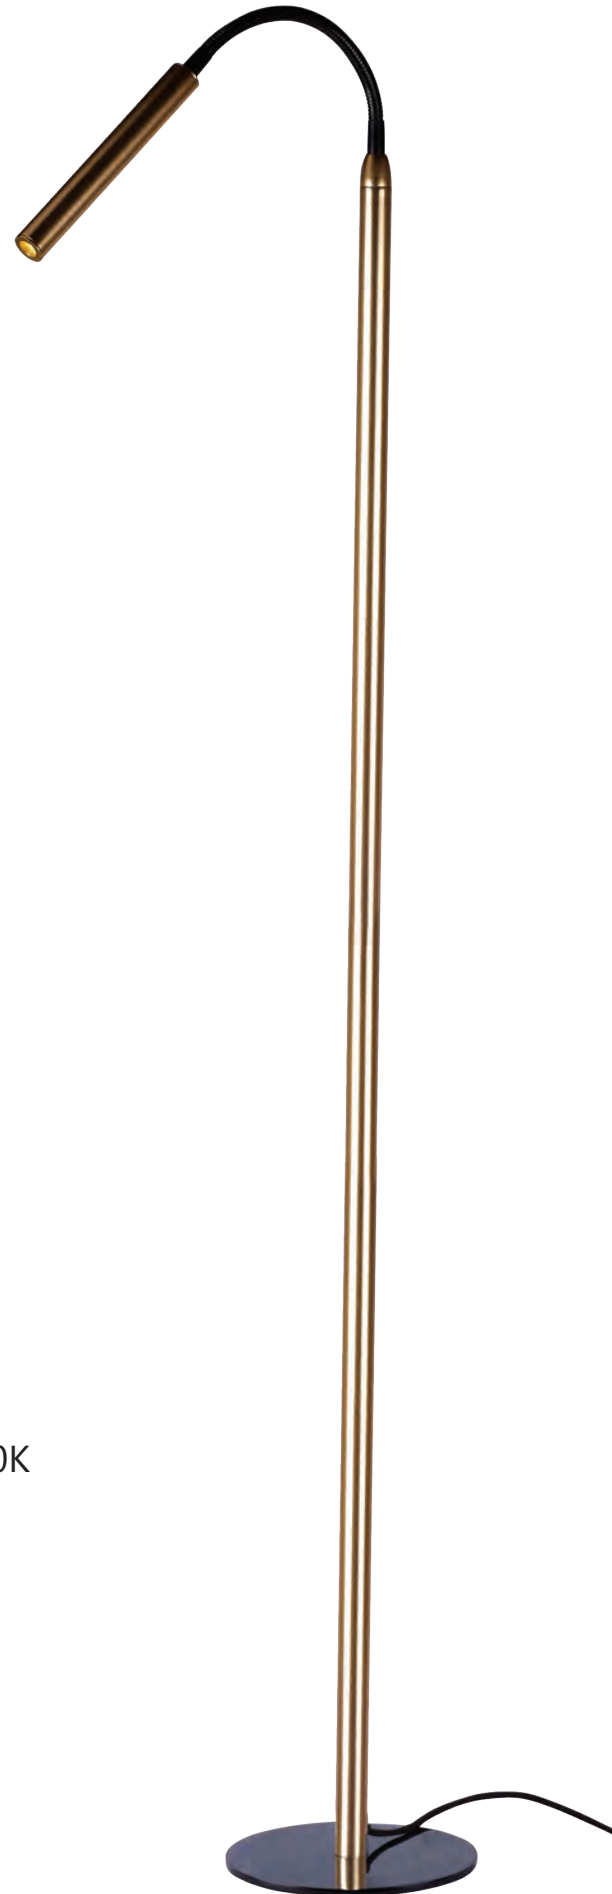

SIZE: L480*W280*H1570MM

**FL1092A/1092B**

LED 1×6W 3000K dimmable,3000K
(LED source and driver included)

METAL FINISH: MATT BLACK/MATT NICKEL

SIZE: L484*W200*H1080MM

FL2001A

LED 1×2.5W(LED source and driver included),3000K
MENTAL FINISH: MATT GOLD