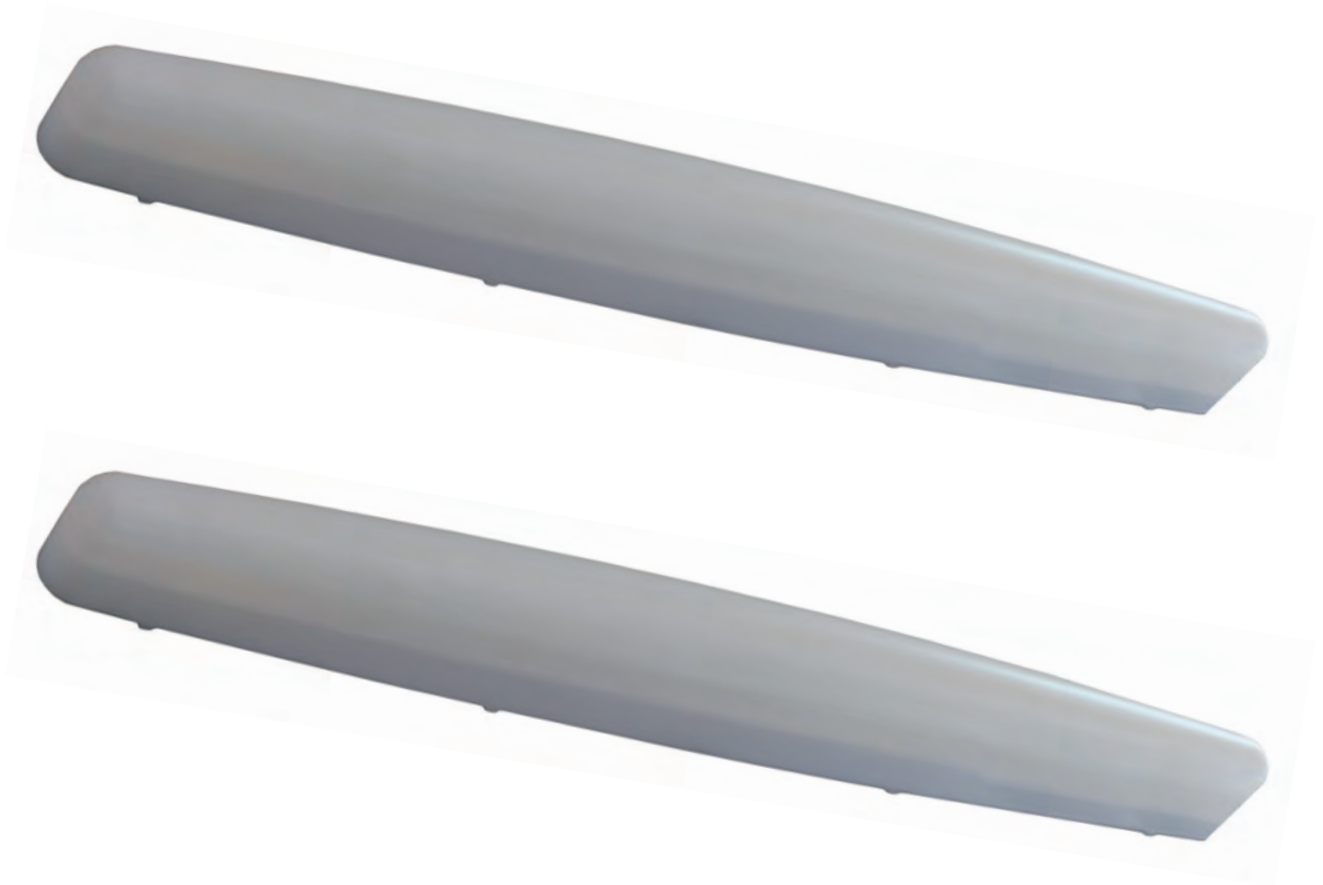

SIZE: L550*E75*H45MM

M1005A

LED 7W (LED source and driver included),3000K
METAL FINISH: CHROME

SIZE: L450*E60*H40MM

**M1017A**

LED 7W (LED source and driver included),3000K
METAL FINISH: ACRYLIC

SIZE: L500*E50*H60MM