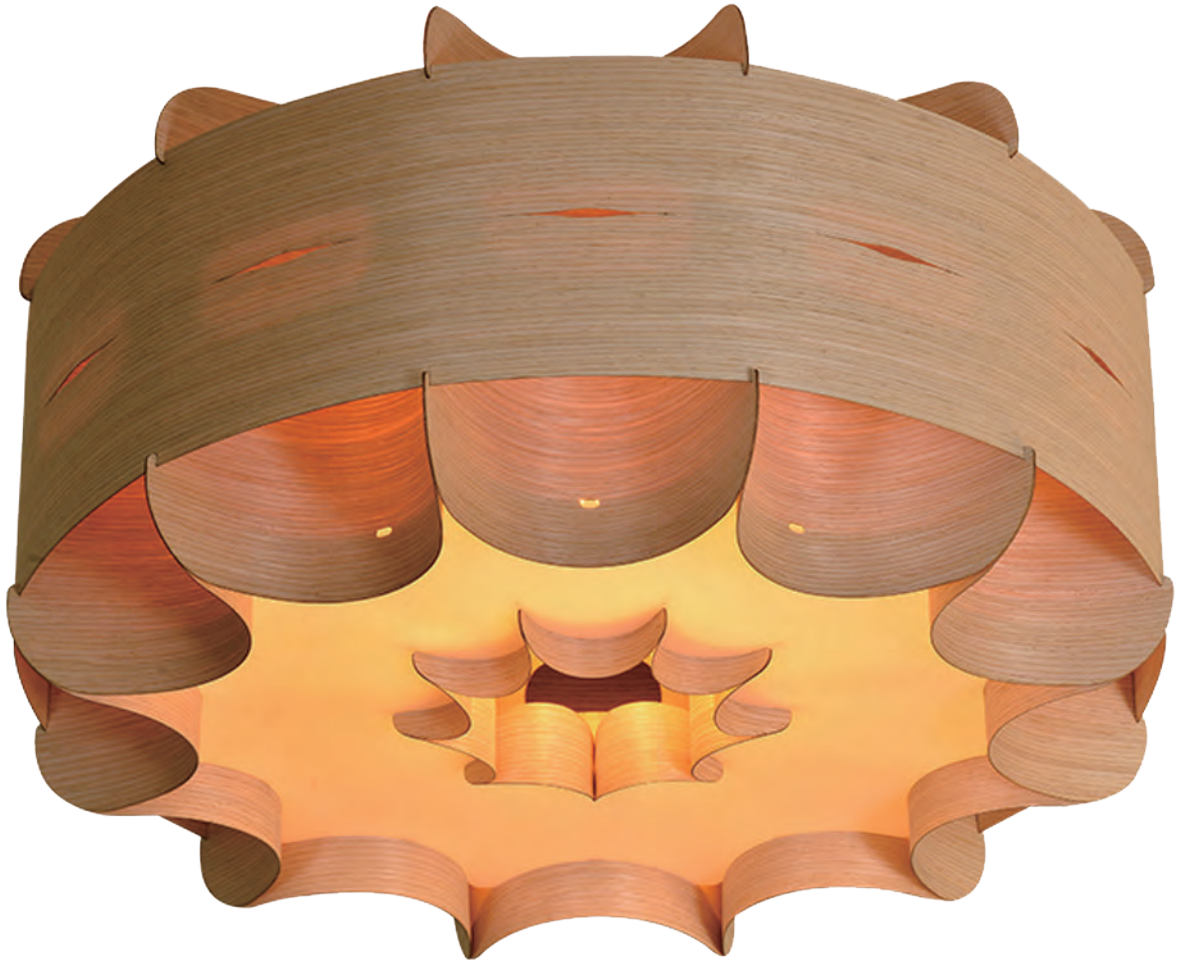

C1023

E27 1×24W CFL or LED (bulbs excluded)

METAL FINISH: MATT BLACK

SIZE: D500*H280MM