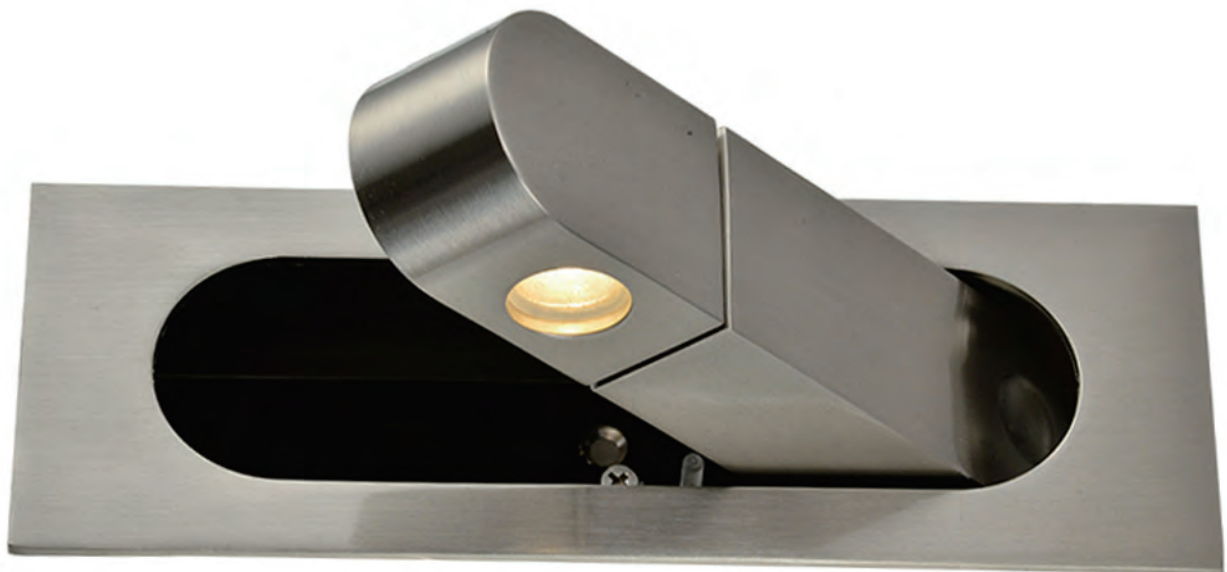

WL1010BRZ/1010SN

LED 1×2.5W(LED source and driver included), 3000K
METAL FINISH: BRONZE/SATIN NICKEL

SIZE: L210*E120*H70MM