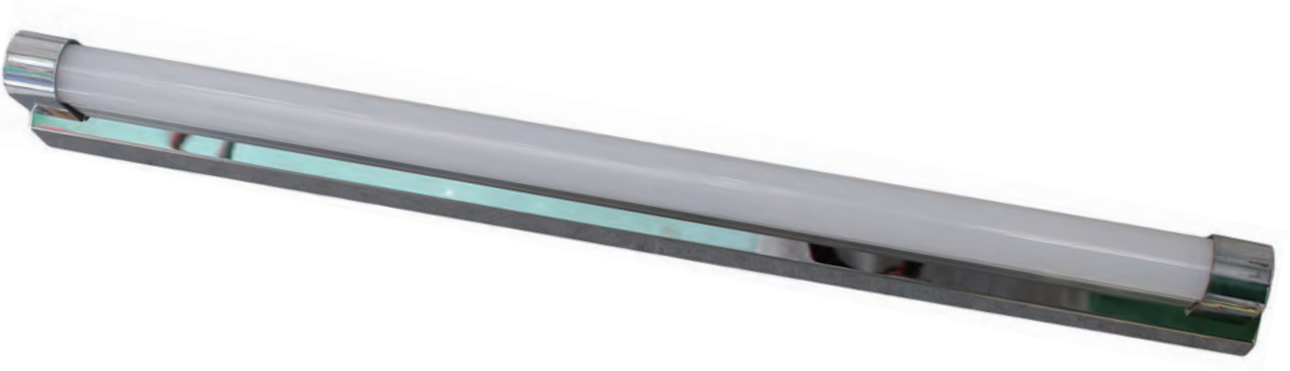

M1003A

LED 5W (LED source and driver included),3000K
METAL FINISH: CHROME

SIZE: L350*E75*H50MM

M1003B

LED 9W (LED source and driver included),3000K
METAL FINISH: CHROME

SIZE: L550*E75*H45MM