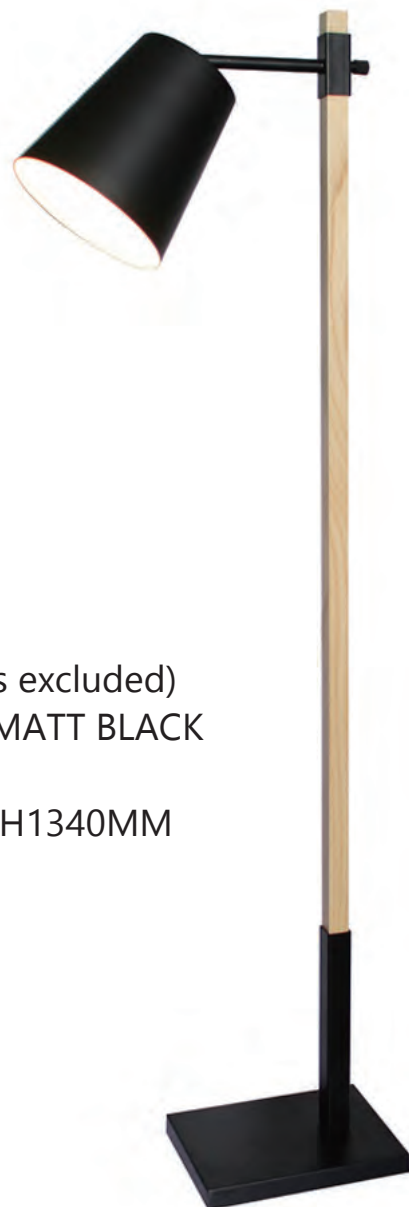

SIZE: L1310*W400*H1560MM

F1235

E27 1x60W (bulbs excluded)

MENTAL FINISH: CHROME

SIZE: D400xH1600MM

F3020

E27 1x60W (bulbs excluded)

MENTAL FINISH: MATT BLACK