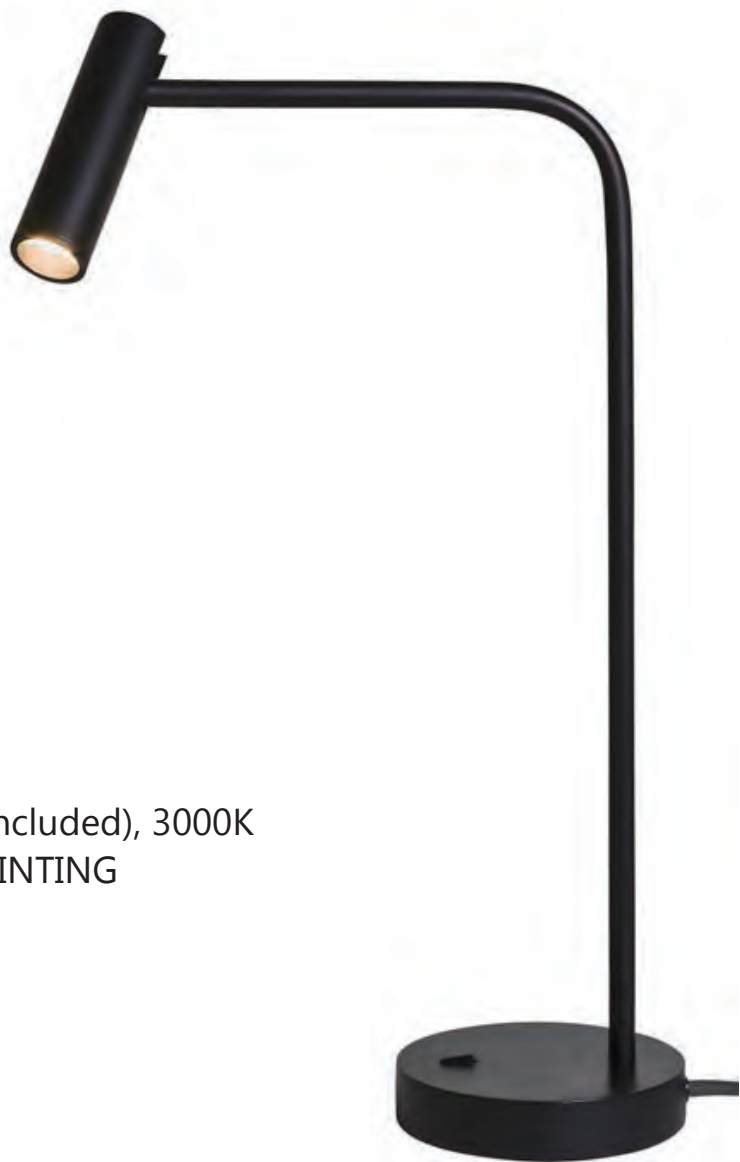

TL1009BLK/WT

LED 2.5W(LED source and driver included), 3000K
METAL FINISH: BLACK /WHITE PAINTING

SIZE: L300*H450MM