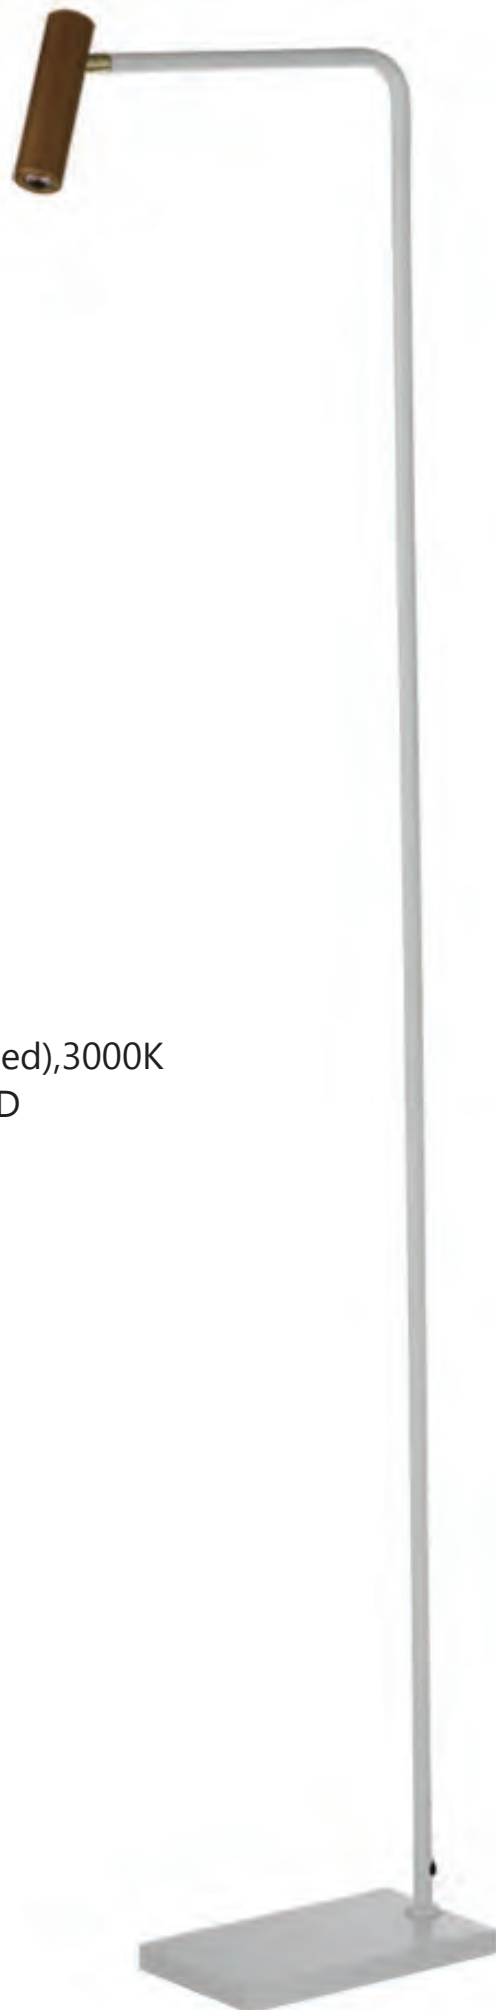

FL2006

LED 1×2.5W(LED source and driver included),3000K
METAL FINISH: MATT WHITE+MATT GOLD

SIZE: L270*W120*H1220MM