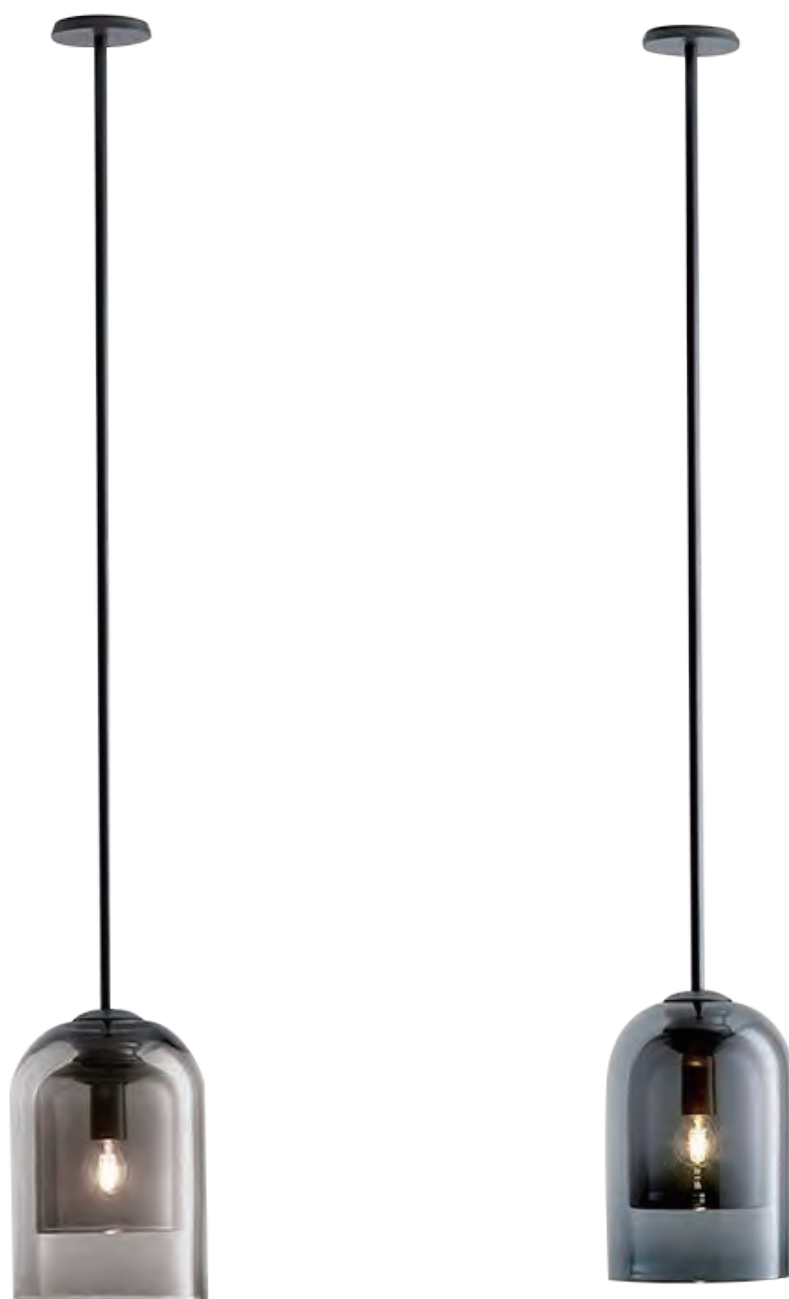

P4197/98

E27 1×60W(bulb excluded)

METAL FINISH: MATT BLACK

GLASS COLOR AVAILABLE: AMBER/SMOKED GRAY GLASS

SIZE: W185*H550*1500MM