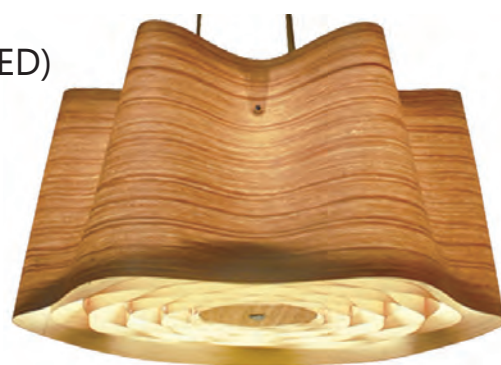

P1009-50/60/80

46.E27 2/3/4×MAX.24W CFL OR LED (BULBS EXCLUDED)

METAL FINISH: CHROME

SIZE AVAILABLE:

D500*H1800MM

D600*H1800MM

D800*H1800MM