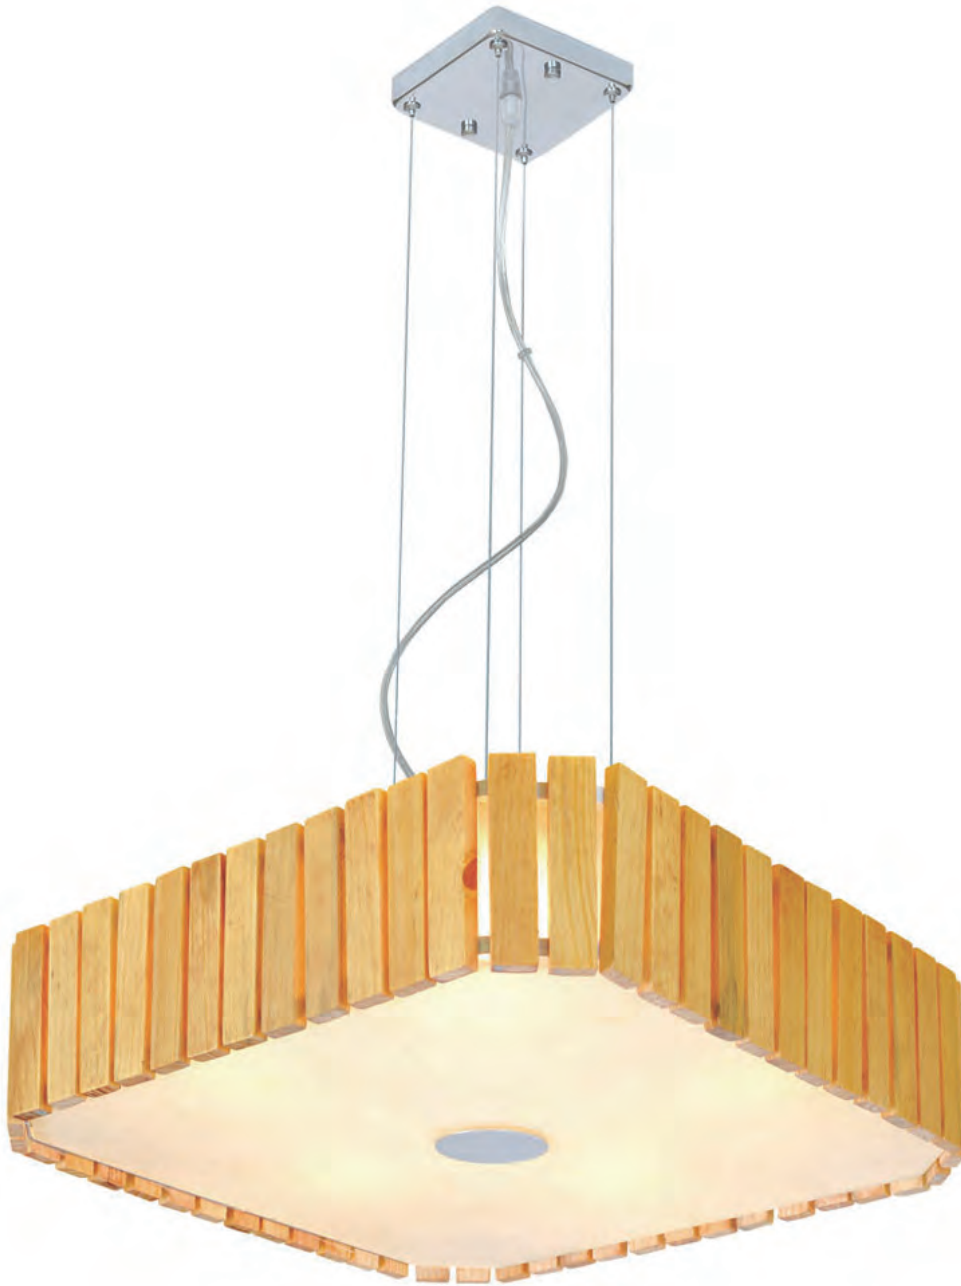

P4151-29/37/47

E27 2/4/5×17W CFL (bulbs excluded)

METAL FINISH: CHROME

SIZE AVAILABLE:

L290*W290*H1800MM

L370*W370*H1800MM

L470*W470*H1800MM