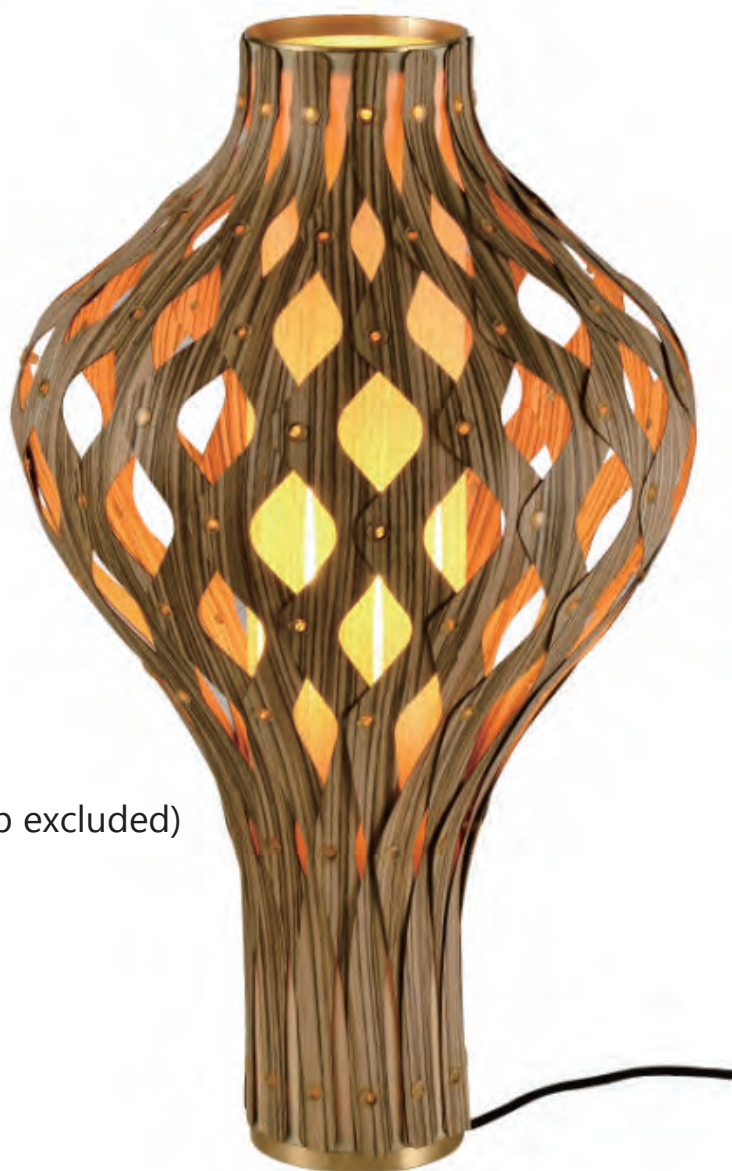

E27 1×60W (bulb excluded)
METAL FINISH: GOLD PLATED

SIZE: L400*W190*H600MM

T1093

E27 1×60W (bulb excluded)
METAL FINISH: GOLD PLATED

SIZE: D360*H640MM

T1094/1095

E27 1×7W LED highly recommended (bulb excluded)