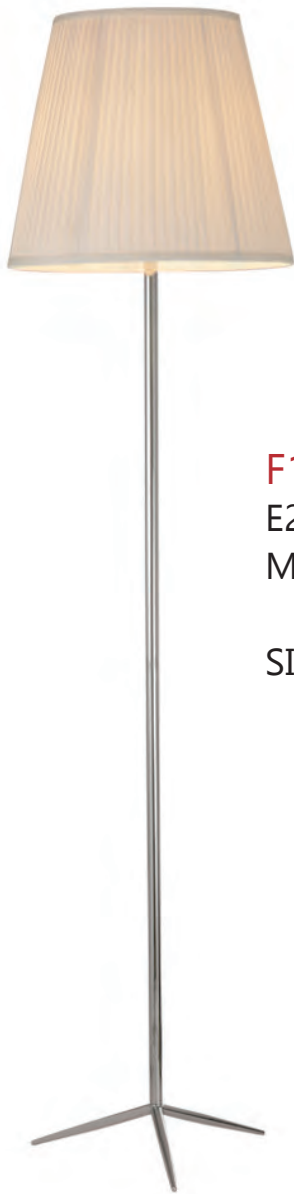

F1235

E27 1x60W (bulbs excluded)

MENTAL FINISH: CHROME

SIZE: D400xH1600MM