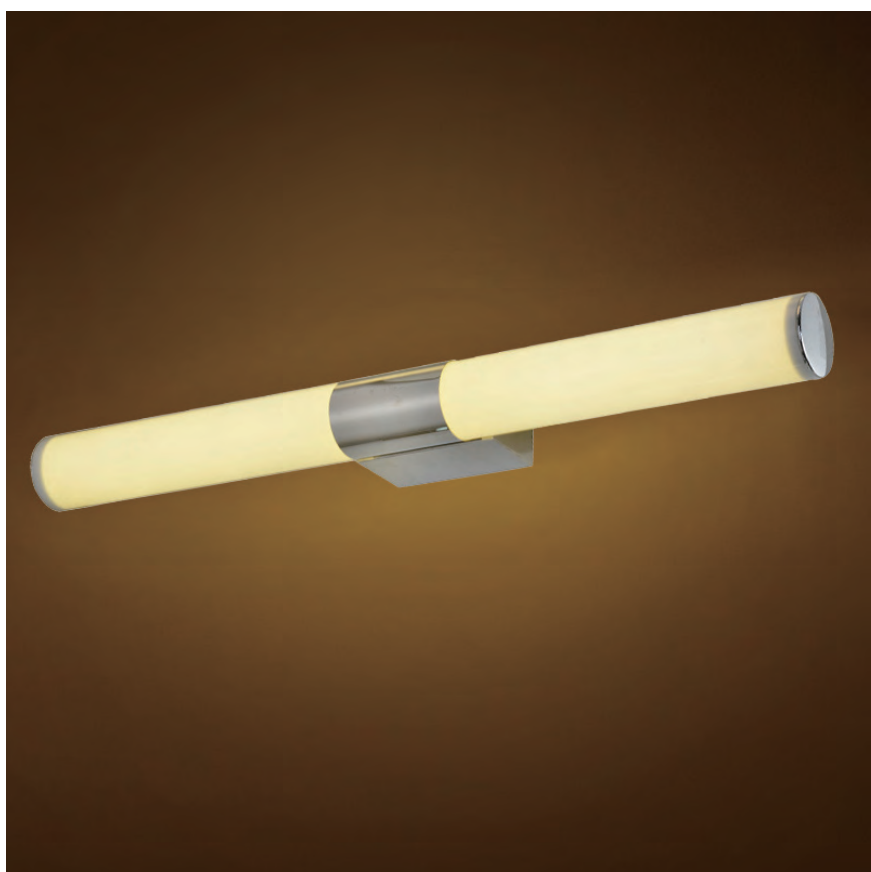

M1001B

LED 9W (LED source and driver included),3000K

METAL FINISH: CHROME

SIZE: L560*E100*H50MM