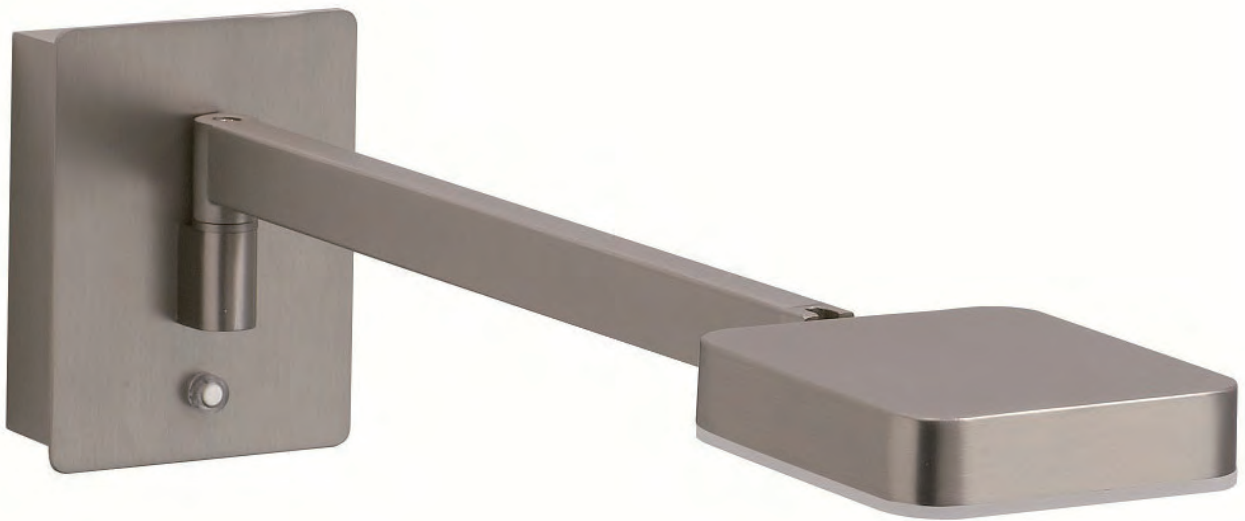

WL1092BLK/1092MN

LED 1×6W(LED source and driver included),3000K, dimmable
METAL FINISH: MATT BLACK/MATT NICKEL

SIZE: L420*W85*H110MM