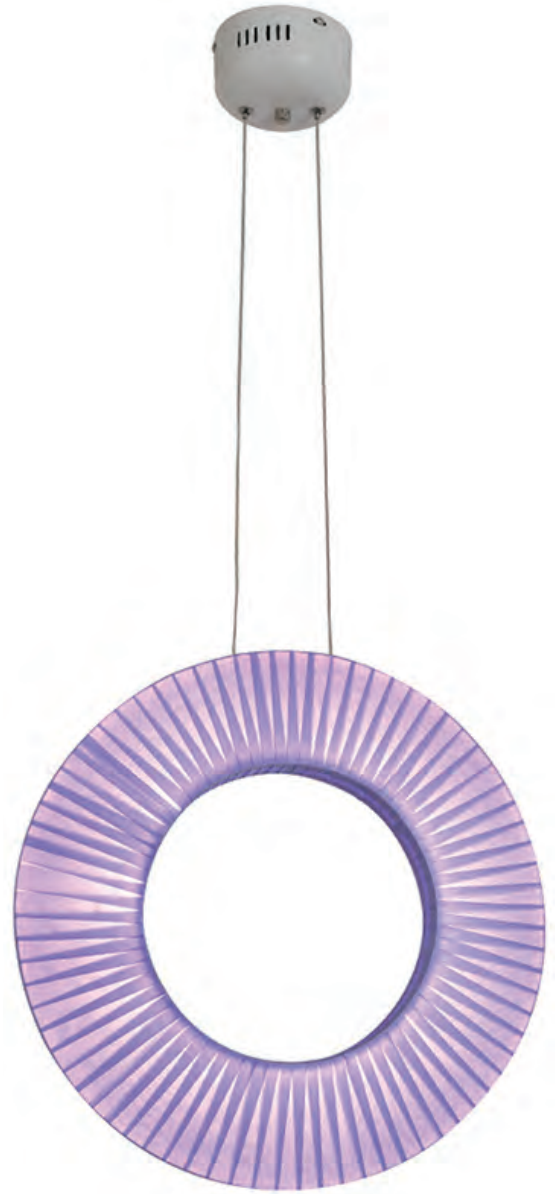

**PL1034**

LED 10W(LED source and driver included),3000K
METAL FINISH: MATT BLACK

SIZE: D370*H1800MM

PL1035

LED 60W(LED source and driver included),3000K
METAL FINISH: MATT WHITE

SIZE: D500*H1800MM

PL1037

LED 52W(LED source and driver included),3000K
METAL FINISH: MATT WHITE