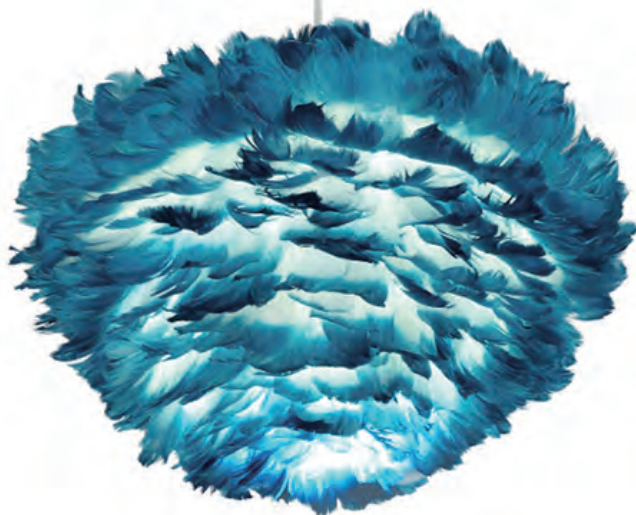

METAL FINISH: MATT WHITE

SIZE: D300*H1800MM

**P2025**

E27 1×60W LED(bulb excluded)

METAL FINISH: MATT WHITE

SIZE: D400*1800MM

P2024

E27 1×60W(bulb excluded)
METAL FINISH: MATT BLACK