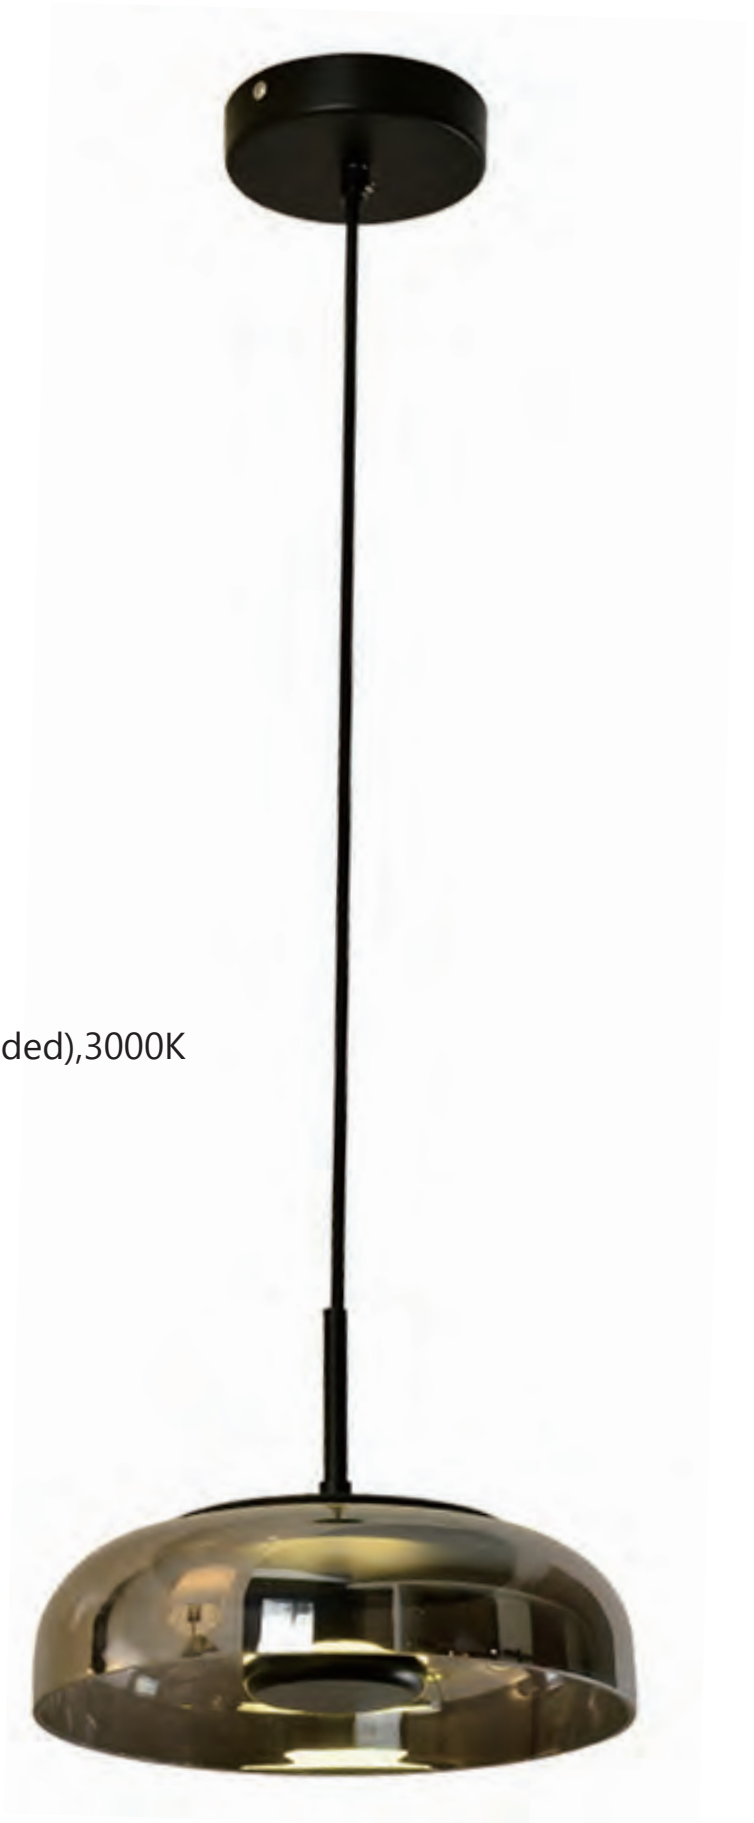

PL1013

LED 7W(LED source and driver included),3000K
METAL FINISH: MATT BLACK

SIZE: D230*H1800MM