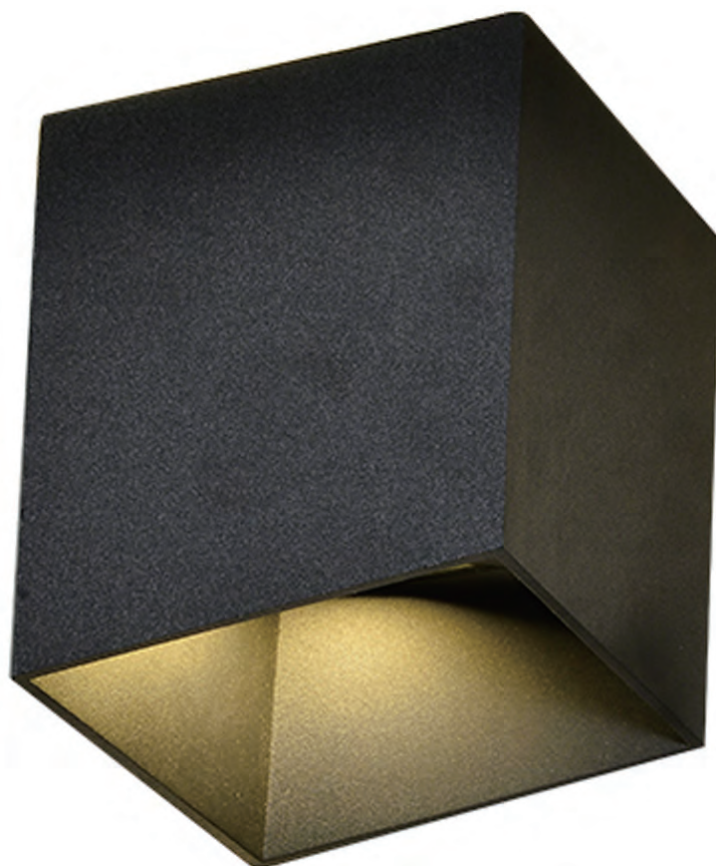

WL1149

LED 1×6W(LED source and driver included), 3000K
METAL FINISH: BLACK PAINTING

SIZE: L164*E100*H180MM