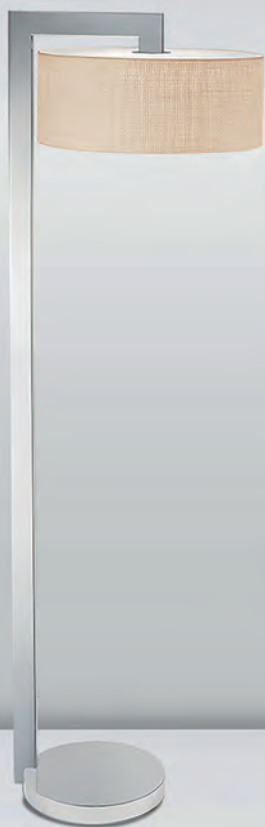

SIZE: L485*W350*H1650MM

F3049

E27 1x60W (bulbs excluded)

MENTAL FINISH: SATIN BLACK+CHROME

SIZE: L520*W450*H1650MM

**F3050**

E27 1×60W (bulbs excluded)
MENTAL FINISH: CHROME

SIZE: L520*W450*H1650MM