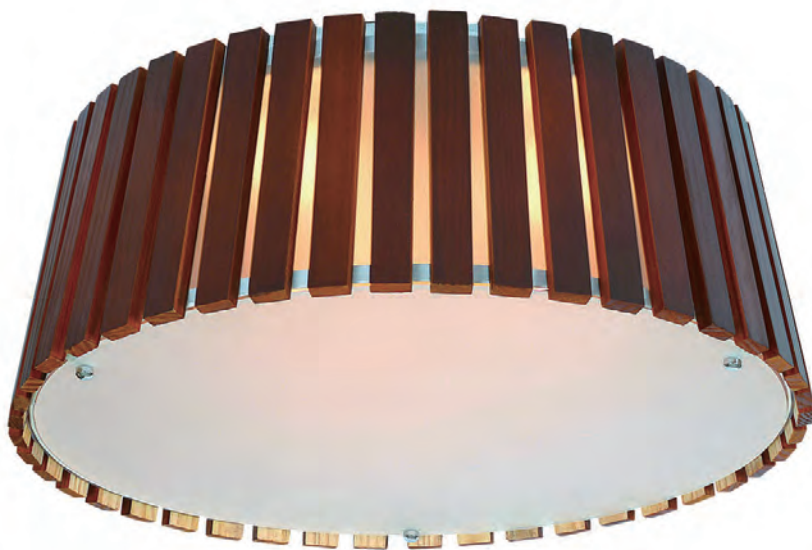

E27 4×60W (bulbs excluded)
METAL FINISH: CHROME

SIZE:
370*370*H130MM

C2005-47

E27 5×60W (bulbs excluded)
METAL FINISH: CHROME

SIZE:
470*470*H130MM

C2006-37/47
E27 2/3×60W (bulbs excluded)
METAL FINISH: CHROME