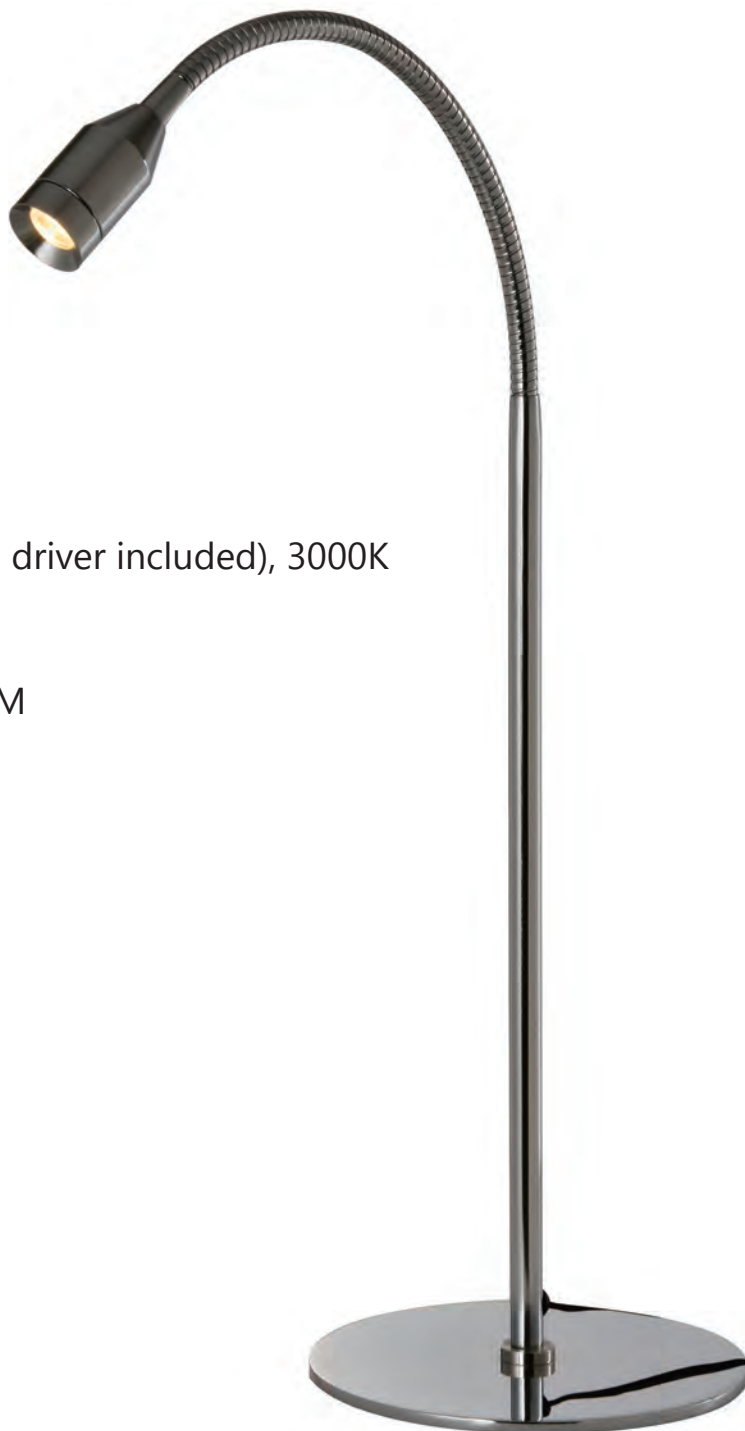

SIZE: L380*W280*H600MM

TL1005-LBLK/LGP/LSP/SBLK/SSP

LED 8W(LED source and driver included), 3000K
METAL FINISH: BLACK/GOLDEN/SILVER PAINTING

SIZE AVAILABLE:

L: L625*W160*H400MM

S: L400*W160*H420MM

TL1006

LED 2.5W(LED source and driver included), 3000K
METAL FINISH: CHROME