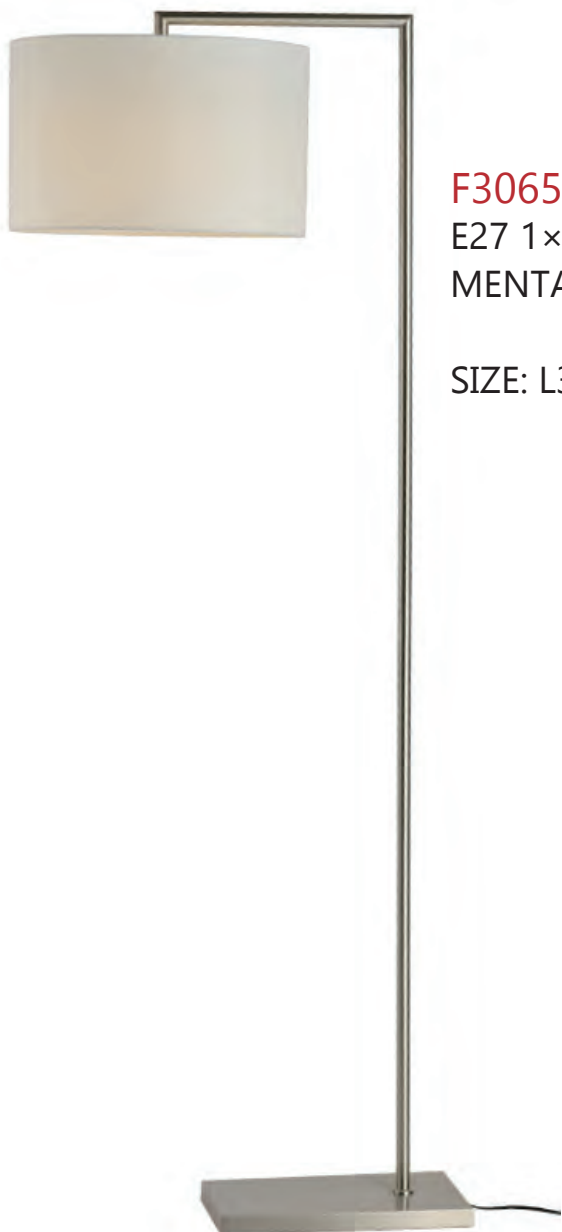

F3065

E27 1×60W (bulbs excluded)
MENTAL FINISH: SATIN NICKEL

SIZE: L390*W350*H1640MM