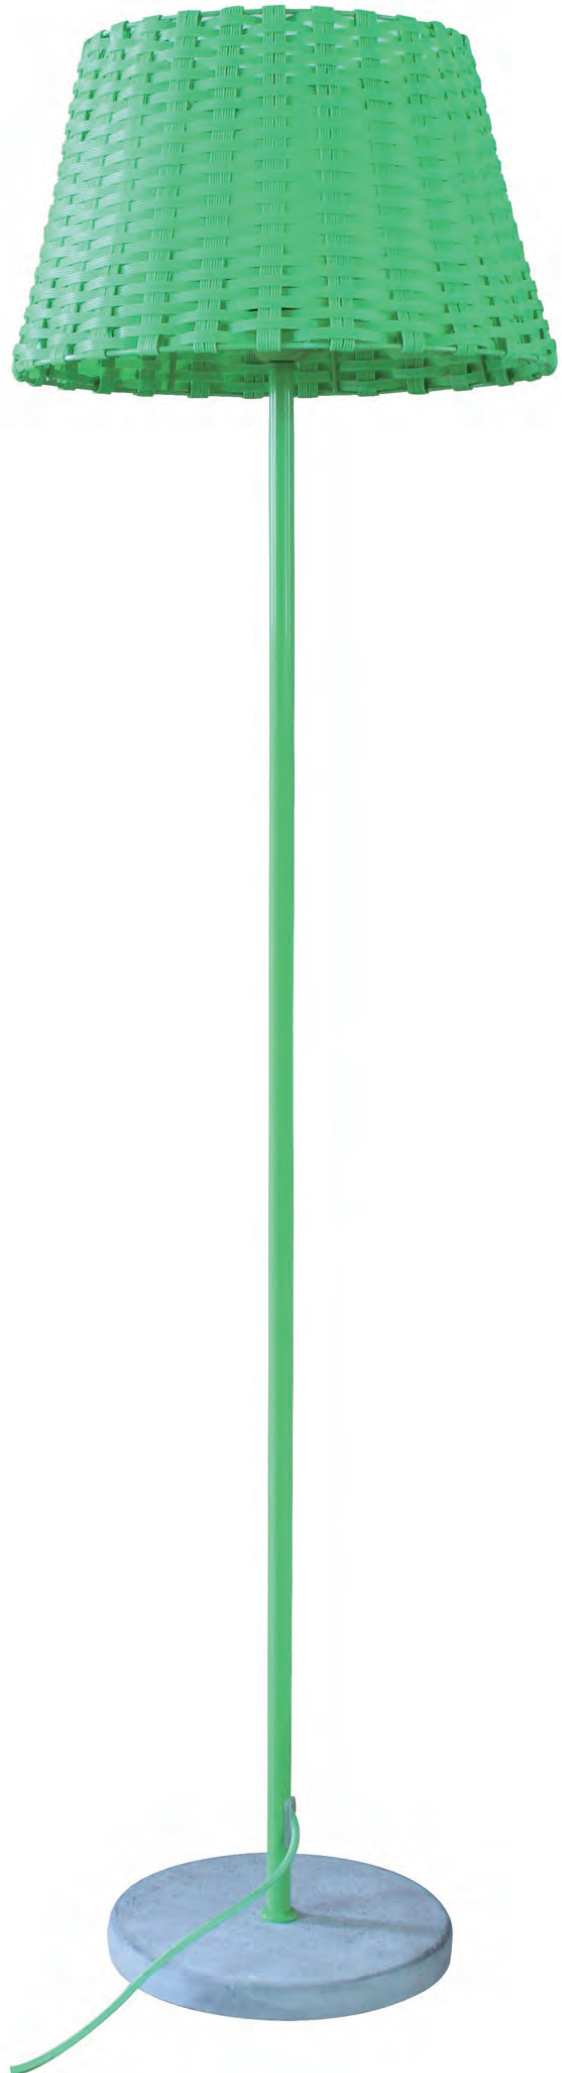

F1004

E27 1×60W (bulbs excluded)

MENTAL FINISH: GREEN PAINTING

SIZE: D400*H1530MM