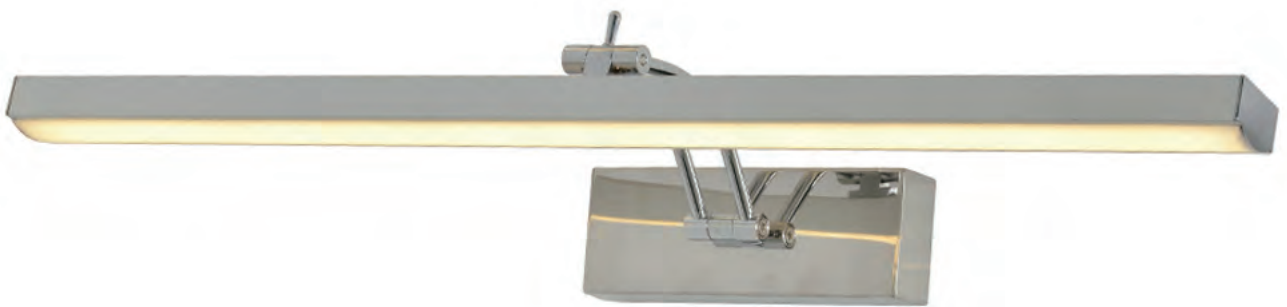

M1033BRZ

LED 7W, (LED source and driver included),3000K
METAL FINISH: BRONZE

SIZE: L265*E190*H150MM

M1033SN

LED 10W, (LED source and driver included),3000K
METAL FINISH: SATIN NICKEL

SIZE: L265*E190*H150MM