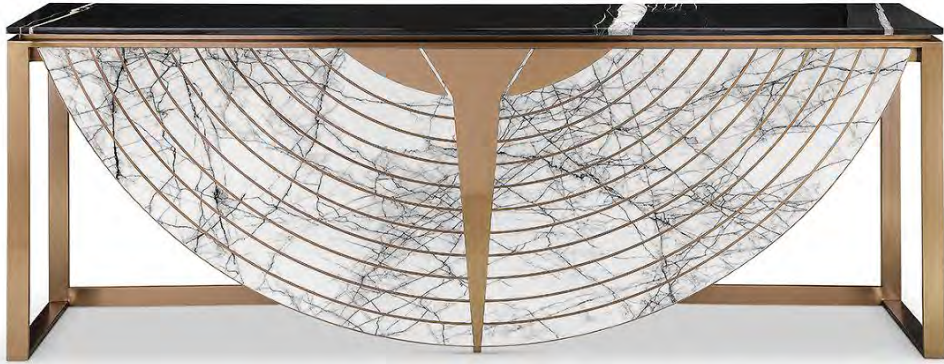

Sideboard: SZ039 书桌
size: 2355*1511*755

Sideboard: SZ010 书桌
size: 1605*680*775

Sideboard: SZ050

desk: 001
size: 1400*600*750

Sideboard: SZ051

Sideboard: SZ052

Sideboard: SZ005
size: 1300*580*750

Sideboard: SZ003
size: 1100*480*870

Sideboard: SZ008
size: 1380*605*750

dresser: 009
size: 1120*505*785

Sideboard: SZ030
size: 1235/2100*450*800

Sideboard: 3030
size:

Sideboard: 3031
size:

Sideboard: 3032

Sideboard: 3025

Sideboard: 3033

Sideboard: XG553

Sideboard: XG3035

Sideboard: XG3036

Sideboard: XG3037

Sideboard: XG3038

Sideboard: XG3039

Sideboard: 3036

Sideboard: XG3050