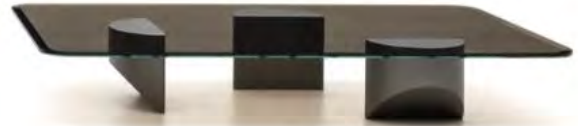

tea table: 987

tea table: 531
size: 600*440*400

tea table: 270
size: 1200*1200*230

tea table: 270
size: 1200*1200*230

tea table: 232
size: 大1350*1000*350
小1080*800*290
凳子600*600*400

tea table: 362
size: $\varphi 1000 \times 280$

Bangle

Bangle

tea table: 362
size: $\phi 1000 \times 280$

tea table: 339A 双层
size: 1100*1100*280
1350*1350*280

tea table: 202

size: 圆几1100*1100*360

方几1100*1100*360

长几1300*700*360

tea table: 357
size: 茶几1390/800*380
边几650*460*470

Benson

tea table: 357-1
size: 1000/800*380

tea table: 357-2
size: 1390*800*320

Benson

tea table: 357
size:

tea table: 238 实木框
size: 1590*1000*280

SIMPLE LINES, EXTRAVAGANT AND SIMPLE
SHAPES COLLIDE WITH METAL,
WHICH IS TRUE. COMFORTABLE AND WITHOUT
LOSING TEXTURE CREATE A FASHIONABLE,
ELEGANT AND HIGH-QUALITY ITALIAN
FURNITURE LIFE
ARISTOCRATIC CHOICE SUITABLE
FOR THE UPPER CLASS IN PURSUIT OF COMFORT